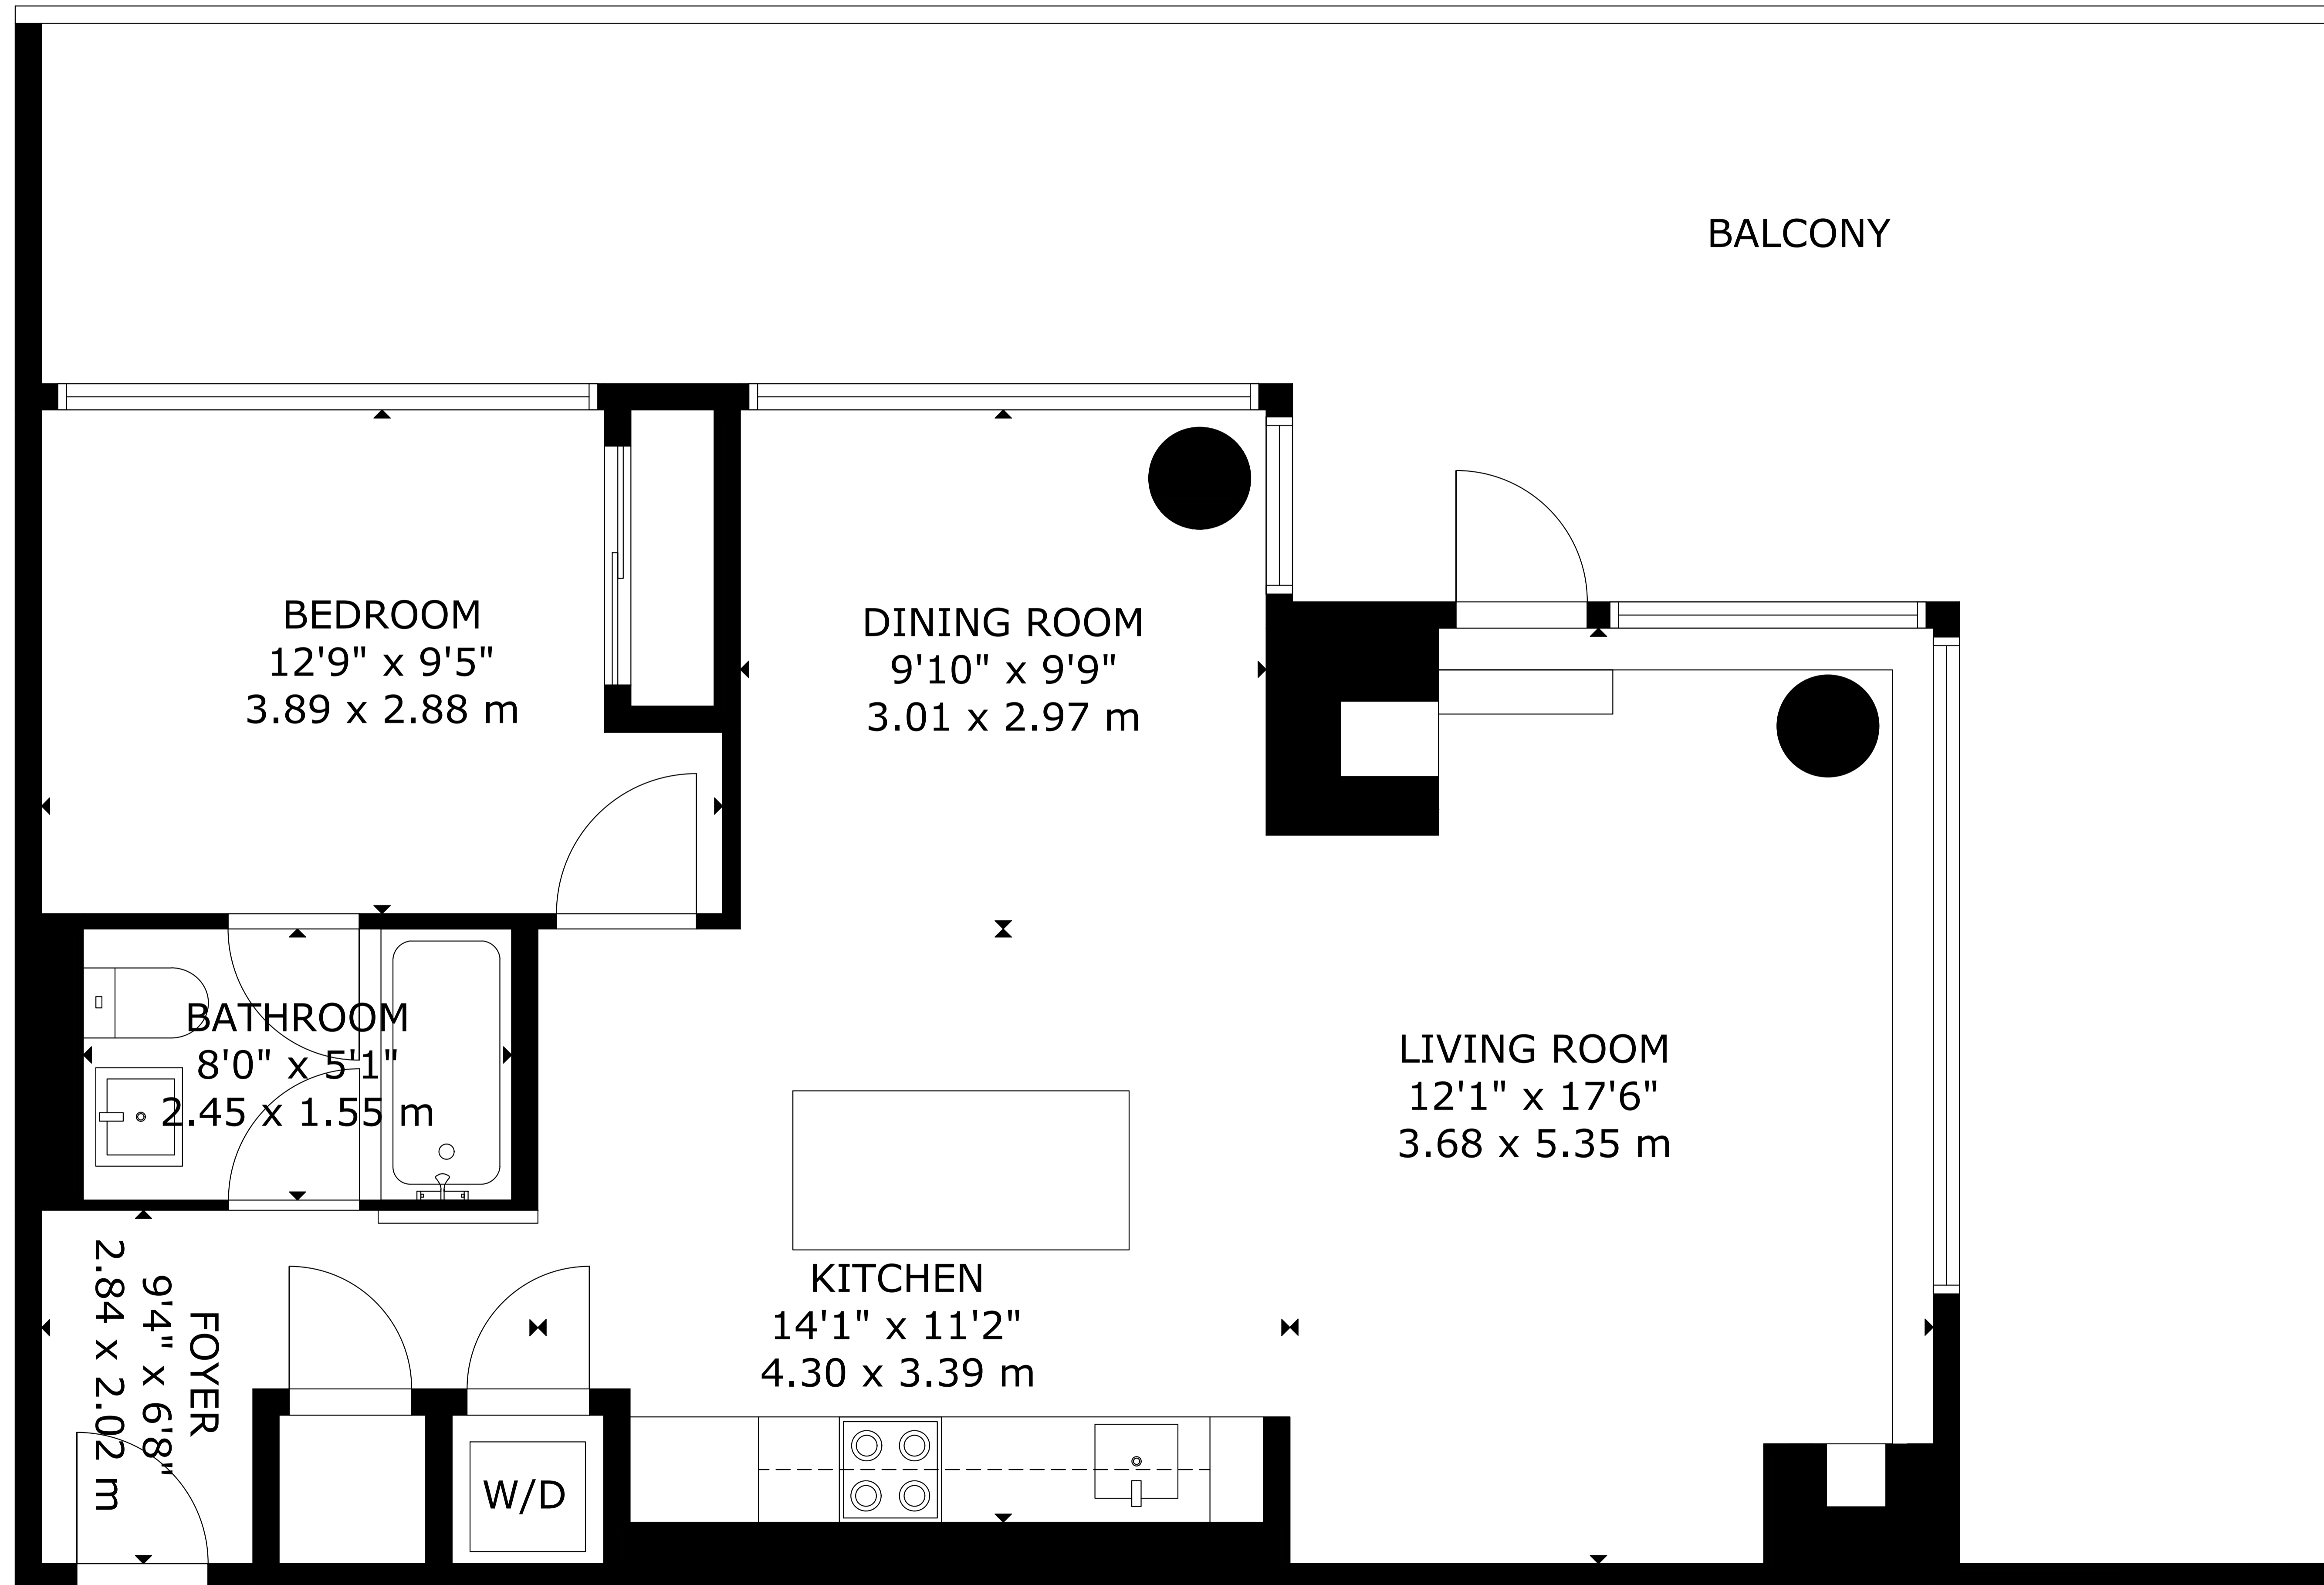

# 88 Scott Street, Suite 2007

GROSS INTERNAL AREA  
TOTAL: 67 m<sup>2</sup>/716 sq.ft  
MAIN FLOOR: 67 m<sup>2</sup>/716 sq.ft

SIZE AND DIMENSIONS ARE APPROXIMATE, ACTUAL MAY VARY