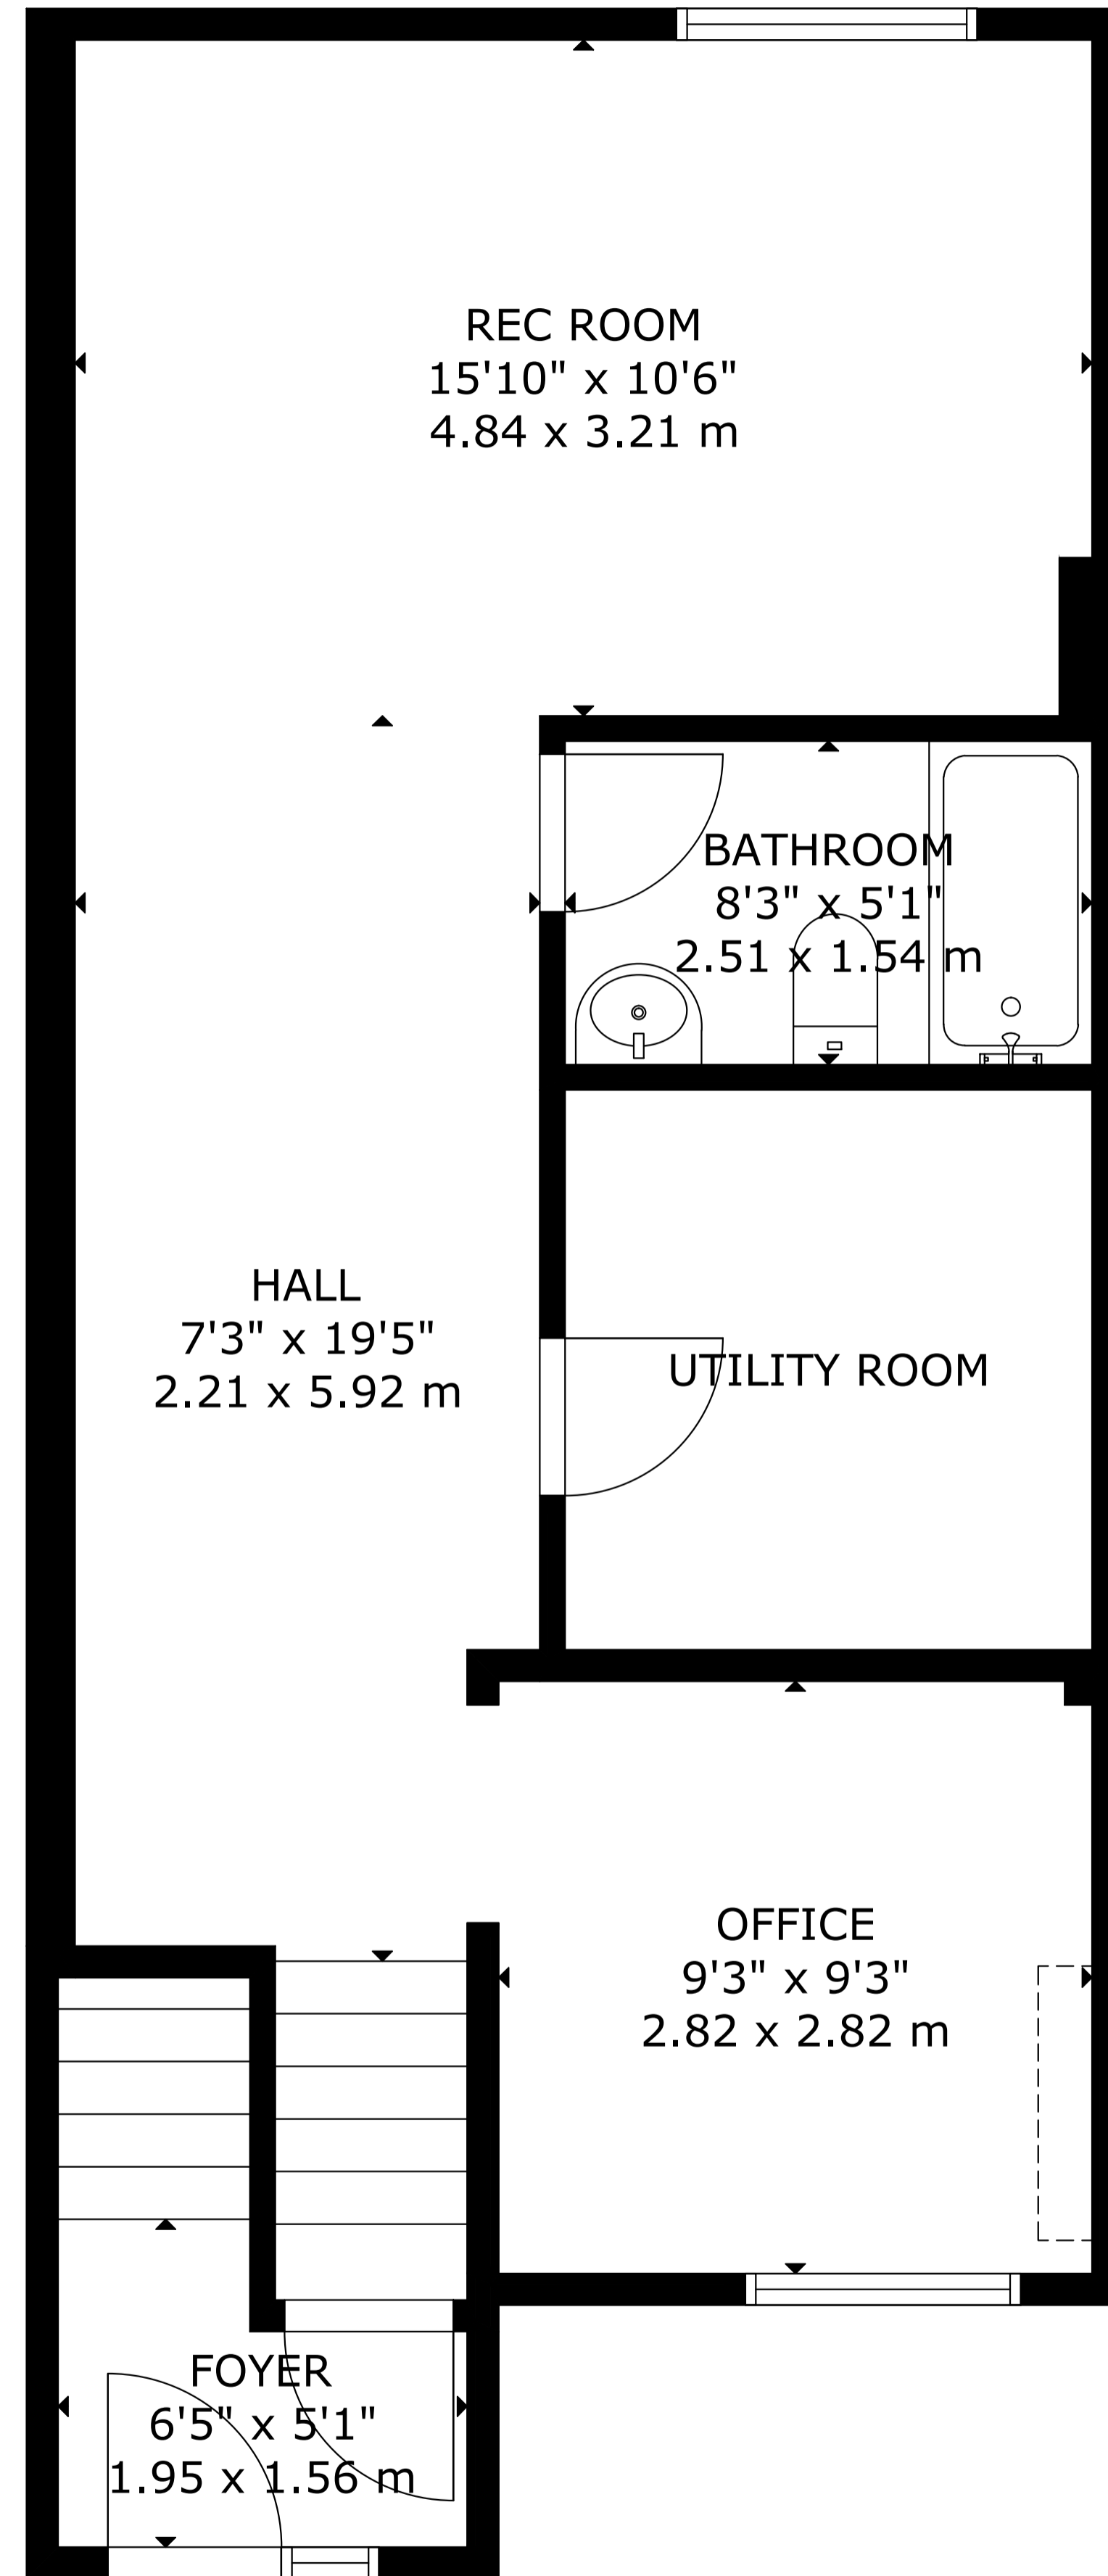

1099 Ossington Avenue

LOWER FLOOR

MAIN FLOOR

UPPER LEVEL 1

GROSS INTERNAL AREA

TOTAL: 1,785 sq ft

LOWER FLOOR: 581 sq ft, MAIN FLOOR: 605 sq ft

UPPER LEVEL 1: 599 sq ft

SIZE AND DIMENSIONS ARE APPROXIMATE, ACTUAL MAY VARY