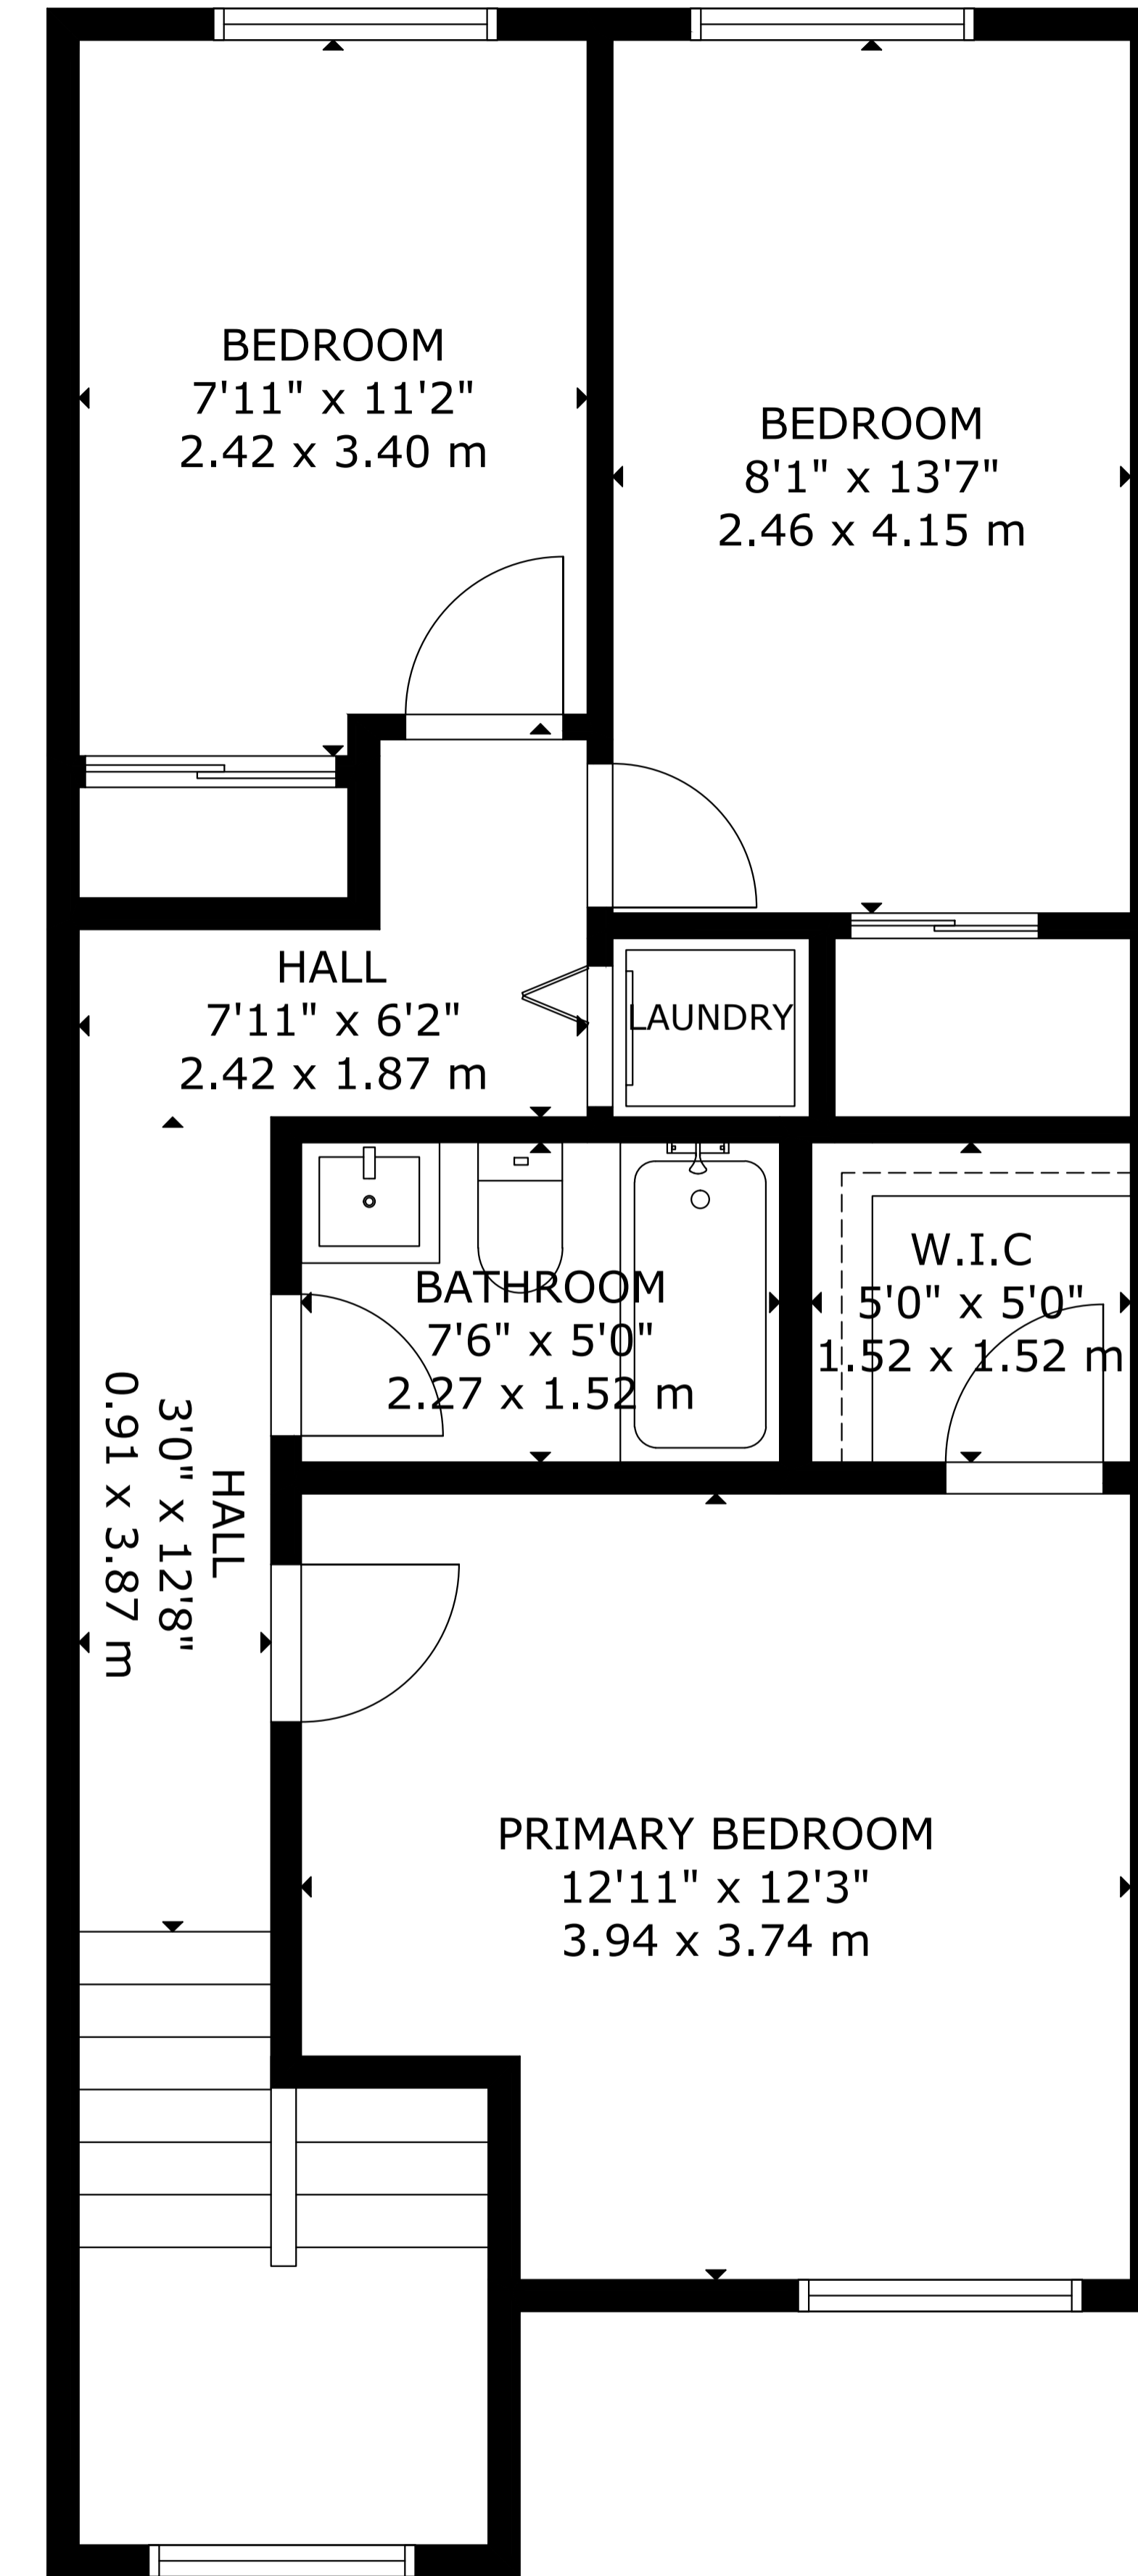

1099 Ossington Avenue

LOWER FLOOR

MAIN FLOOR

UPPER LEVEL 1

GROSS INTERNAL AREA

TOTAL: 1,785 sq ft

LOWER FLOOR: 581 sq ft, MAIN FLOOR: 605 sq ft

UPPER LEVEL 1: 599 sq ft

SIZE AND DIMENSIONS ARE APPROXIMATE, ACTUAL MAY VARY