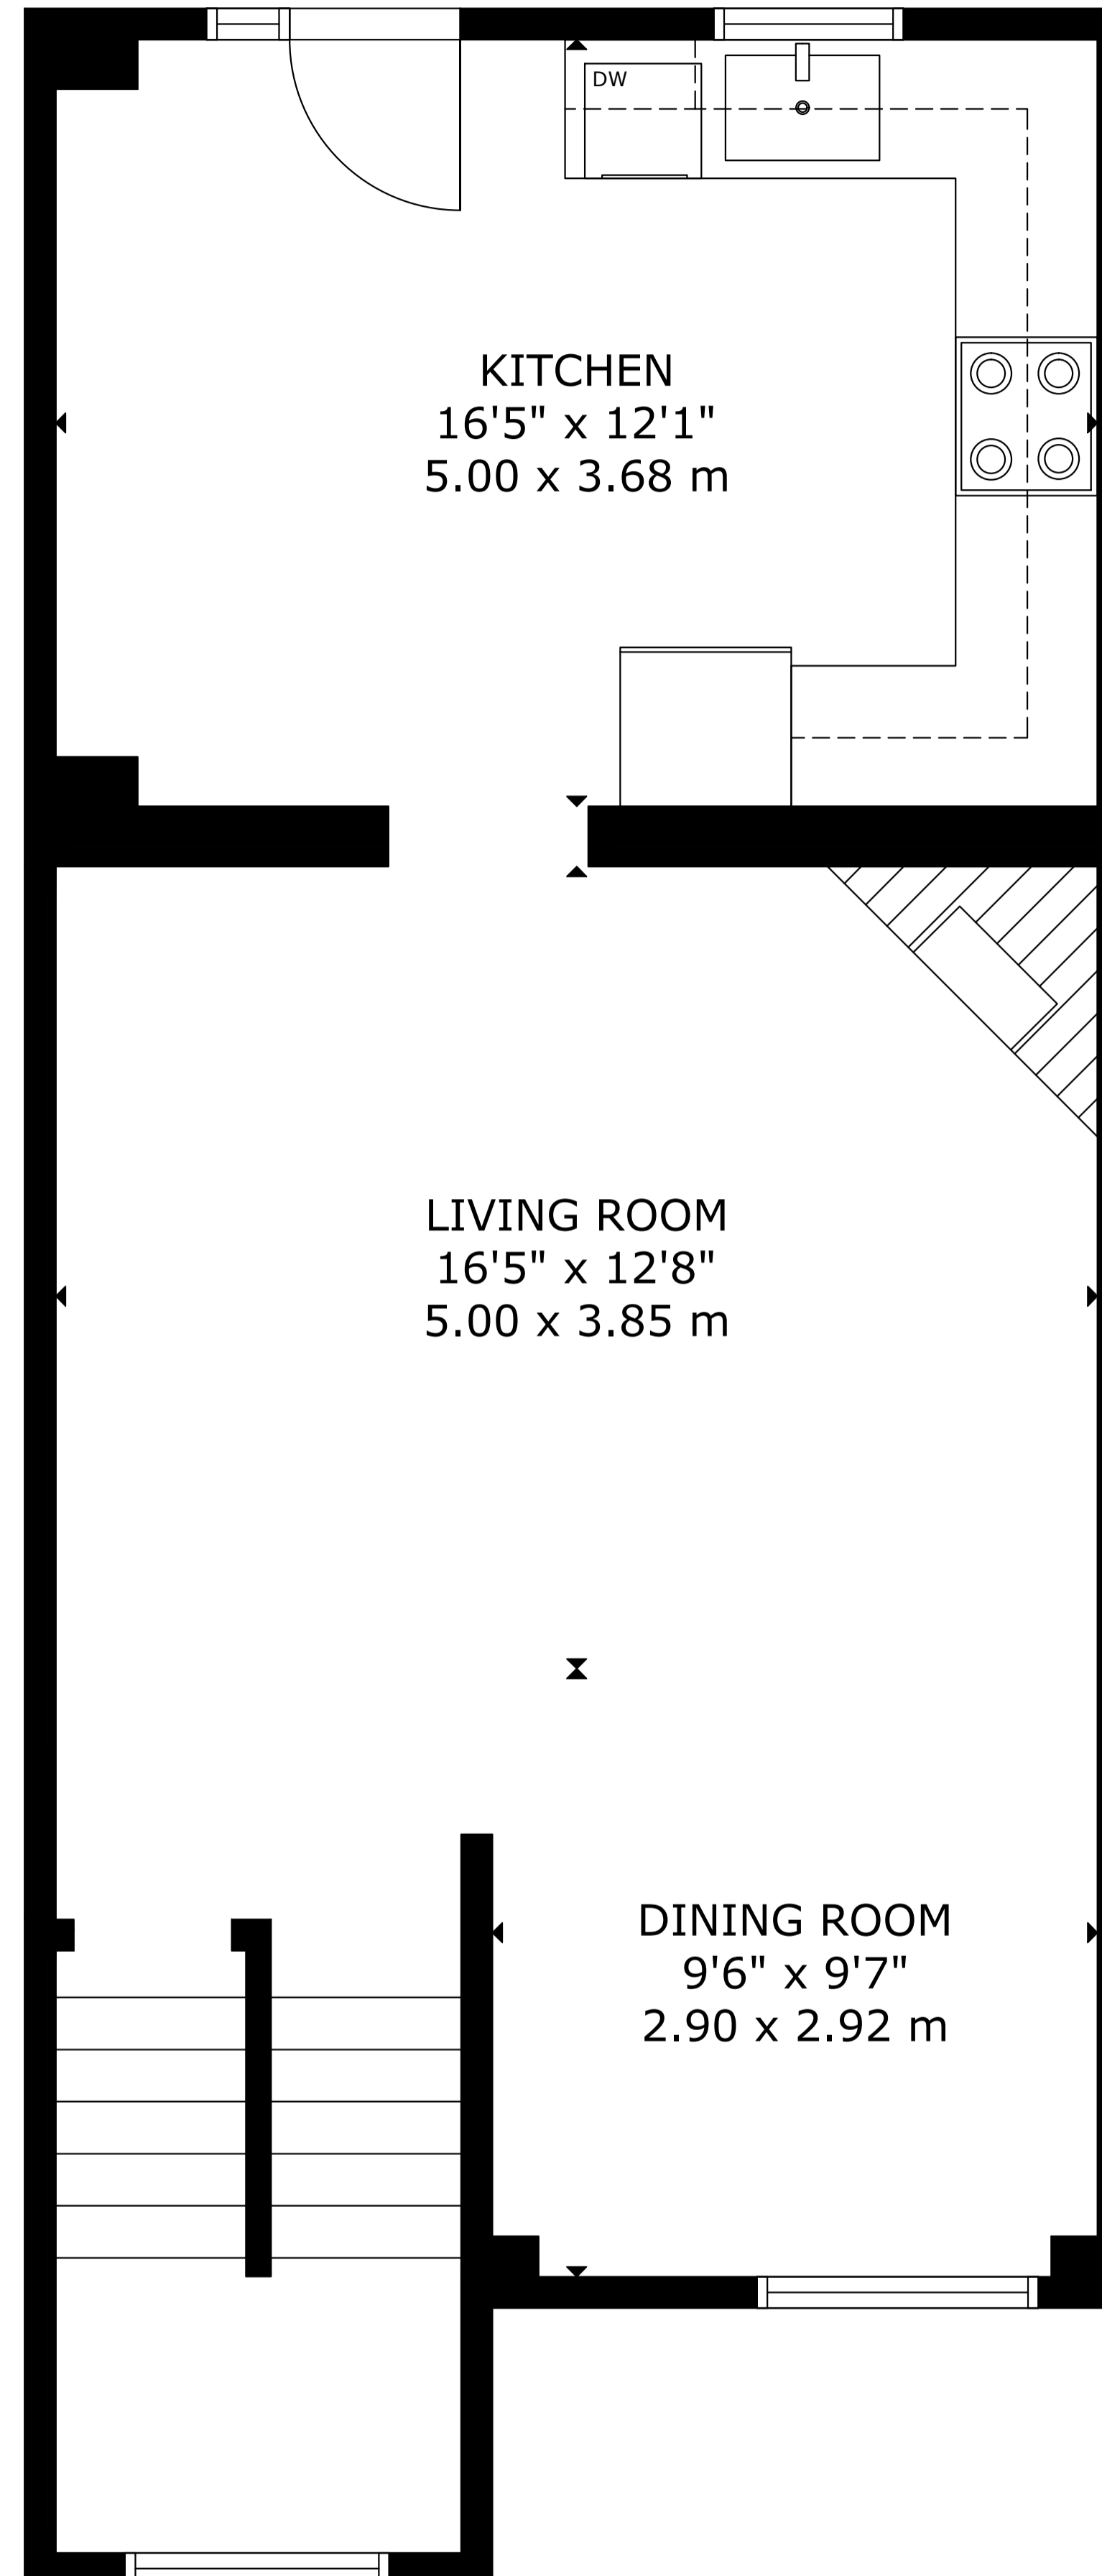

1099 Ossington Avenue

LOWER FLOOR

MAIN FLOOR

UPPER LEVEL 1

GROSS INTERNAL AREA

TOTAL: 1,785 sq ft

LOWER FLOOR: 581 sq ft, MAIN FLOOR: 605 sq ft

UPPER LEVEL 1: 599 sq ft

SIZE AND DIMENSIONS ARE APPROXIMATE, ACTUAL MAY VARY