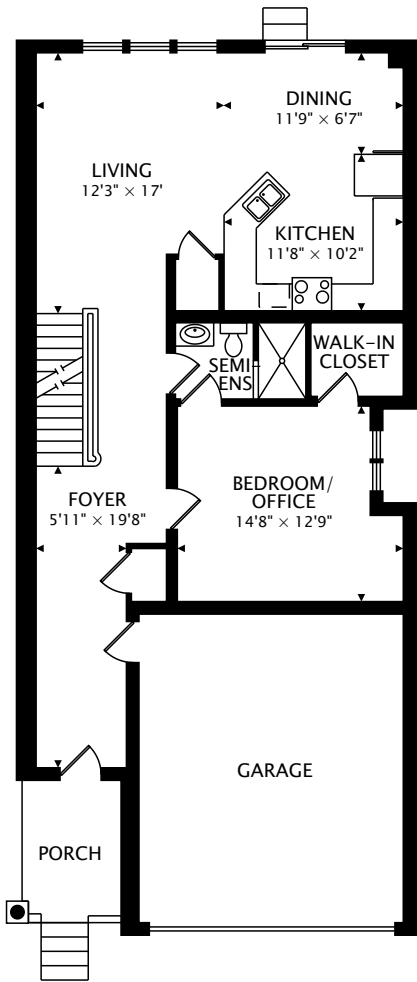

5482 BESTVIEW WAY
MISSISSAUGA, ON

MAIN
1053 sq ft

SECOND
1276 sq ft

LOWER
1115 sq ft BELOW GRADE

TOTAL
2330 sq ft + 1115 sq ft BELOW GRADE

CAPTURED ON: 10 APR 2025
DIMENSIONS, AREAS, LAYOUTS AND DETAILS ARE APPROXIMATE
AND SHOULD BE CONSIDERED ILLUSTRATIVE ONLY.