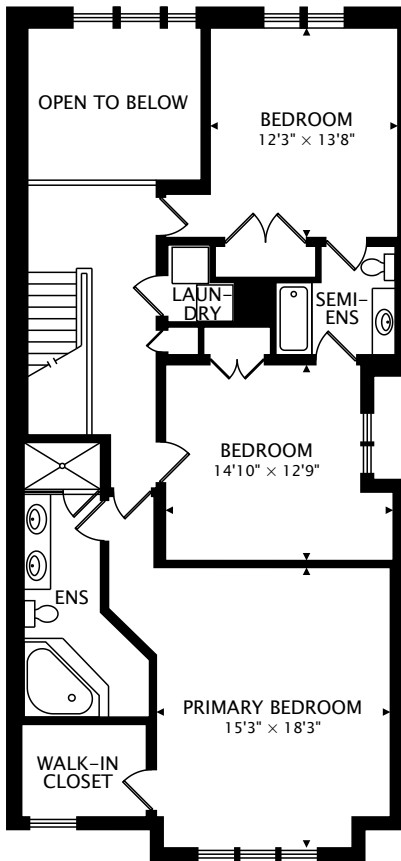

5482 BESTVIEW WAY
MISSISSAUGA, ON

MAIN
1053 sq ft

SECOND
1276 sq ft

LOWER
1115 sq ft BELOW GRADE

TOTAL
2330 sq ft + 1115 sq ft BELOW GRADE

CAPTURED ON: 10 APR 2025
DIMENSIONS, AREAS, LAYOUTS AND DETAILS ARE APPROXIMATE
AND SHOULD BE CONSIDERED ILLUSTRATIVE ONLY.