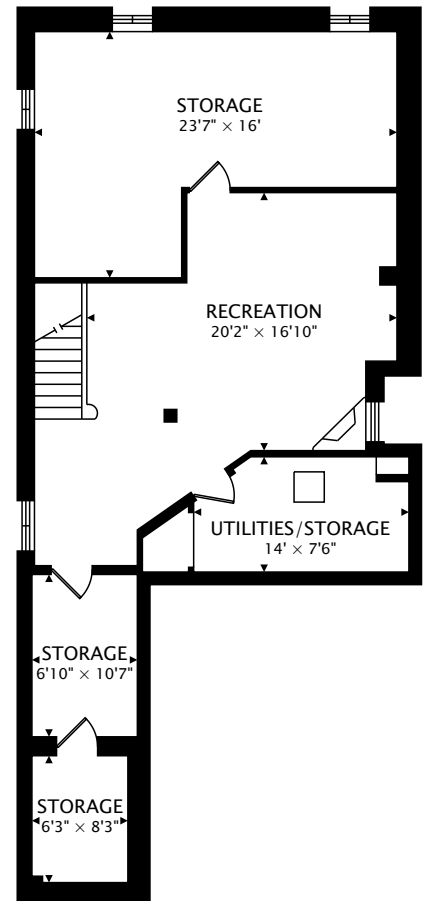

5482 BESTVIEW WAY
MISSISSAUGA, ON

MAIN
1053 sq ft

SECOND
1276 sq ft

LOWER
1115 sq ft BELOW GRADE

TOTAL
2330 sq ft + 1115 sq ft BELOW GRADE

CAPTURED ON: 10 APR 2025
DIMENSIONS, AREAS, LAYOUTS AND DETAILS ARE APPROXIMATE
AND SHOULD BE CONSIDERED ILLUSTRATIVE ONLY.