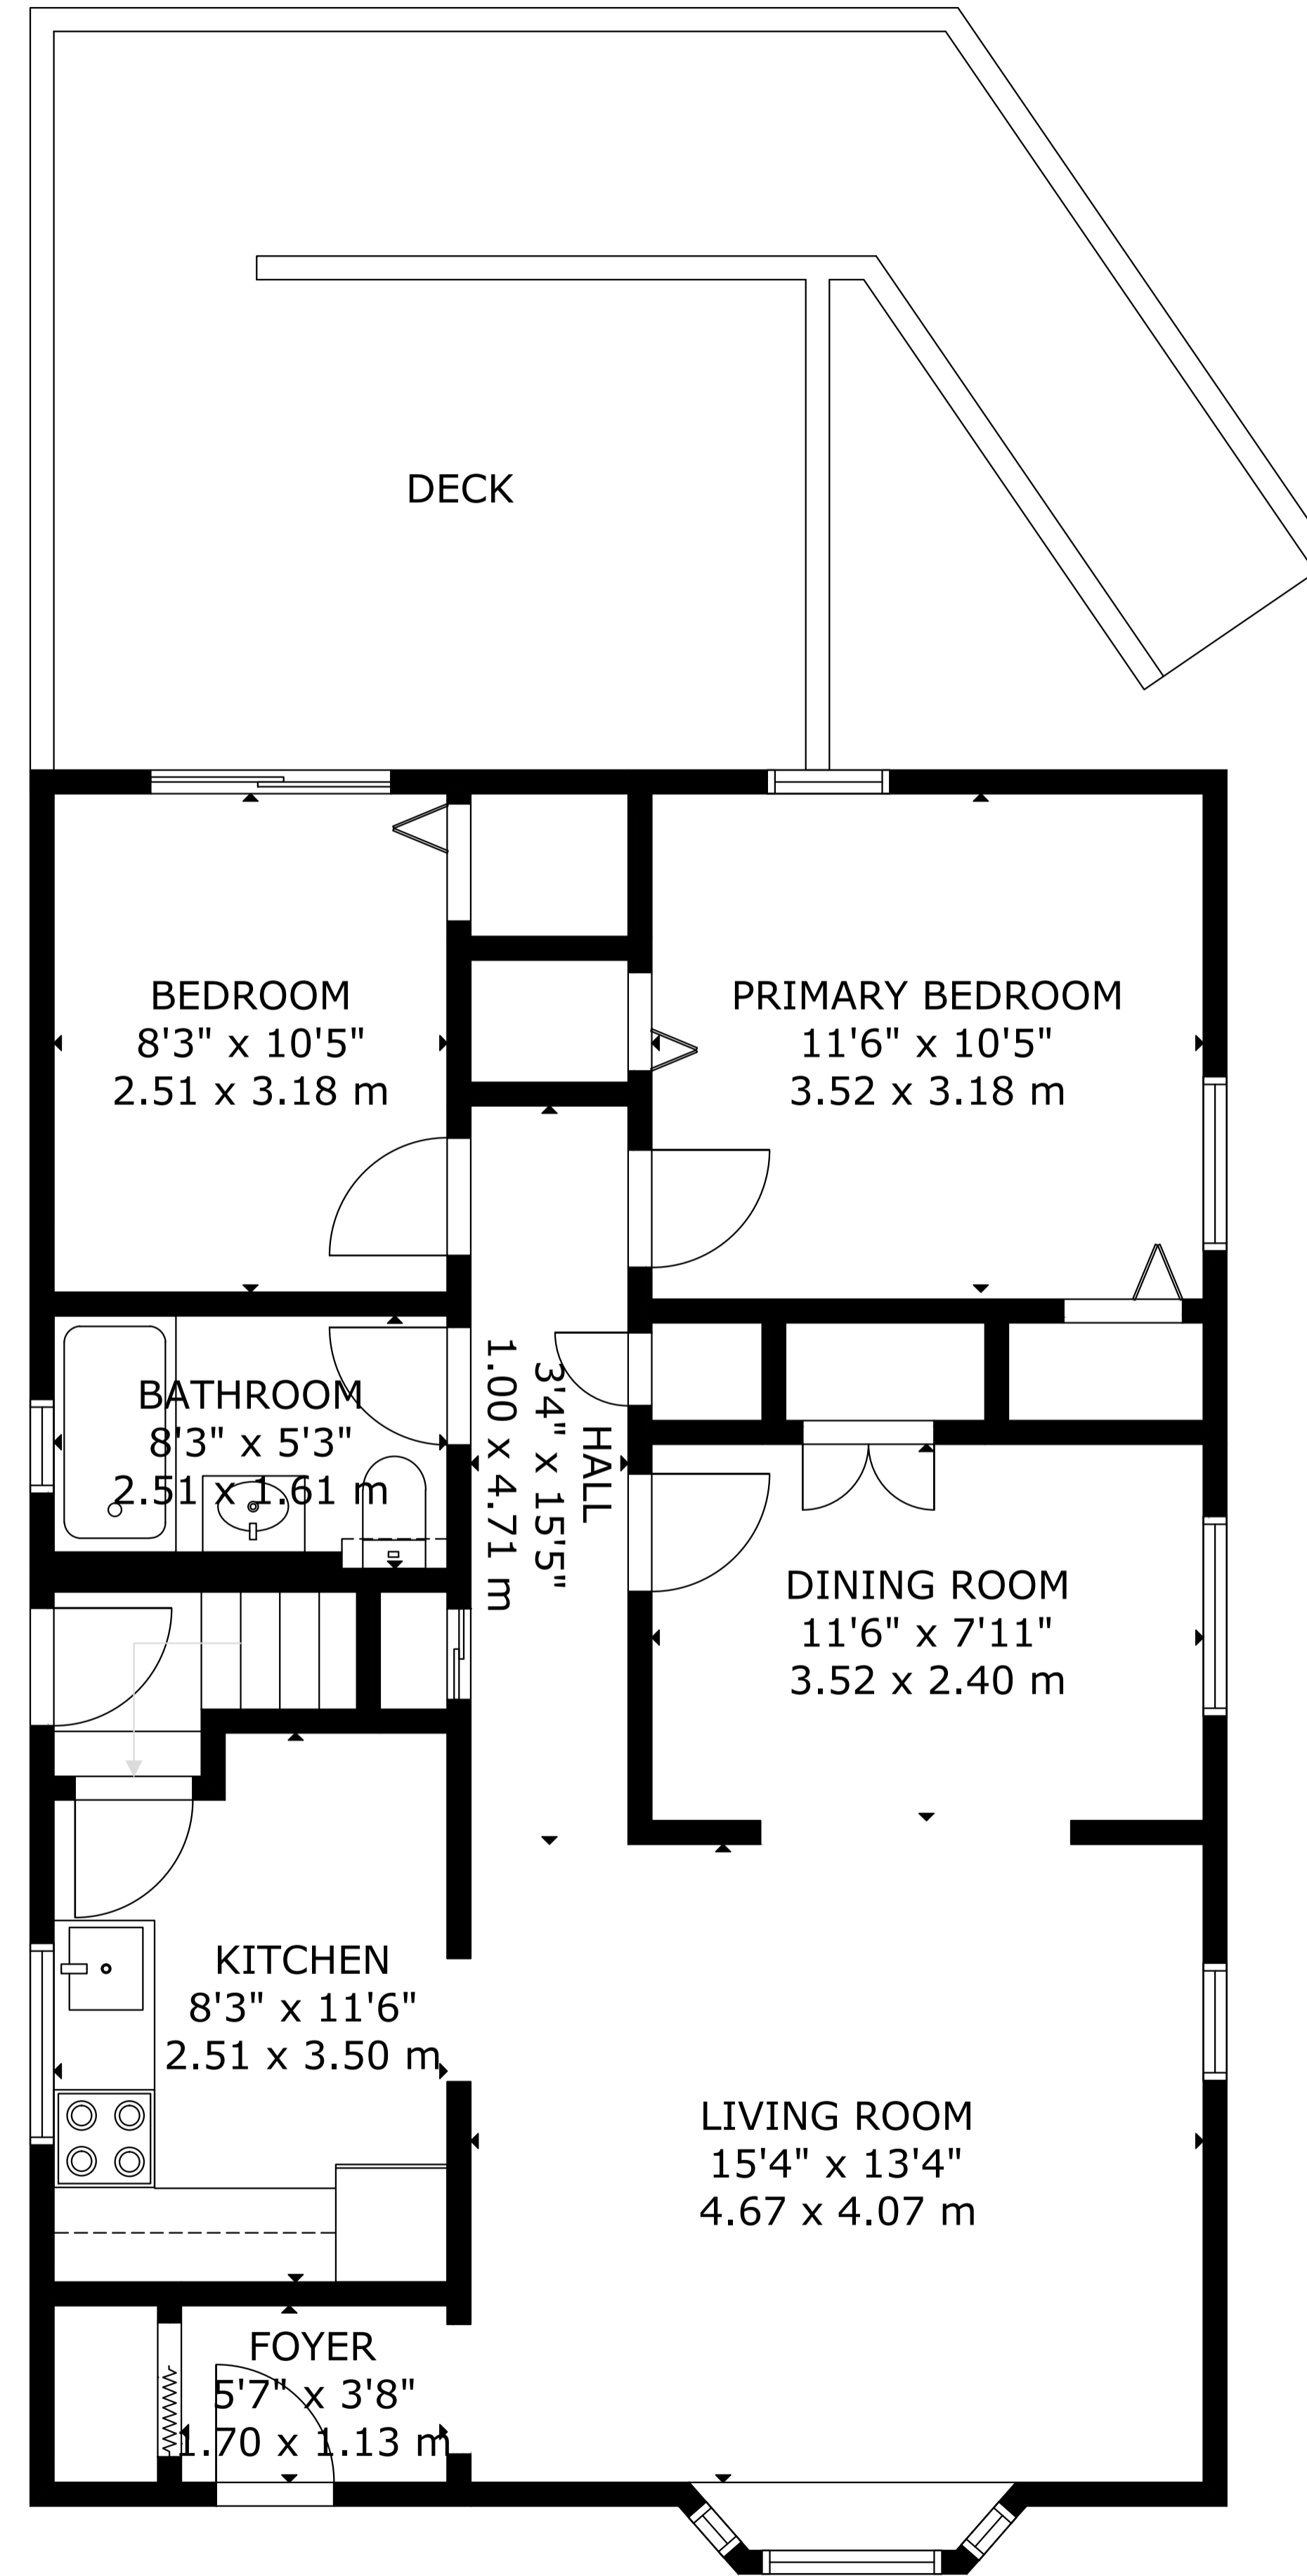

60 Huntington Avenue

GROSS INTERNAL AREA
LOWER FLOOR: 77 m²/831 sq.ft, MAIN FLOOR: 80 m²/857 sq.ft
TOTAL: 157 m²/1,688 sq.ft
SIZE AND DIMENSIONS ARE APPROXIMATE, ACTUAL MAY VARY