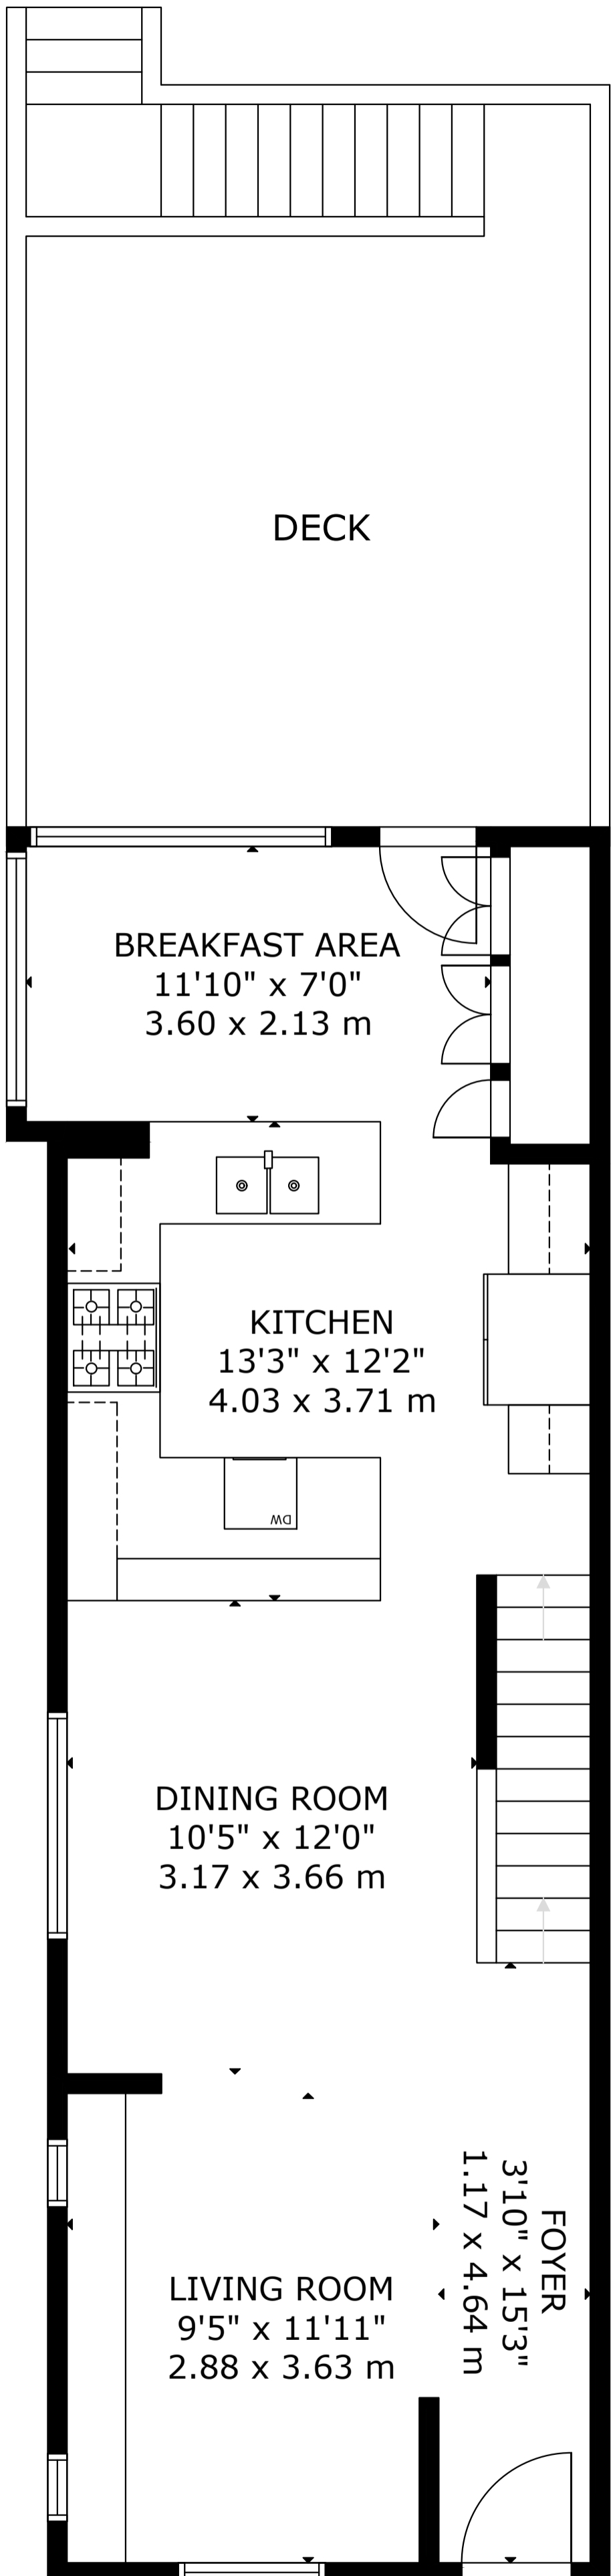

29 Maughan Crescent

LOWER FLOOR

MAIN FLOOR

UPPER LEVEL 1

GROSS INTERNAL AREA
 MAIN FLOOR: 54 m²/586 sq.ft, UPPER LEVEL 1: 51 m²/548 sq.ft
 LOWER FLOOR: 50 m²/539 sq.ft
 TOTAL: 155 m²/1,673 sq.ft
 SIZE AND DIMENSIONS ARE APPROXIMATE, ACTUAL MAY VARY