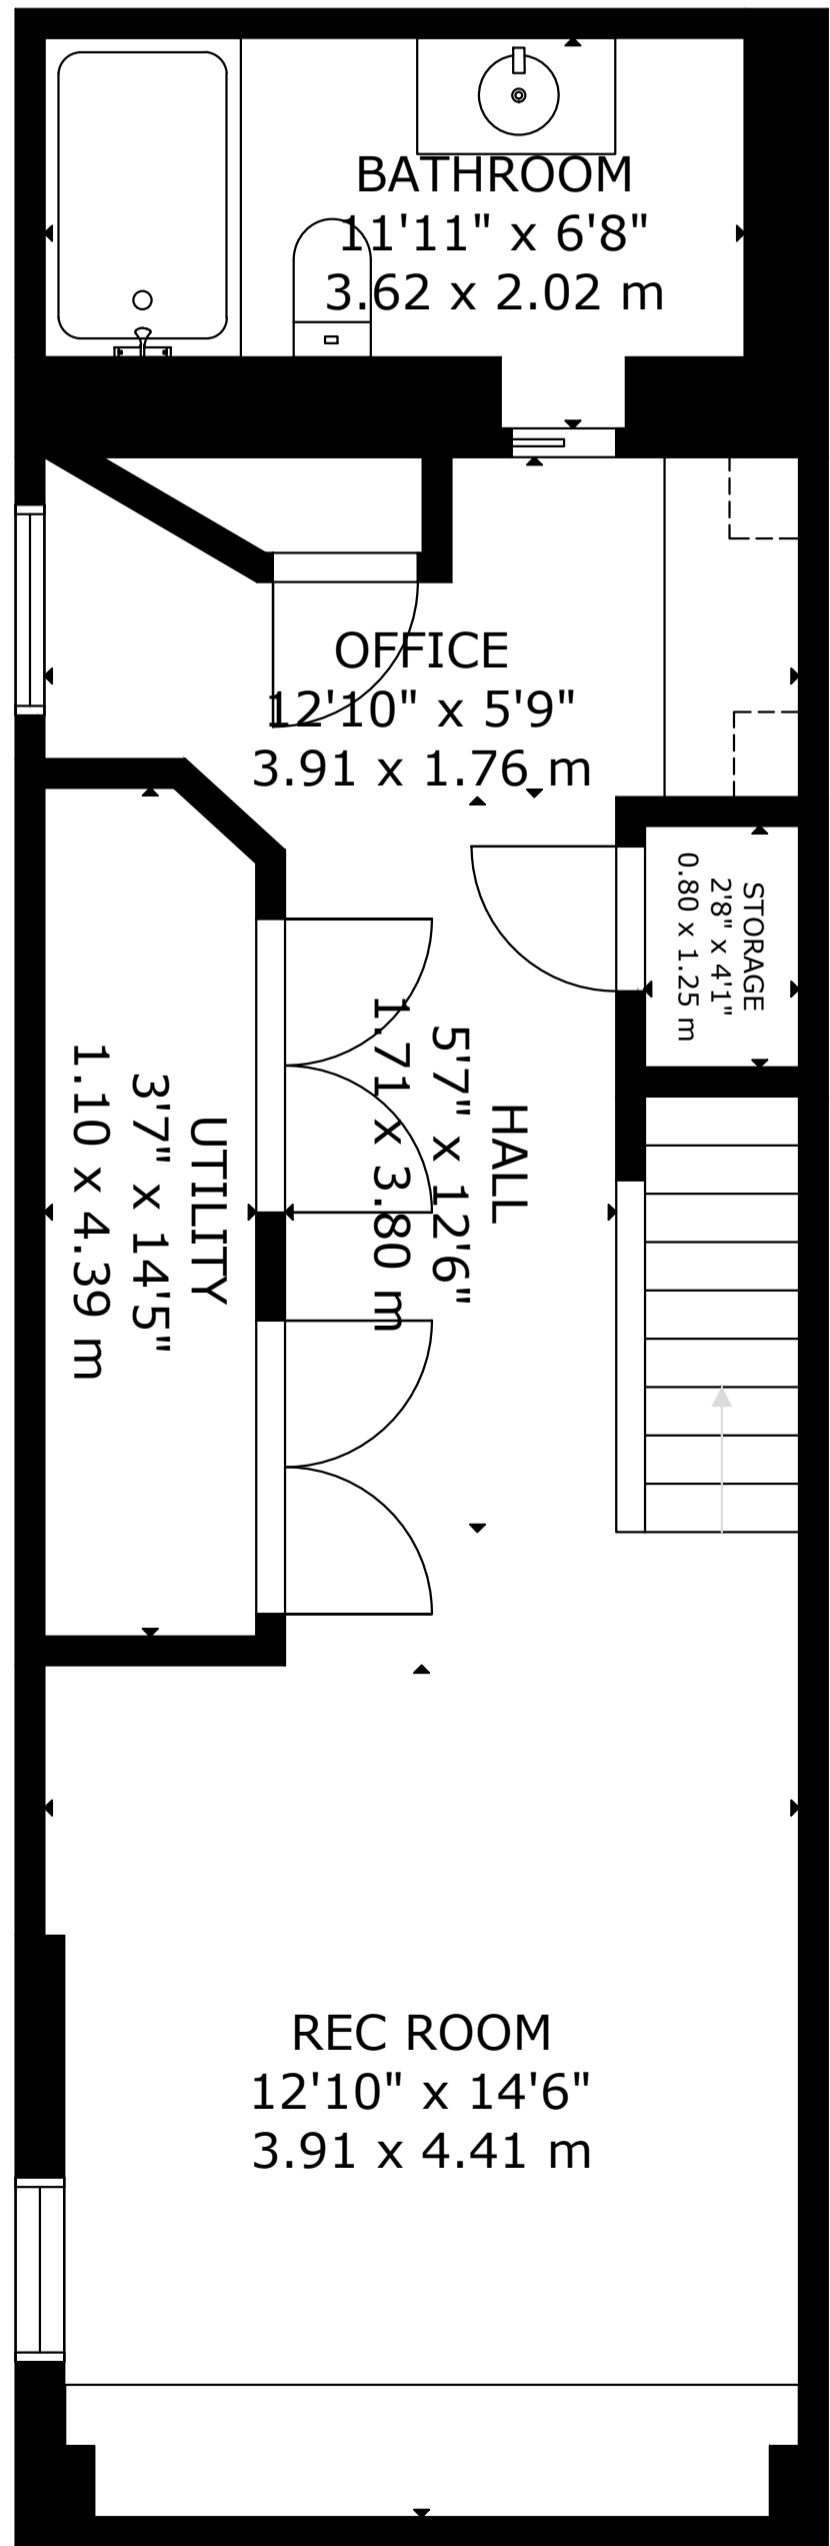

29 Maughan Crescent

LOWER FLOOR

MAIN FLOOR

UPPER LEVEL 1

GROSS INTERNAL AREA
 MAIN FLOOR: 54 m²/586 sq.ft, UPPER LEVEL 1: 51 m²/548 sq.ft
 LOWER FLOOR: 50 m²/539 sq.ft
 TOTAL: 155 m²/1,673 sq.ft
 SIZE AND DIMENSIONS ARE APPROXIMATE, ACTUAL MAY VARY