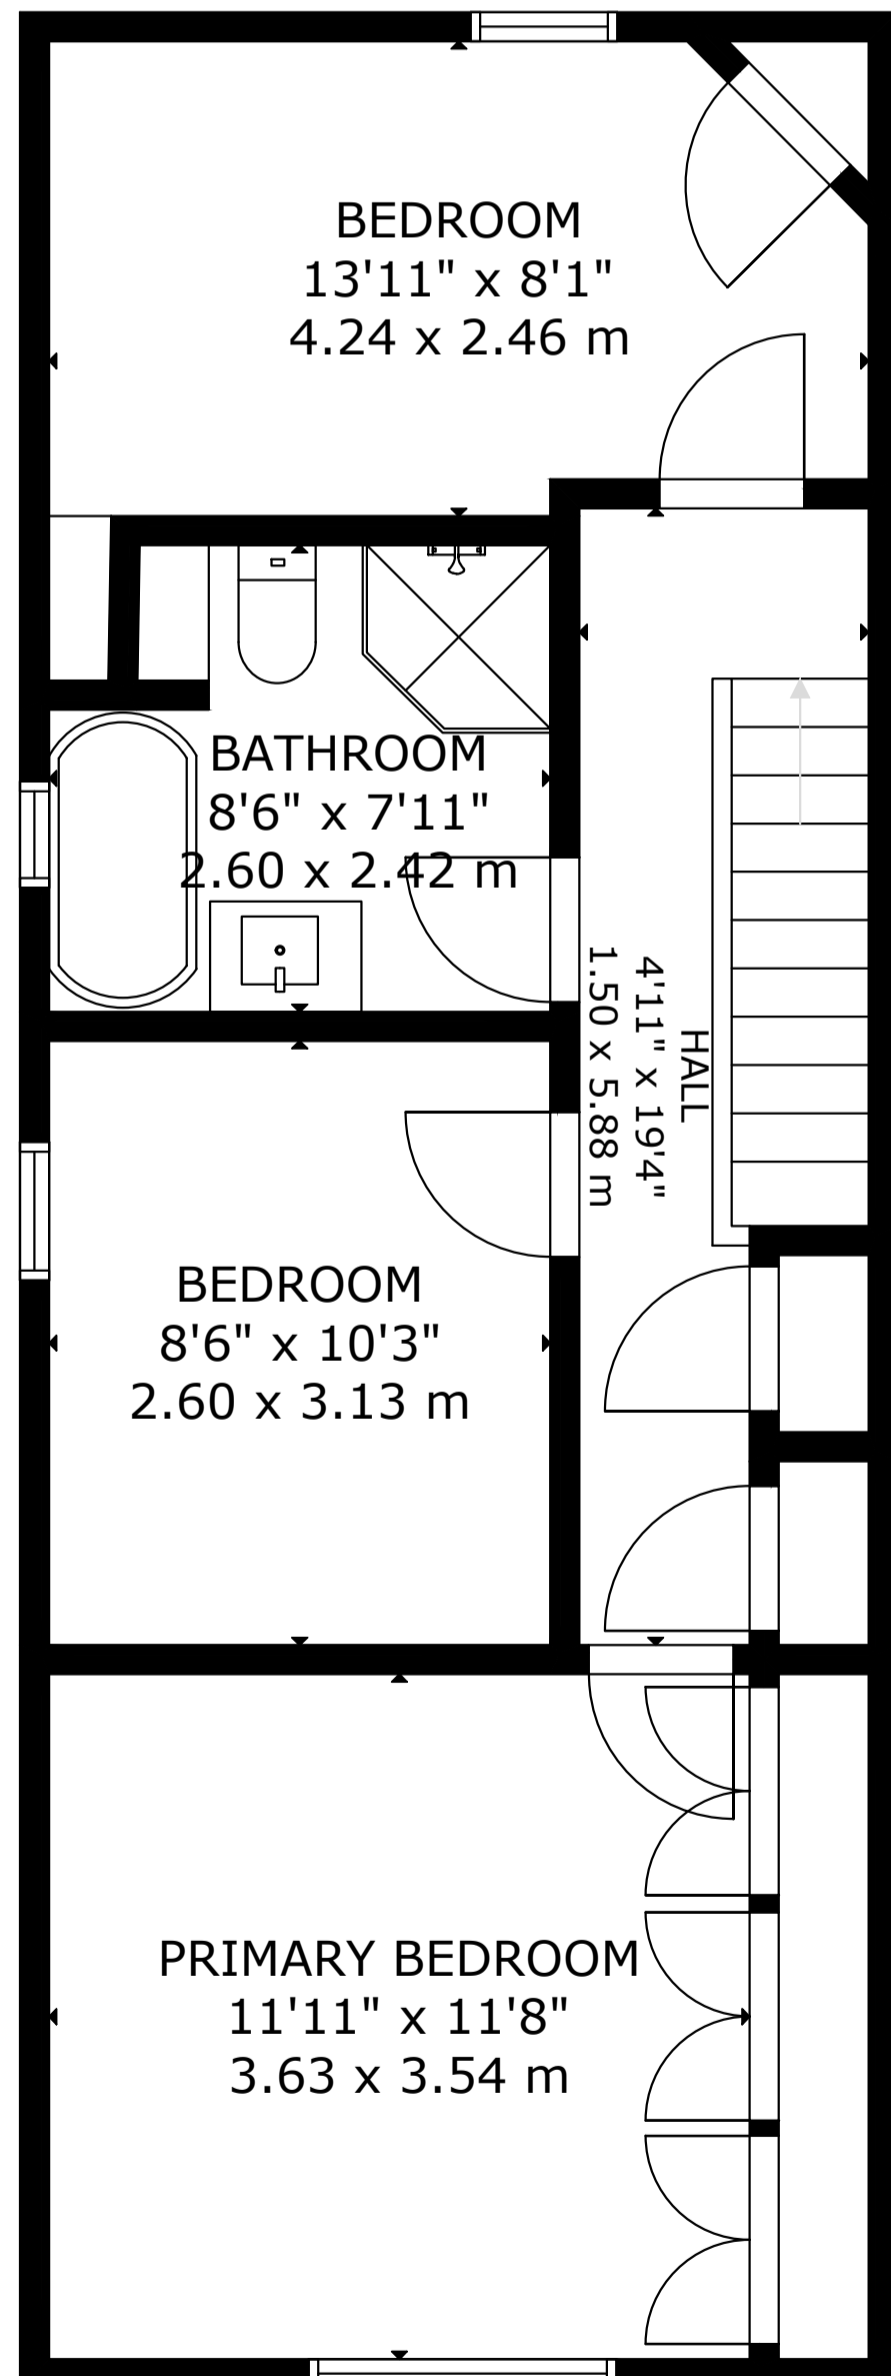

29 Maughan Crescent

LOWER FLOOR

MAIN FLOOR

UPPER LEVEL 1

GROSS INTERNAL AREA
 MAIN FLOOR: 54 m²/586 sq.ft, UPPER LEVEL 1: 51 m²/548 sq.ft
 LOWER FLOOR: 50 m²/539 sq.ft
 TOTAL: 155 m²/1,673 sq.ft
 SIZE AND DIMENSIONS ARE APPROXIMATE, ACTUAL MAY VARY