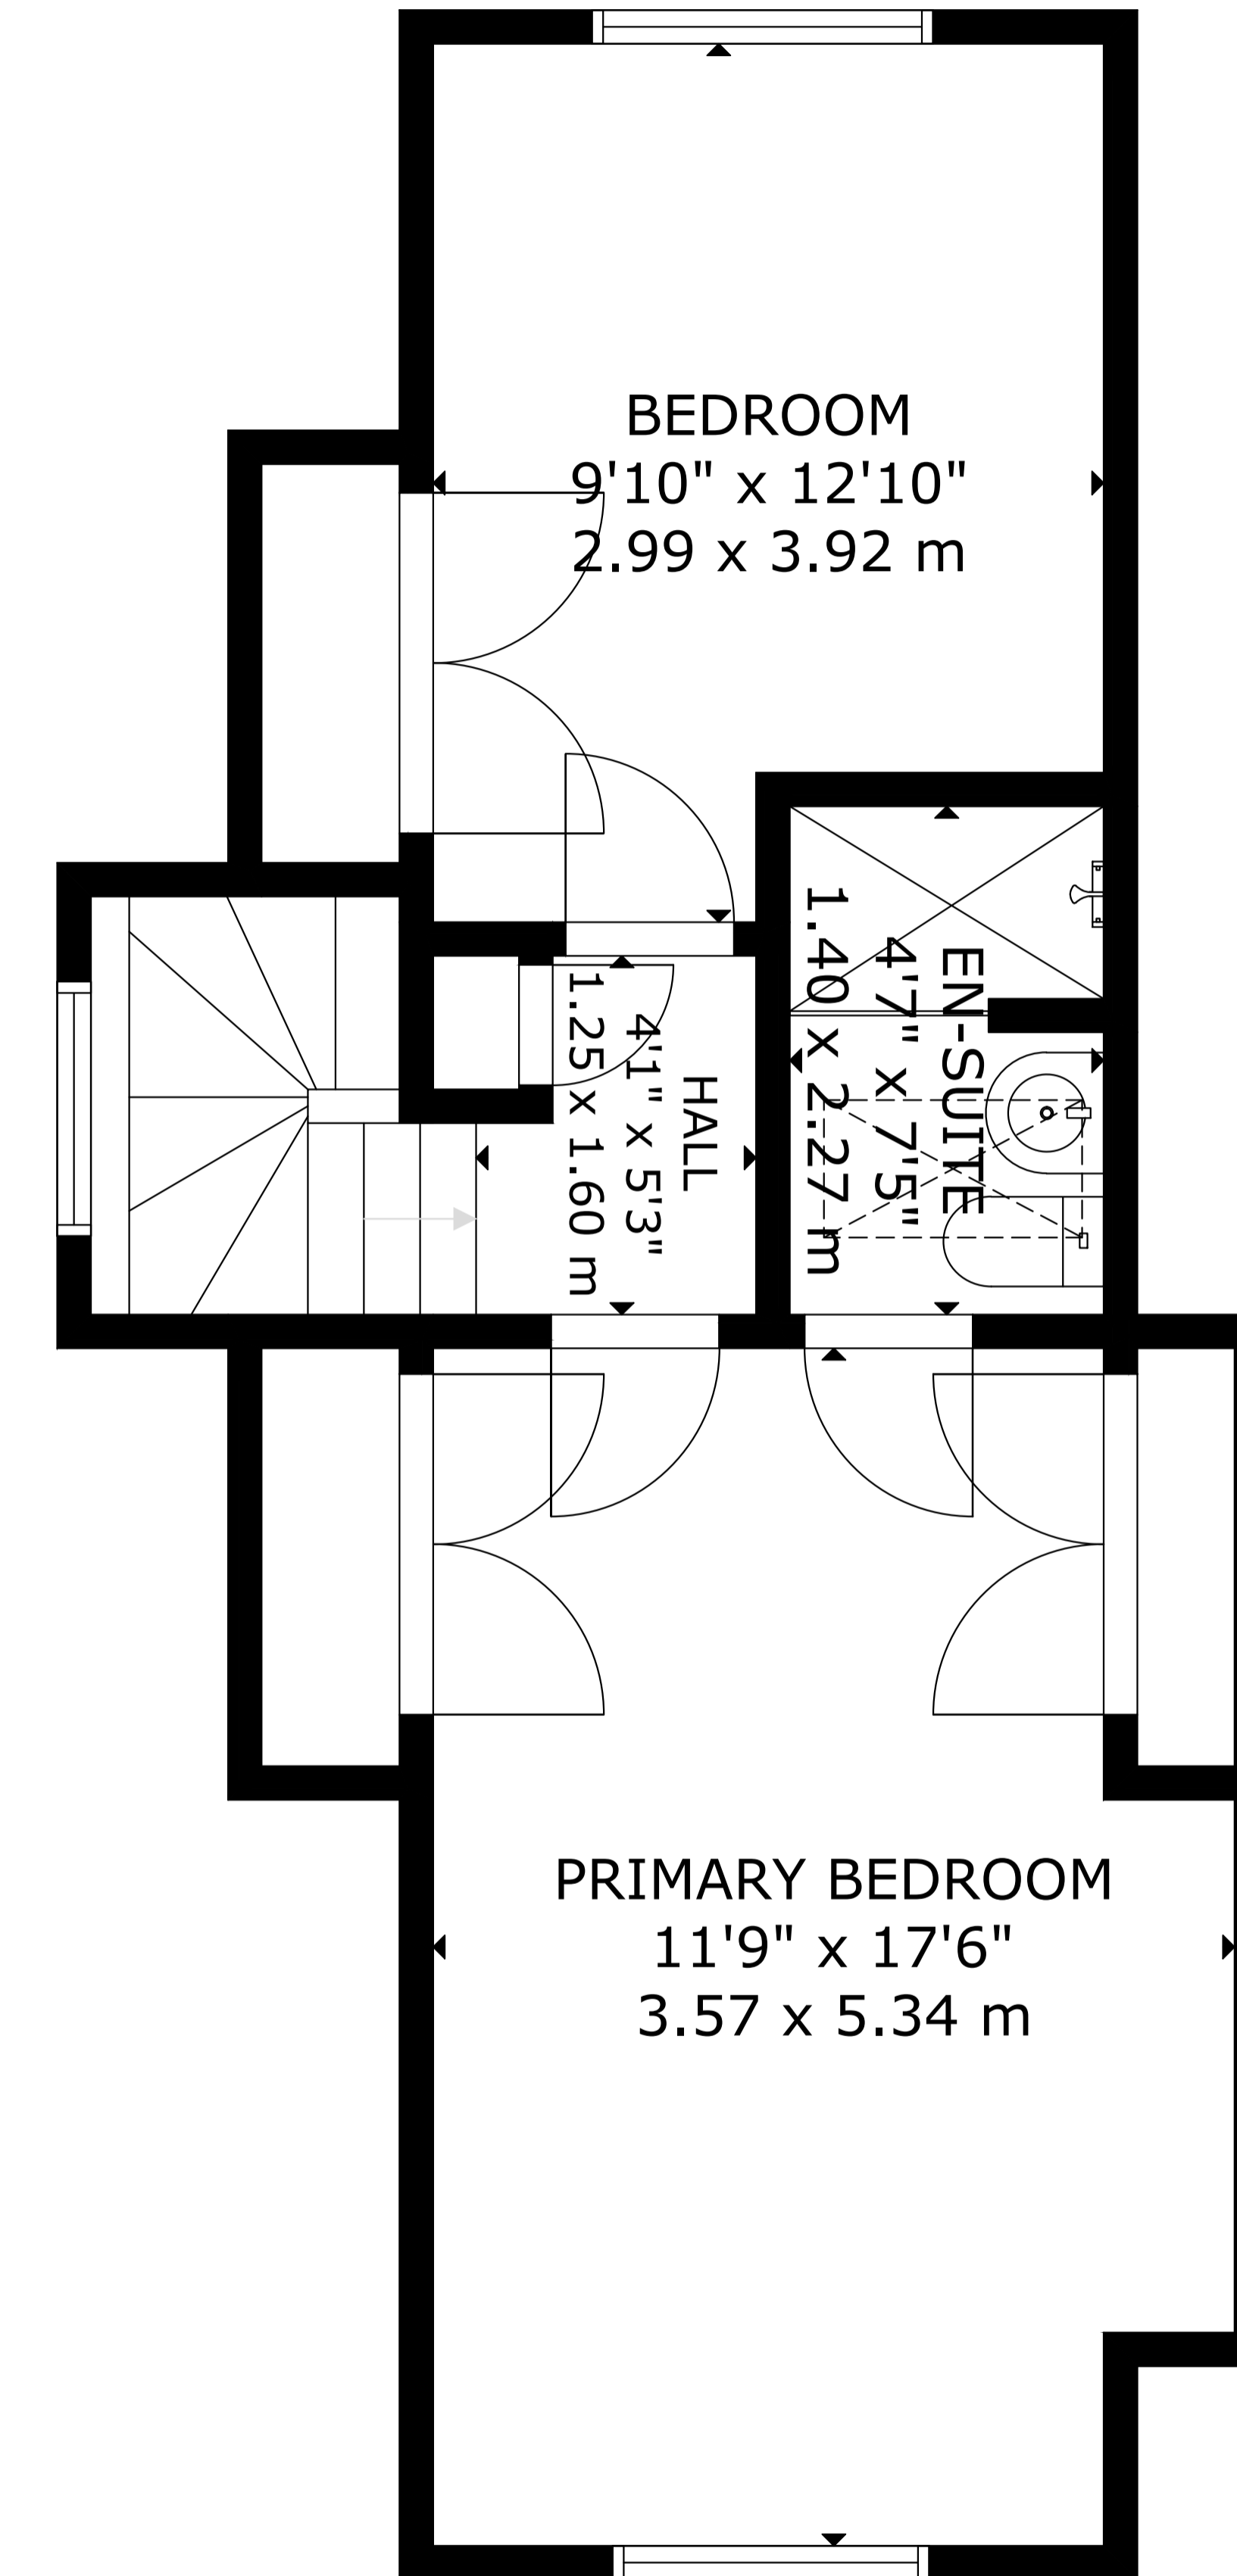

# 34 White Birch Road

GROSS INTERNAL AREA  
 MAIN FLOOR: 67 m<sup>2</sup>/722 sq ft, SECOND FLOOR: 42 m<sup>2</sup>/449 sq ft, LOWER LEVEL: 64 m<sup>2</sup>/688 sq ft  
 TOTAL: 173 m<sup>2</sup>/1,859 sq ft  
 SIZE AND DIMENSIONS ARE APPROXIMATE, ACTUAL MAY VARY