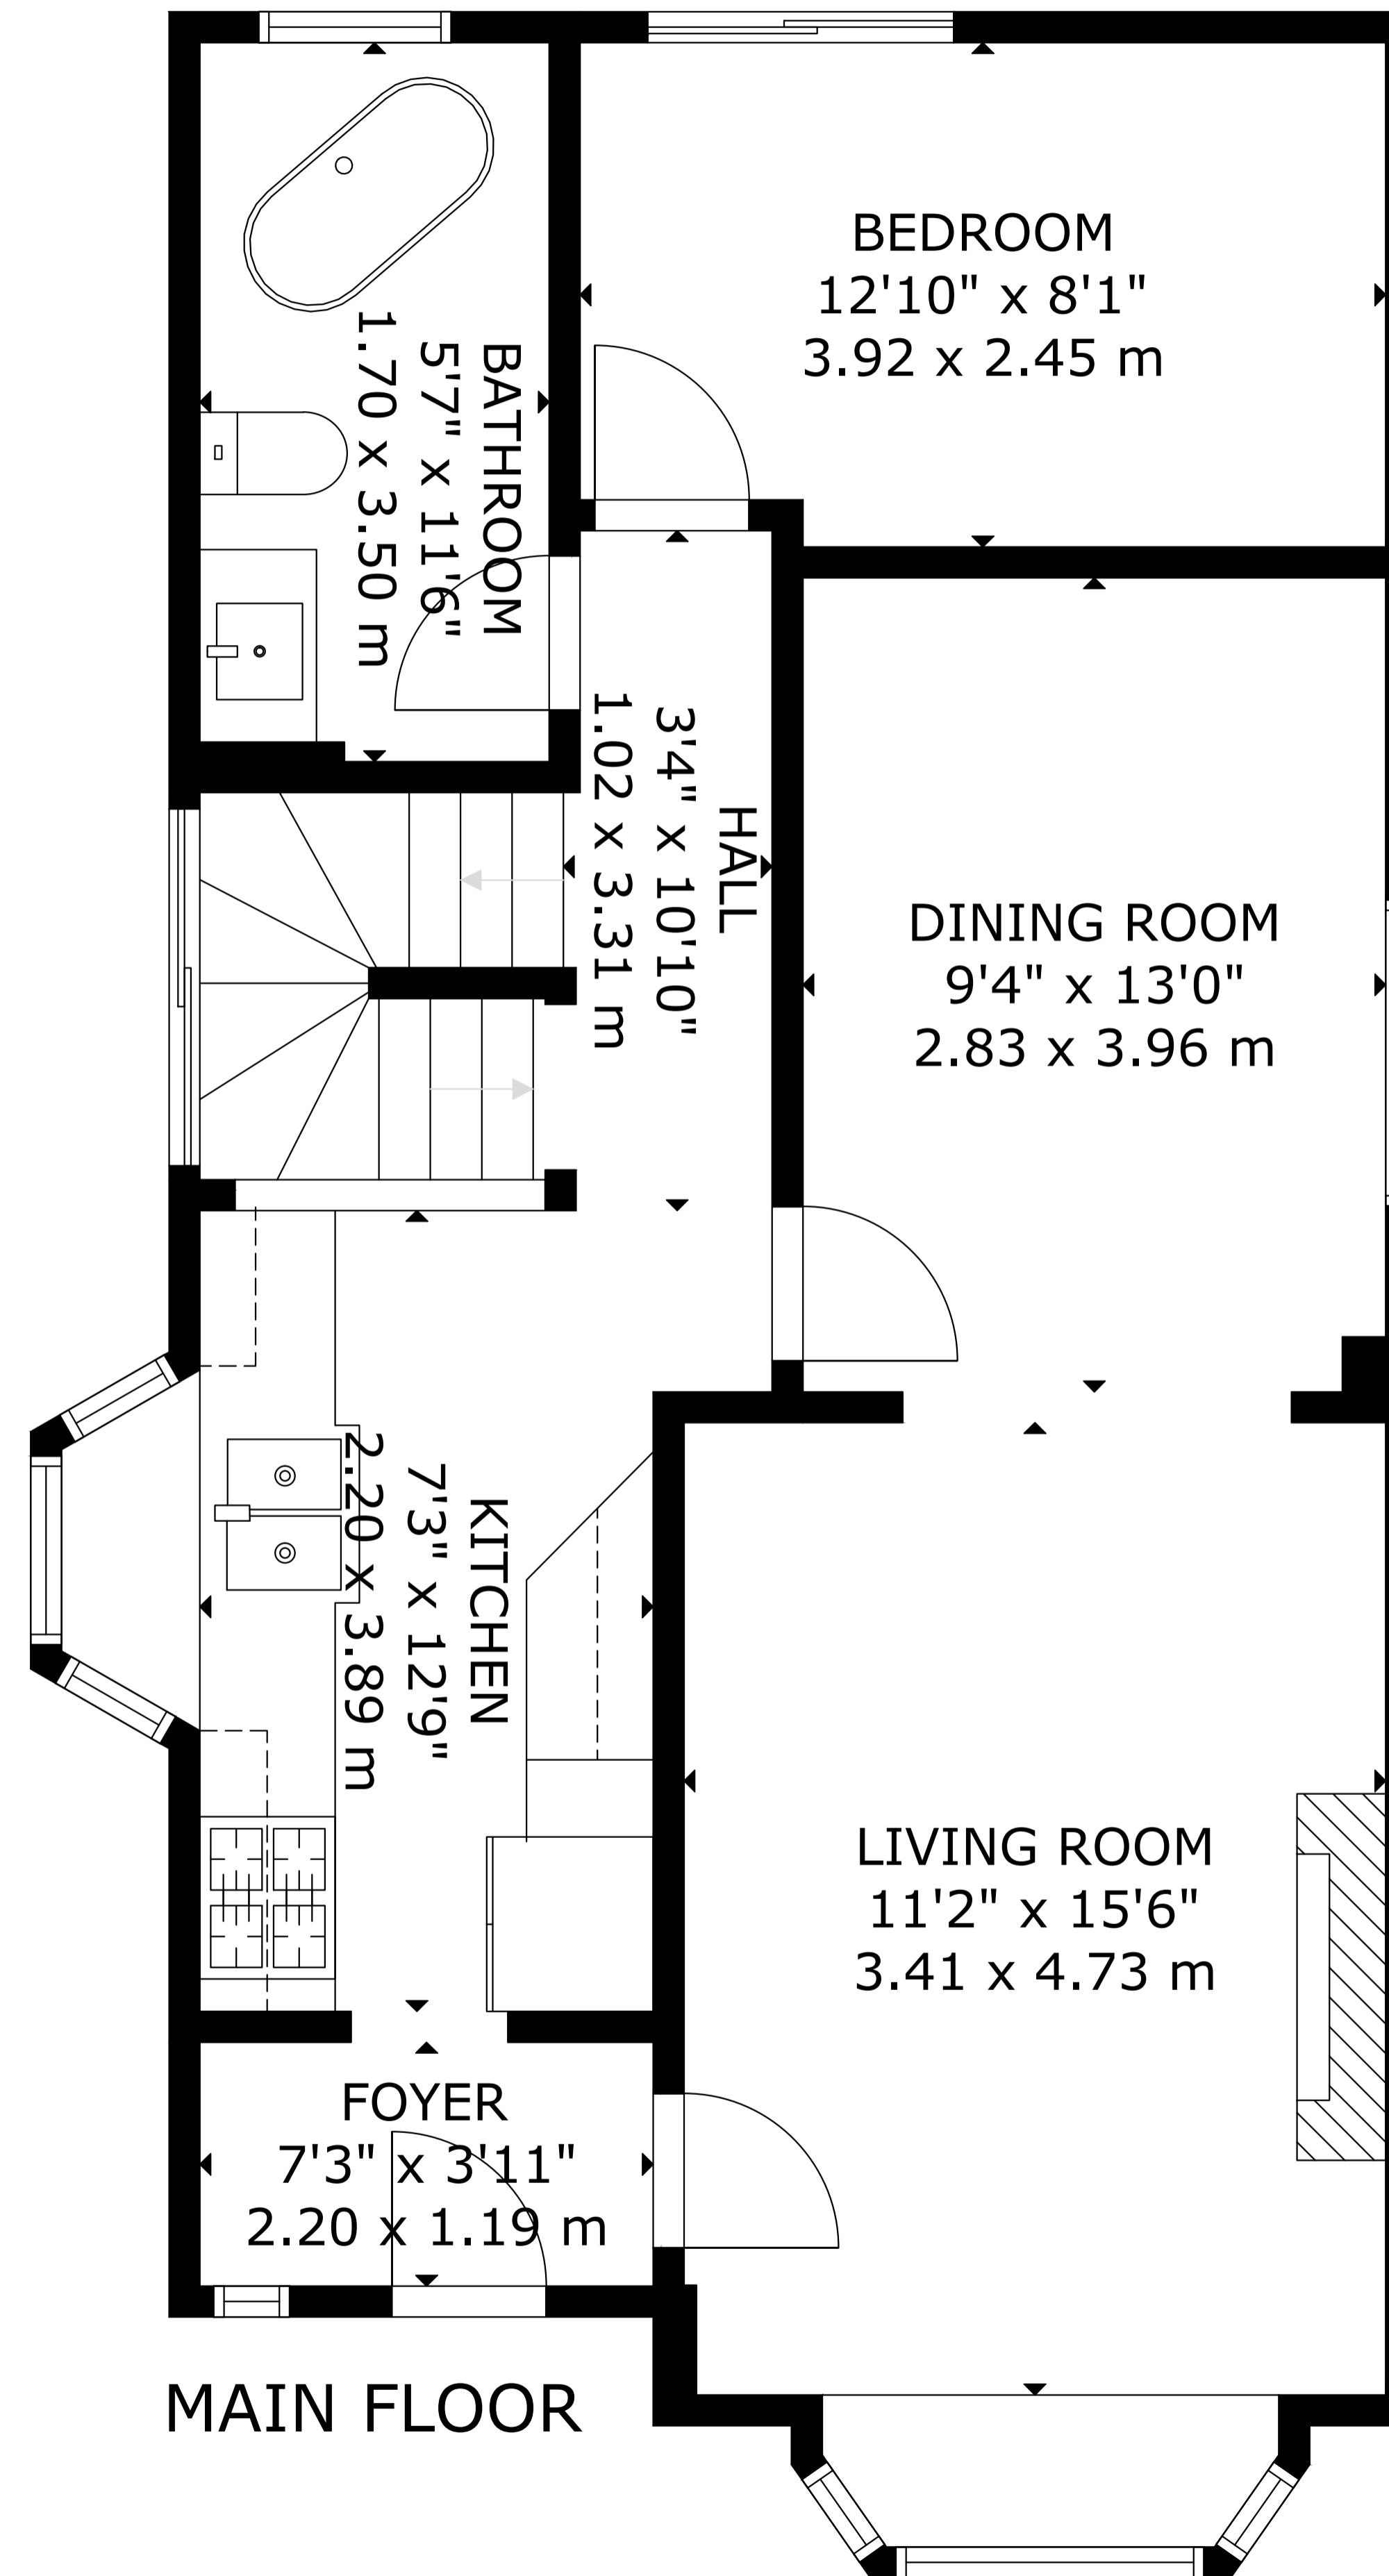

# 34 White Birch Road

GROSS INTERNAL AREA  
 MAIN FLOOR: 67 m<sup>2</sup>/722 sq ft, SECOND FLOOR: 42 m<sup>2</sup>/449 sq ft, LOWER LEVEL: 64 m<sup>2</sup>/688 sq ft  
 TOTAL: 173 m<sup>2</sup>/1,859 sq ft  
 SIZE AND DIMENSIONS ARE APPROXIMATE, ACTUAL MAY VARY