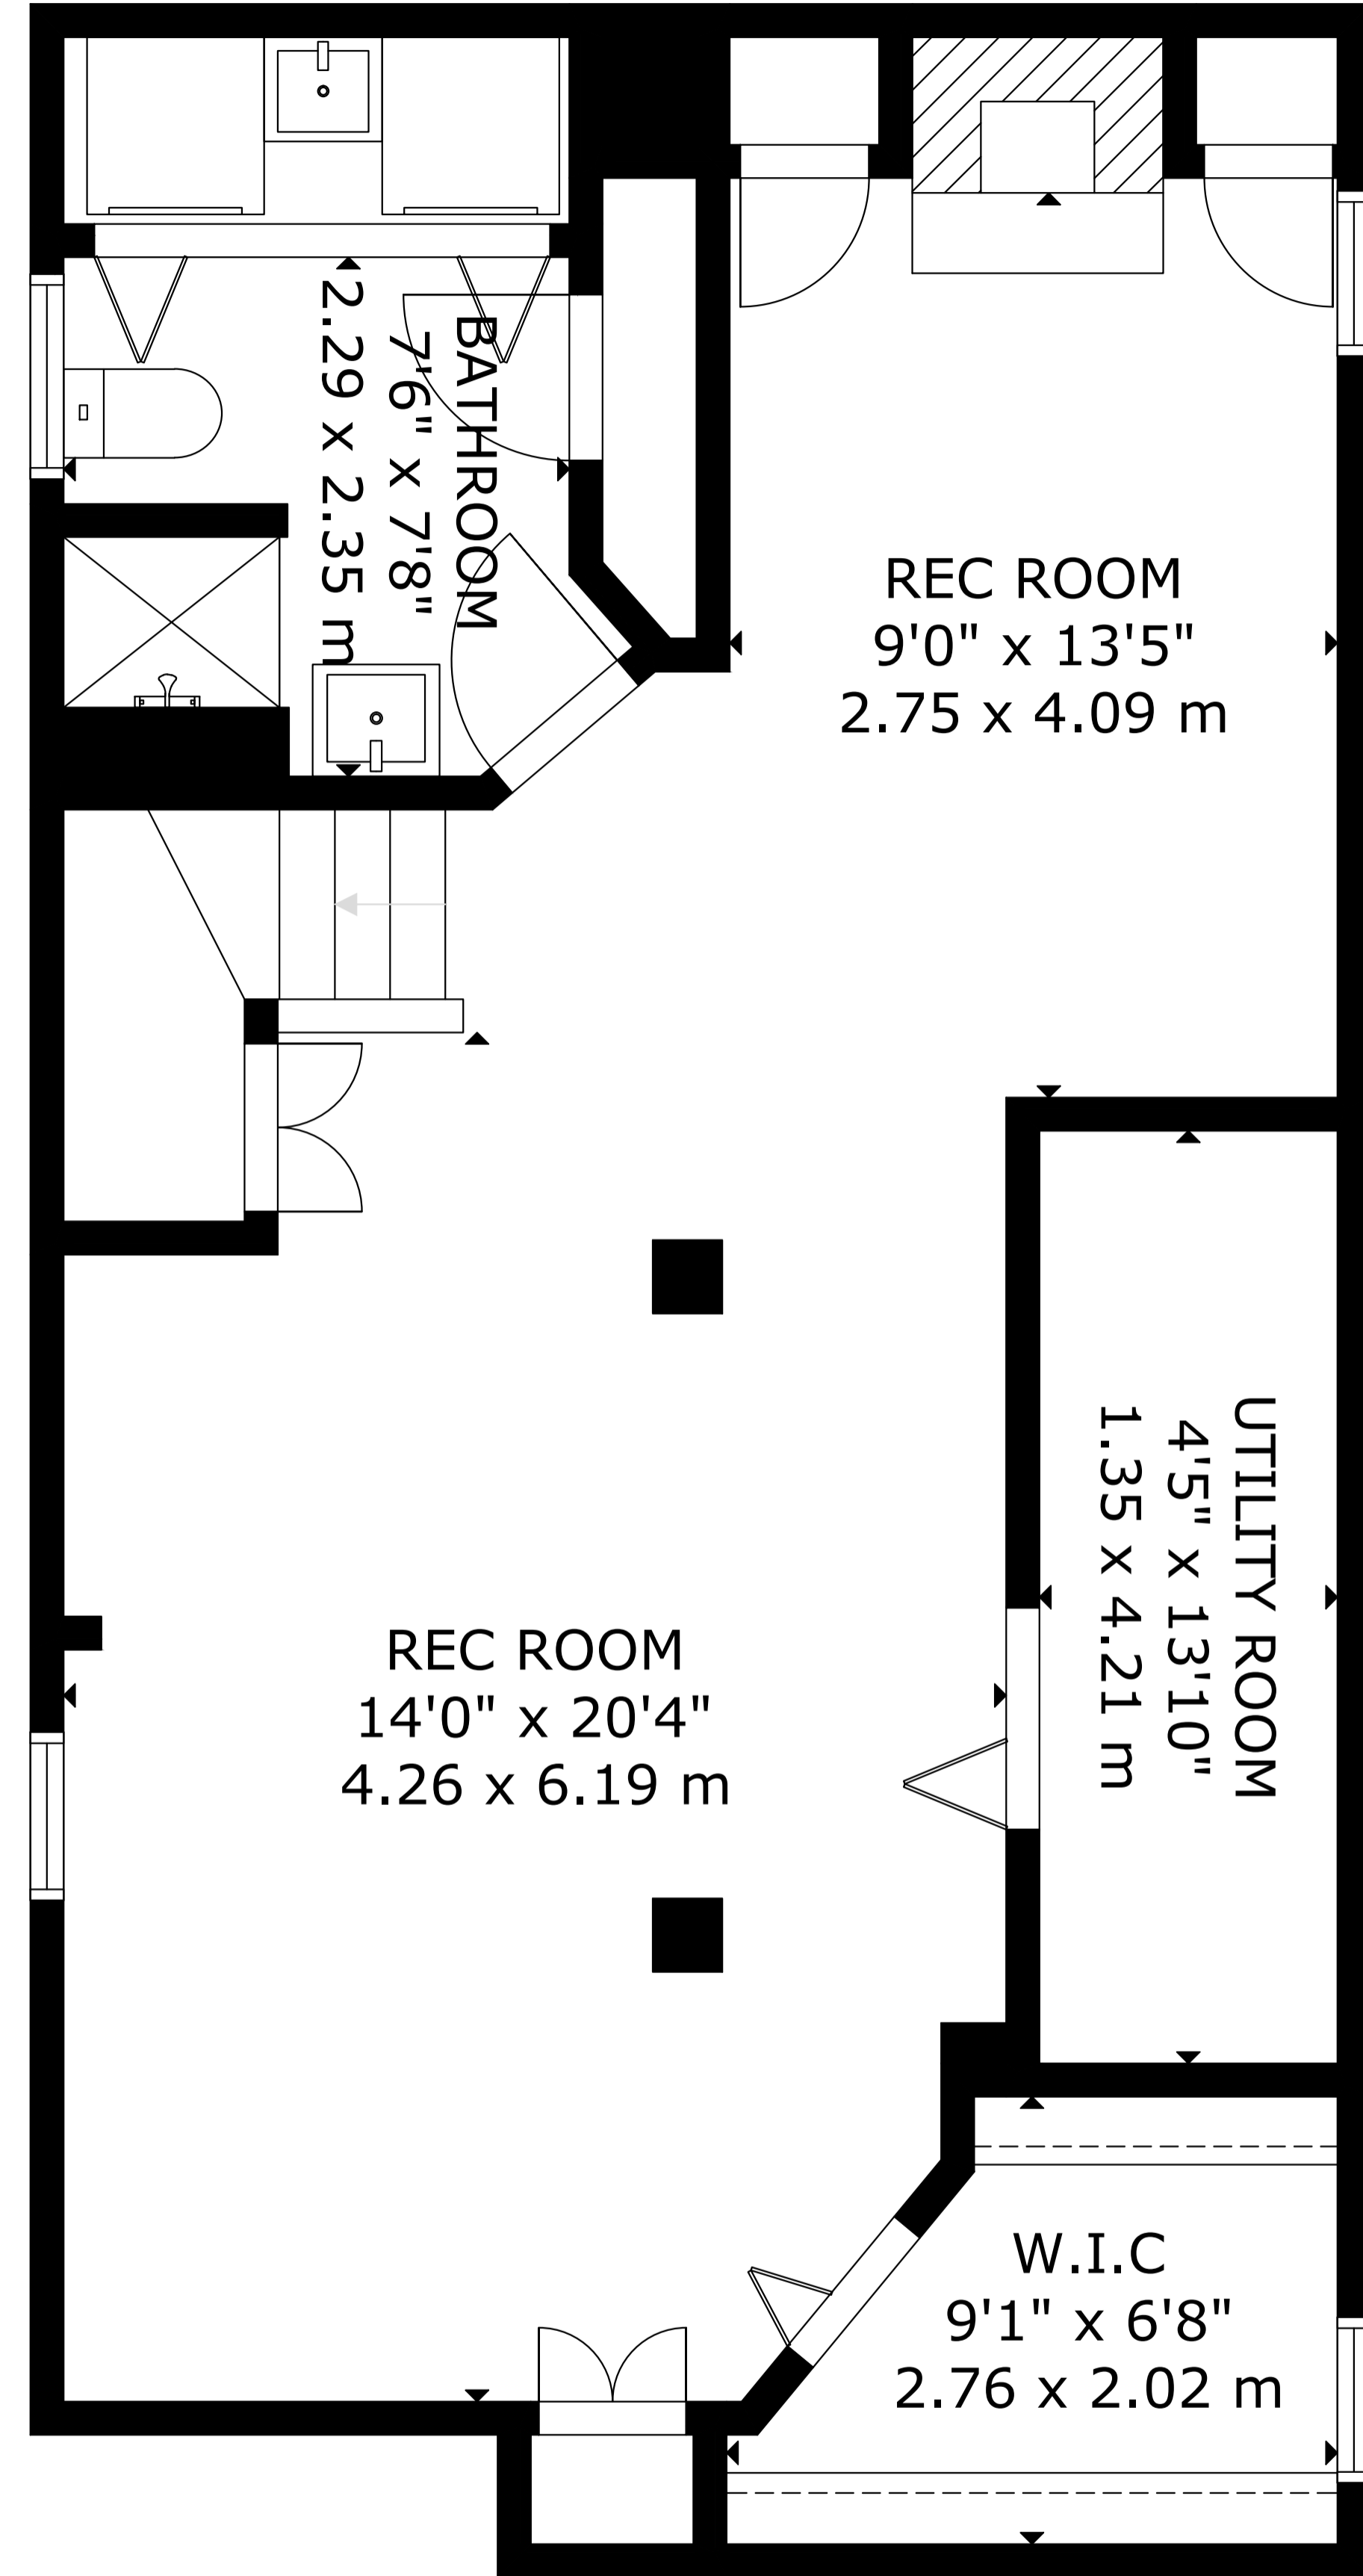

# 34 White Birch Road

GROSS INTERNAL AREA  
 MAIN FLOOR: 67 m<sup>2</sup>/722 sq ft, SECOND FLOOR: 42 m<sup>2</sup>/449 sq ft, LOWER LEVEL: 64 m<sup>2</sup>/688 sq ft  
 TOTAL: 173 m<sup>2</sup>/1,859 sq ft  
 SIZE AND DIMENSIONS ARE APPROXIMATE, ACTUAL MAY VARY