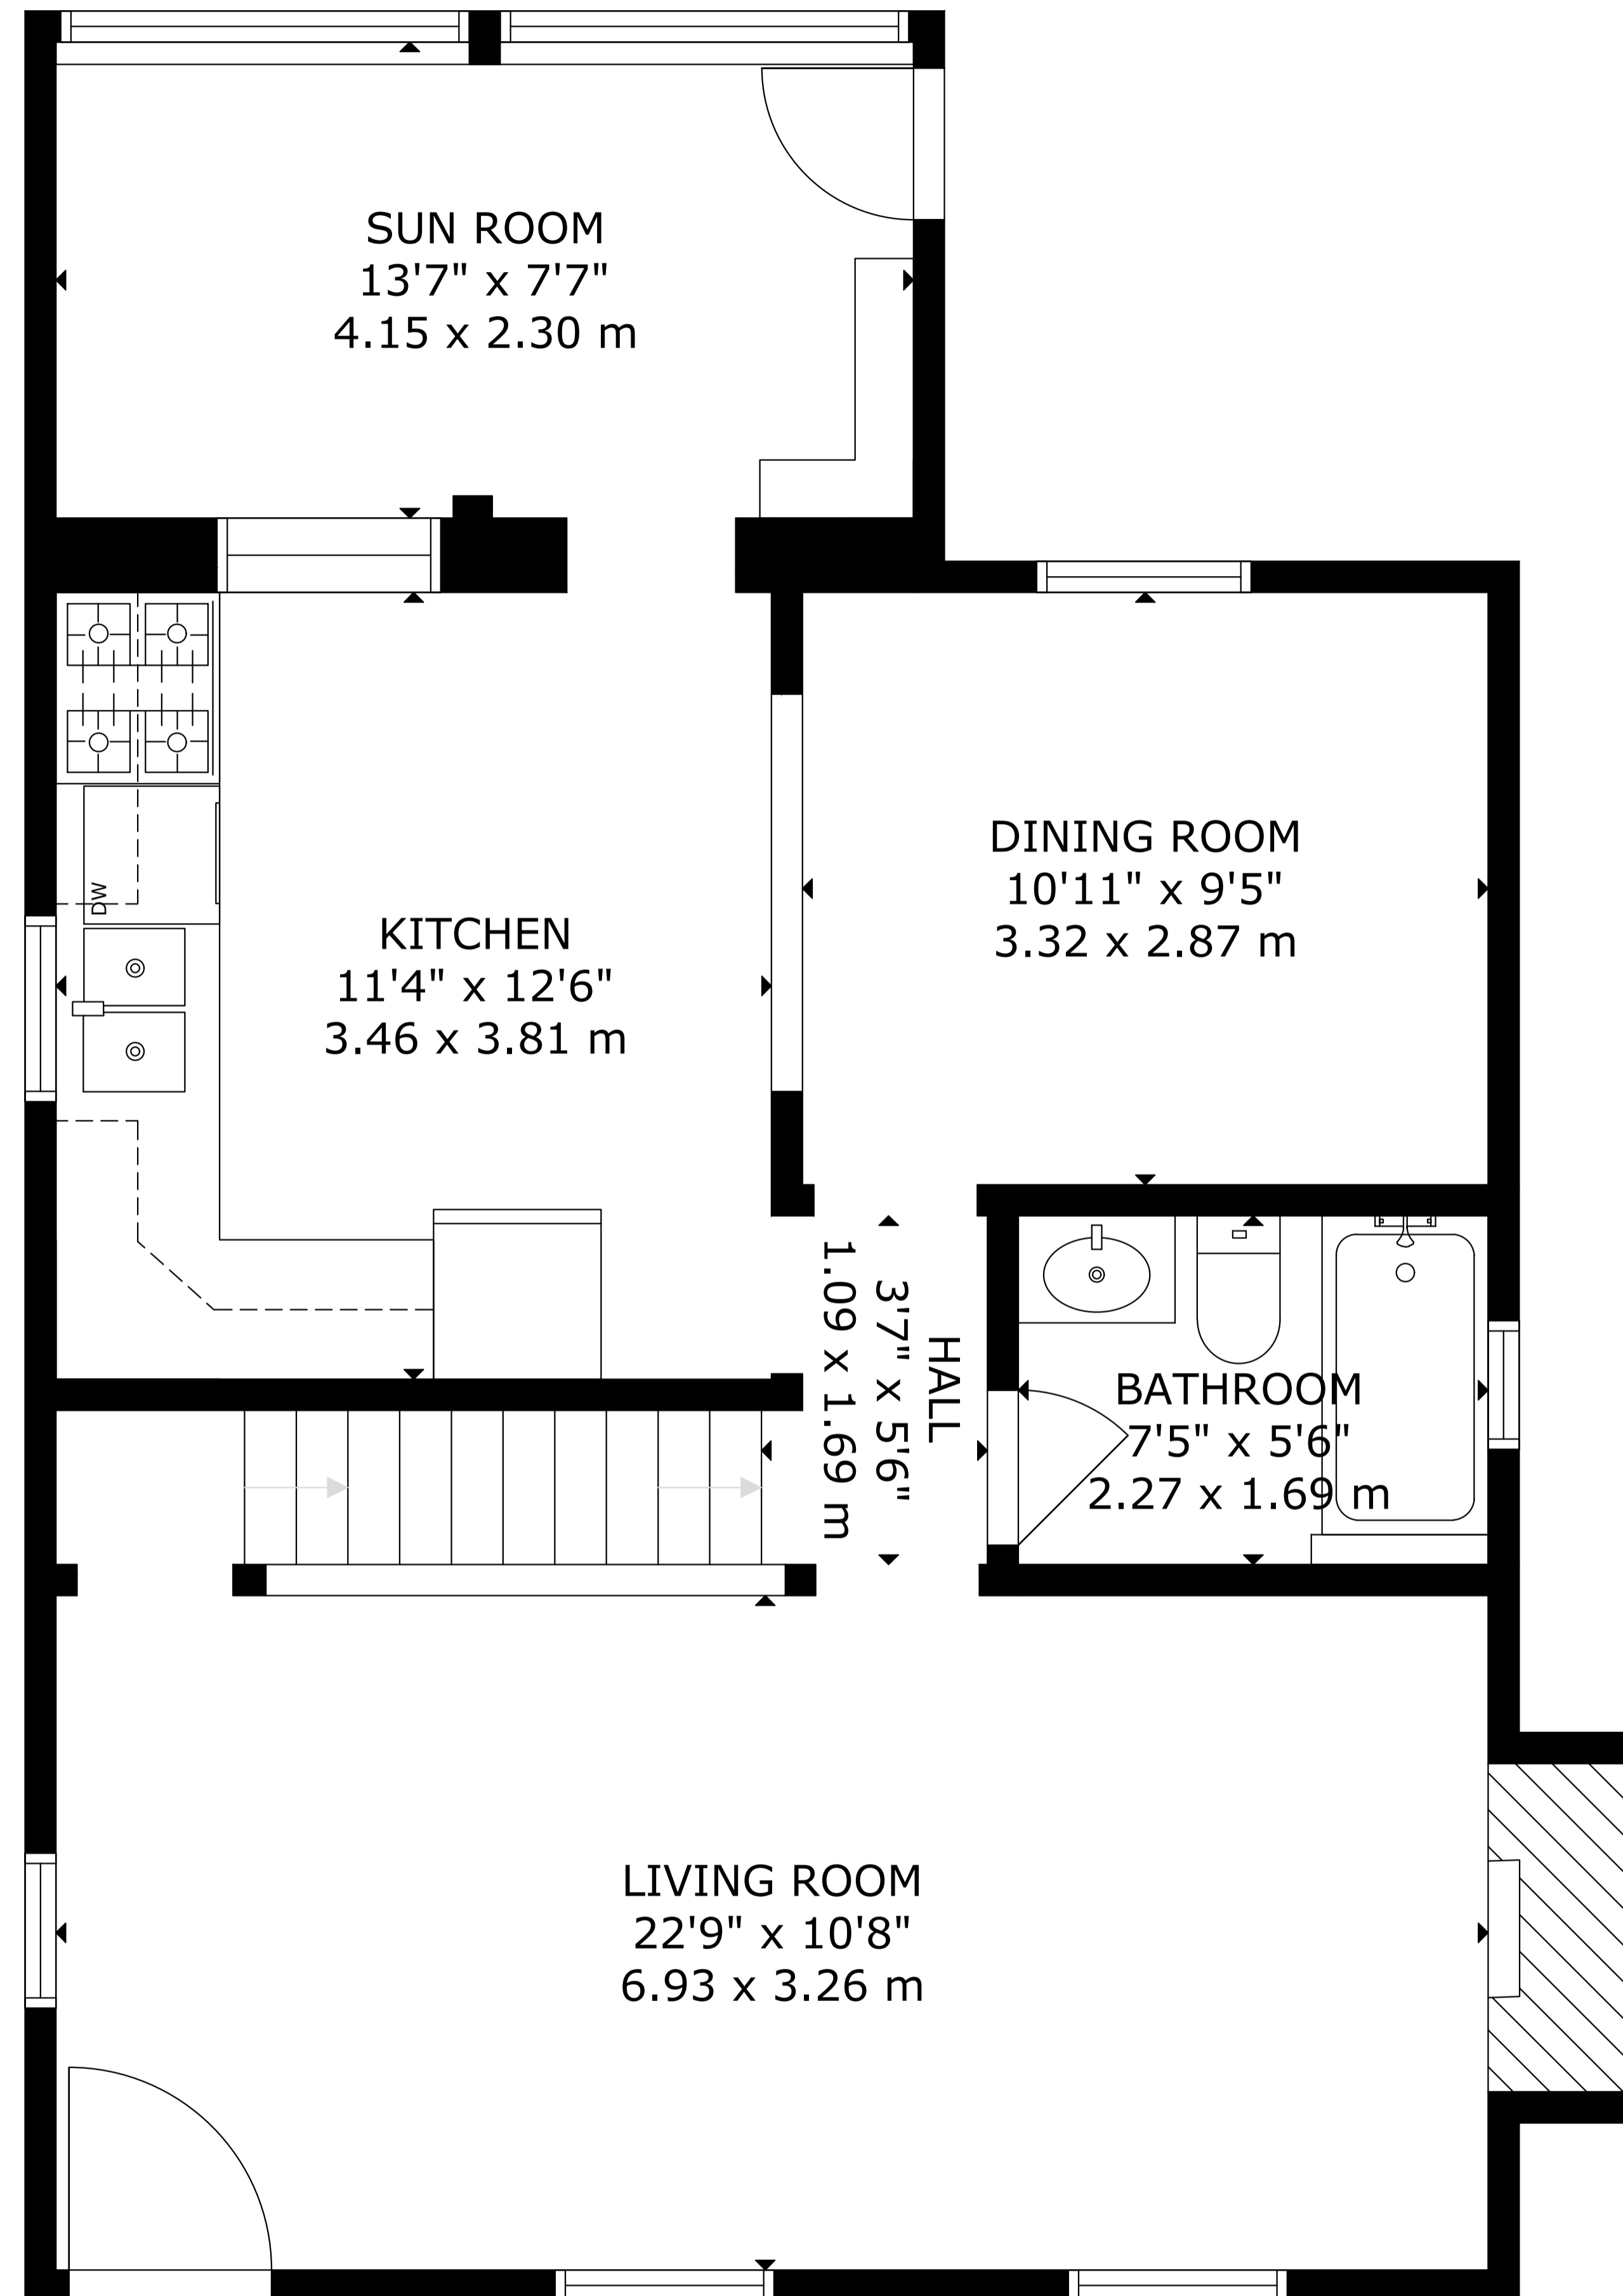

# 64 McDonald Avenue

LOWER LEVEL

MAIN FLOOR

SECOND FLOOR

GROSS INTERNAL AREA  
 MAIN FLOOR: 68 m<sup>2</sup>/736 sq ft, SECOND FLOOR: 32 m<sup>2</sup>/343 sq ft  
 LOWER LEVEL: 56 m<sup>2</sup>/605 sq ft  
 TOTAL: 156 m<sup>2</sup>/1,684 sq ft  
 SIZE AND DIMENSIONS ARE APPROXIMATE, ACTUAL MAY VARY