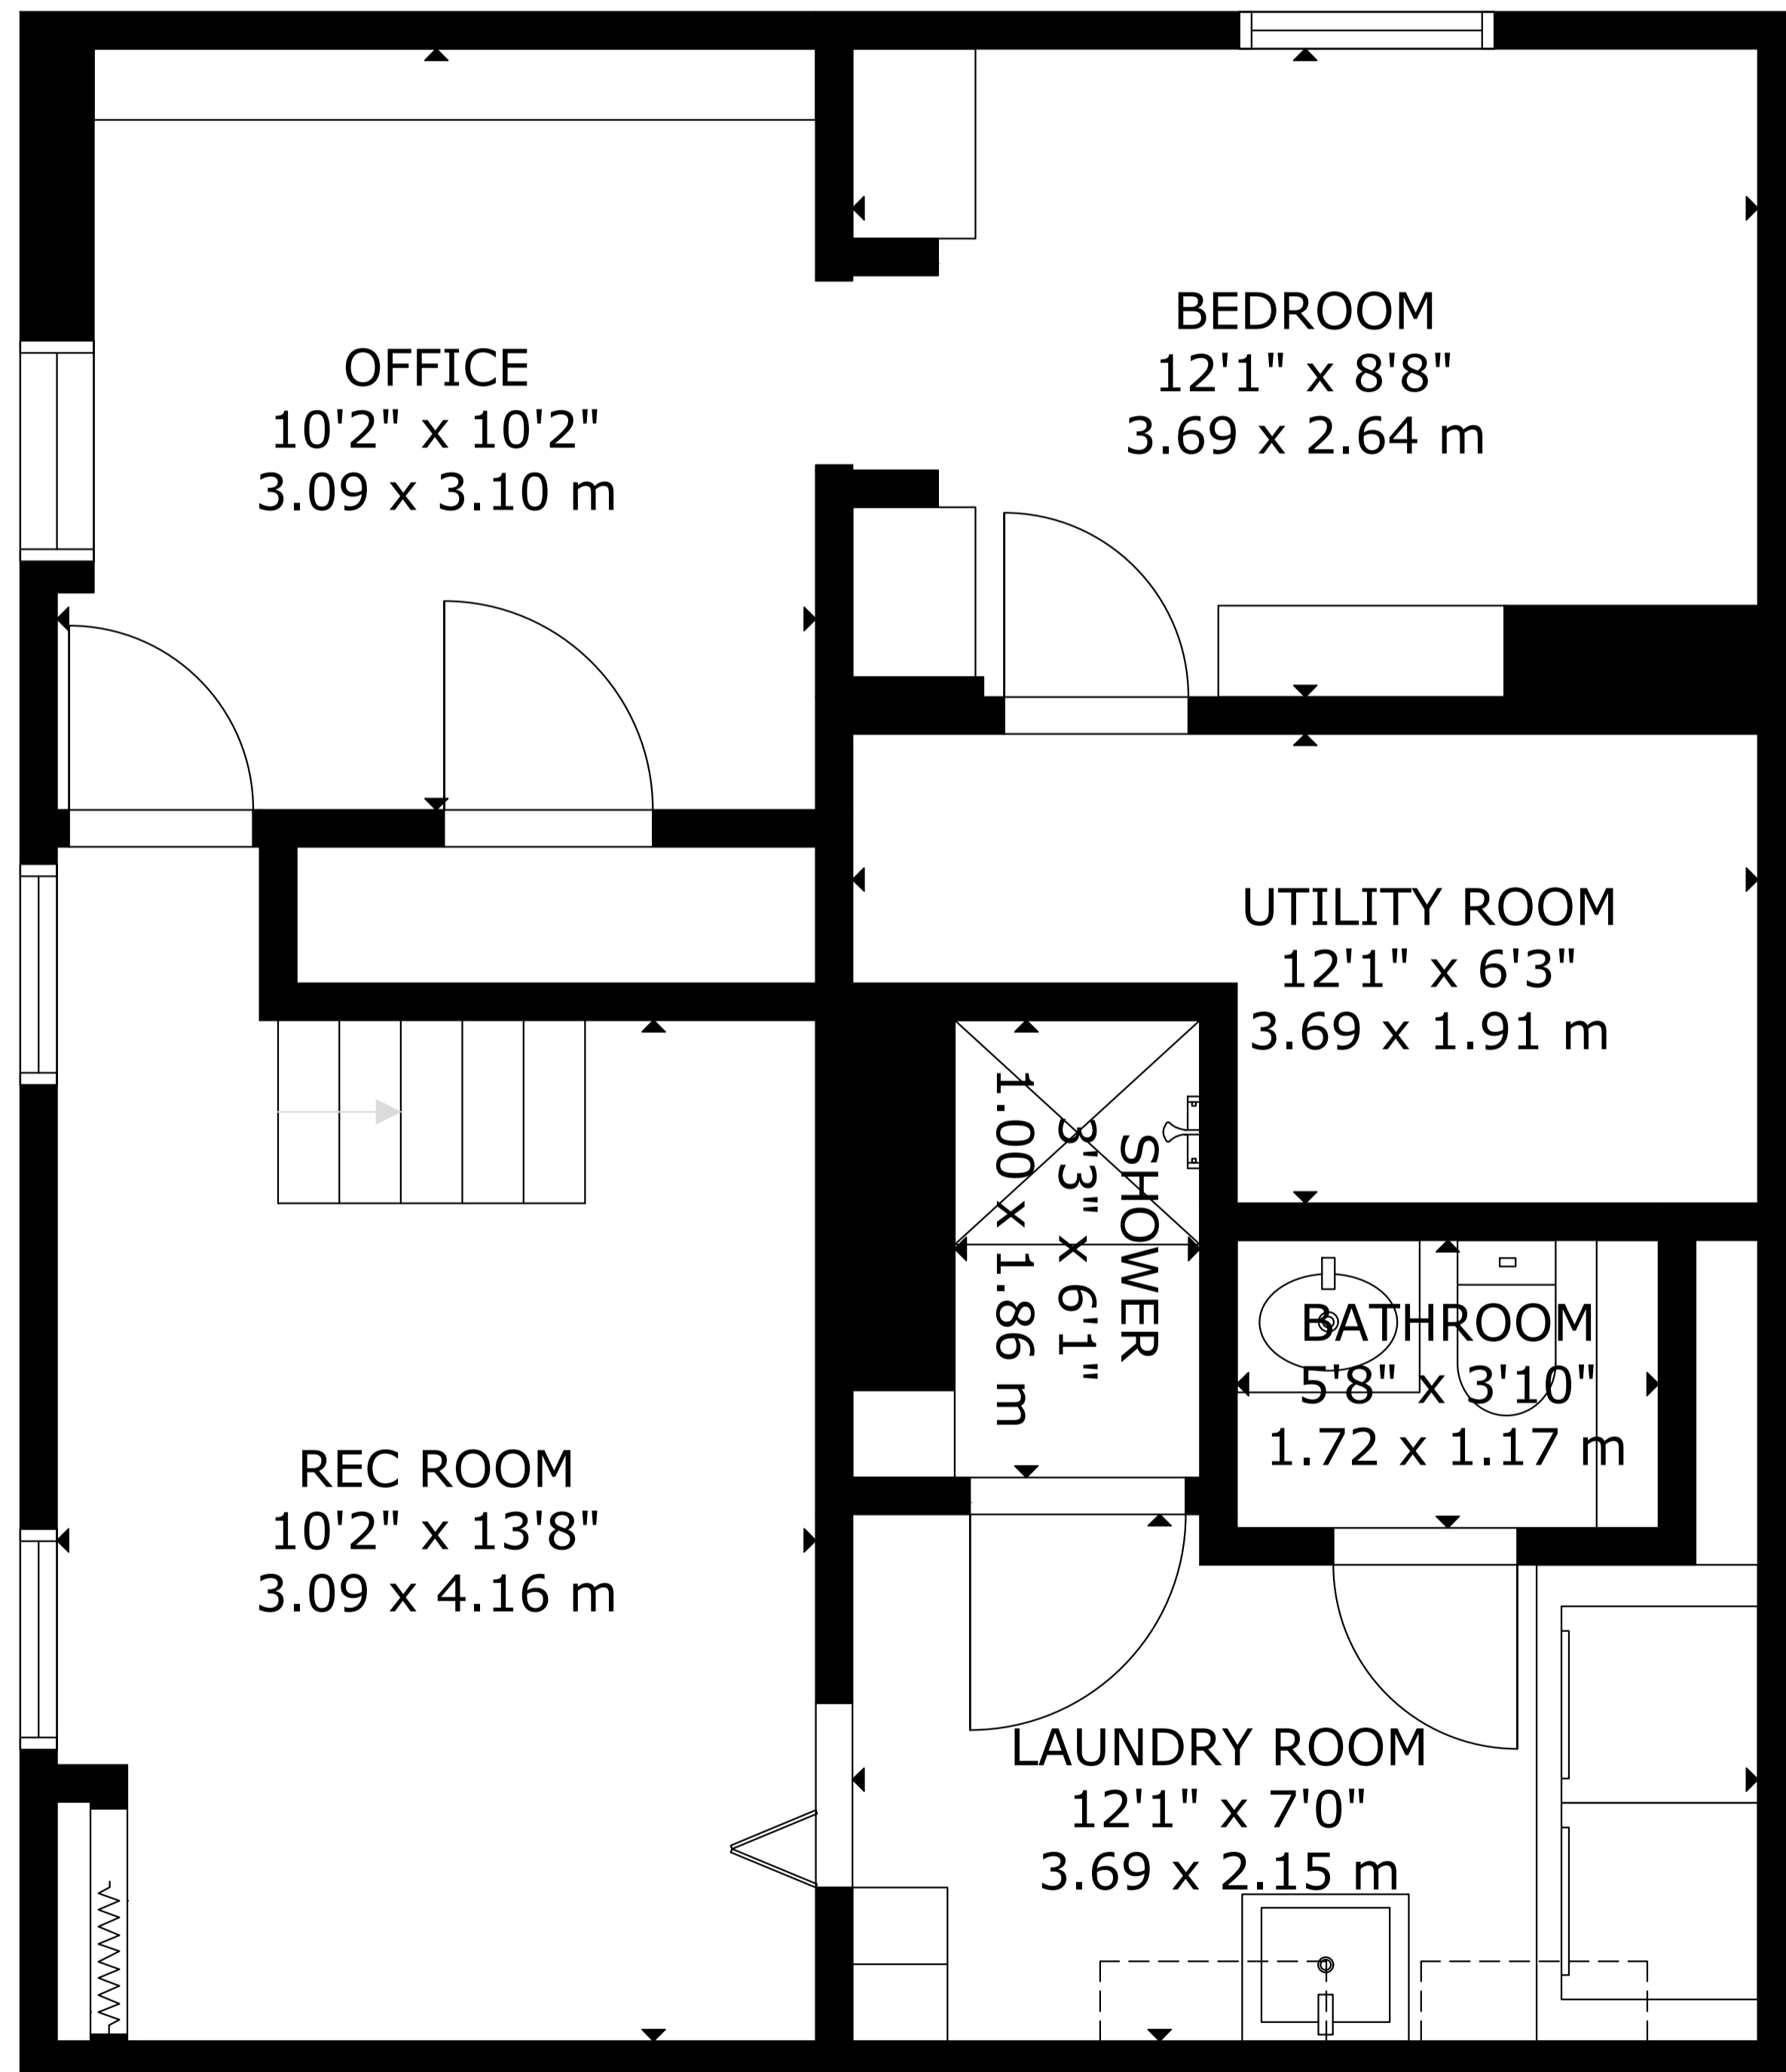

# 64 McDonald Avenue

LOWER LEVEL

MAIN FLOOR

SECOND FLOOR

GROSS INTERNAL AREA  
 MAIN FLOOR: 68 m<sup>2</sup>/736 sq ft, SECOND FLOOR: 32 m<sup>2</sup>/343 sq ft  
 LOWER LEVEL: 56 m<sup>2</sup>/605 sq ft  
 TOTAL: 156 m<sup>2</sup>/1,684 sq ft  
 SIZE AND DIMENSIONS ARE APPROXIMATE, ACTUAL MAY VARY