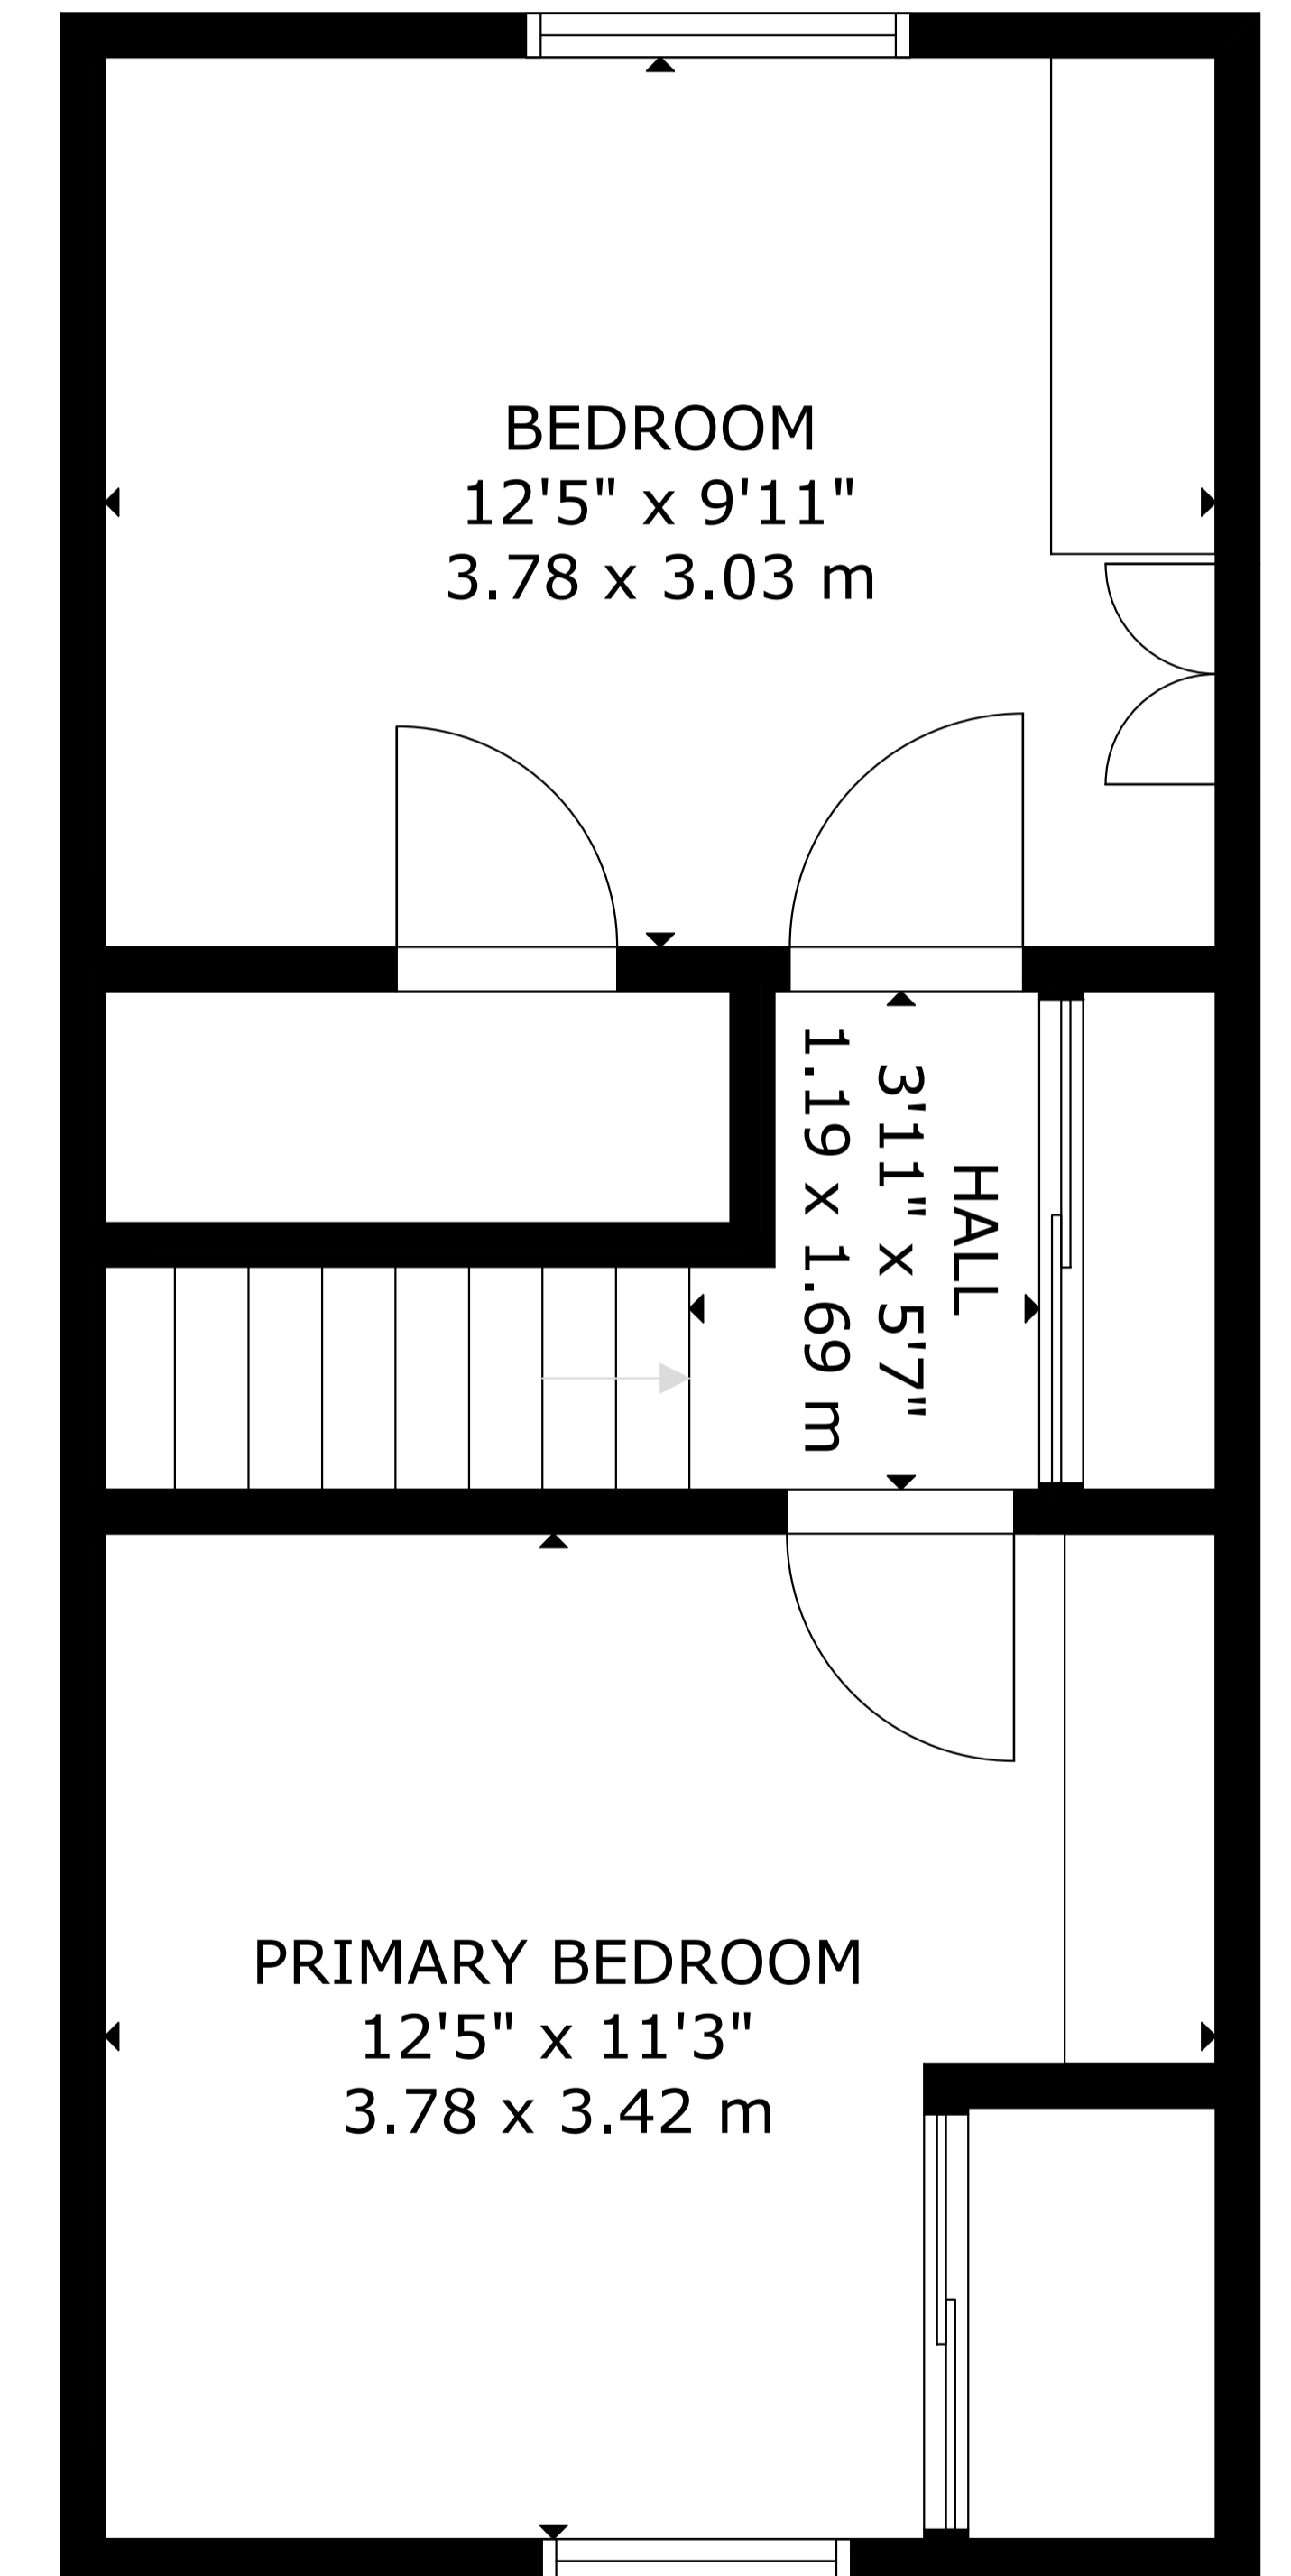

# 64 McDonald Avenue

LOWER LEVEL

MAIN FLOOR

SECOND FLOOR

GROSS INTERNAL AREA  
 MAIN FLOOR: 68 m<sup>2</sup>/736 sq ft, SECOND FLOOR: 32 m<sup>2</sup>/343 sq ft  
 LOWER LEVEL: 56 m<sup>2</sup>/605 sq ft  
 TOTAL: 156 m<sup>2</sup>/1,684 sq ft  
 SIZE AND DIMENSIONS ARE APPROXIMATE, ACTUAL MAY VARY