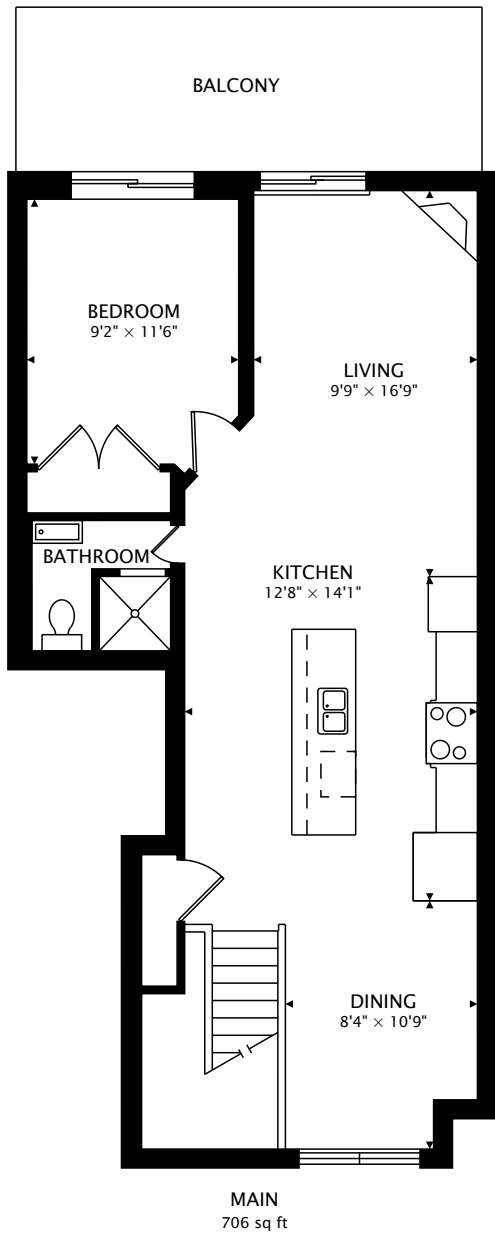

36 RUSHOLME PARK CRES #24

TORONTO, ON

TOTAL
1280 sq ft

CAPTURED ON: 9 SEP 2023
DIMENSIONS, AREAS, LAYOUTS AND DETAILS ARE APPROXIMATE
AND SHOULD BE CONSIDERED ILLUSTRATIVE ONLY.