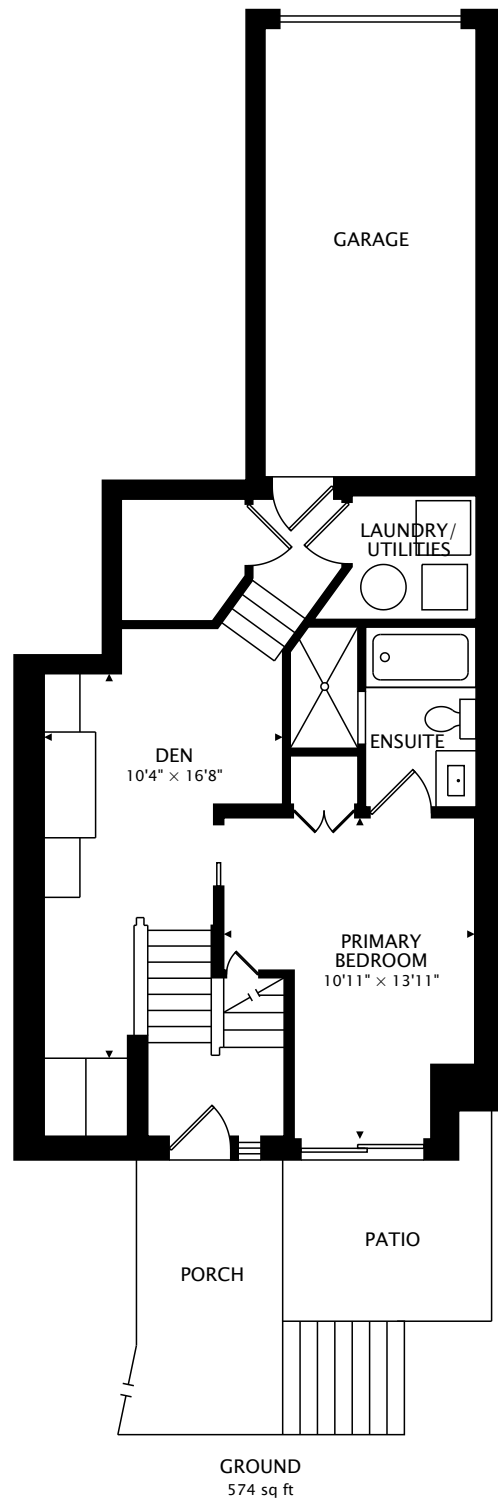

36 RUSHOLME PARK CRES #24

TORONTO, ON

TOTAL
1280 sq ft

CAPTURED ON: 9 SEP 2023
DIMENSIONS, AREAS, LAYOUTS AND DETAILS ARE APPROXIMATE
AND SHOULD BE CONSIDERED ILLUSTRATIVE ONLY.