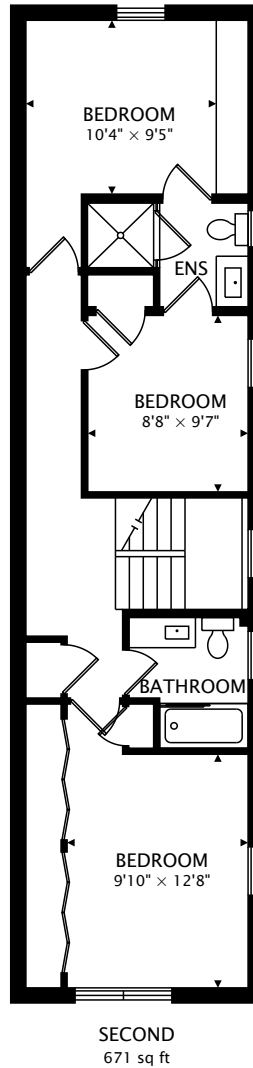

GROUND
448 sq ft

TOTAL

1838 sq ft + 448 sq ft BELOW GRADE

CAPTURED ON: 20 JUN 2023

DIMENSIONS, AREAS, LAYOUTS AND DETAILS ARE APPROXIMATE
AND SHOULD BE CONSIDERED ILLUSTRATIVE ONLY.

by Andrea Simone Photography
real.vision | andreasimone.com

Jenny Maycock

Sales Representative
Bspoke Realty Inc.

D: 416.576.8621 O: 416.274.2068

jenny@getwhatyouwant.ca

<https://www.getwhatyouwant.ca>

TOTAL

1838 sq ft + 448 sq ft BELOW GRADE

by Andrea Simone Photography
real.vision | andreasimone.com