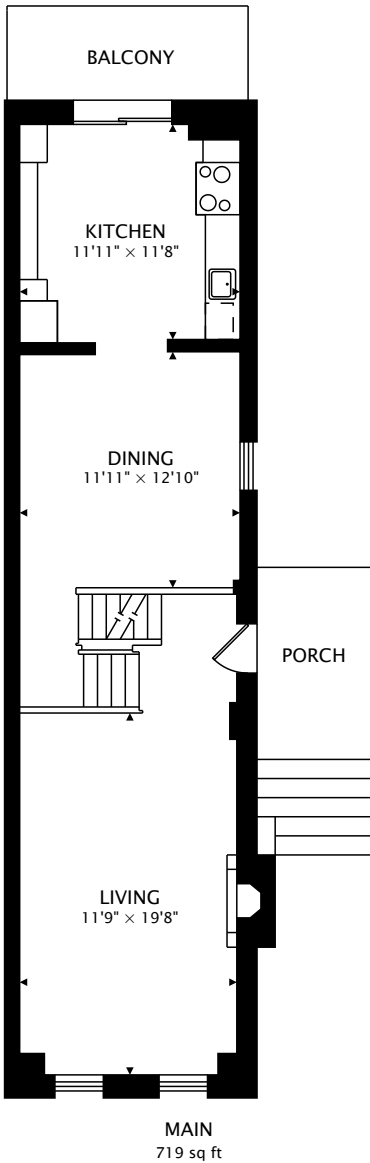

GROUND
448 sq ft

TOTAL

1838 sq ft + 448 sq ft BELOW GRADE

CAPTURED ON: 20 JUN 2023

DIMENSIONS, AREAS, LAYOUTS AND DETAILS ARE APPROXIMATE
AND SHOULD BE CONSIDERED ILLUSTRATIVE ONLY.

by Andrea Simone Photography
real.vision | andreasimone.com

Jenny Maycock

Sales Representative
Bspoke Realty Inc.

D: 416.576.8621 O: 416.274.2068

jenny@getwhatyouwant.ca

<https://www.getwhatyouwant.ca>

TOTAL

1838 sq ft + 448 sq ft BELOW GRADE

by Andrea Simone Photography
real.vision | andreasimone.com