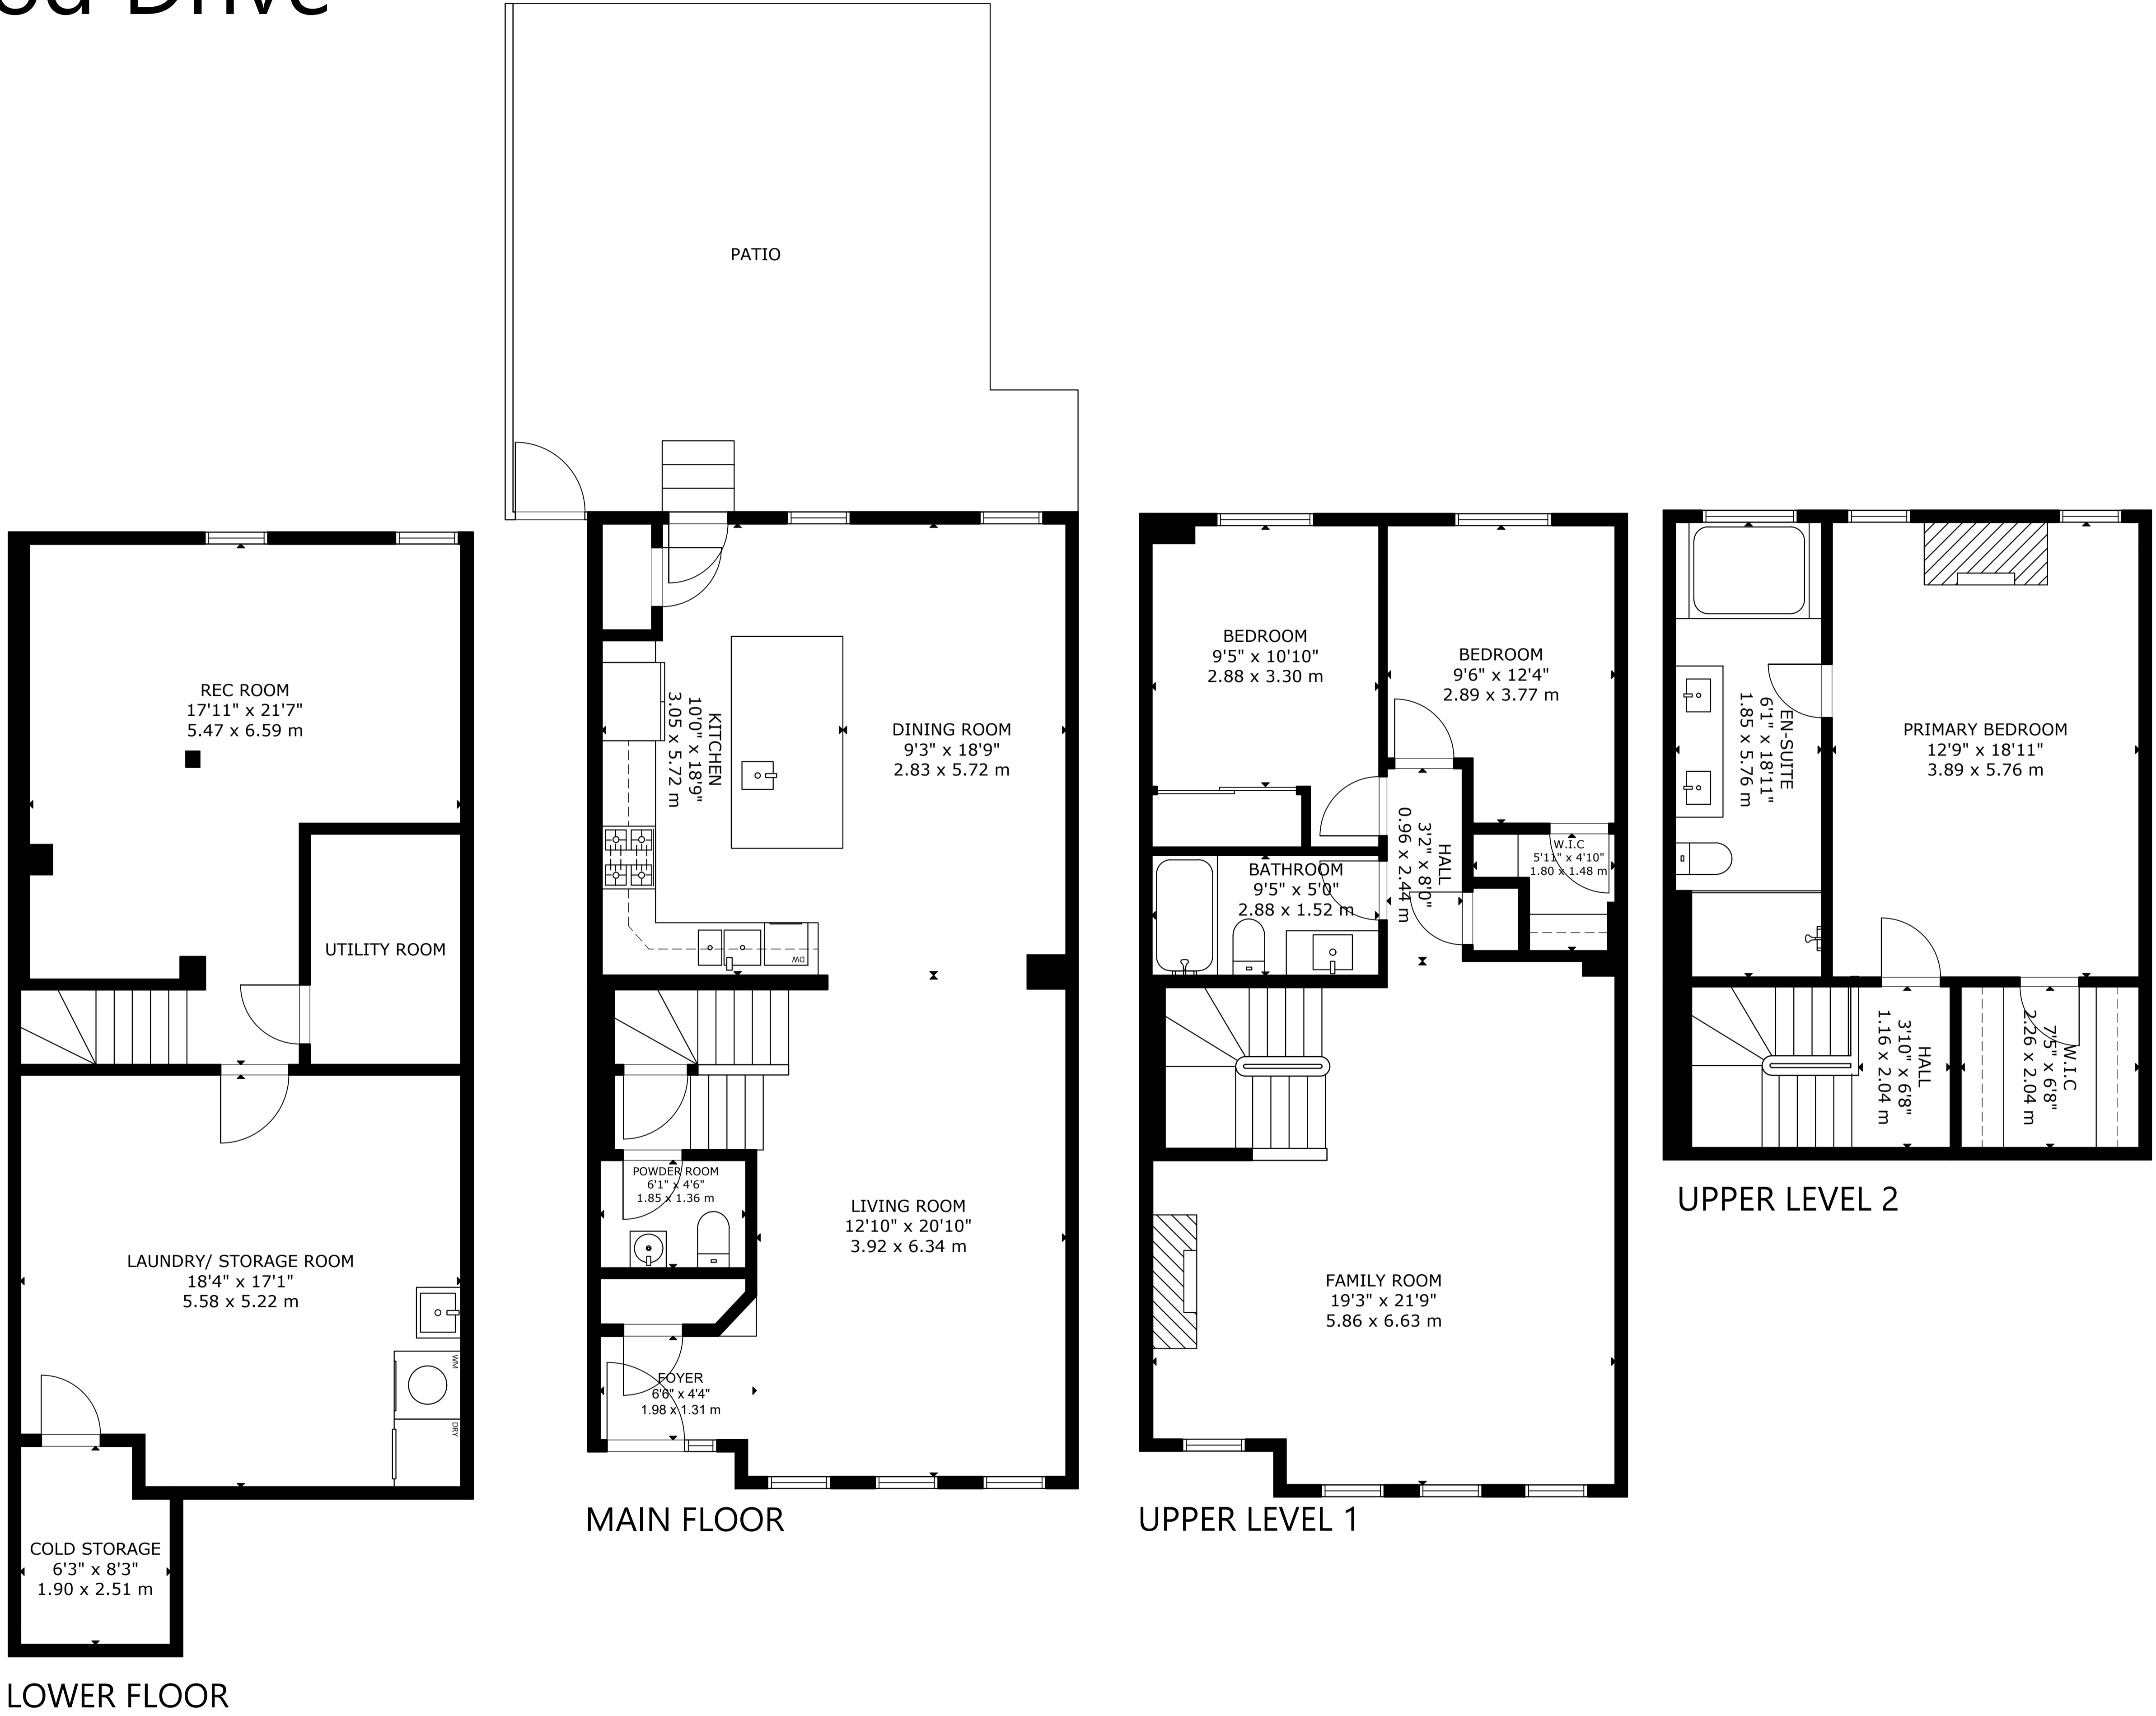

92 Littlewood Drive

GROSS INTERNAL AREA
 MAIN FLOOR: 70 m²/750 sq ft, UPPER LEVEL 1: 70 m²/752 sq ft
 UPPER LEVEL 2: 46 m²/493 sq ft, LOWER FLOOR: 70 m²/751 sq ft
 TOTAL: 256 m²/2,746 sq ft

SIZE AND DIMENSIONS ARE APPROXIMATE, ACTUAL MAY VARY