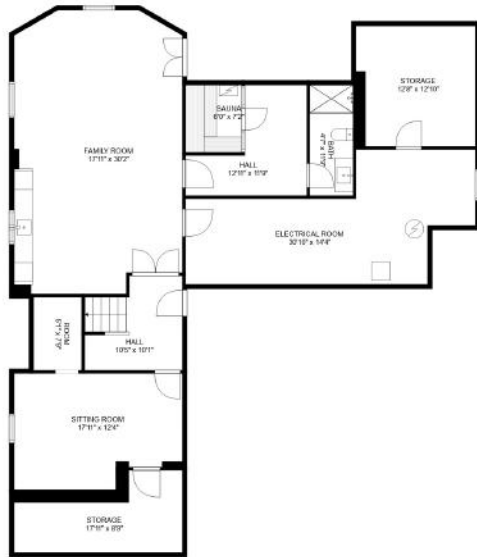

FLOOR 2

FLOOR 3

FLOOR 1

Total scanned area: 6527 sq. ft

Total scanned area: 6527 sq. ft

MEASUREMENTS ARE CALCULATED BY CUBICASA TECHNOLOGY. DEEMED HIGHLY RELIABLE BUT NOT GUARANTEED.

Total scanned area: 6527 sq. ft

MEASUREMENTS ARE CALCULATED BY CUBICASA TECHNOLOGY. DEEMED HIGHLY RELIABLE BUT NOT GUARANTEED.

Total scanned area: 6527 sq. ft

MEASUREMENTS ARE CALCULATED BY CUBICASA TECHNOLOGY. DEEMED HIGHLY RELIABLE BUT NOT GUARANTEED.