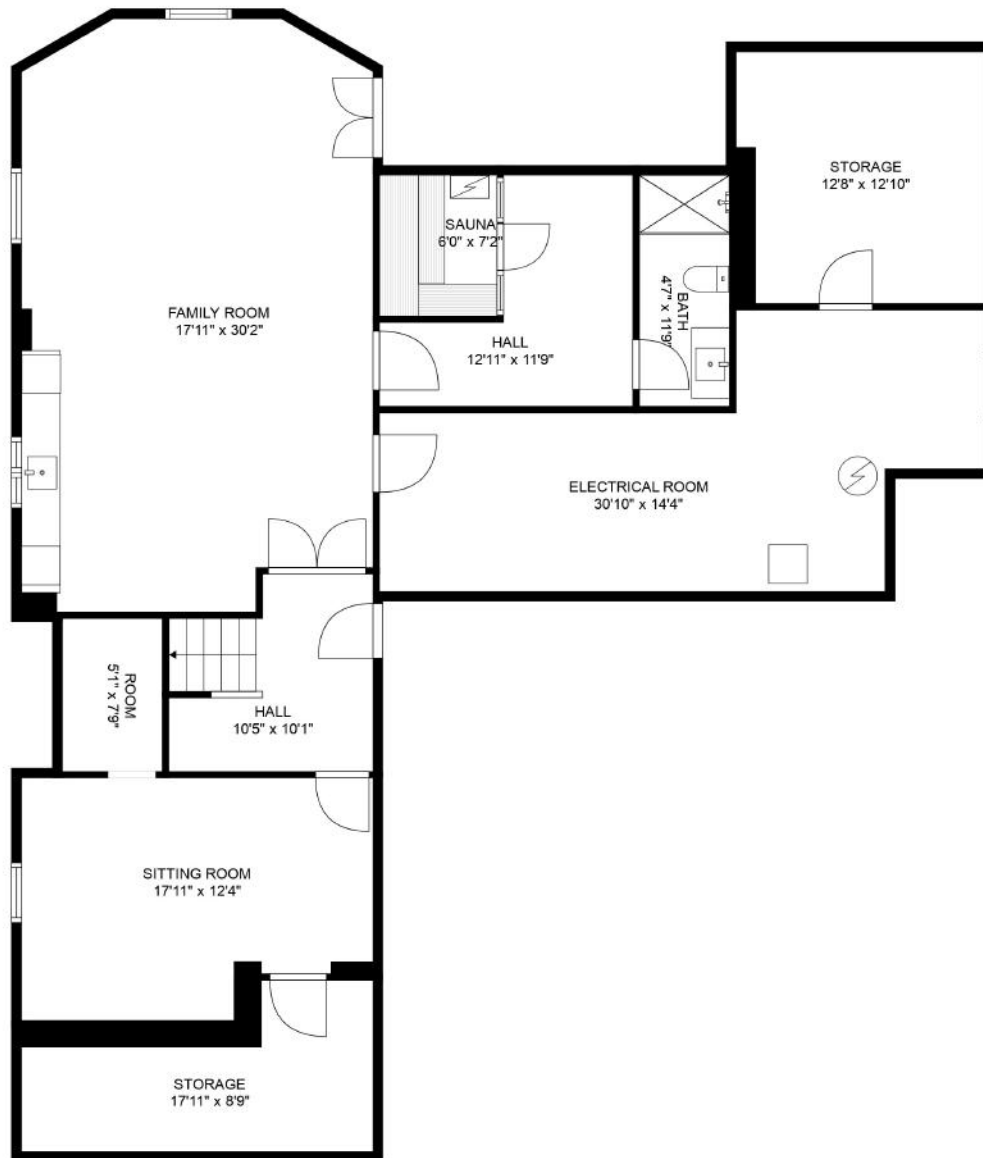

FLOOR 2

FLOOR 3

FLOOR 1

Total scanned area: 6527 sq. ft

Total scanned area: 6527 sq. ft

MEASUREMENTS ARE CALCULATED BY CUBICASA TECHNOLOGY. DEEMED HIGHLY RELIABLE BUT NOT GUARANTEED.

Total scanned area: 6527 sq. ft

MEASUREMENTS ARE CALCULATED BY CUBICASA TECHNOLOGY. DEEMED HIGHLY RELIABLE BUT NOT GUARANTEED.

Total scanned area: 6527 sq. ft

MEASUREMENTS ARE CALCULATED BY CUBICASA TECHNOLOGY. DEEMED HIGHLY RELIABLE BUT NOT GUARANTEED.