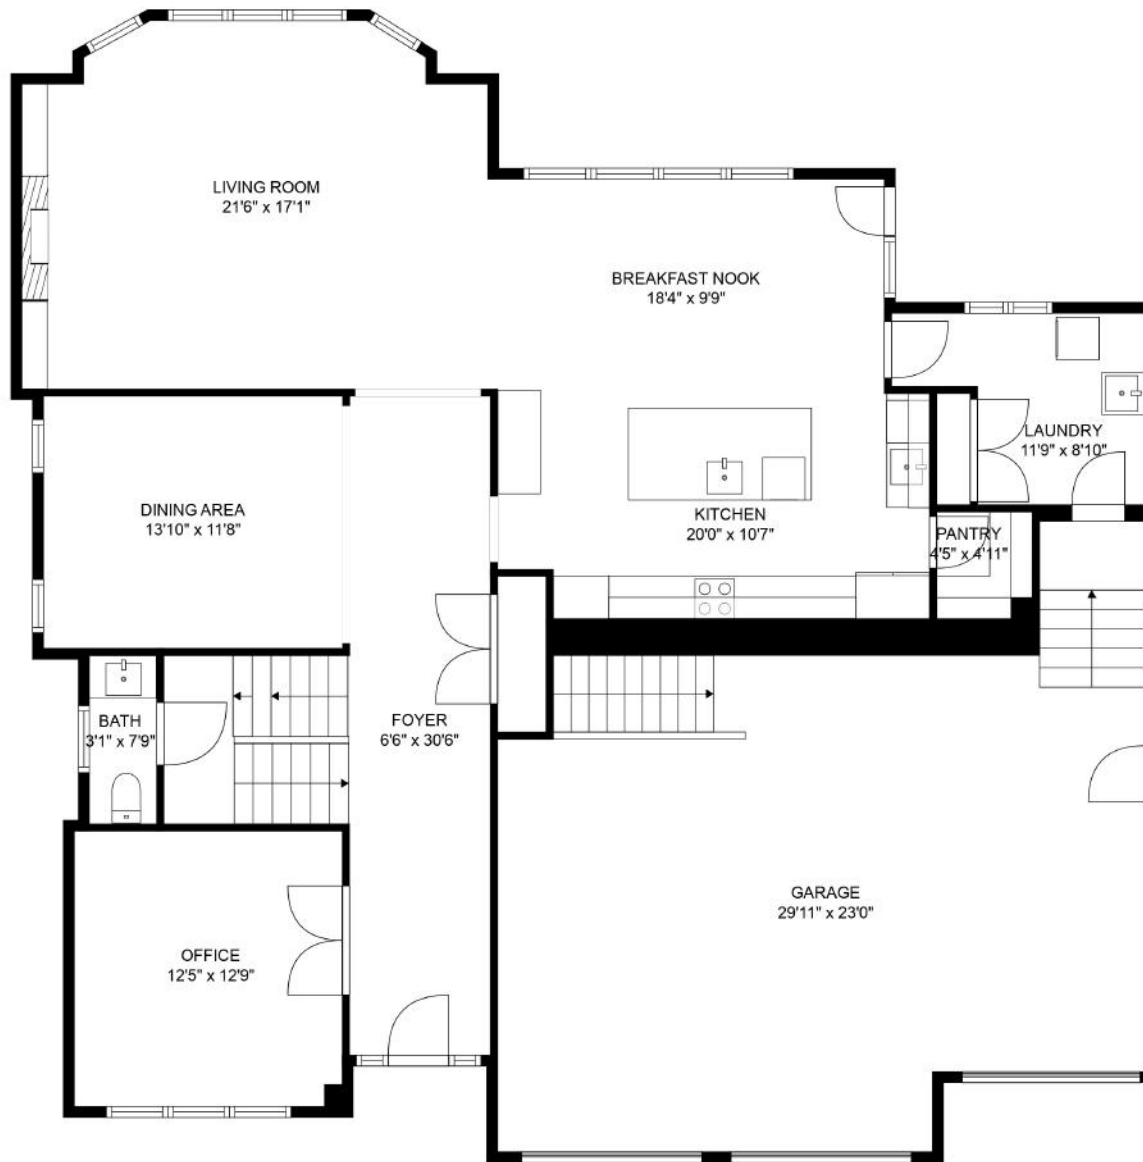

FLOOR 2

FLOOR 3

FLOOR 1

Total scanned area: 6527 sq. ft

Total scanned area: 6527 sq. ft

MEASUREMENTS ARE CALCULATED BY CUBICASA TECHNOLOGY. DEEMED HIGHLY RELIABLE BUT NOT GUARANTEED.

Total scanned area: 6527 sq. ft

MEASUREMENTS ARE CALCULATED BY CUBICASA TECHNOLOGY. DEEMED HIGHLY RELIABLE BUT NOT GUARANTEED.

Total scanned area: 6527 sq. ft

MEASUREMENTS ARE CALCULATED BY CUBICASA TECHNOLOGY. DEEMED HIGHLY RELIABLE BUT NOT GUARANTEED.