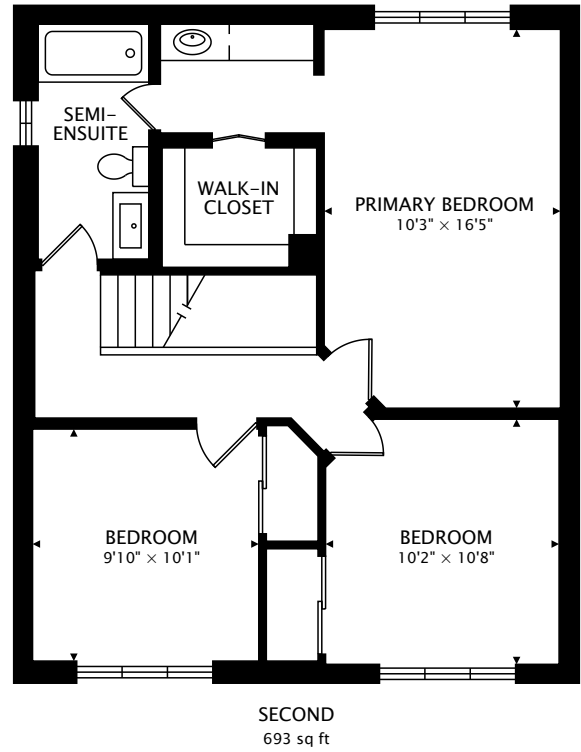

3100 KILBRIDE CRESCENT

MISSISSAUGA, ON

TOTAL
1321 sq ft + 626 sq ft BELOW GRADE

CAPTURED ON: 19 MAY 2023
DIMENSIONS, AREAS, LAYOUTS AND DETAILS ARE APPROXIMATE AND SHOULD BE CONSIDERED ILLUSTRATIVE ONLY.