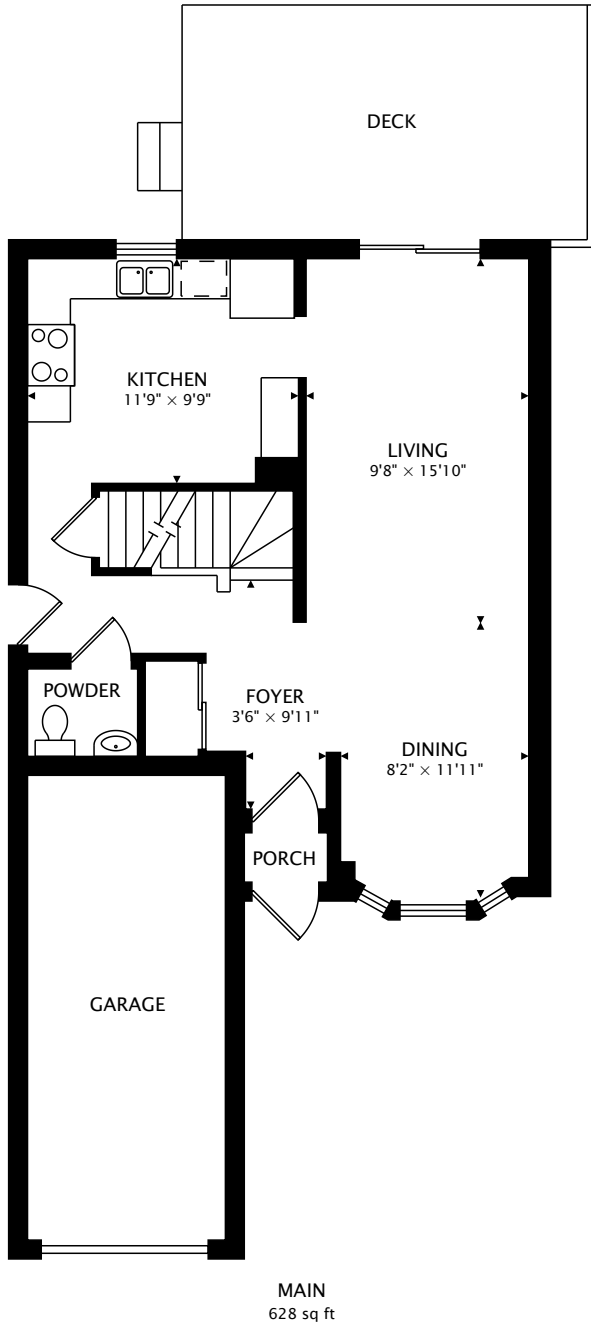

3100 KILBRIDE CRESCENT

MISSISSAUGA, ON

TOTAL
1321 sq ft + 626 sq ft BELOW GRADE

CAPTURED ON: 19 MAY 2023
DIMENSIONS, AREAS, LAYOUTS AND DETAILS ARE APPROXIMATE AND SHOULD BE CONSIDERED ILLUSTRATIVE ONLY.