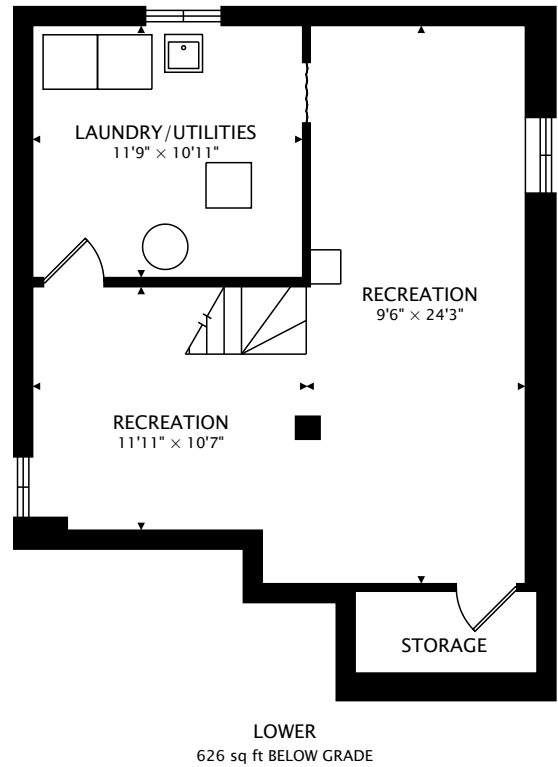

3100 KILBRIDE CRESCENT

MISSISSAUGA, ON

TOTAL
1321 sq ft + 626 sq ft BELOW GRADE

CAPTURED ON: 19 MAY 2023
DIMENSIONS, AREAS, LAYOUTS AND DETAILS ARE APPROXIMATE AND SHOULD BE CONSIDERED ILLUSTRATIVE ONLY.