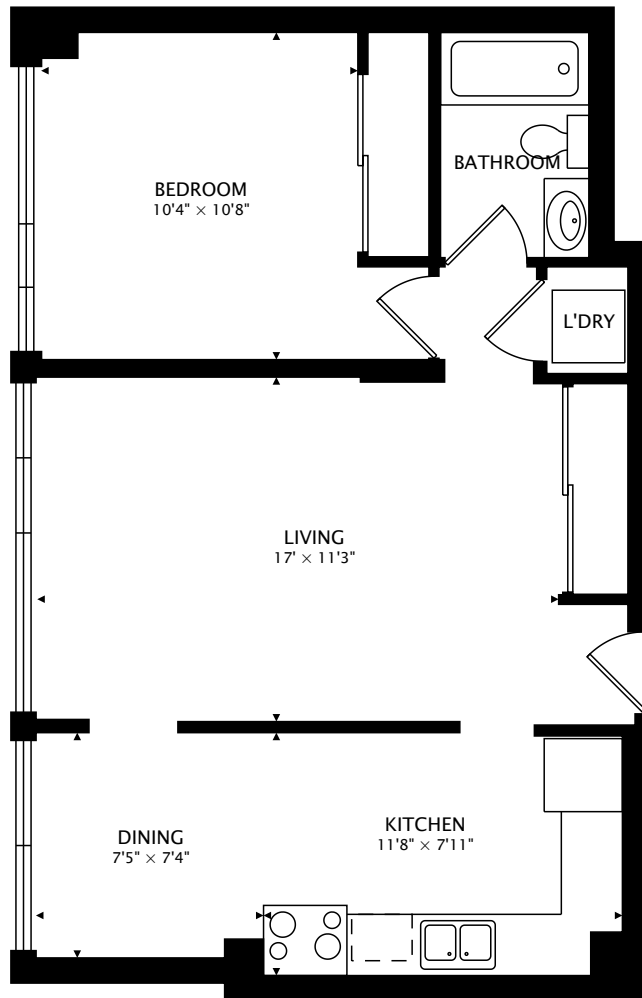

735 DON MILLS RD #504
TORONTO, ON

642 sq ft