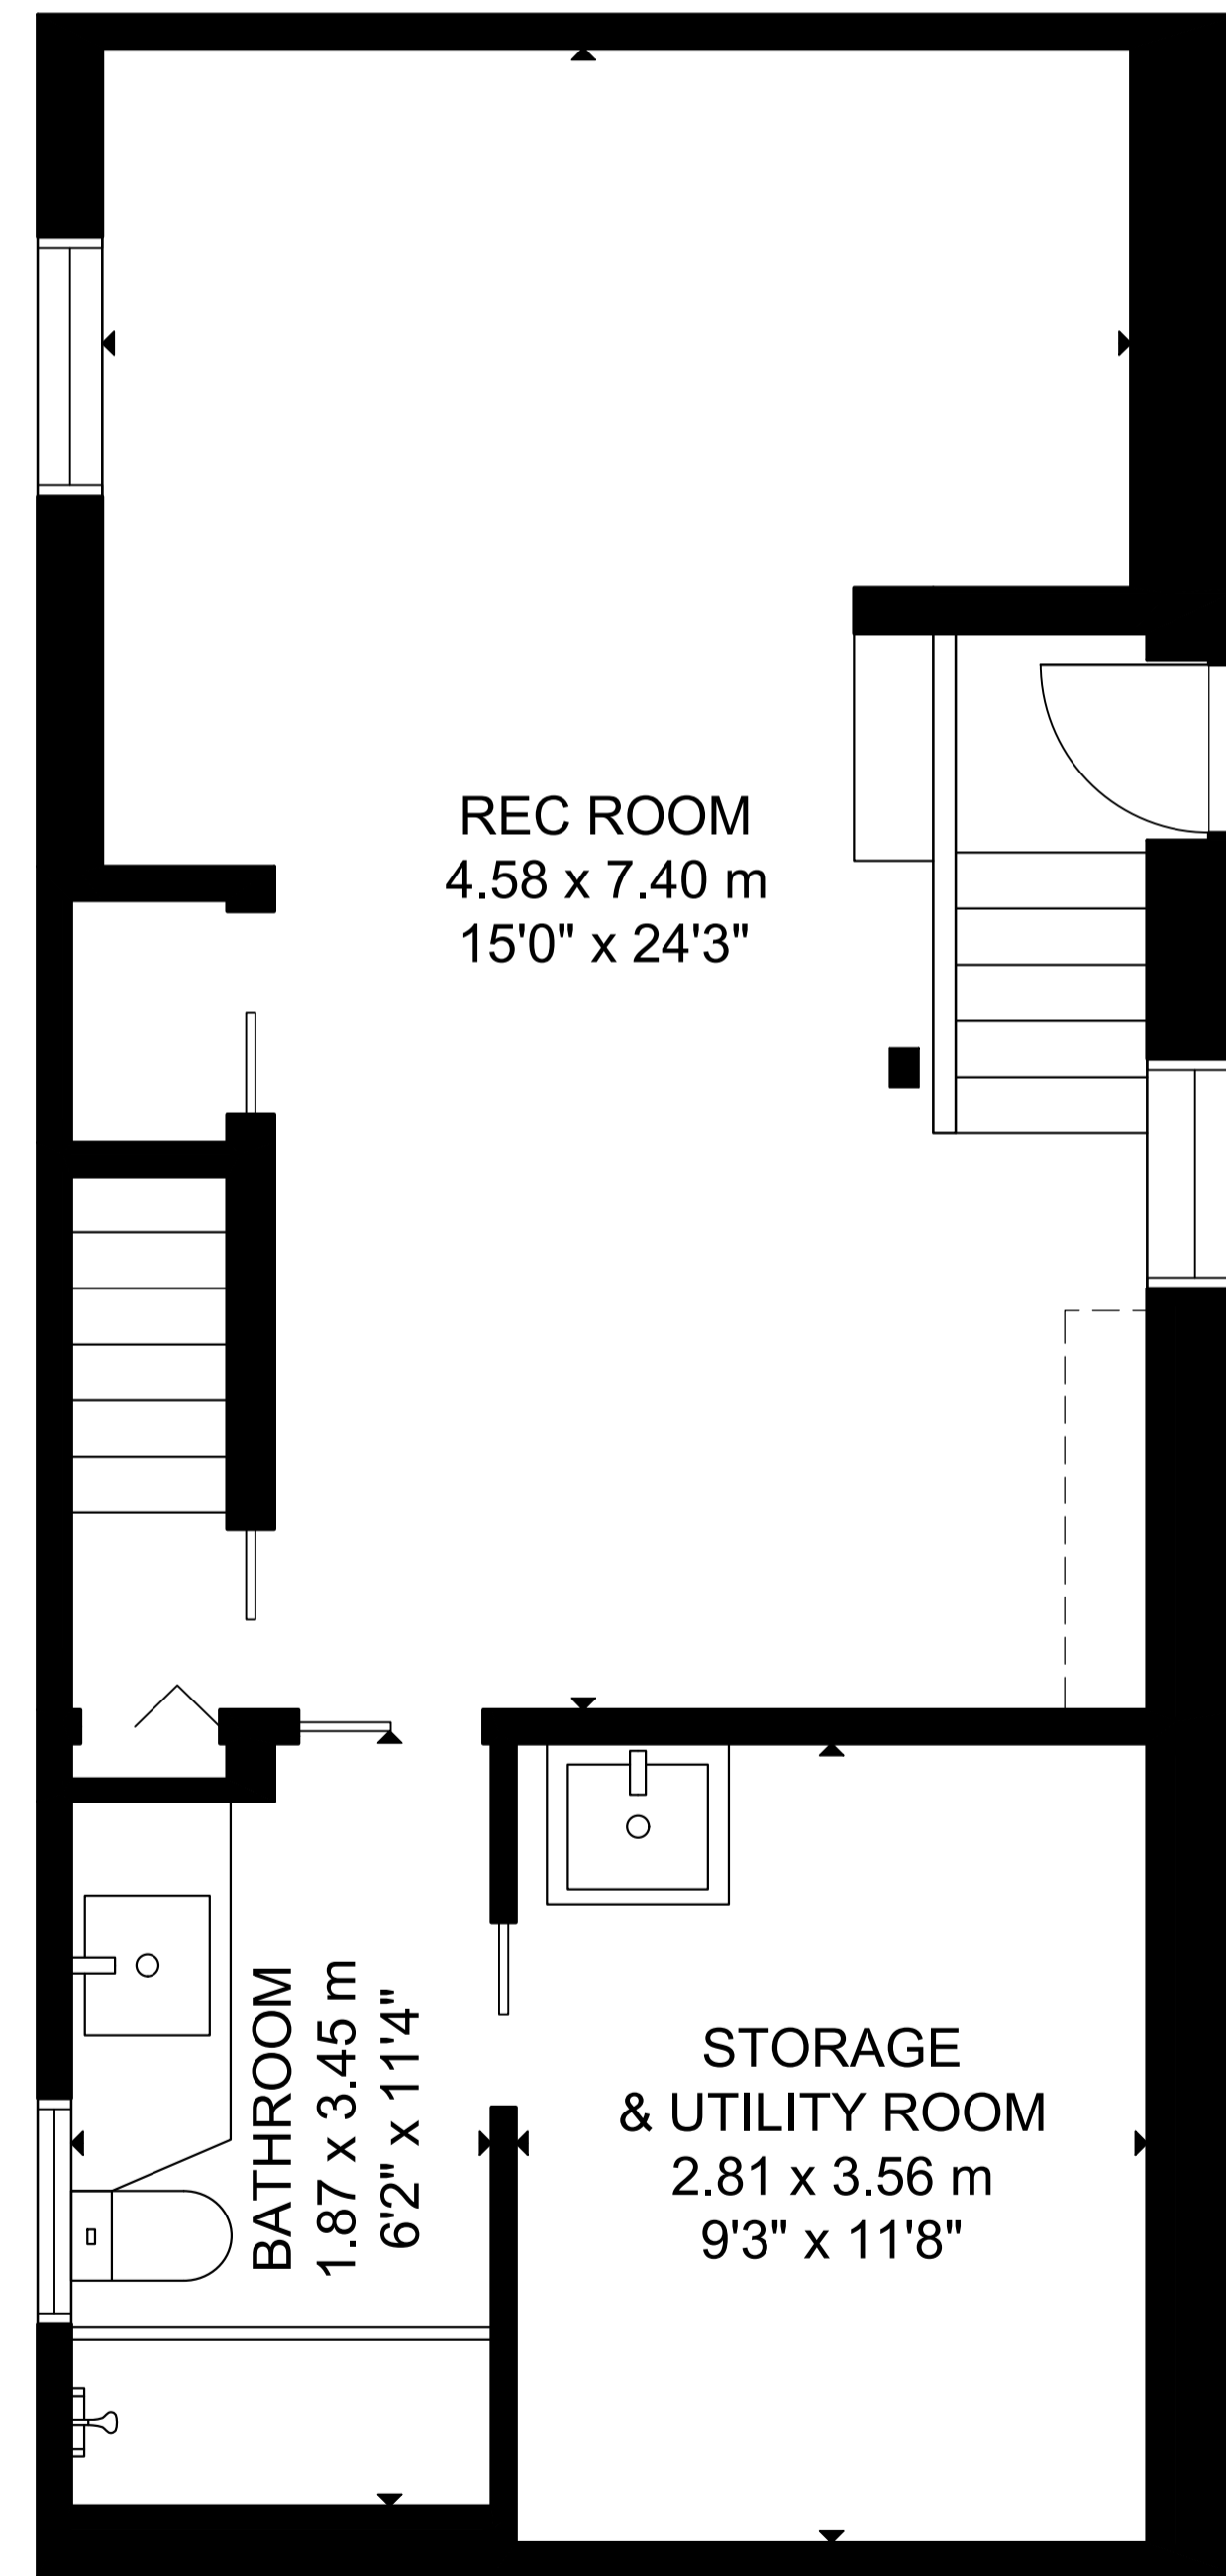

181 Wineva Avenue

LOWER FLOOR

MAIN FLOOR

SECOND FLOOR

THIRD FLOOR

GROSS INTERNAL AREA
 LOWER FLOOR: 52 m²/565 sq ft, MAIN FLOOR: 55 m²/594 sq ft
 SECOND FLOOR: 58 m²/620 sq ft, THIRD FLOOR: 52 m²/556 sq ft
 TOTAL: 217 m²/2,335 sq ft
 SIZE AND DIMENSIONS ARE APPROXIMATE, ACTUAL MAY VARY.