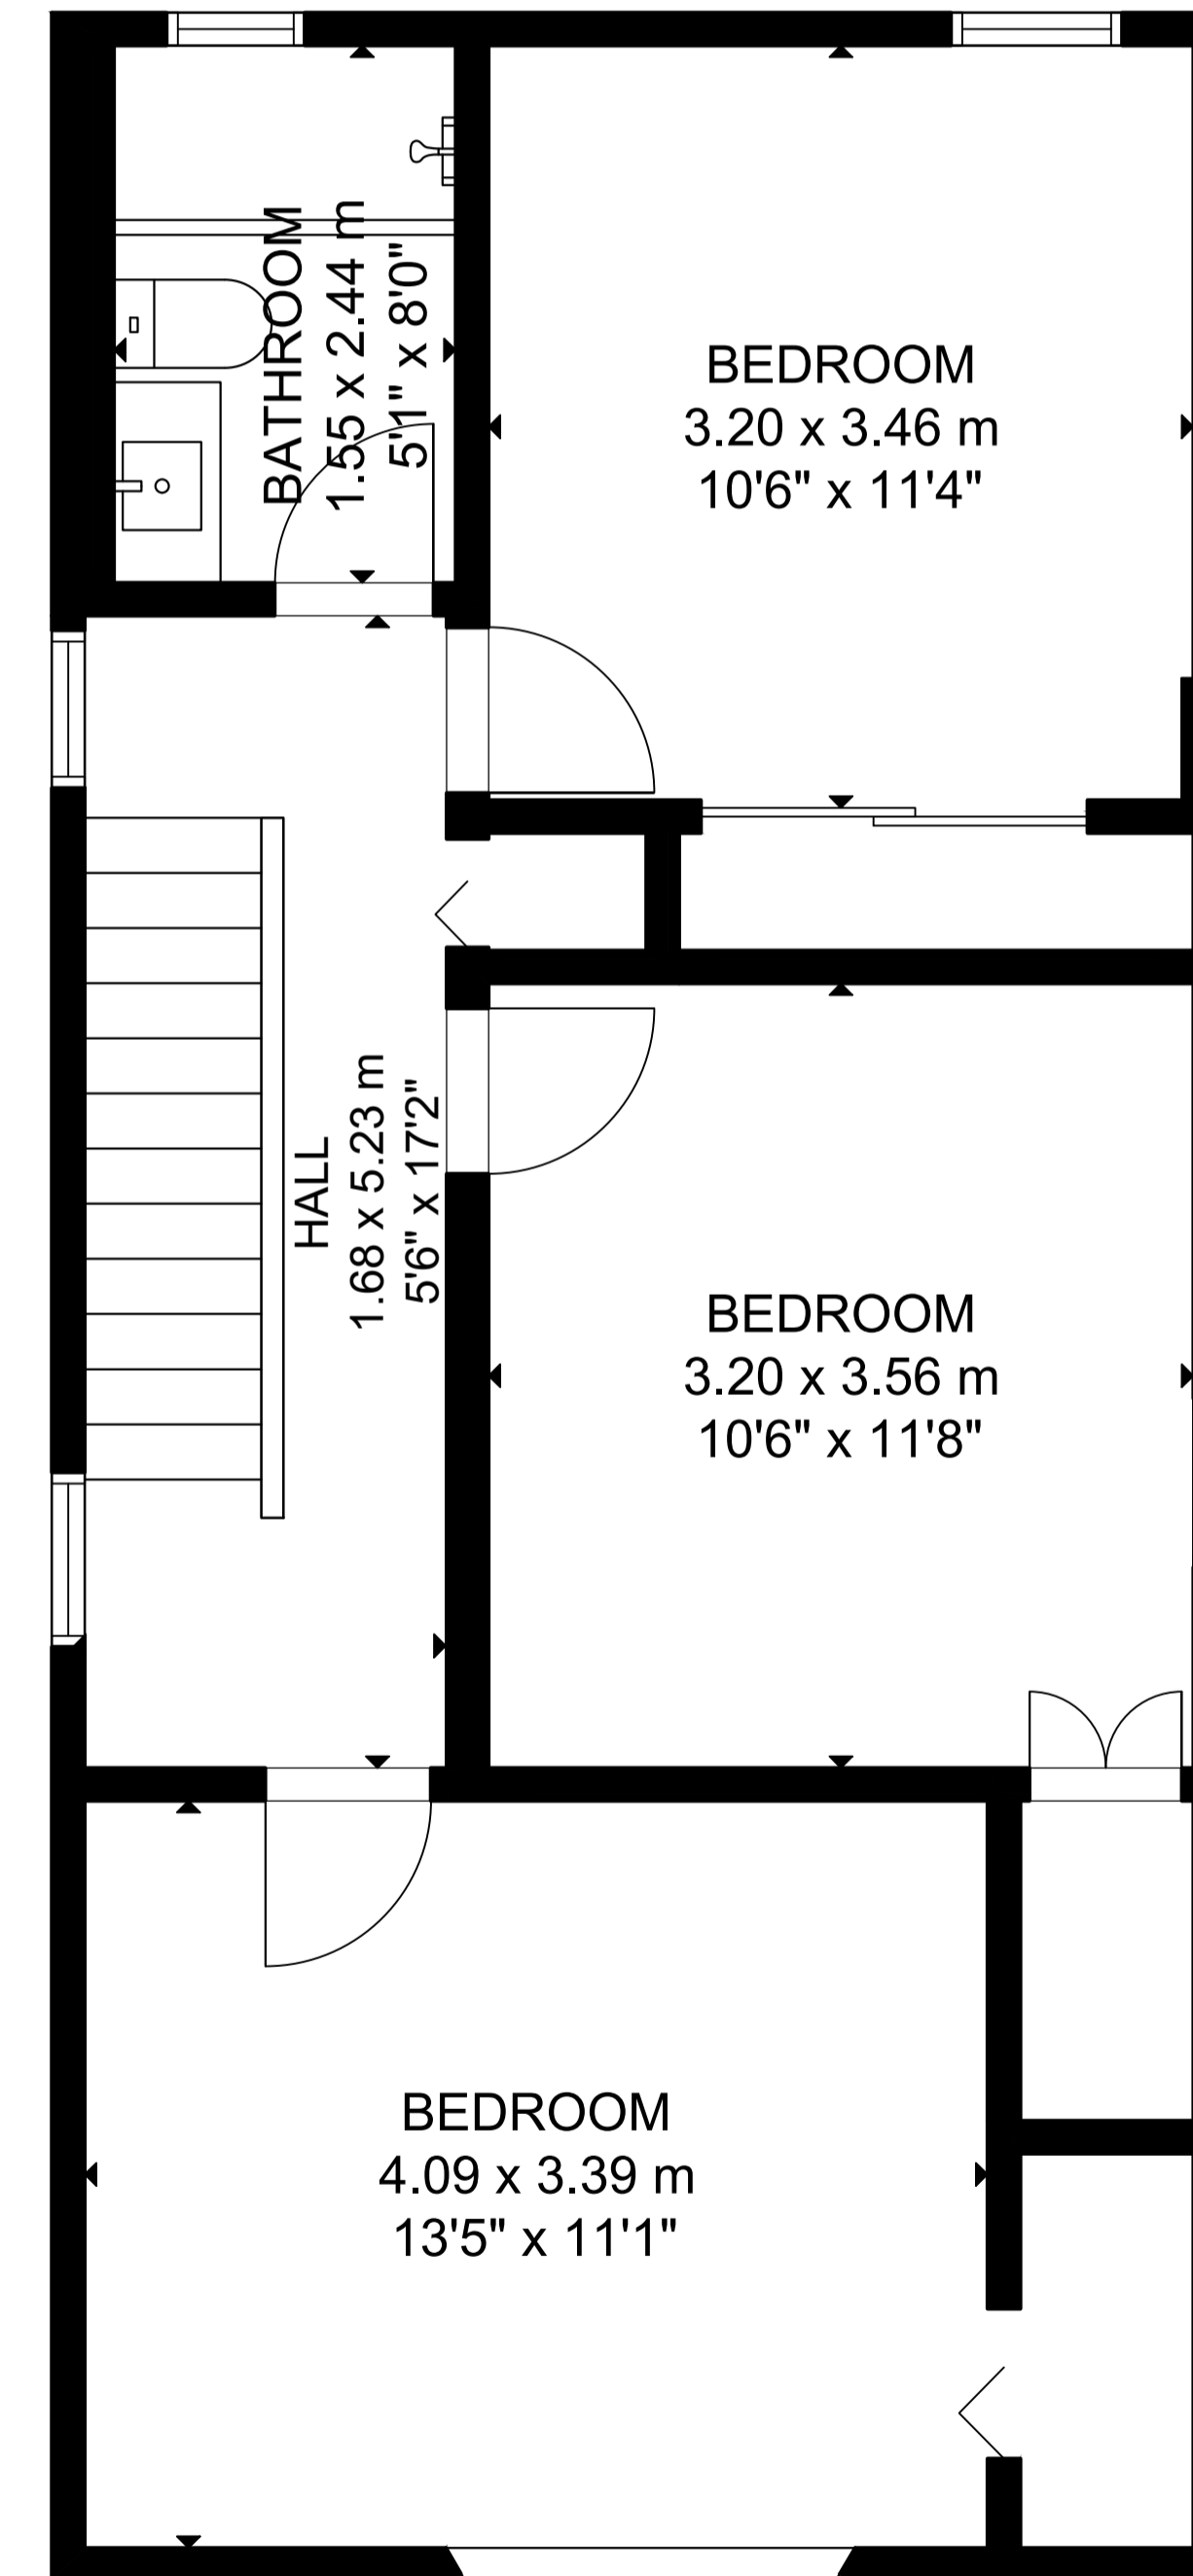

181 Wineva Avenue

LOWER FLOOR

MAIN FLOOR

SECOND FLOOR

THIRD FLOOR

GROSS INTERNAL AREA
 LOWER FLOOR: 52 m²/565 sq ft, MAIN FLOOR: 55 m²/594 sq ft
 SECOND FLOOR: 58 m²/620 sq ft, THIRD FLOOR: 52 m²/556 sq ft
 TOTAL: 217 m²/2,335 sq ft
 SIZE AND DIMENSIONS ARE APPROXIMATE, ACTUAL MAY VARY.