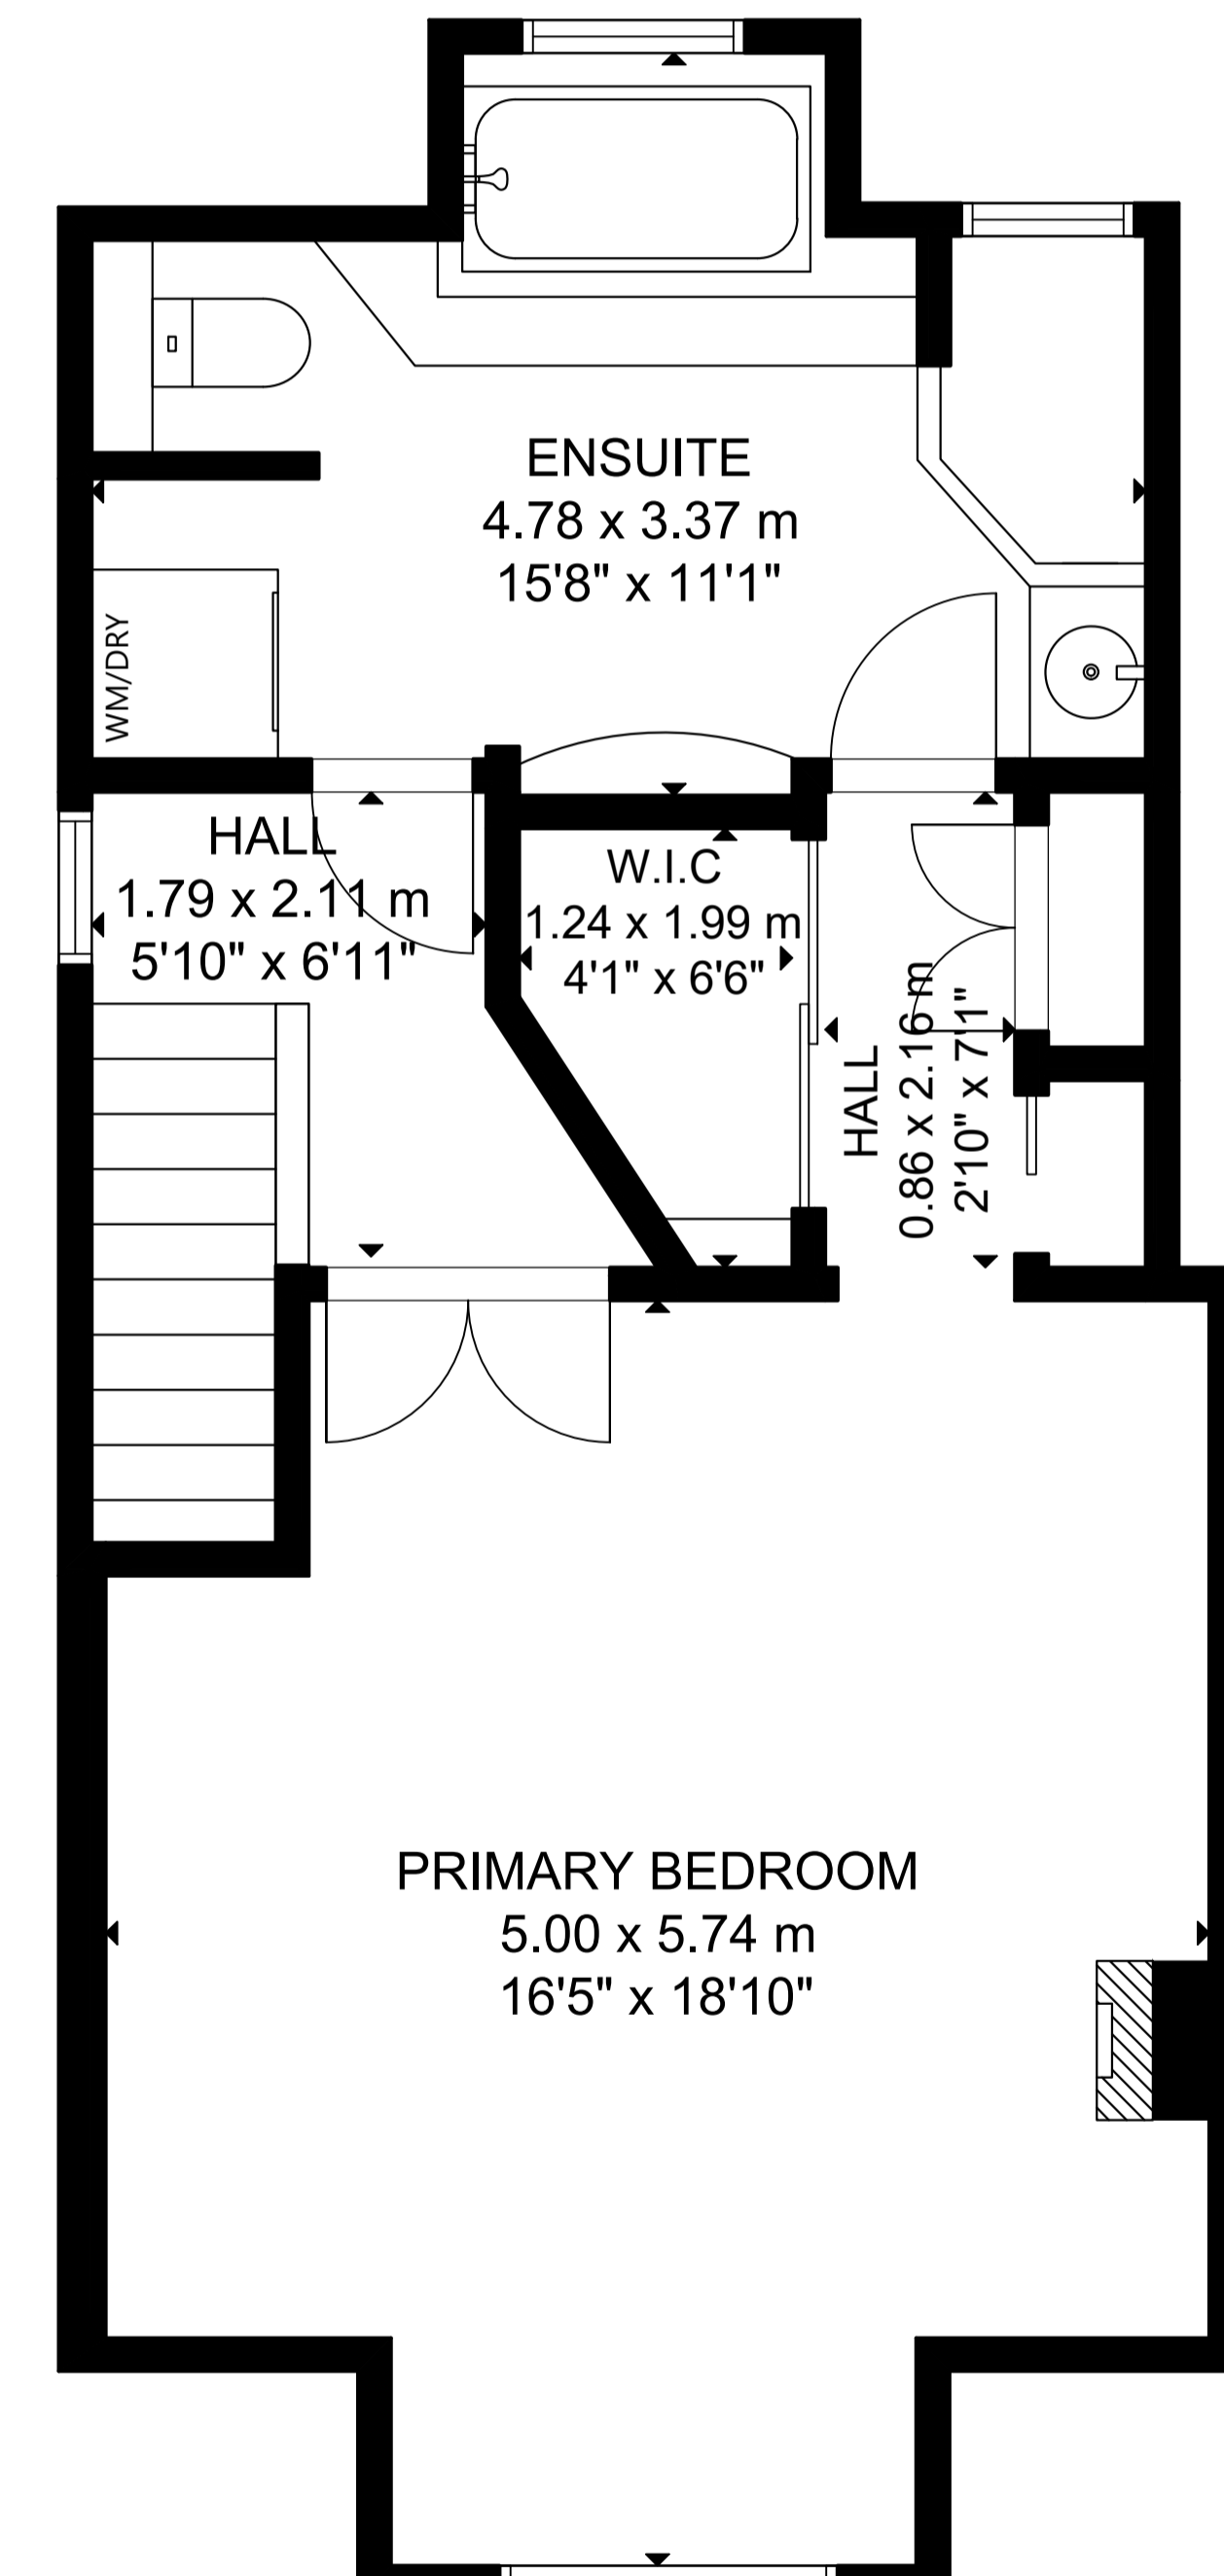

181 Wineva Avenue

LOWER FLOOR

MAIN FLOOR

SECOND FLOOR

THIRD FLOOR

GROSS INTERNAL AREA
 LOWER FLOOR: 52 m²/565 sq ft, MAIN FLOOR: 55 m²/594 sq ft
 SECOND FLOOR: 58 m²/620 sq ft, THIRD FLOOR: 52 m²/556 sq ft
 TOTAL: 217 m²/2,335 sq ft
 SIZE AND DIMENSIONS ARE APPROXIMATE, ACTUAL MAY VARY.