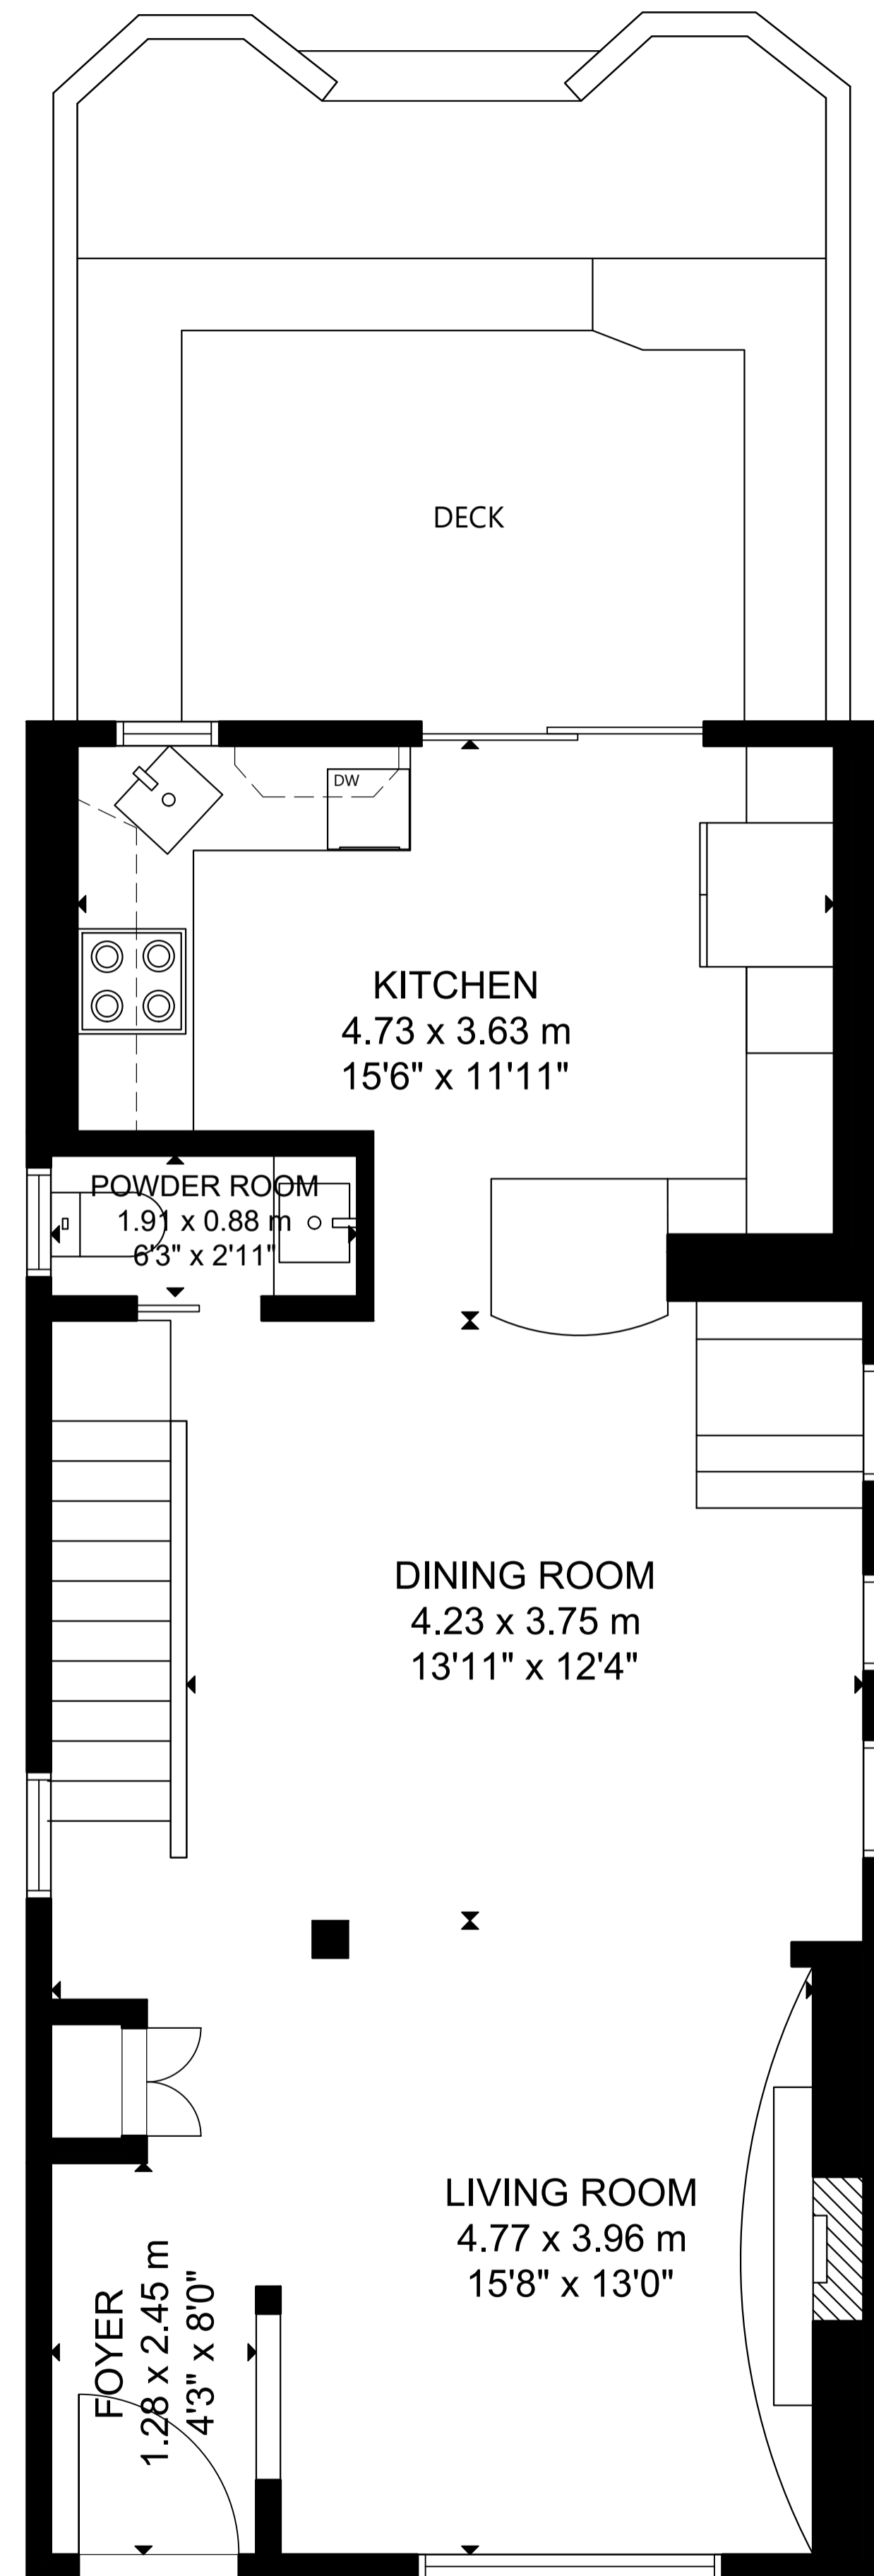

181 Wineva Avenue

LOWER FLOOR

MAIN FLOOR

SECOND FLOOR

THIRD FLOOR

GROSS INTERNAL AREA
 LOWER FLOOR: 52 m²/565 sq ft, MAIN FLOOR: 55 m²/594 sq ft
 SECOND FLOOR: 58 m²/620 sq ft, THIRD FLOOR: 52 m²/556 sq ft
 TOTAL: 217 m²/2,335 sq ft
 SIZE AND DIMENSIONS ARE APPROXIMATE, ACTUAL MAY VARY.