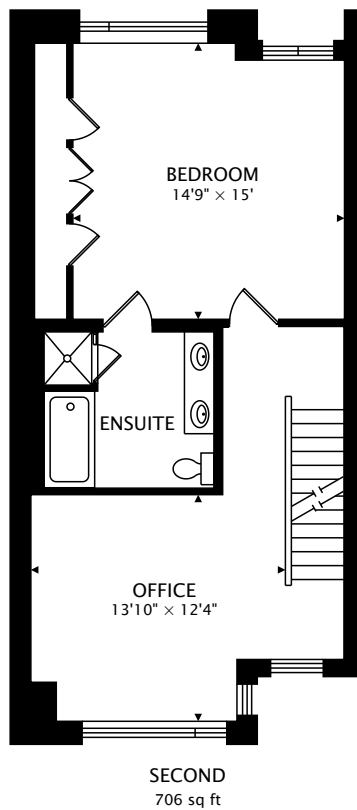

271 MUTUAL ST
TORONTO, ON M4Y 1X6

TOTAL
2264 sq ft + 166 sq ft BELOW GRADE

by FirstFrame Photography
real.vision | www.firstframephotography.ca/propertyTours

CAPTURED ON: 29 JUL 2022
DIMENSIONS, AREAS, LAYOUTS AND DETAILS ARE APPROXIMATE
AND SHOULD BE CONSIDERED ILLUSTRATIVE ONLY.