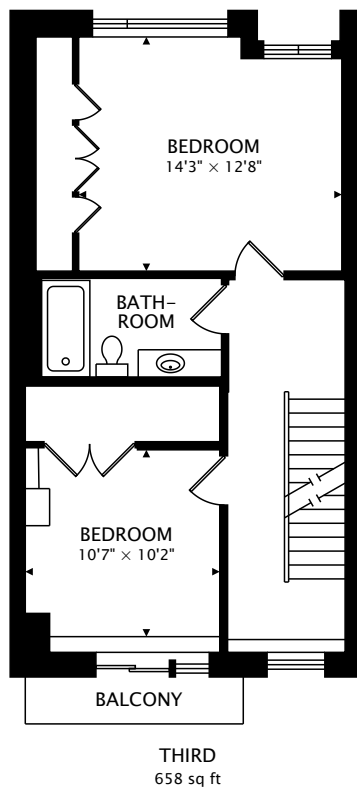

271 MUTUAL ST
TORONTO, ON M4Y 1X6

TOTAL
2264 sq ft + 166 sq ft BELOW GRADE

by FirstFrame Photography
real.vision | www.firstframephotography.ca/propertyTours

CAPTURED ON: 29 JUL 2022
DIMENSIONS, AREAS, LAYOUTS AND DETAILS ARE APPROXIMATE
AND SHOULD BE CONSIDERED ILLUSTRATIVE ONLY.