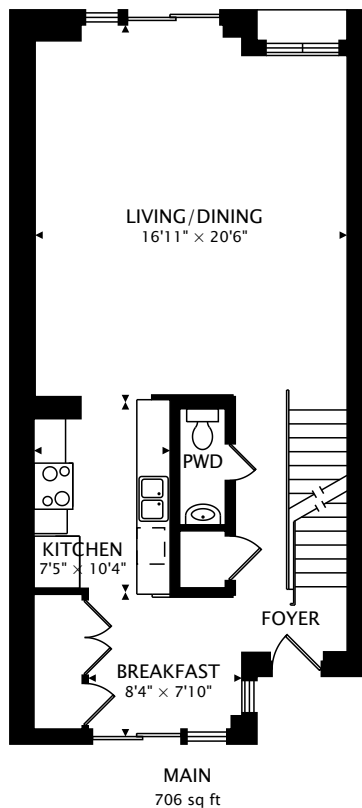

271 MUTUAL ST
TORONTO, ON M4Y 1X6

TOTAL
2264 sq ft + 166 sq ft BELOW GRADE

by FirstFrame Photography
real.vision | www.firstframephotography.ca/propertyTours

CAPTURED ON: 29 JUL 2022
DIMENSIONS, AREAS, LAYOUTS AND DETAILS ARE APPROXIMATE
AND SHOULD BE CONSIDERED ILLUSTRATIVE ONLY.