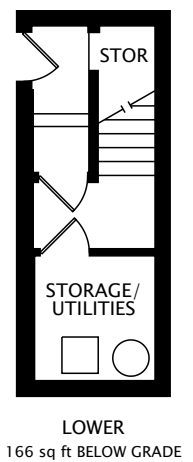

271 MUTUAL ST
TORONTO, ON M4Y 1X6

TOTAL
2264 sq ft + 166 sq ft BELOW GRADE

by FirstFrame Photography
real.vision | www.firstframephotography.ca/propertyTours

CAPTURED ON: 29 JUL 2022
DIMENSIONS, AREAS, LAYOUTS AND DETAILS ARE APPROXIMATE
AND SHOULD BE CONSIDERED ILLUSTRATIVE ONLY.