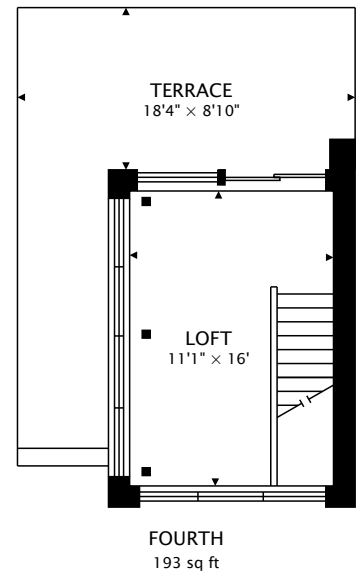

271 MUTUAL ST
TORONTO, ON M4Y 1X6

TOTAL
2264 sq ft + 166 sq ft BELOW GRADE

by FirstFrame Photography
real.vision | www.firstframephotography.ca/propertyTours

CAPTURED ON: 29 JUL 2022
DIMENSIONS, AREAS, LAYOUTS AND DETAILS ARE APPROXIMATE
AND SHOULD BE CONSIDERED ILLUSTRATIVE ONLY.