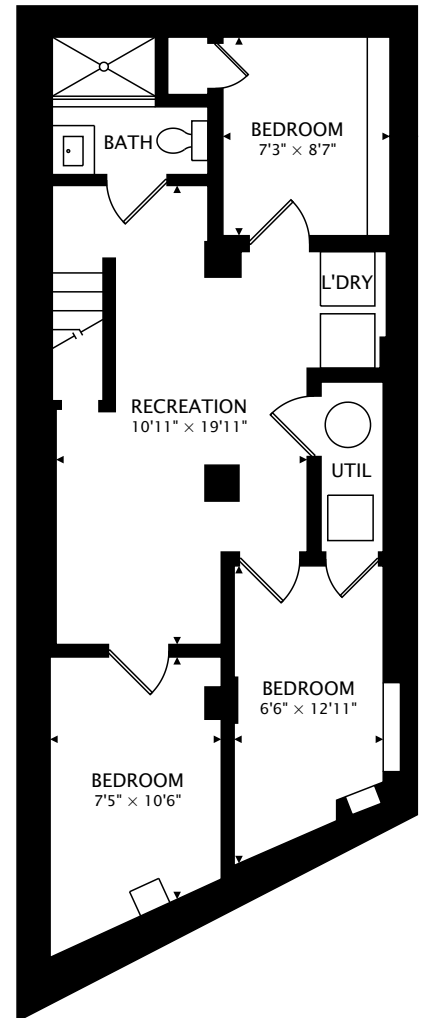

MAIN
661 sq ft

SECOND
637 sq ft

LOWER
646 sq ft BELOW GRADE

TOTAL

1297 sq ft + 646 sq ft BELOW GRADE

CAPTURED ON: 21 JUN 2022

DIMENSIONS, AREAS, LAYOUTS AND DETAILS ARE APPROXIMATE AND SHOULD BE CONSIDERED ILLUSTRATIVE ONLY.

by Andrea Simone Photography
real.vision | andreasimone.com

Lisa Bednarski

Sales Representative
Bspoke Realty Inc.

D: 416.802.1308 O: 416.274.2068

lisa@getwhatyouwant.ca

<https://www.getwhatyouwant.ca>