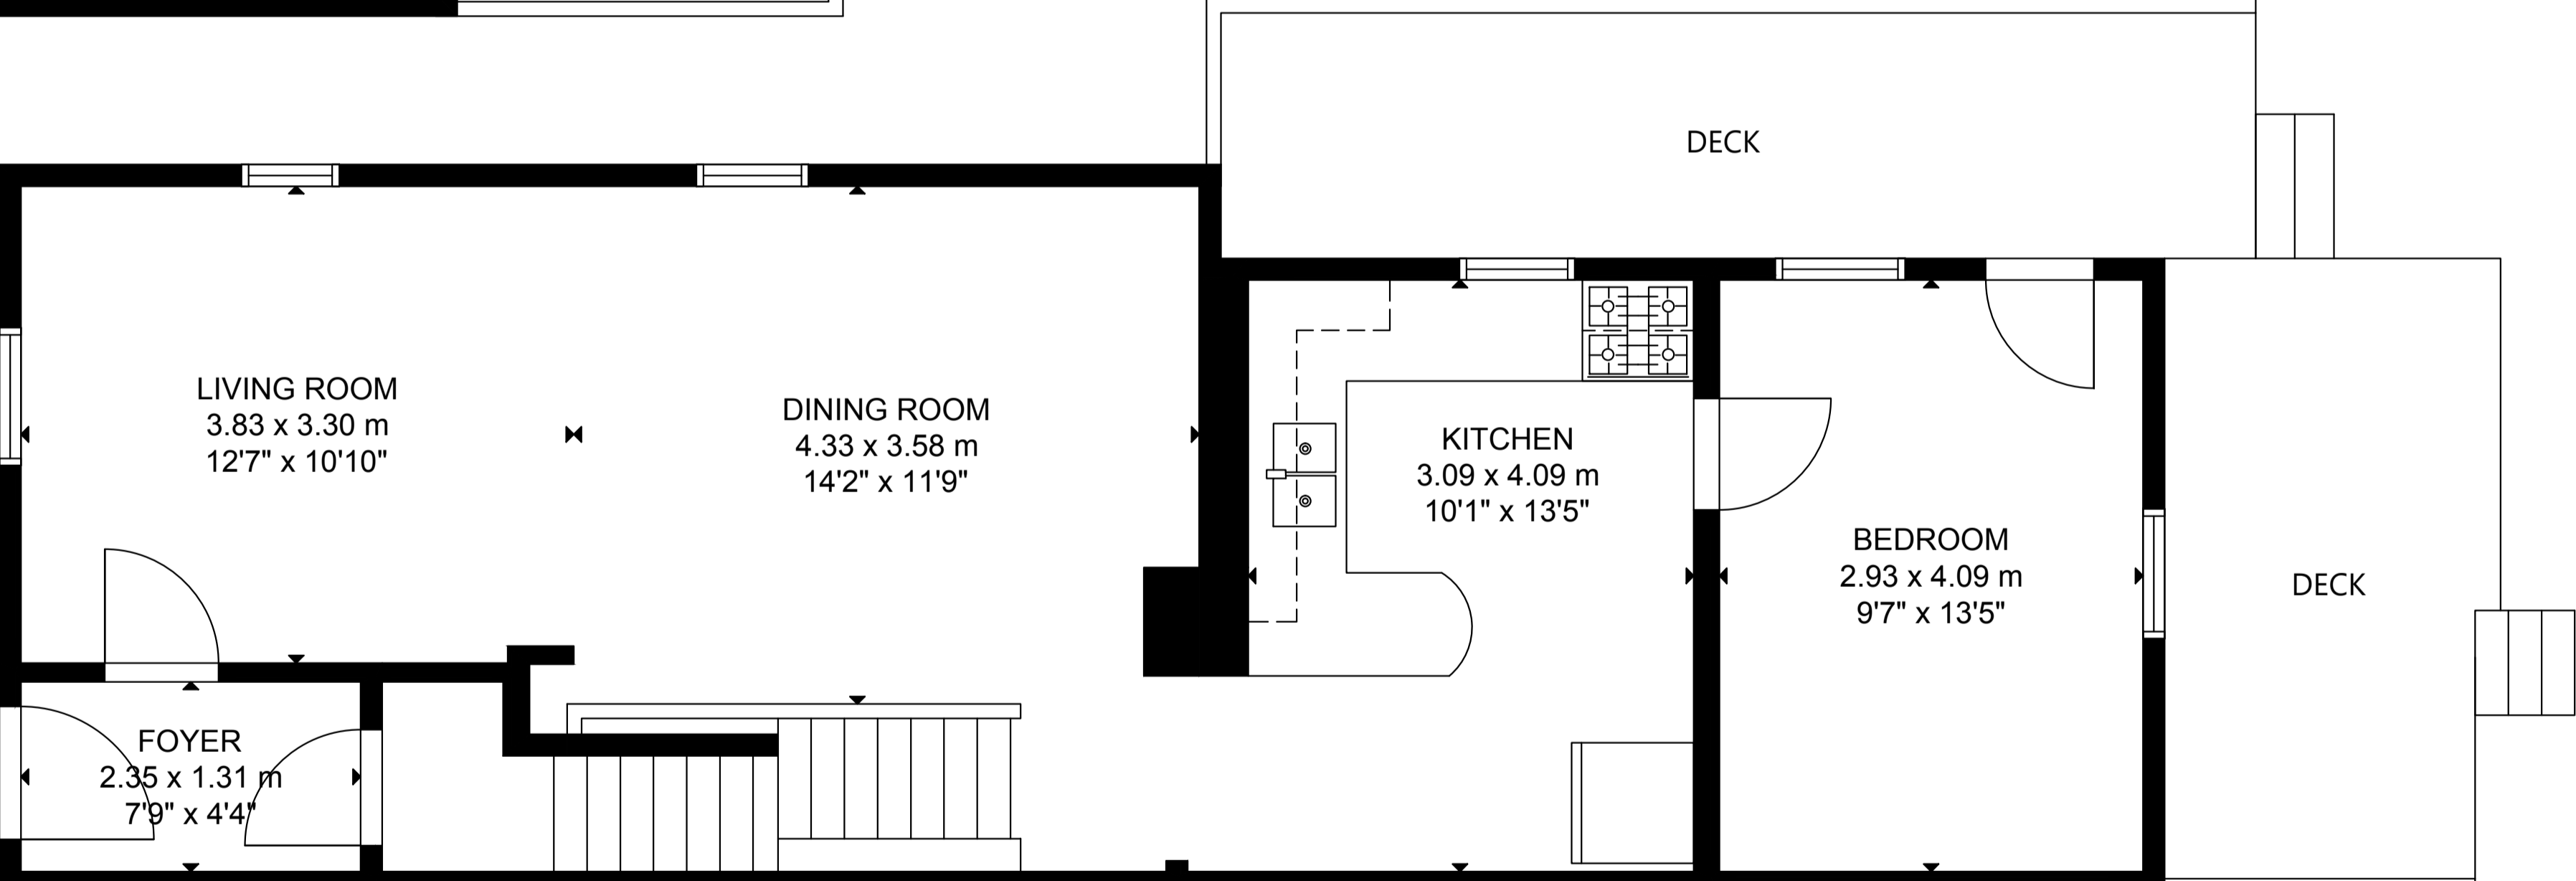

# 98 Hastings Avenue

SECOND FLOOR

LOWER LEVEL

MAIN FLOOR

GROSS INTERNAL AREA  
 MAIN FLOOR: 65 m<sup>2</sup>/704 sq ft, SECOND FLOOR: 53 m<sup>2</sup>/570 sq ft  
 LOWER LEVEL: 62 m<sup>2</sup>/667 sq ft  
 TOTAL: 180 m<sup>2</sup>/1,941 sq ft  
 SIZE AND DIMENSIONS ARE APPROXIMATE, ACTUAL MAY VARY.