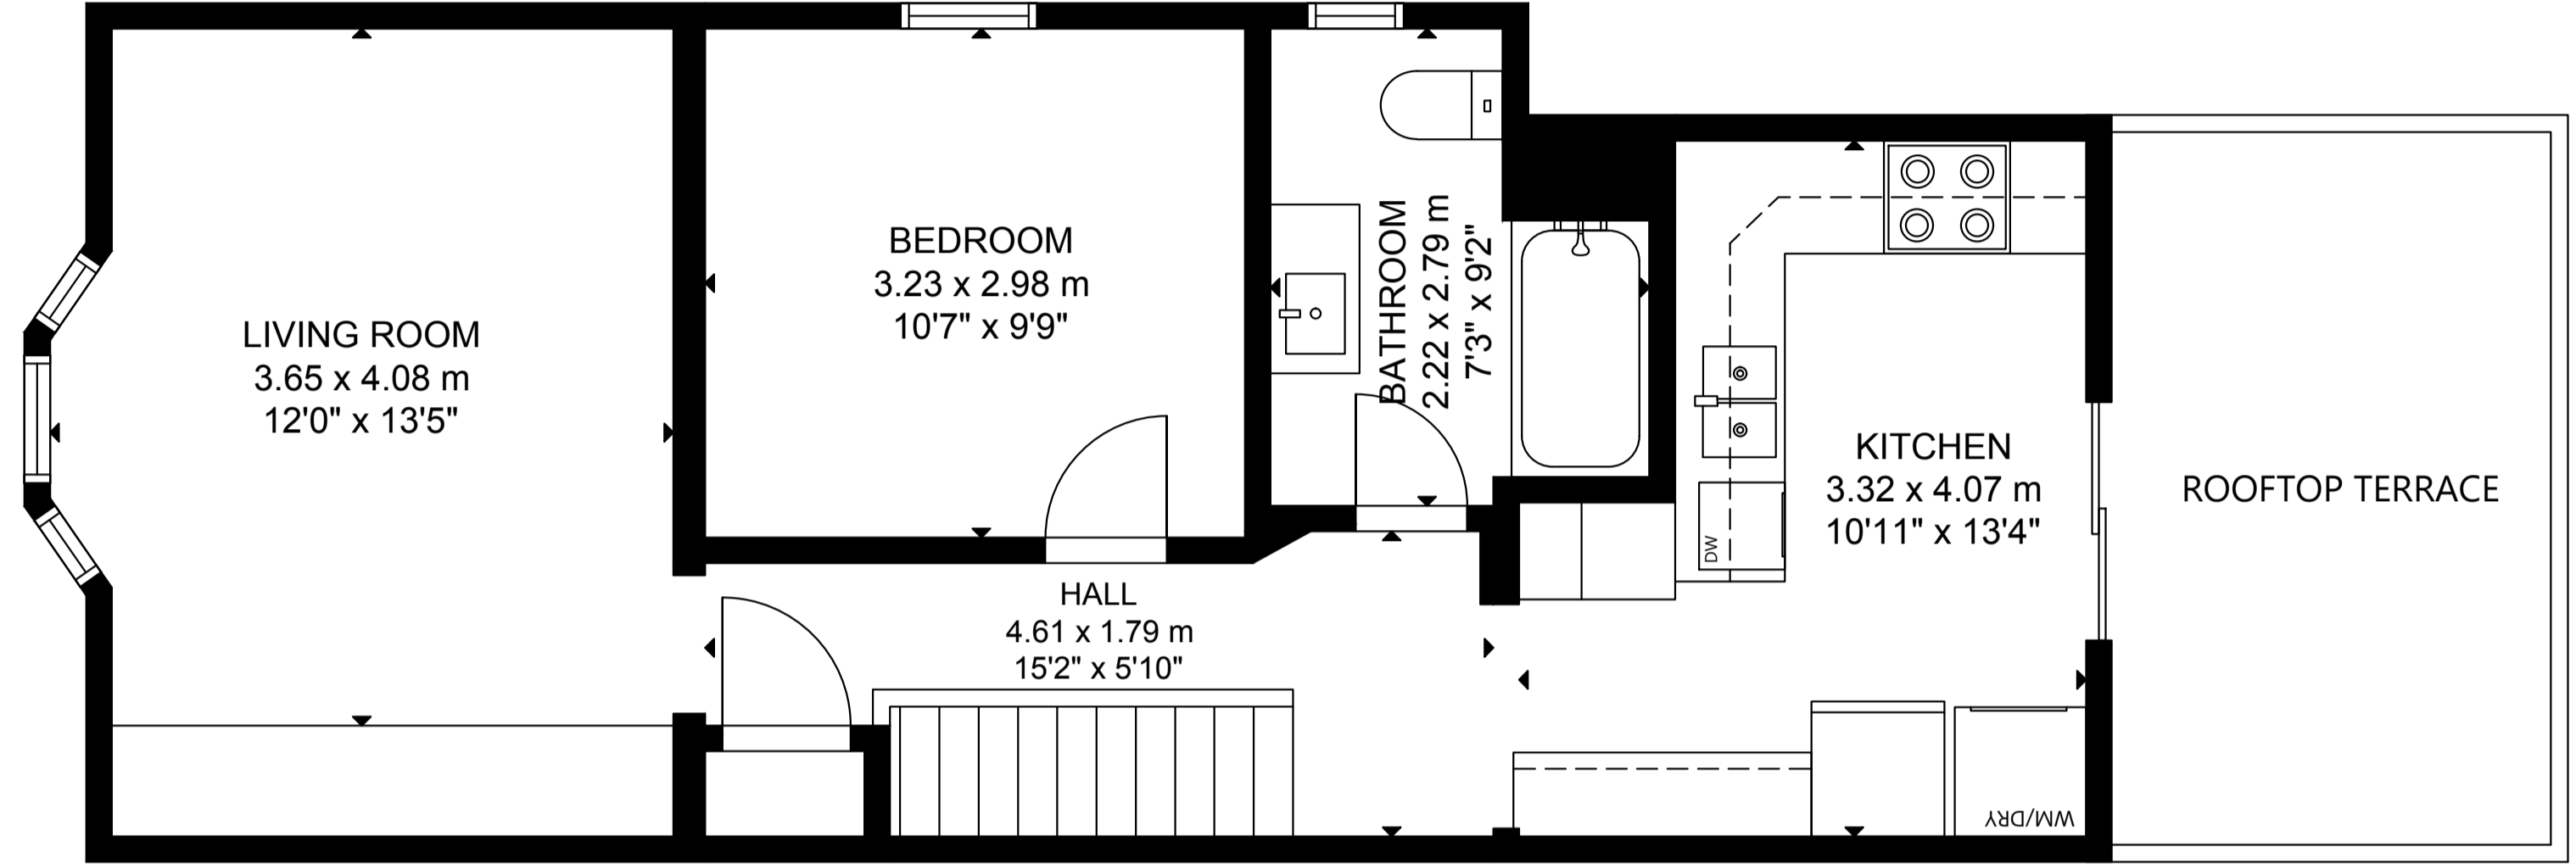

# 98 Hastings Avenue

SECOND FLOOR

LOWER LEVEL

MAIN FLOOR

GROSS INTERNAL AREA  
 MAIN FLOOR: 65 m<sup>2</sup>/704 sq ft, SECOND FLOOR: 53 m<sup>2</sup>/570 sq ft  
 LOWER LEVEL: 62 m<sup>2</sup>/667 sq ft  
 TOTAL: 180 m<sup>2</sup>/1,941 sq ft  
 SIZE AND DIMENSIONS ARE APPROXIMATE, ACTUAL MAY VARY.