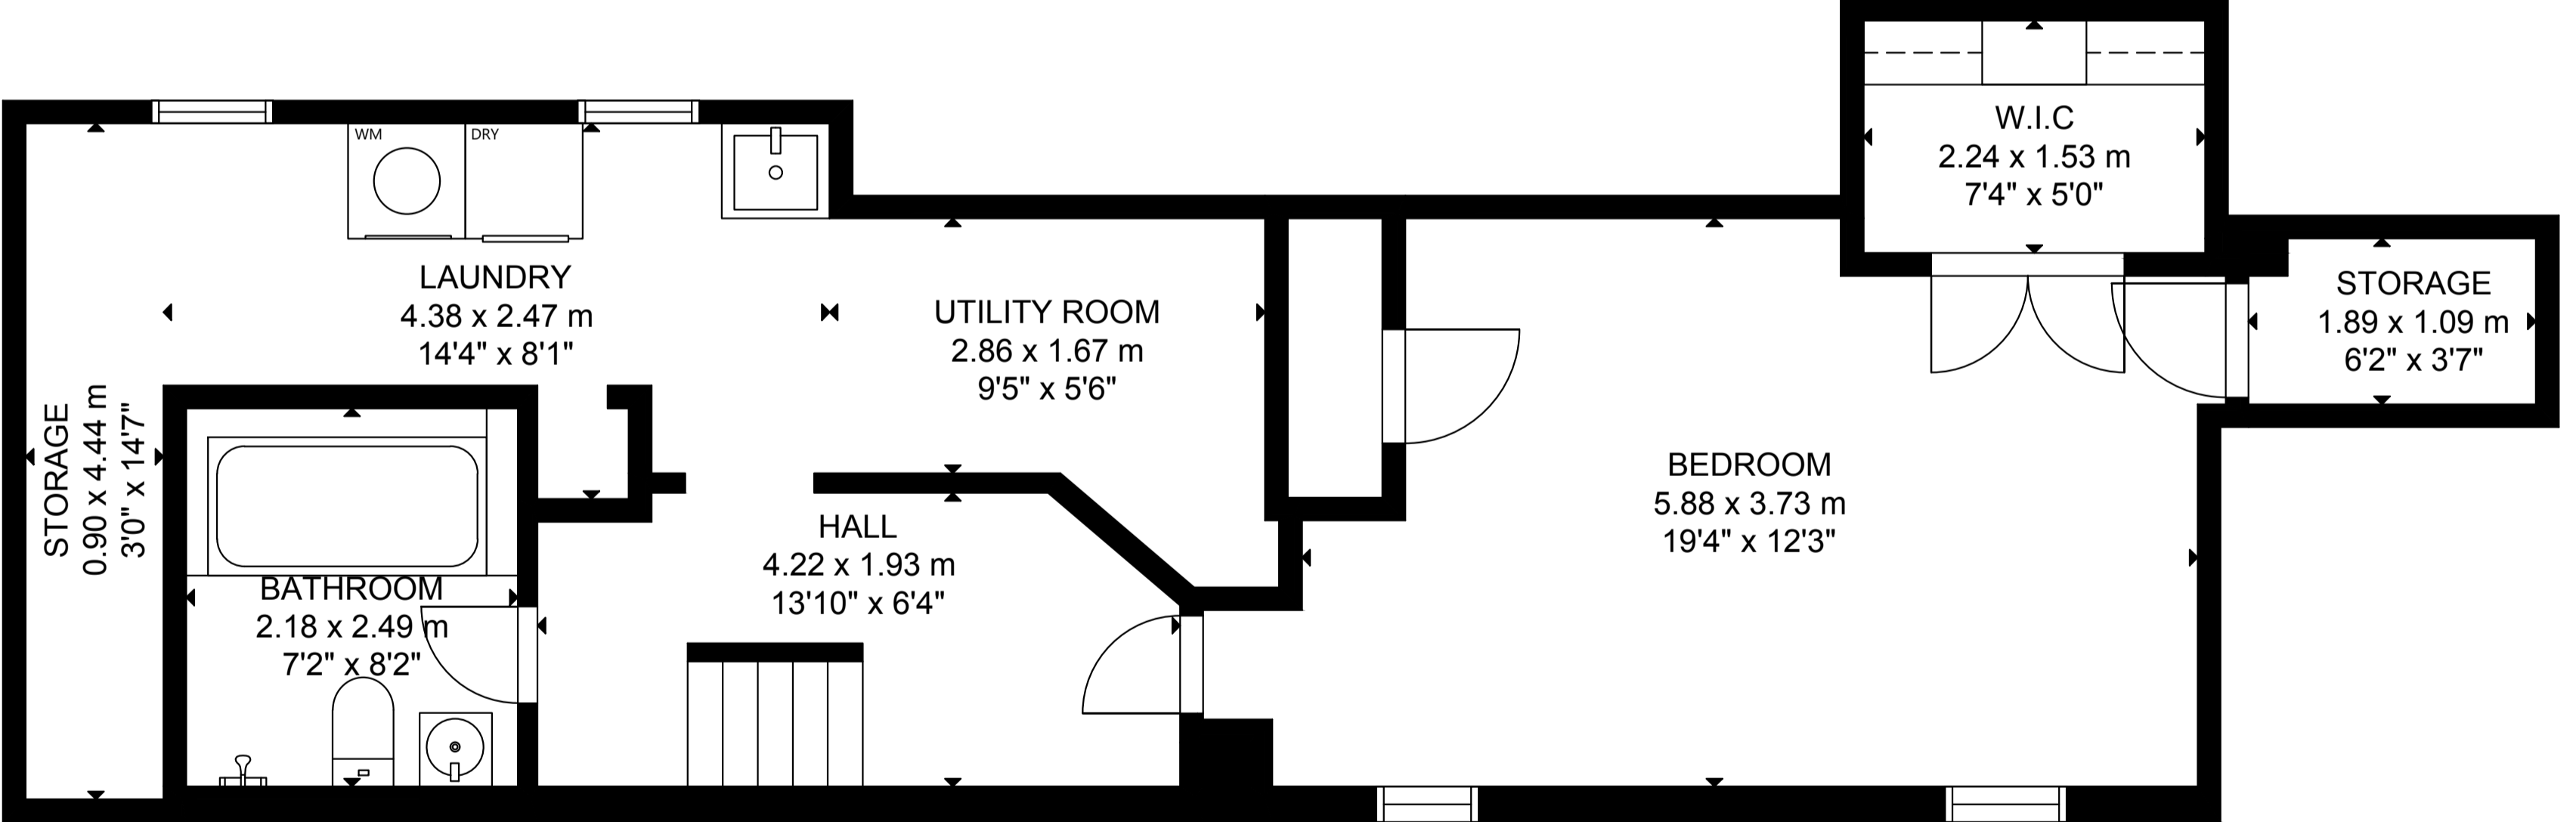

# 98 Hastings Avenue

SECOND FLOOR

LOWER LEVEL

MAIN FLOOR

GROSS INTERNAL AREA  
 MAIN FLOOR: 65 m<sup>2</sup>/704 sq ft, SECOND FLOOR: 53 m<sup>2</sup>/570 sq ft  
 LOWER LEVEL: 62 m<sup>2</sup>/667 sq ft  
 TOTAL: 180 m<sup>2</sup>/1,941 sq ft  
 SIZE AND DIMENSIONS ARE APPROXIMATE, ACTUAL MAY VARY.