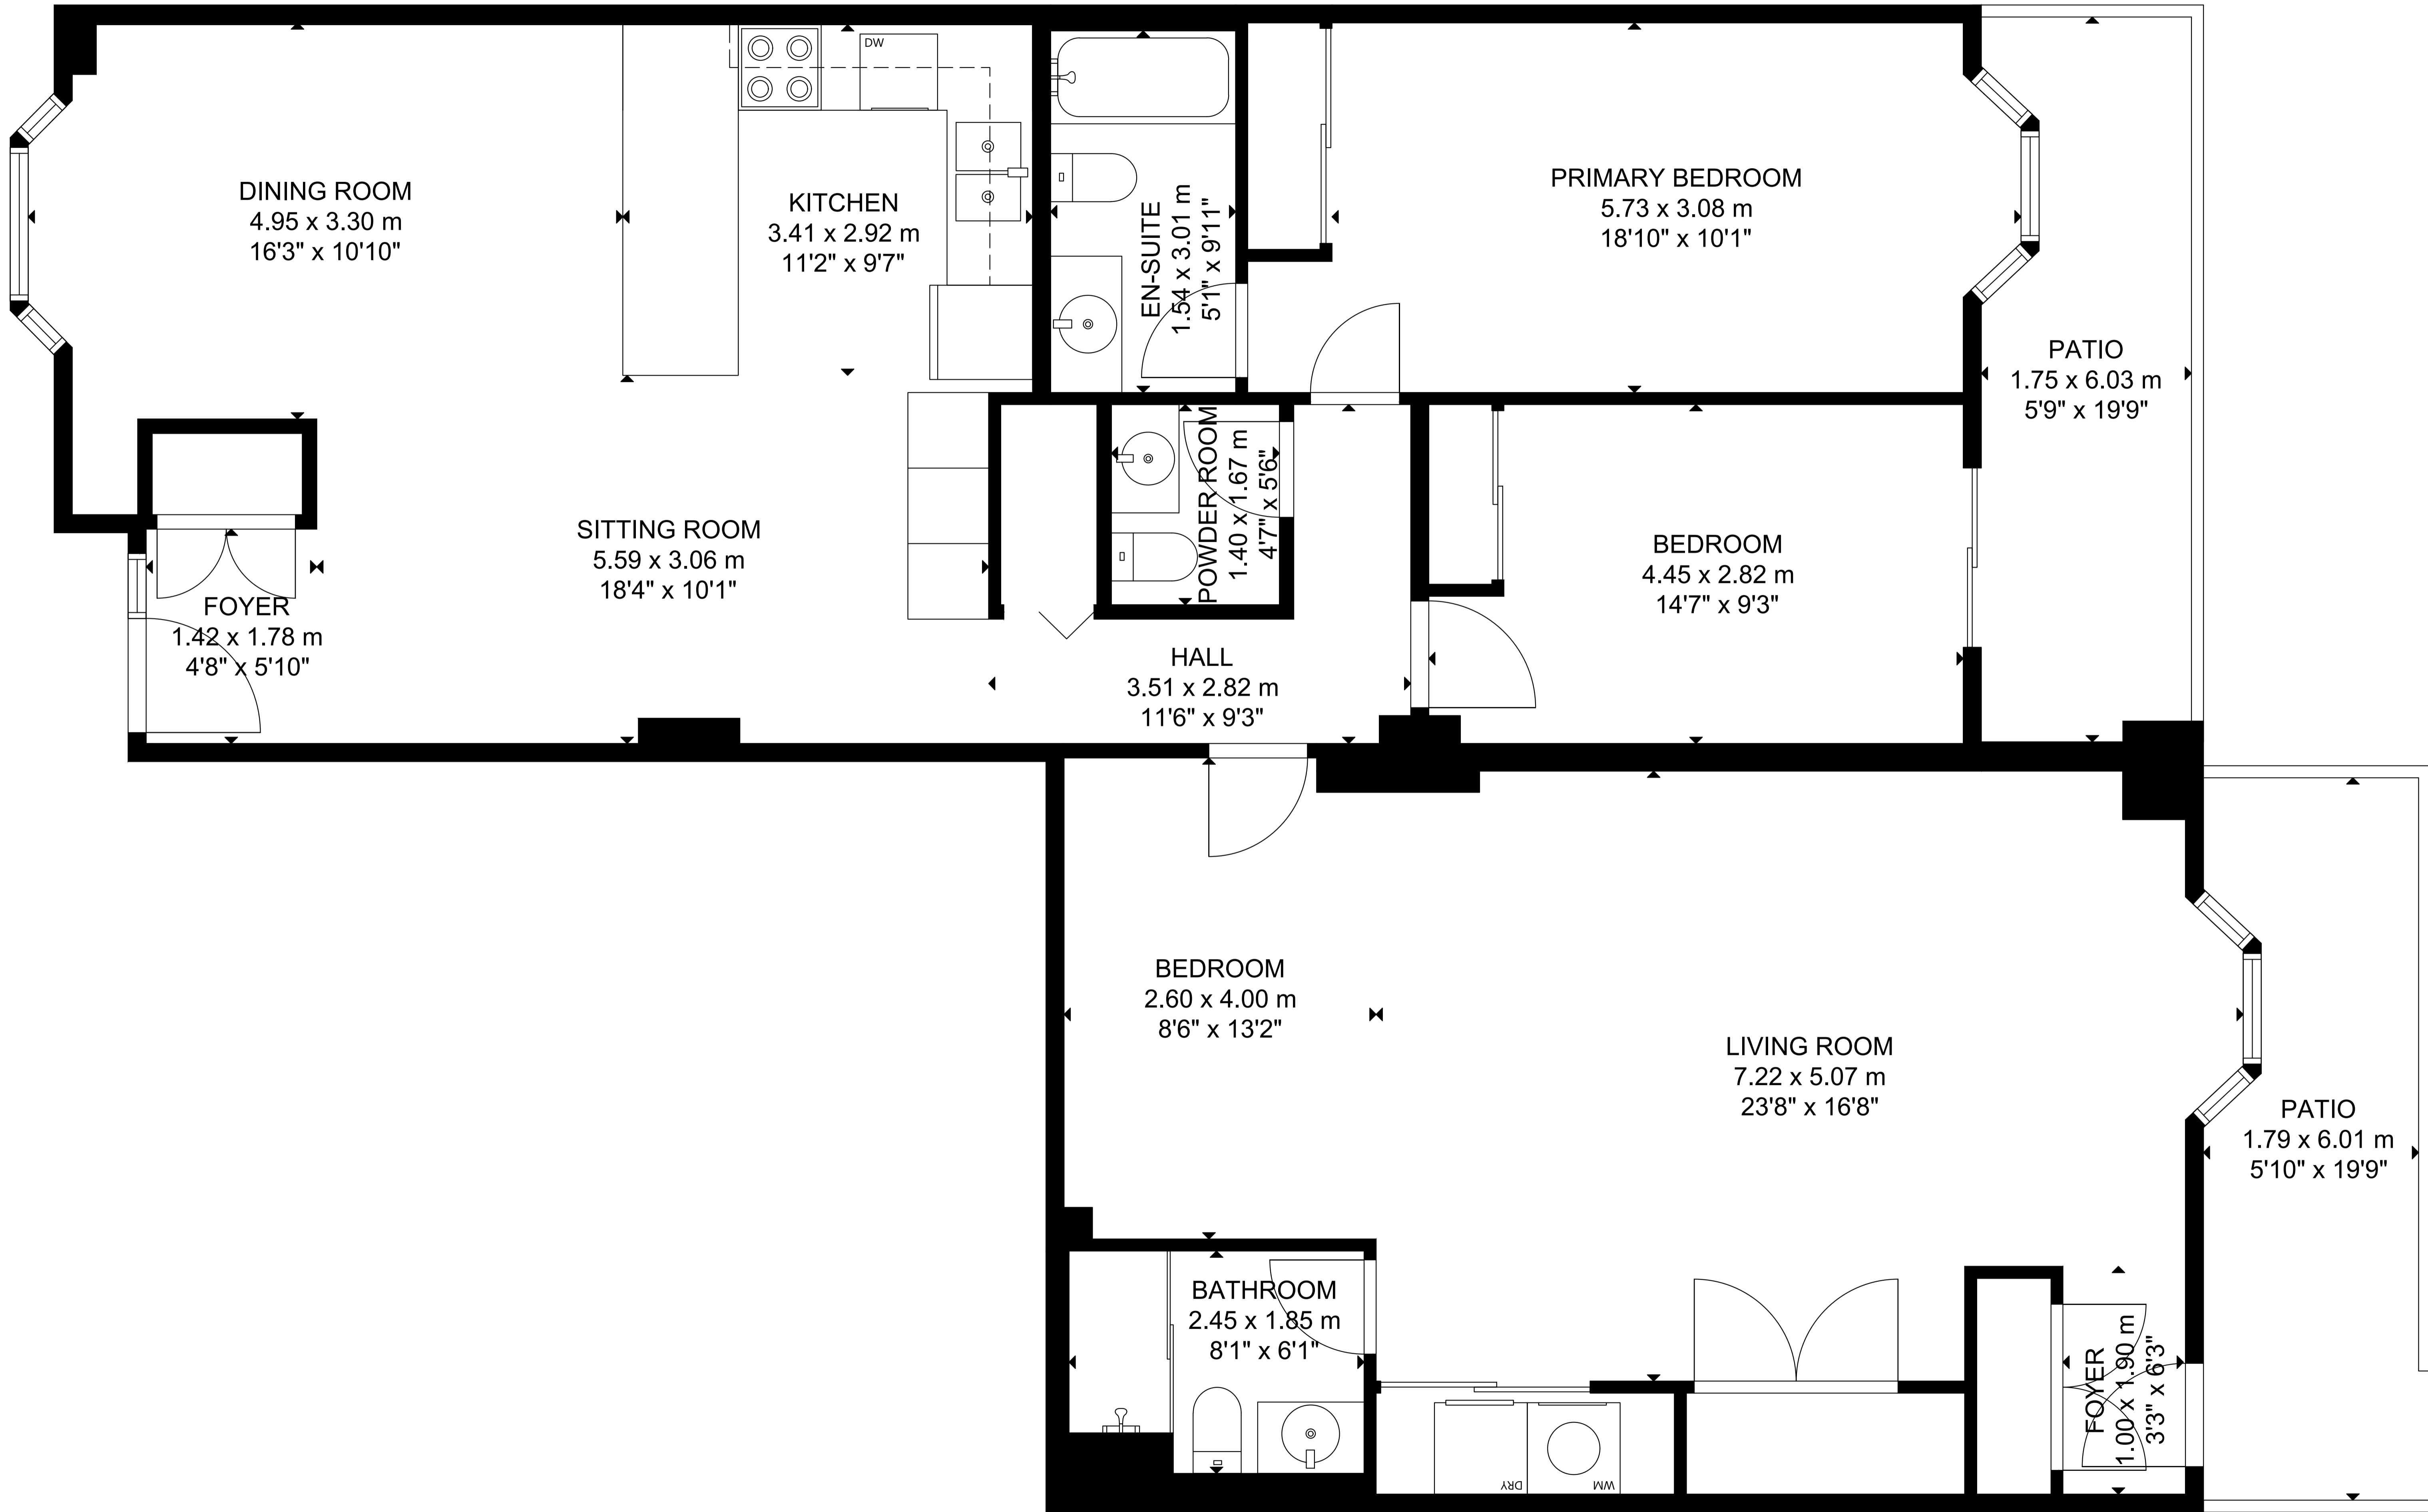

85 McCaul Street

MAIN FLOOR

GROSS INTERNAL AREA
MAIN FLOOR: 152 m²/1,638 sq ft
PATIO: 20 m²/215 sq ft
TOTAL: 152 m²/1,638 sq ft
SIZE AND DIMENSIONS ARE APPROXIMATE, ACTUAL MAY VARY.