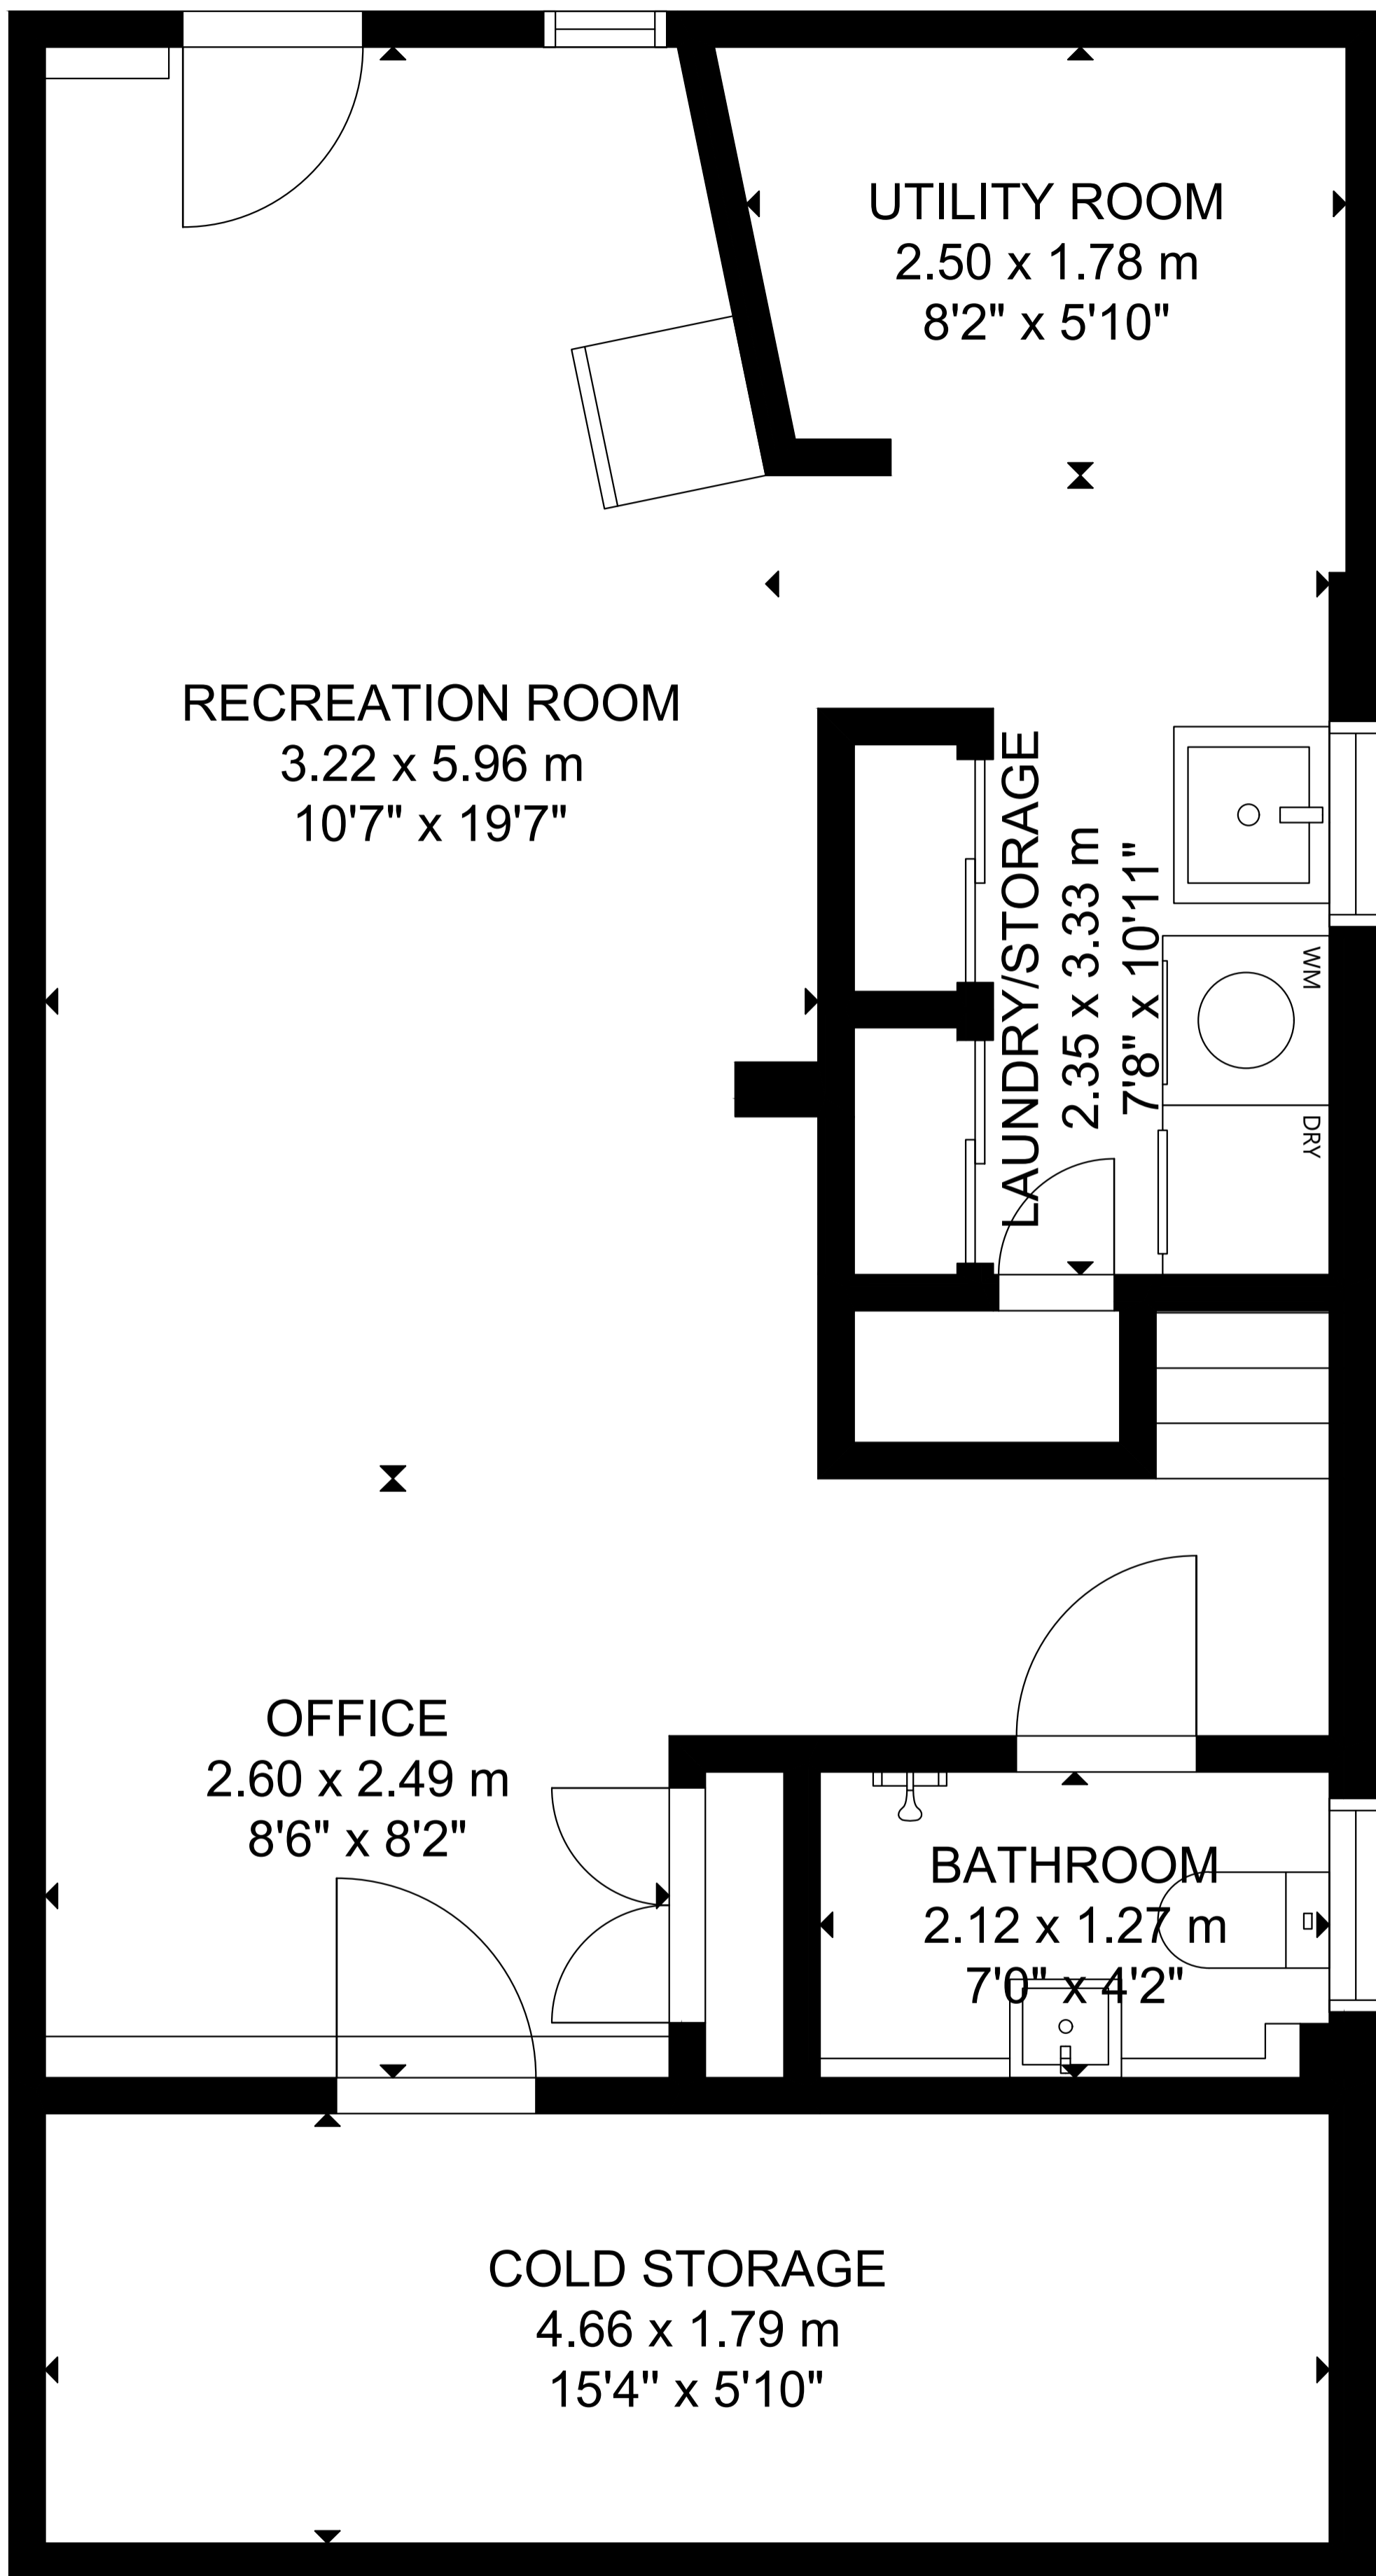

258 Prescott Avenue

LOWER LEVEL

MAIN FLOOR

SECOND FLOOR

GROSS INTERNAL AREA
 MAIN FLOOR : 542 sq ft/ 50 m², SECOND FLOOR : 530 sq ft/ 49 m²
 LOWER LEVEL: 600 sq ft/ 56 m²
 TOTAL: 1,672 sq ft/ 155 m²
 SIZE AND DIMENSIONS ARE APPROXIMATE, ACTUAL MAY VARY.