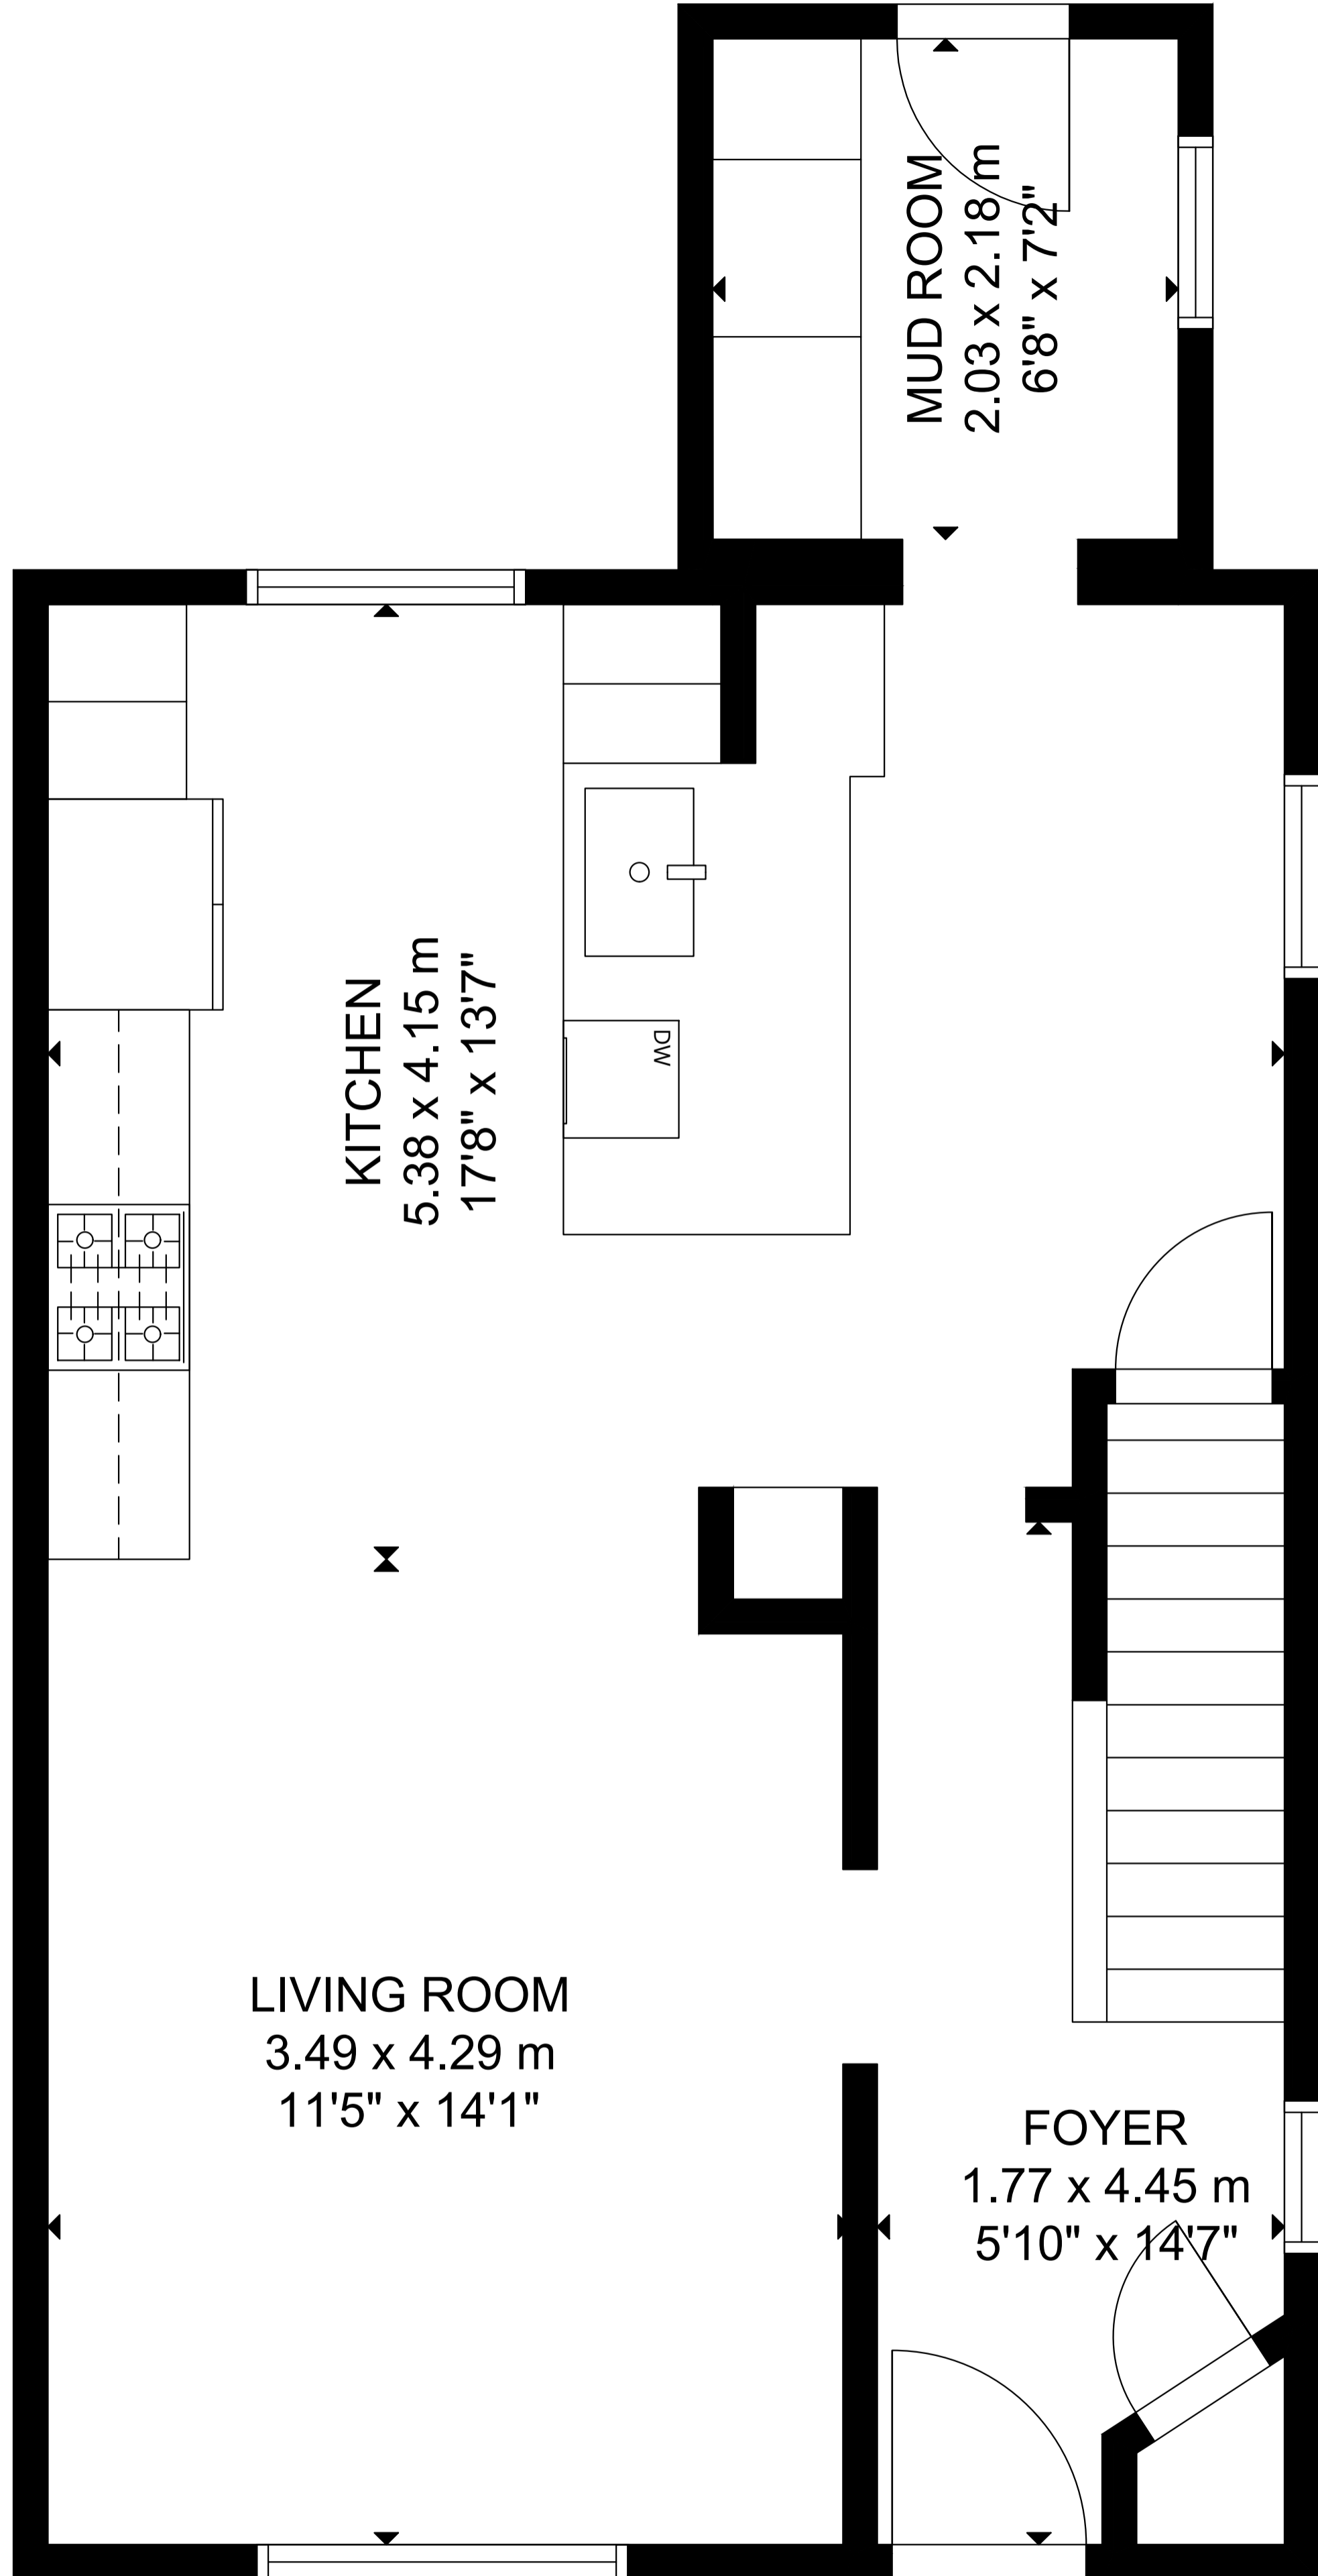

258 Prescott Avenue

LOWER LEVEL

MAIN FLOOR

SECOND FLOOR

GROSS INTERNAL AREA
 MAIN FLOOR : 542 sq ft/ 50 m², SECOND FLOOR : 530 sq ft/ 49 m²
 LOWER LEVEL: 600 sq ft/ 56 m²
 TOTAL: 1,672 sq ft/ 155 m²
 SIZE AND DIMENSIONS ARE APPROXIMATE, ACTUAL MAY VARY.