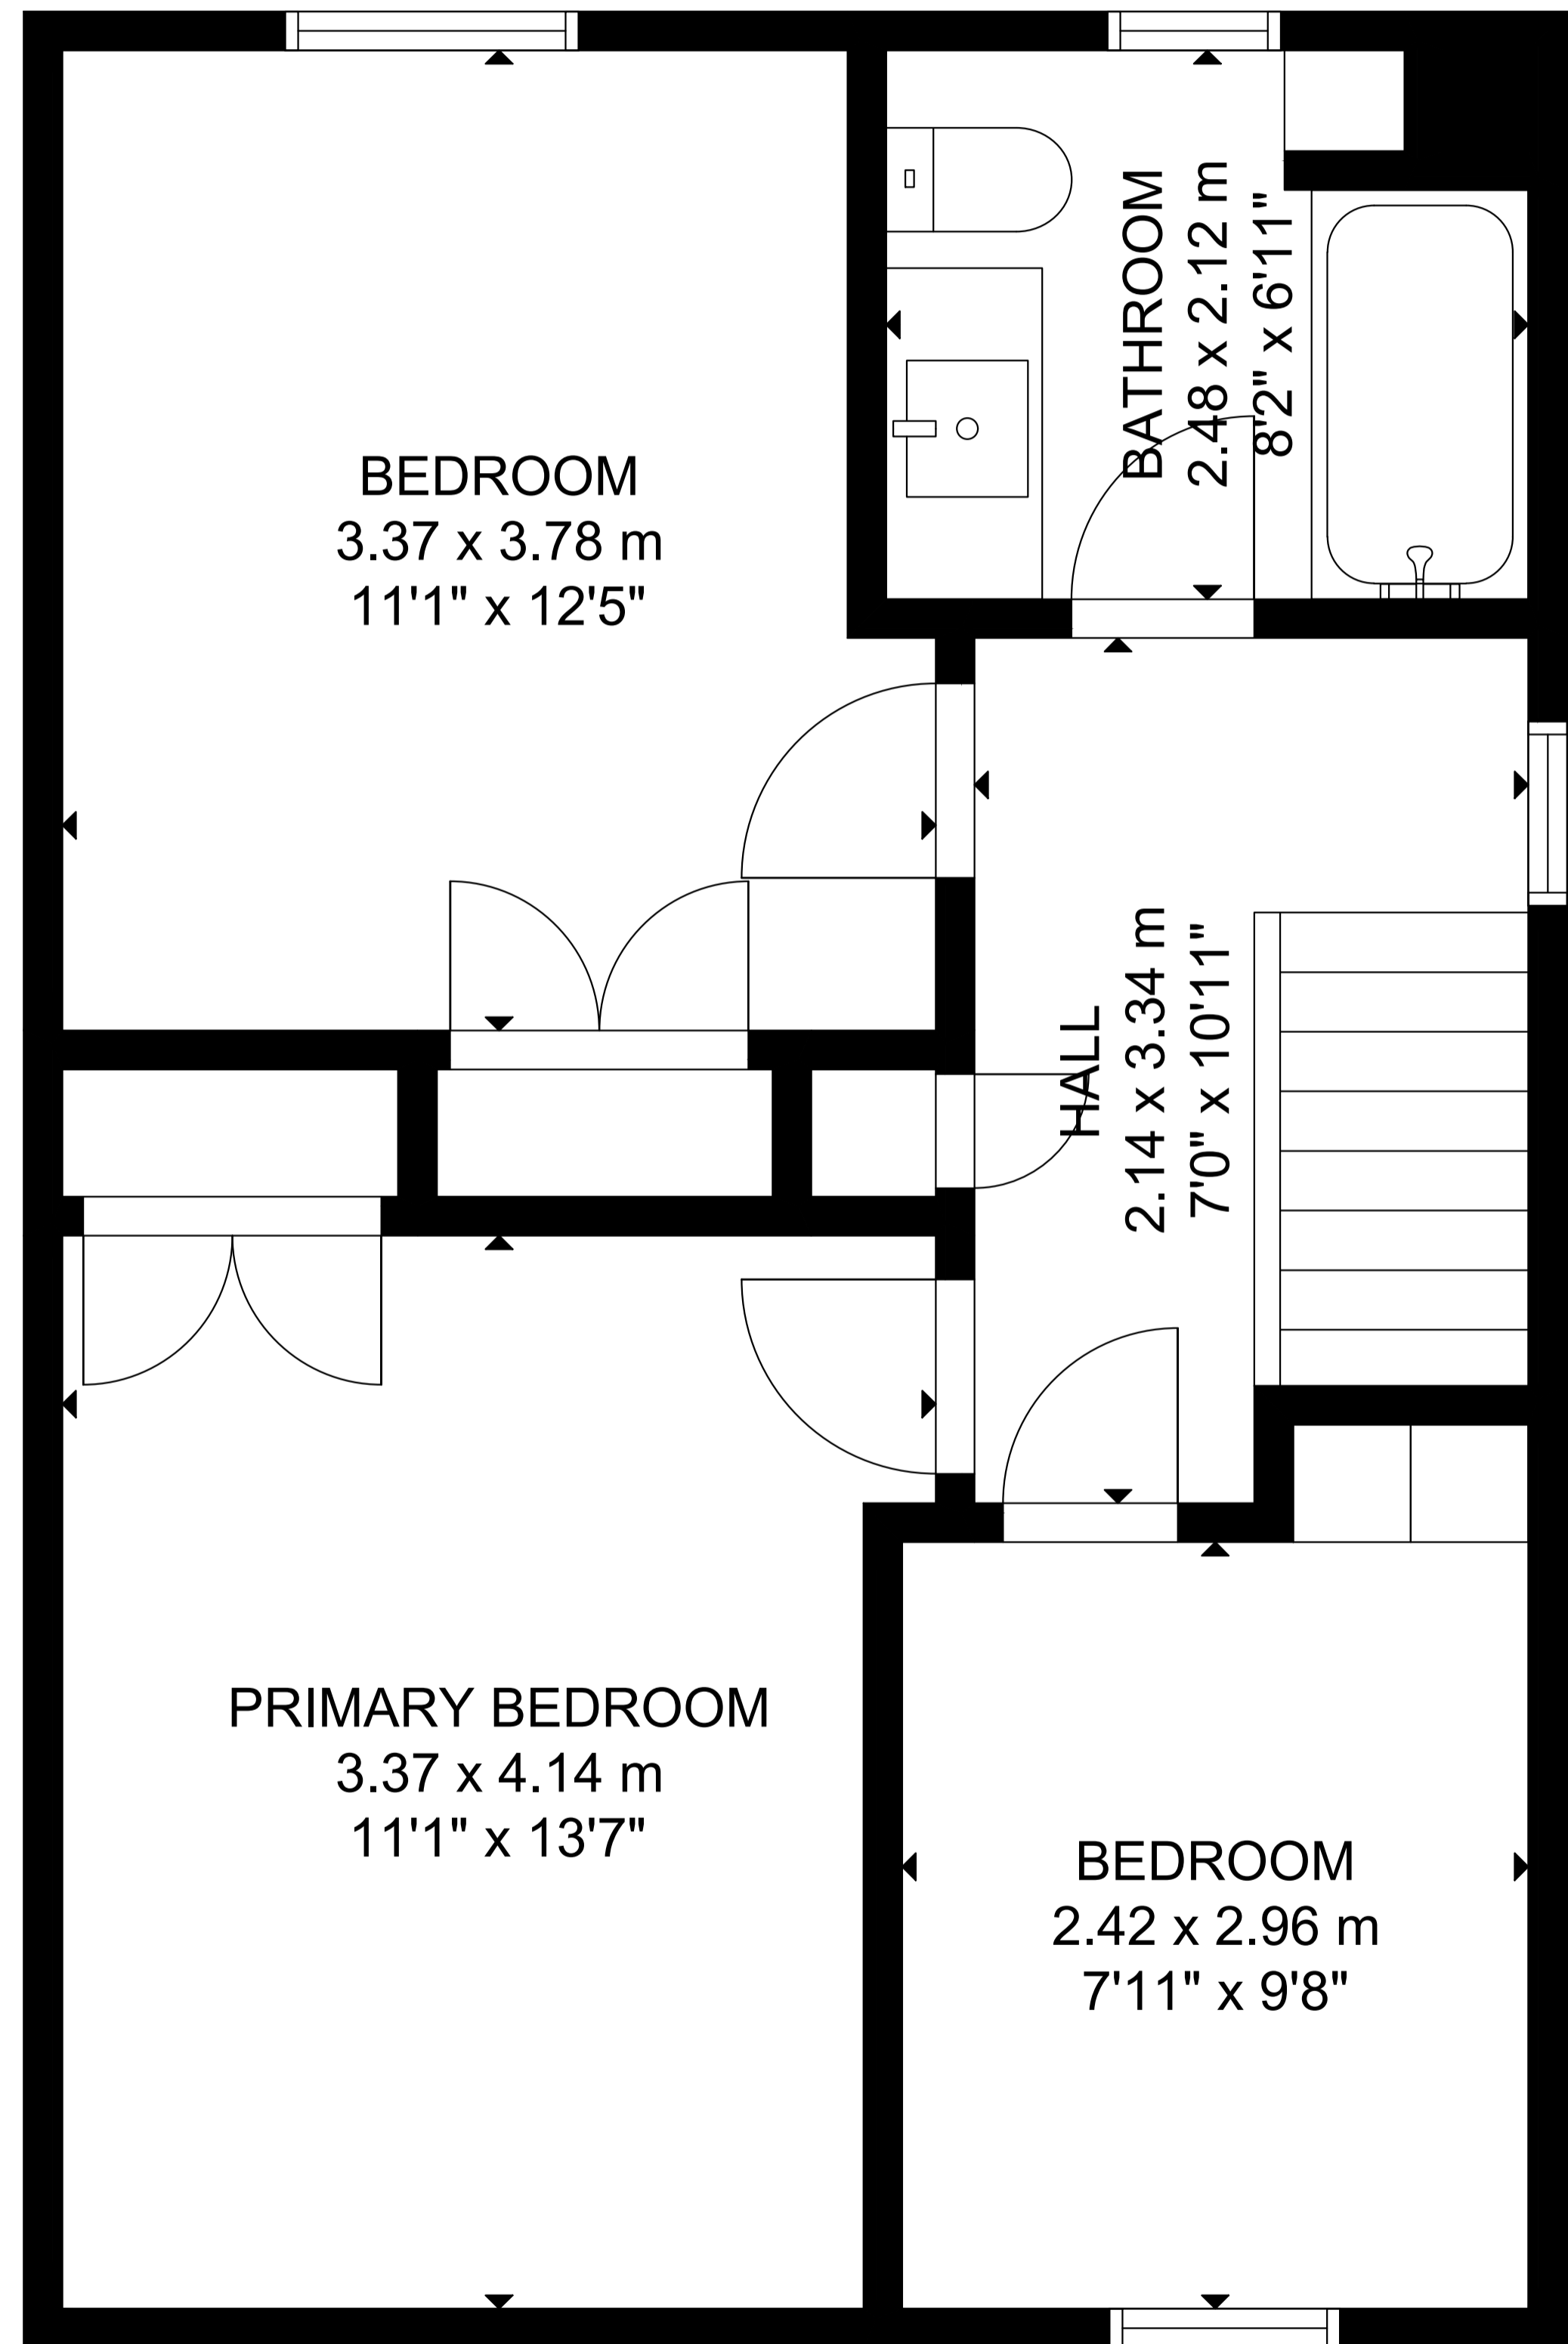

258 Prescott Avenue

LOWER LEVEL

MAIN FLOOR

SECOND FLOOR

GROSS INTERNAL AREA
 MAIN FLOOR : 542 sq ft/ 50 m², SECOND FLOOR : 530 sq ft/ 49 m²
 LOWER LEVEL: 600 sq ft/ 56 m²
 TOTAL: 1,672 sq ft/ 155 m²
 SIZE AND DIMENSIONS ARE APPROXIMATE, ACTUAL MAY VARY.