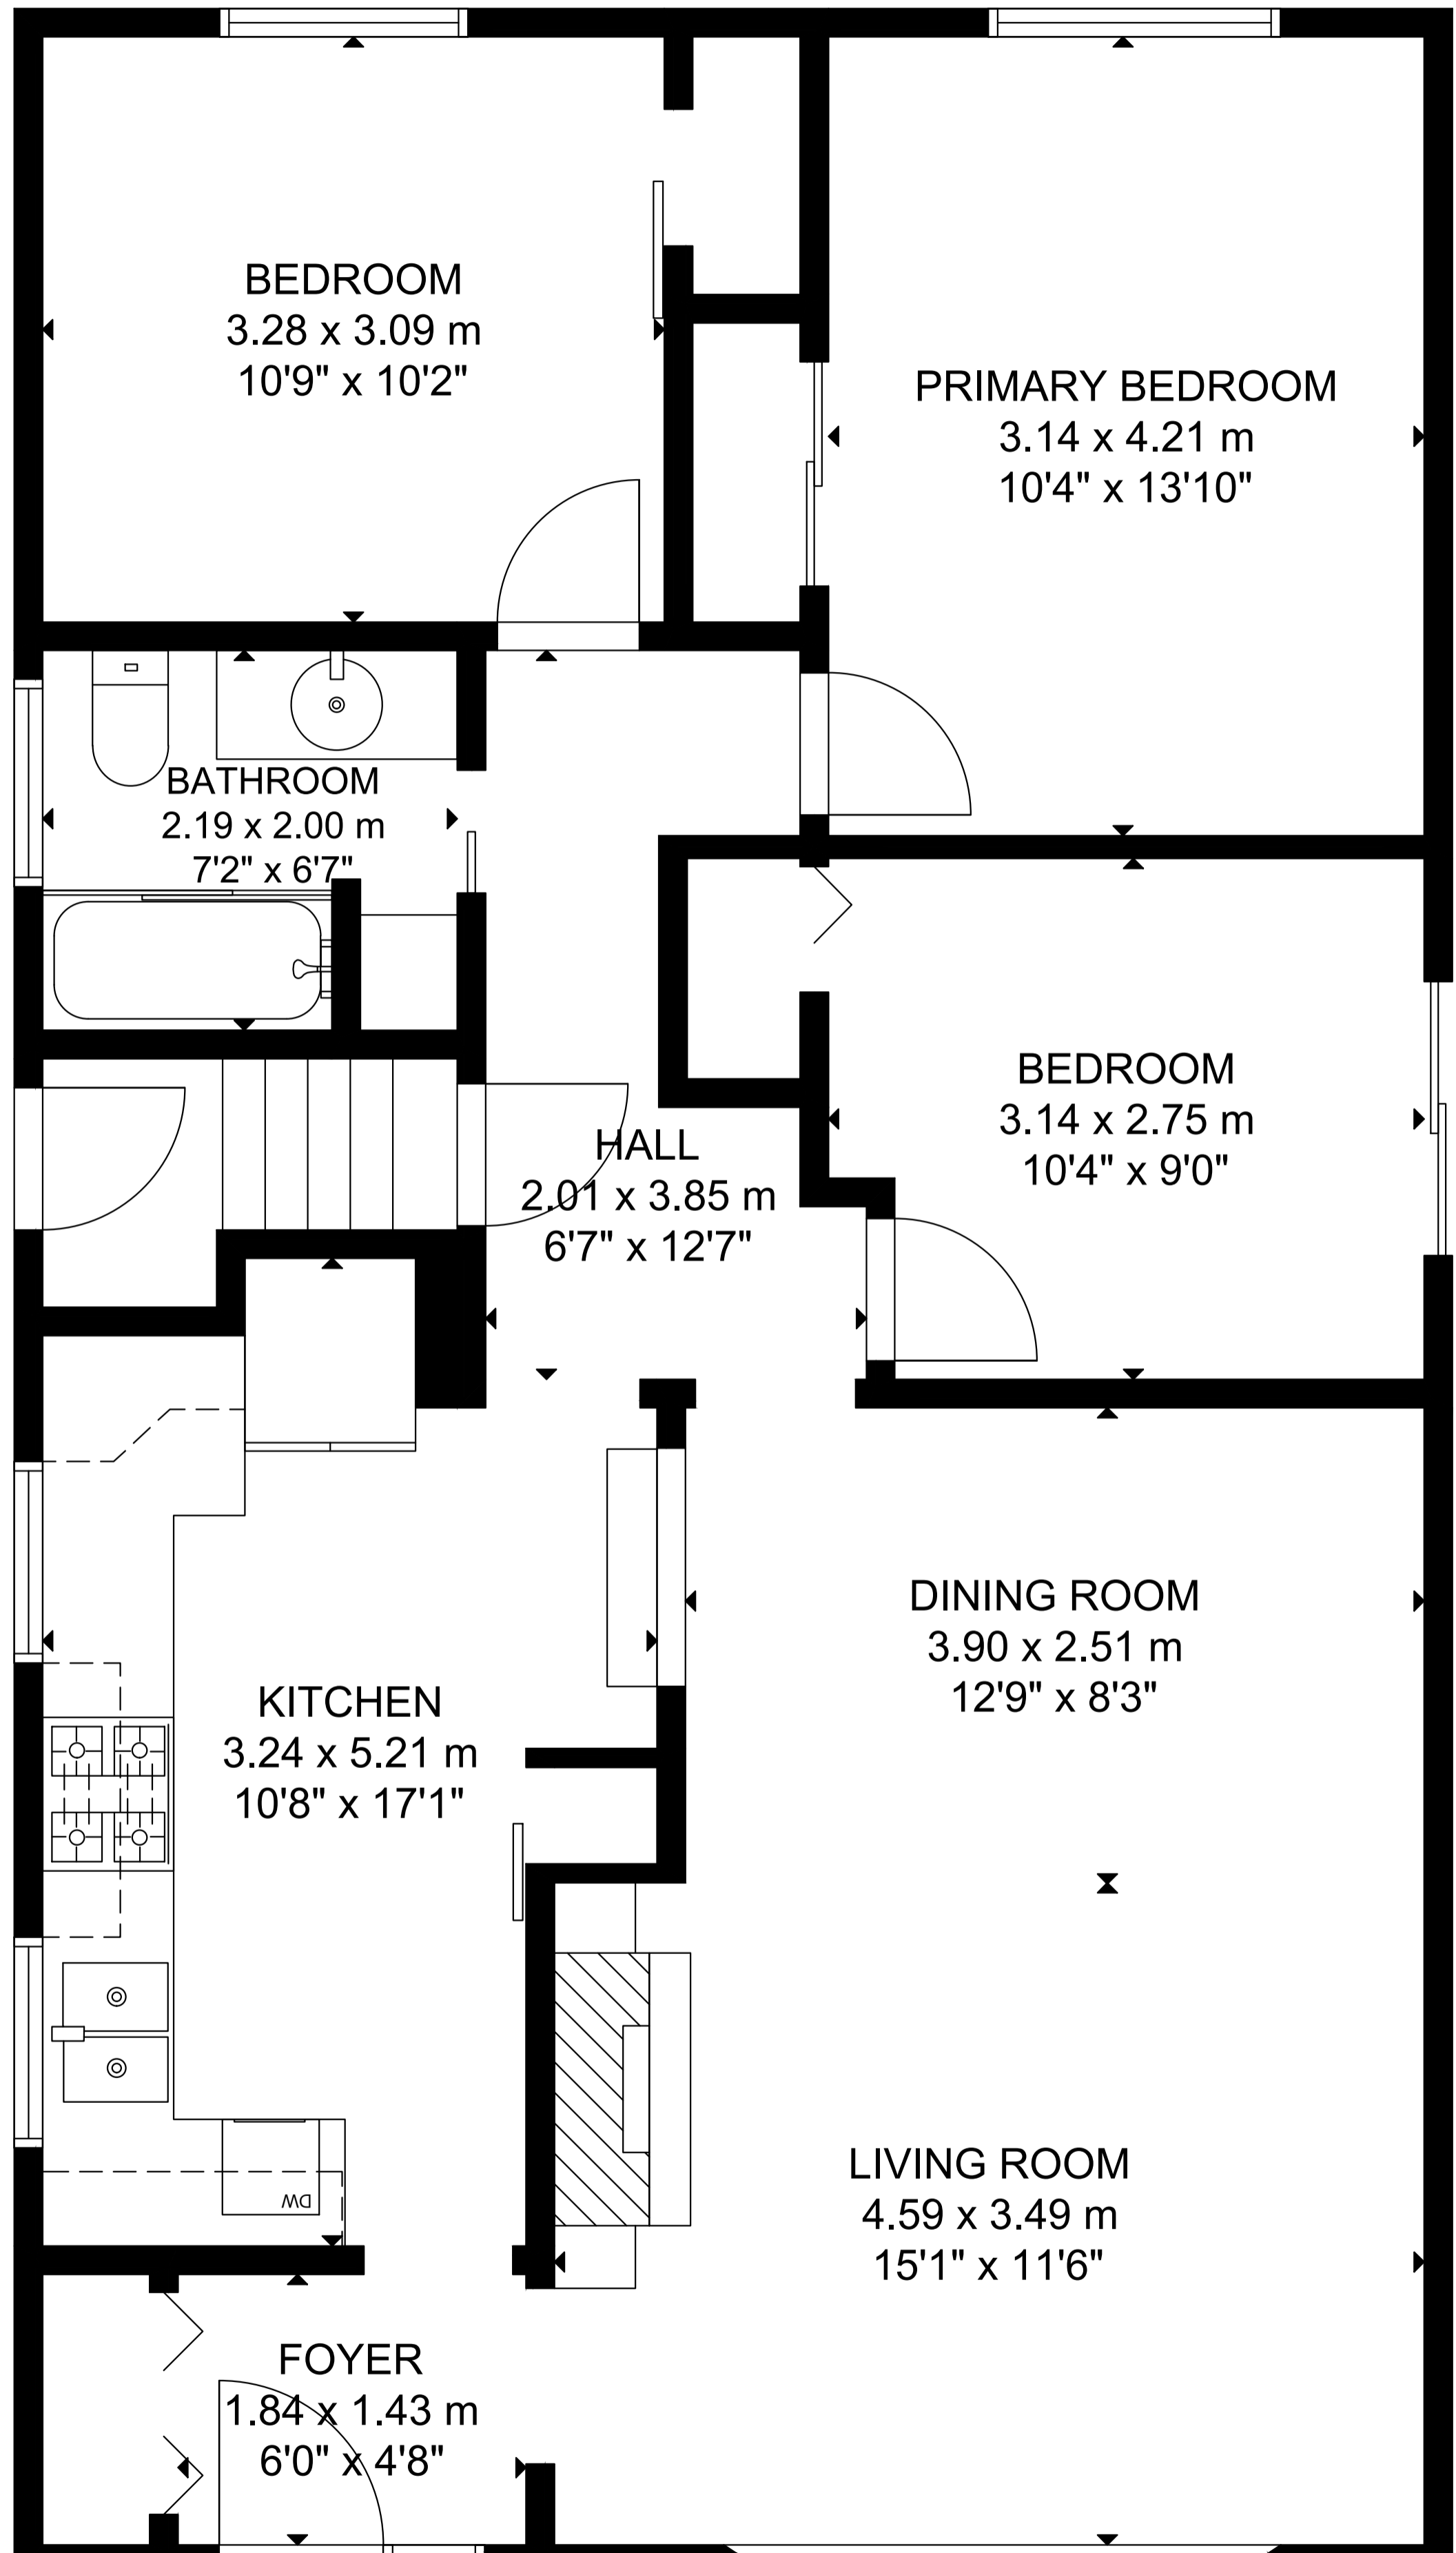

# 98 Cultra Square

LOWER FLOOR

MAIN FLOOR

GROSS INTERNAL AREA  
 LOWER FLOOR: 94 m<sup>2</sup>/1,015 sq ft, MAIN FLOOR: 97 m<sup>2</sup>/1,049 sq ft  
 TOTAL: 191 m<sup>2</sup>/2,064 sq ft  
 SIZE AND DIMENSIONS ARE APPROXIMATE, ACTUAL MAY VARY.