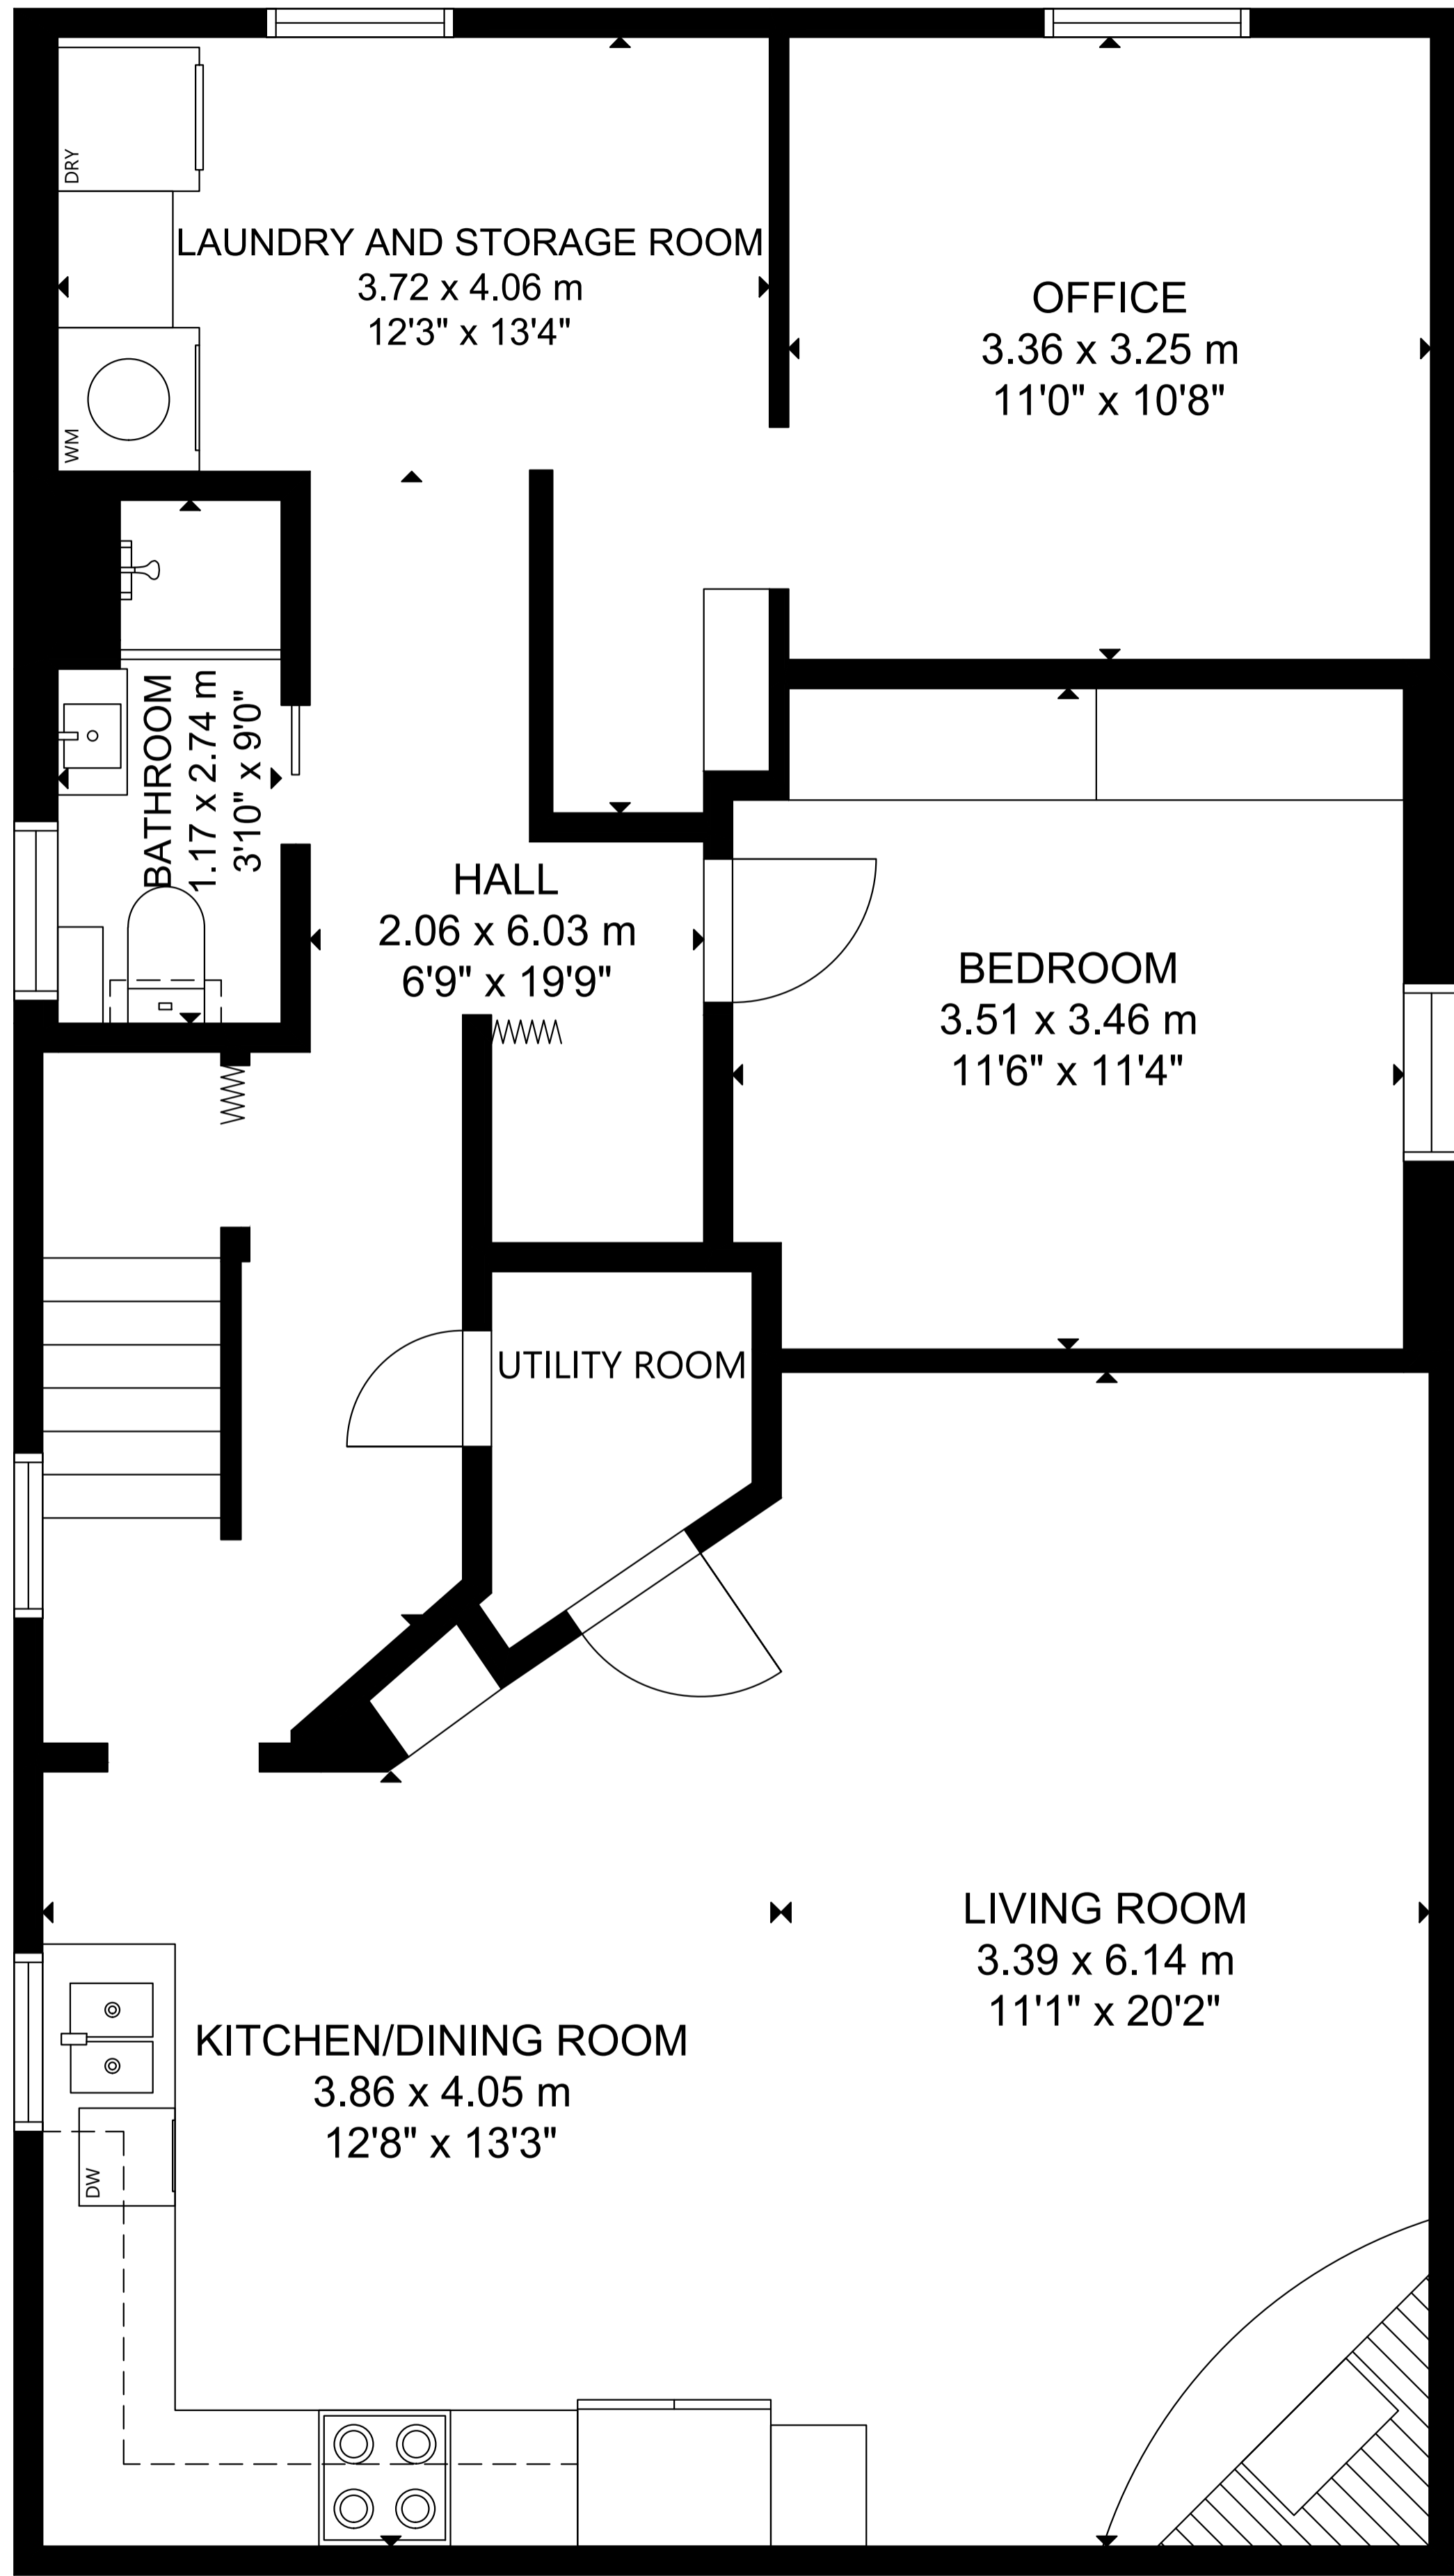

# 98 Cultra Square

LOWER FLOOR

MAIN FLOOR

GROSS INTERNAL AREA  
 LOWER FLOOR: 94 m<sup>2</sup>/1,015 sq ft, MAIN FLOOR: 97 m<sup>2</sup>/1,049 sq ft  
 TOTAL: 191 m<sup>2</sup>/2,064 sq ft  
 SIZE AND DIMENSIONS ARE APPROXIMATE, ACTUAL MAY VARY.