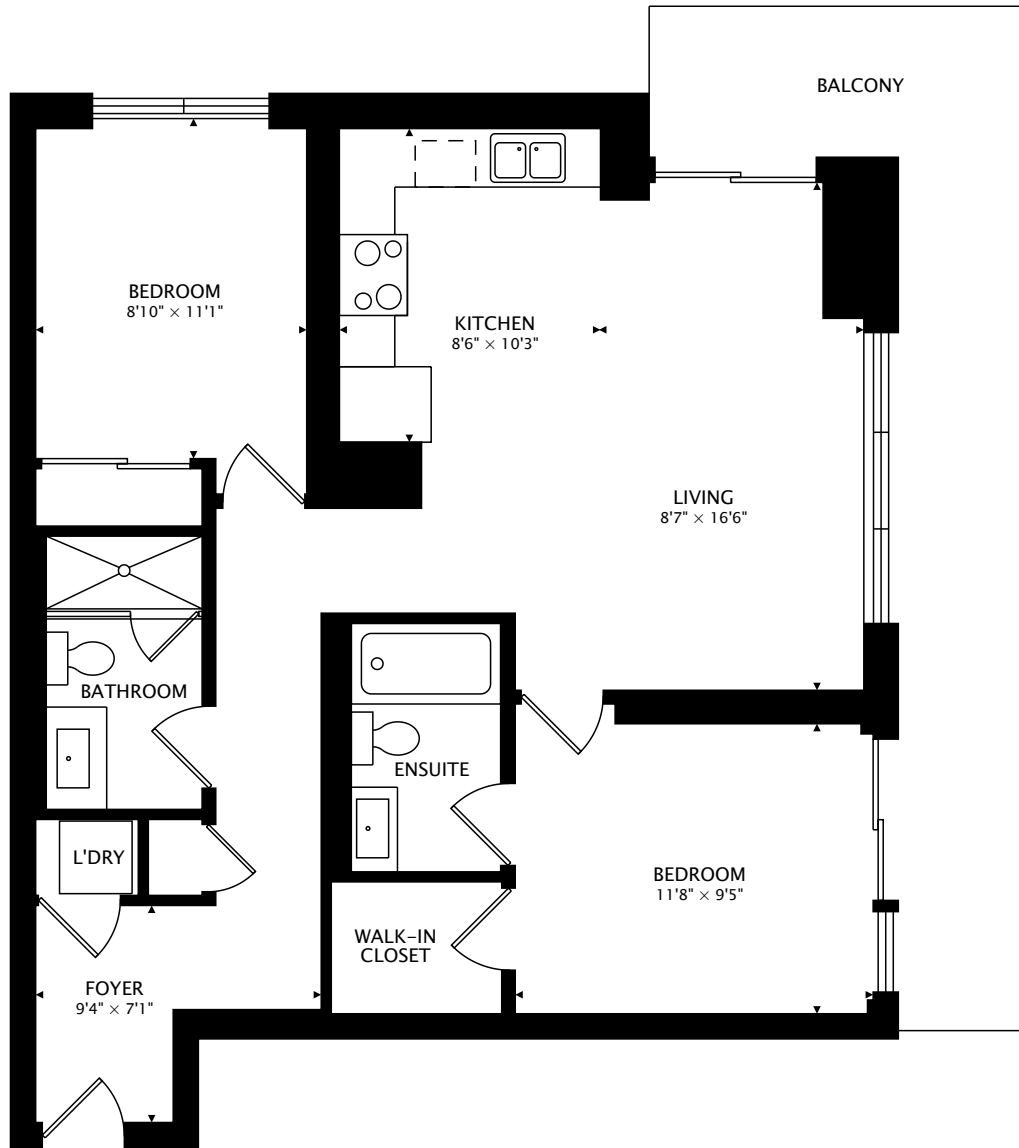

2220 LAKE SHORE BLVD W #2709  
TORONTO, ON

869 sq ft + 182 sq ft BALCONY