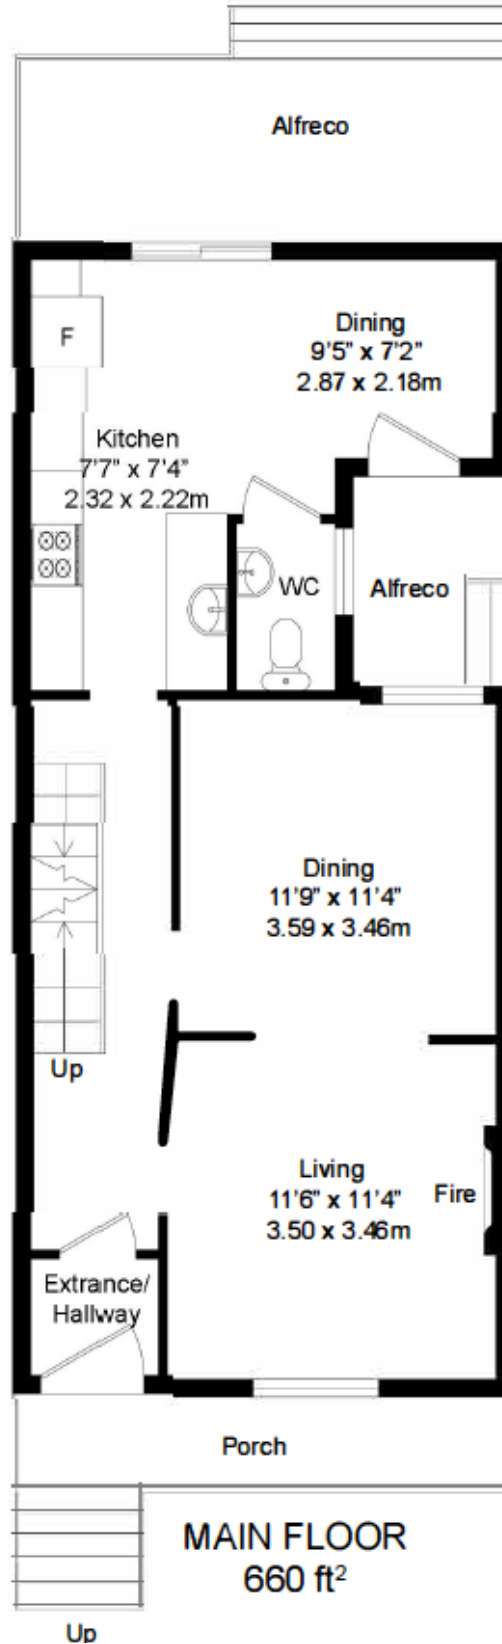

205 LESLIE ST, TORONTO, ON

APPROXIMATE GROSS INTERNAL AREA 1651 ft² = 153 m²

LOWER FLOOR
392 ft²

MAIN FLOOR
660 ft²

SECOND FLOOR
600 ft²