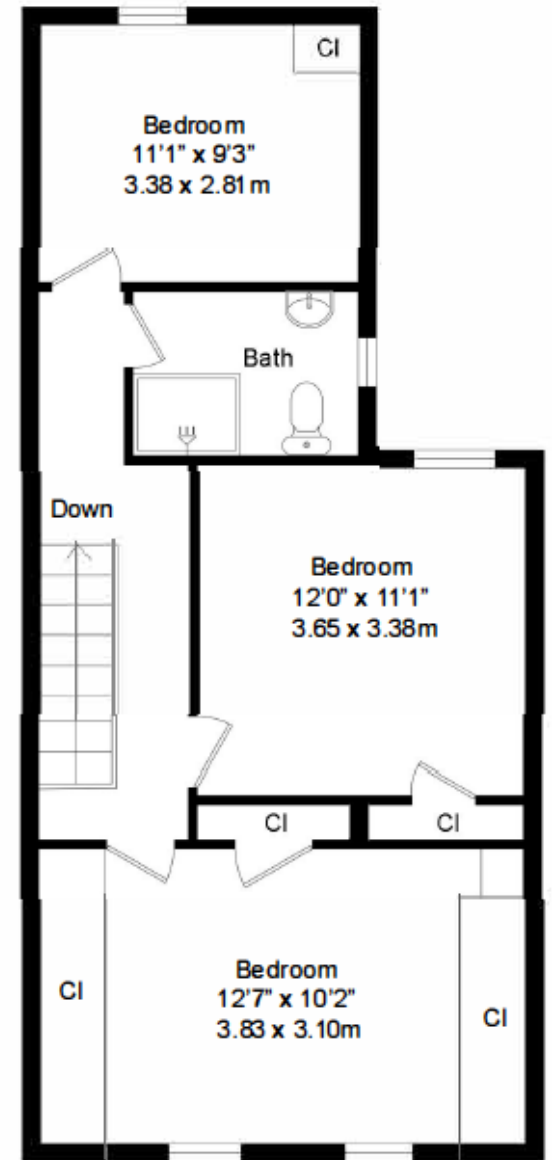

205 LESLIE ST, TORONTO, ON

APPROXIMATE GROSS INTERNAL AREA 1651 ft² = 153 m²

LOWER FLOOR
392 ft²

MAIN FLOOR
660 ft²

SECOND FLOOR
600 ft²