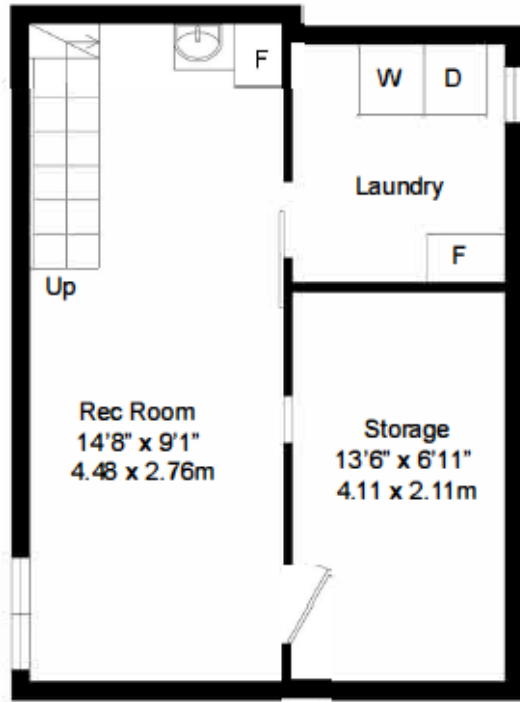

205 LESLIE ST, TORONTO, ON

APPROXIMATE GROSS INTERNAL AREA 1651 ft² = 153 m²

LOWER FLOOR
392 ft²

MAIN FLOOR
660 ft²

SECOND FLOOR
600 ft²