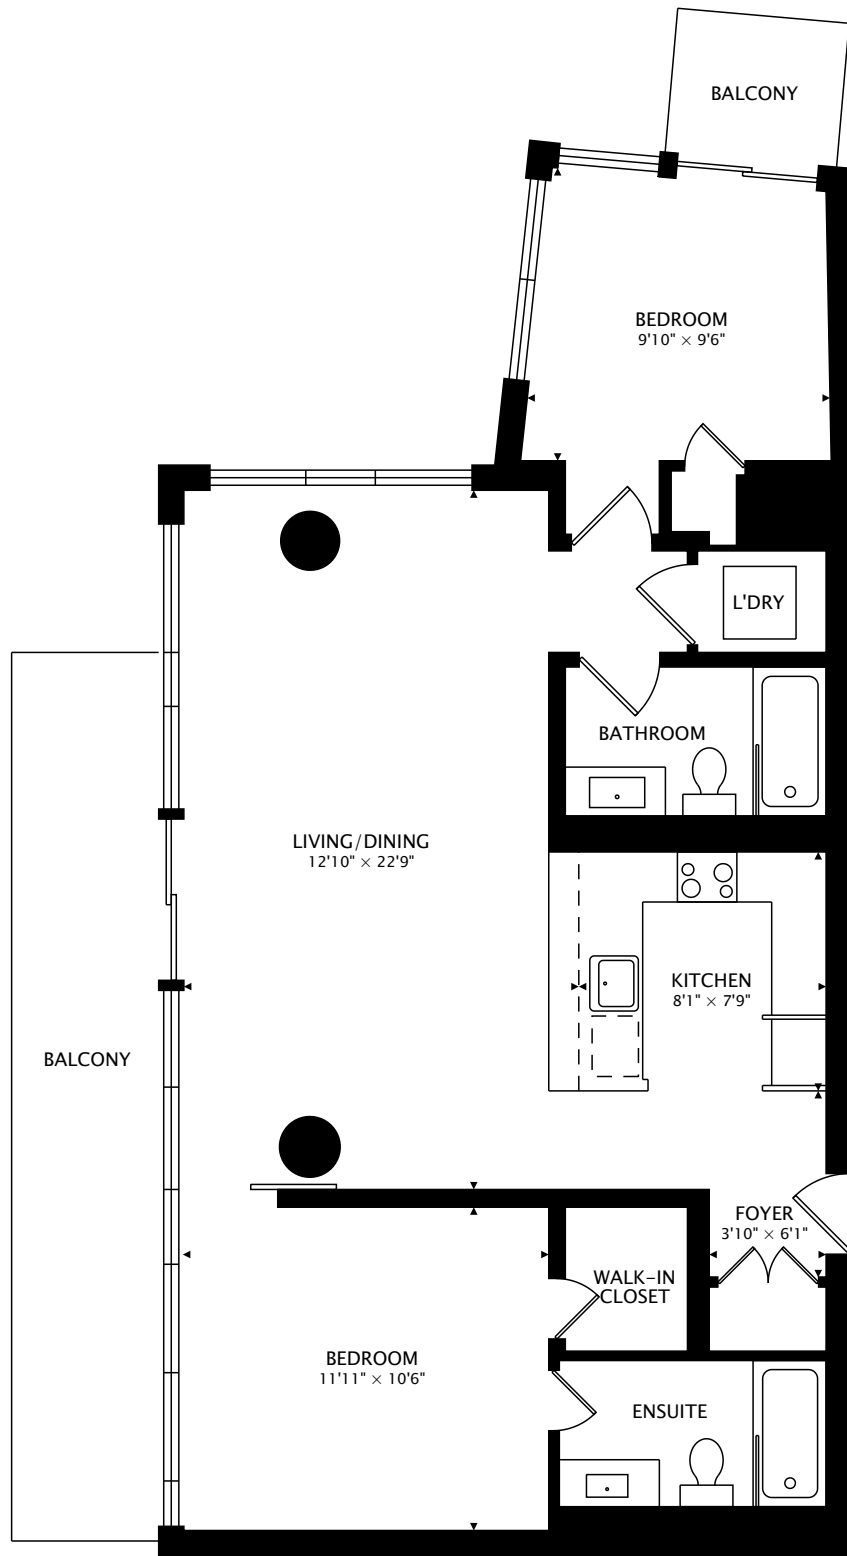

39 QUEENS QUAY E #602  
TORONTO, ON

919 sq ft + 165 sq ft BALCONIES

CAPTURED ON: 12 FEB 2022  
DIMENSIONS, AREAS, LAYOUTS AND DETAILS ARE APPROXIMATE  
AND SHOULD BE CONSIDERED ILLUSTRATIVE ONLY.