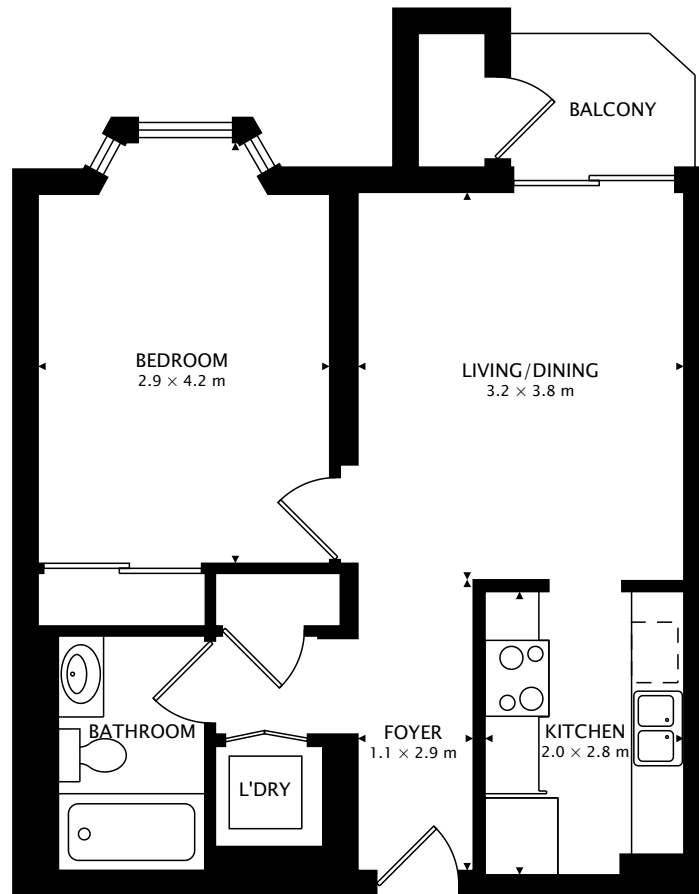

2088 LAWRENCE AVE W. #314
NORTH YORK, ON M6L 1E5, CANADA

48.9 m² + 2.3 m² BALCONY