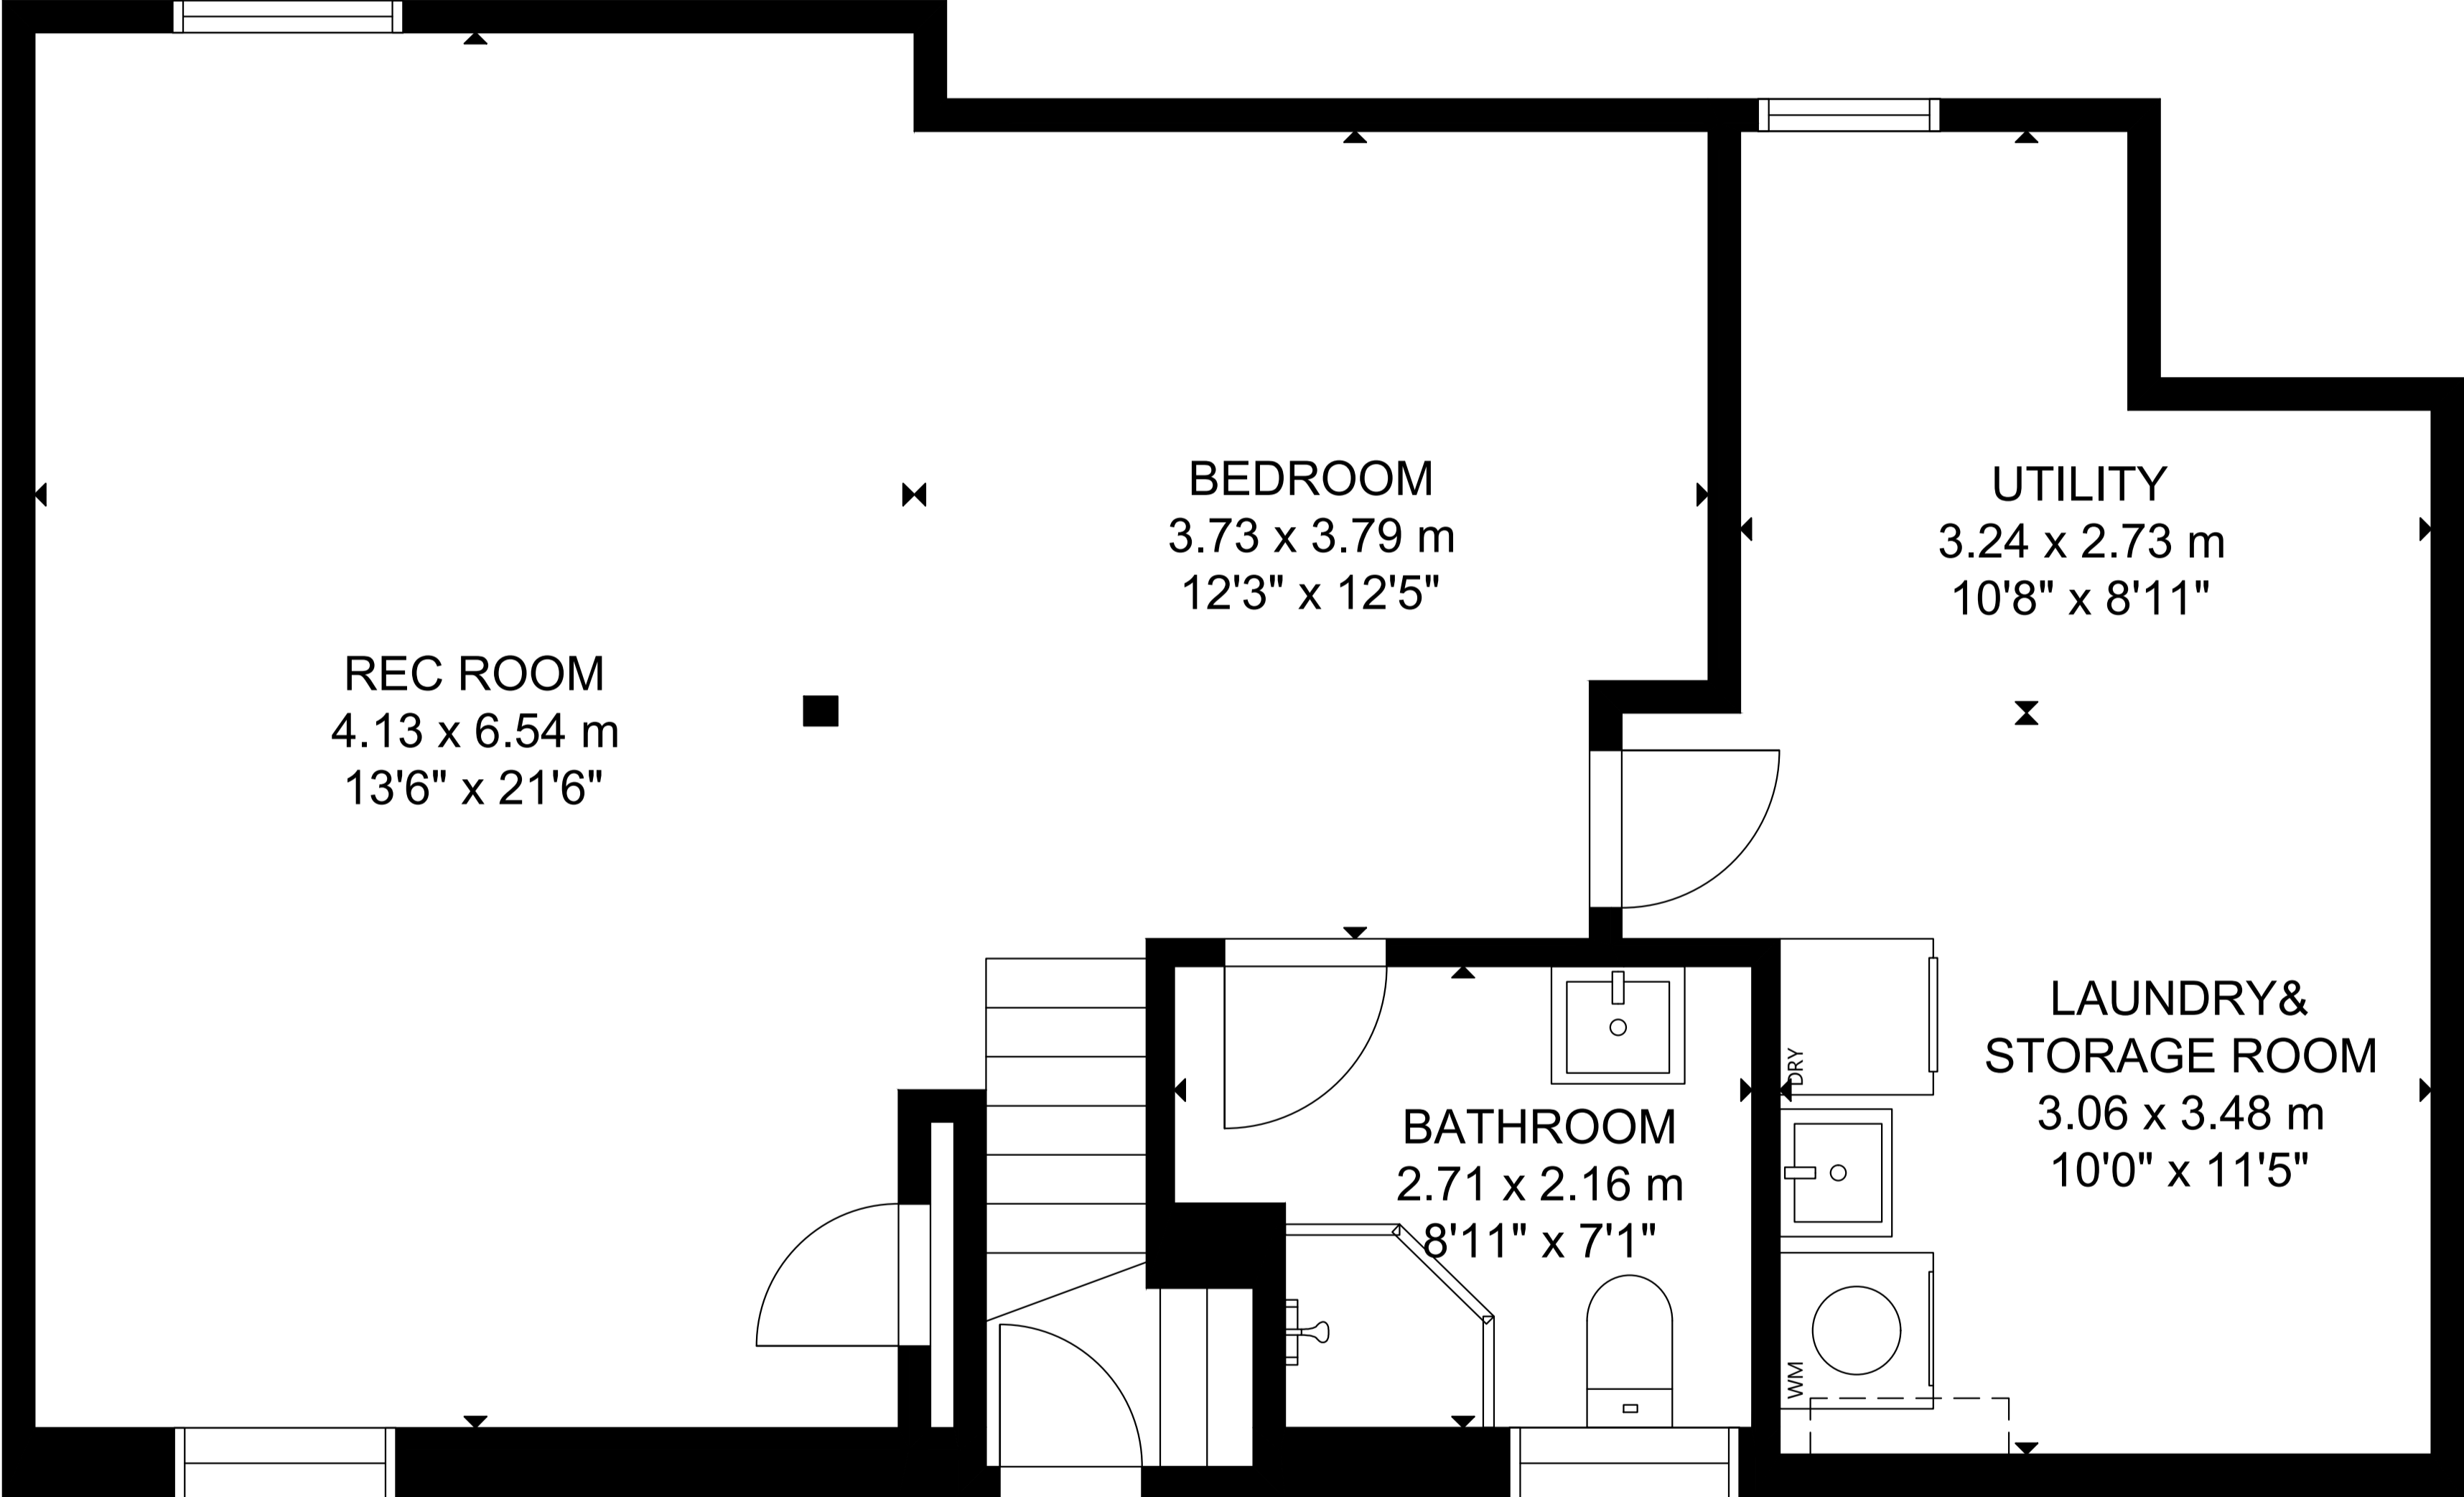

# 74 Murrie Street

LOWER FLOOR

MAIN FLOOR

GROSS INTERNAL AREA  
LOWER FLOOR: 69 m<sup>2</sup>/743 sq ft, MAIN FLOOR: 73 m<sup>2</sup>/790 sq ft  
TOTAL: 142 m<sup>2</sup>/1,533 sq ft  
SIZE AND DIMENSIONS ARE APPROXIMATE, ACTUAL MAY VARY.