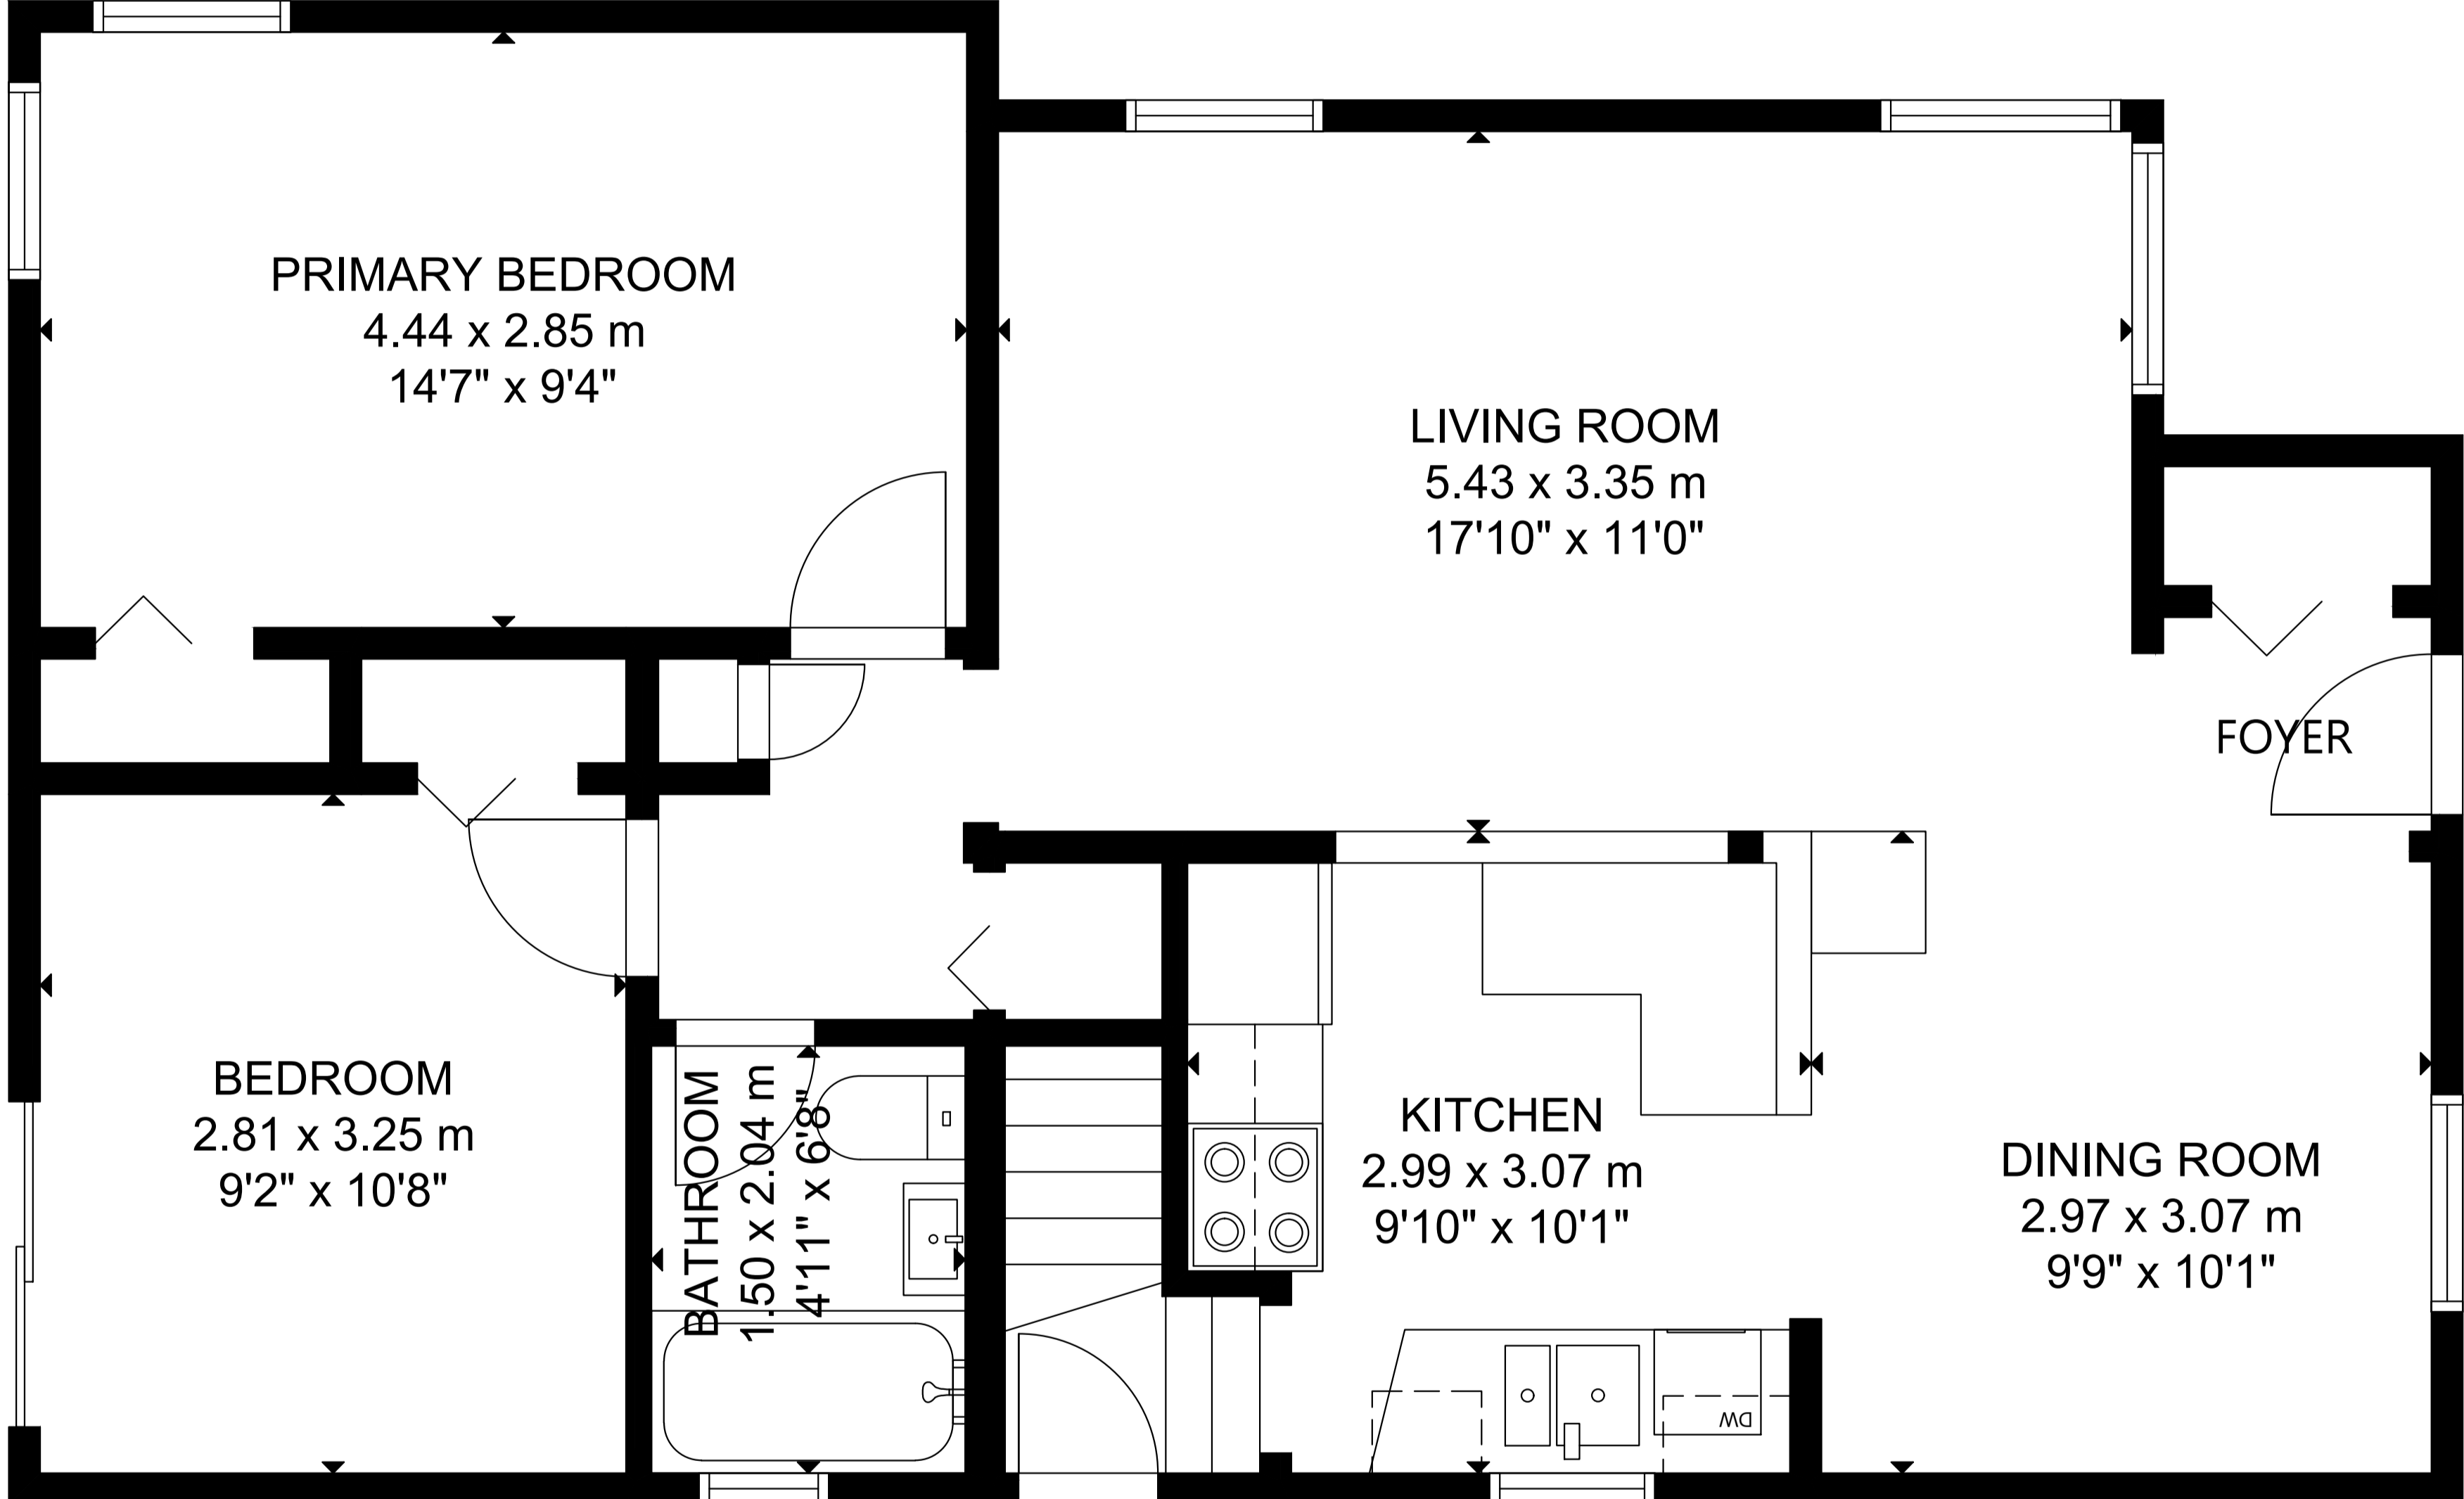

# 74 Murrie Street

LOWER FLOOR

MAIN FLOOR

GROSS INTERNAL AREA  
LOWER FLOOR: 69 m<sup>2</sup>/743 sq ft, MAIN FLOOR: 73 m<sup>2</sup>/790 sq ft  
TOTAL: 142 m<sup>2</sup>/1,533 sq ft  
SIZE AND DIMENSIONS ARE APPROXIMATE, ACTUAL MAY VARY.