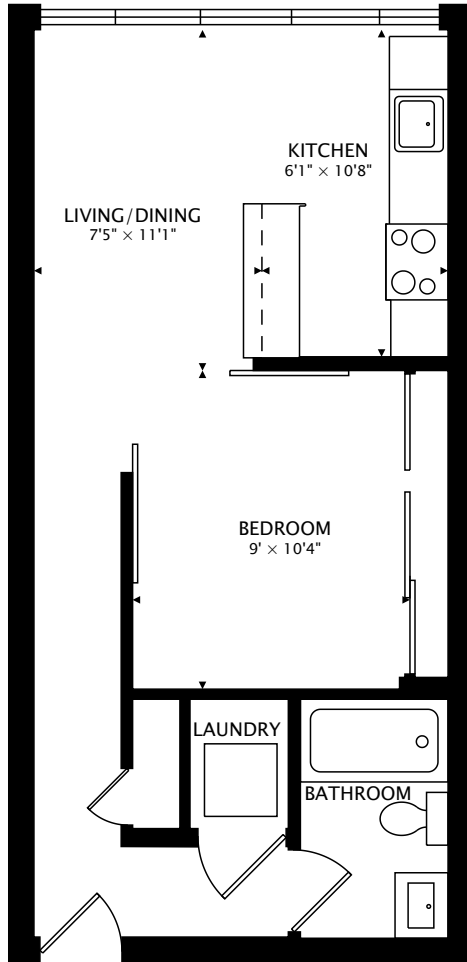

1190 DUNDAS ST E #1213

TORONTO, ON

CAPTURED ON: 27 JAN 2022
DIMENSIONS, AREAS, LAYOUTS AND DETAILS ARE APPROXIMATE
AND SHOULD BE CONSIDERED ILLUSTRATIVE ONLY.