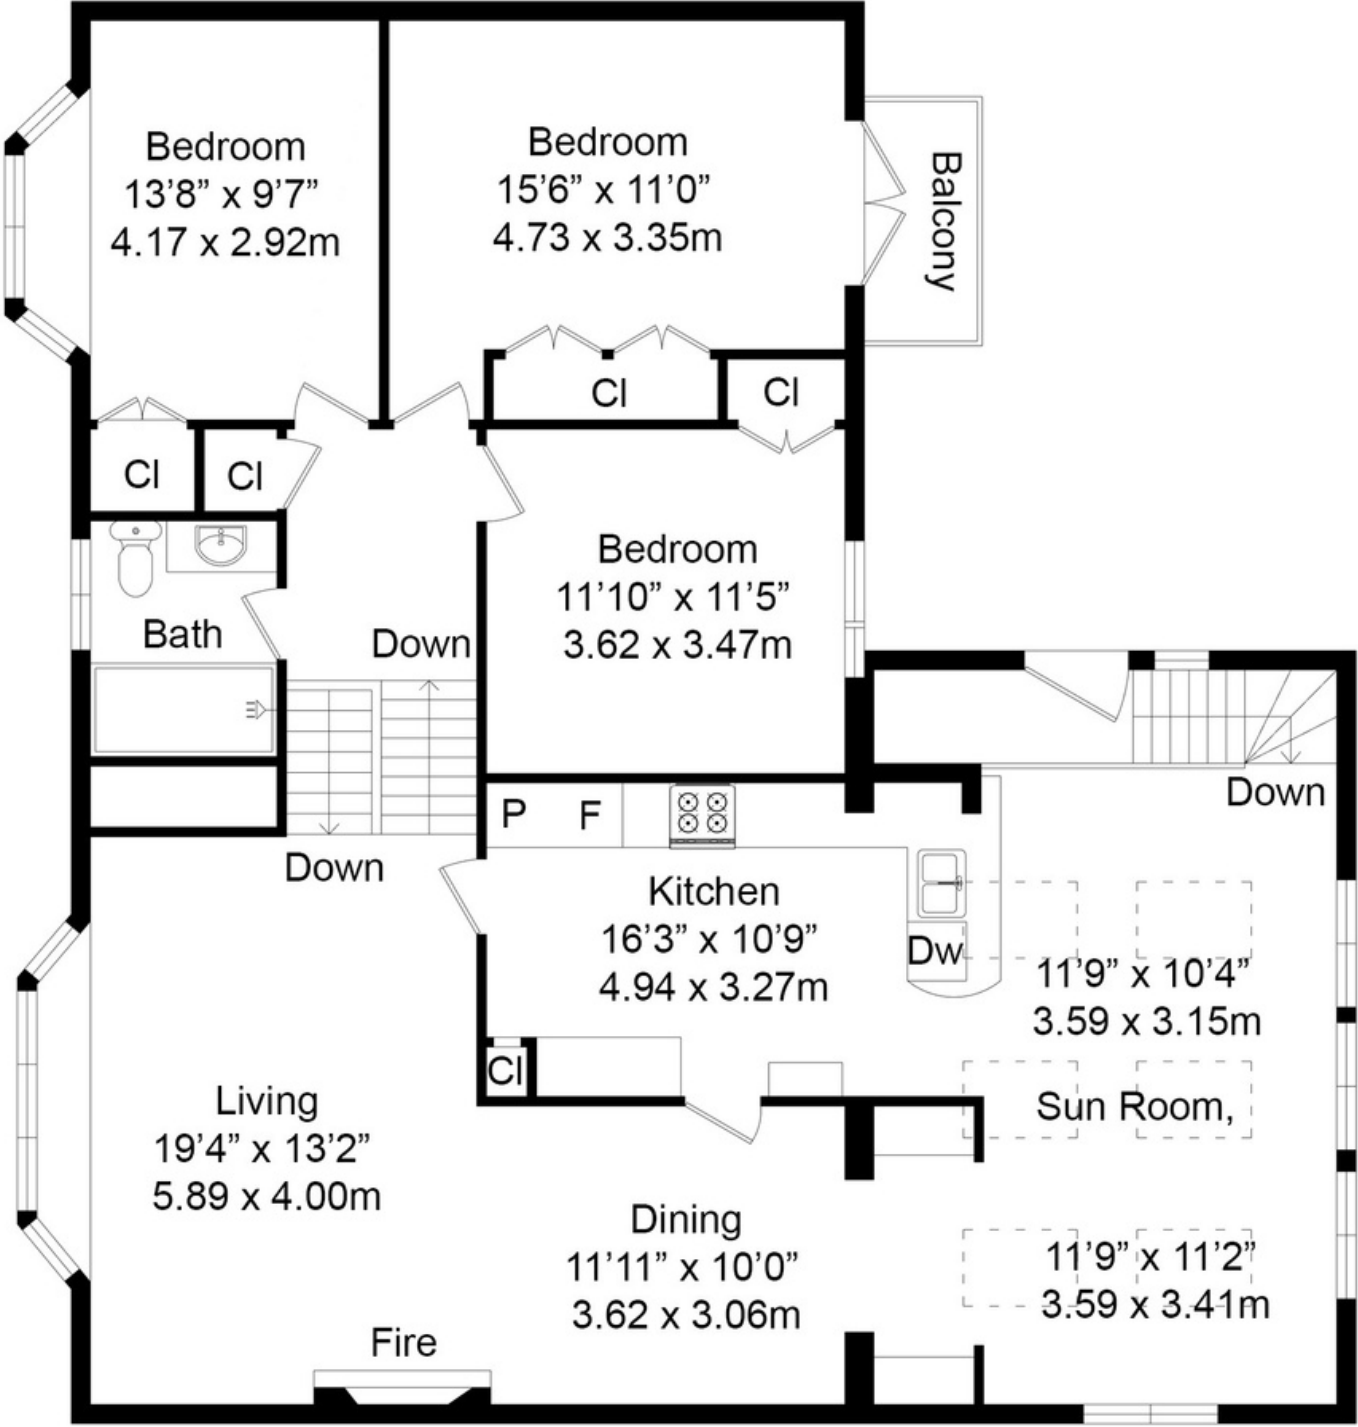

236 GUILDWOOD PKY, SCARBOROUGH, ON M1E 1P5

1311 ft<sup>2</sup>

1655 ft<sup>2</sup>