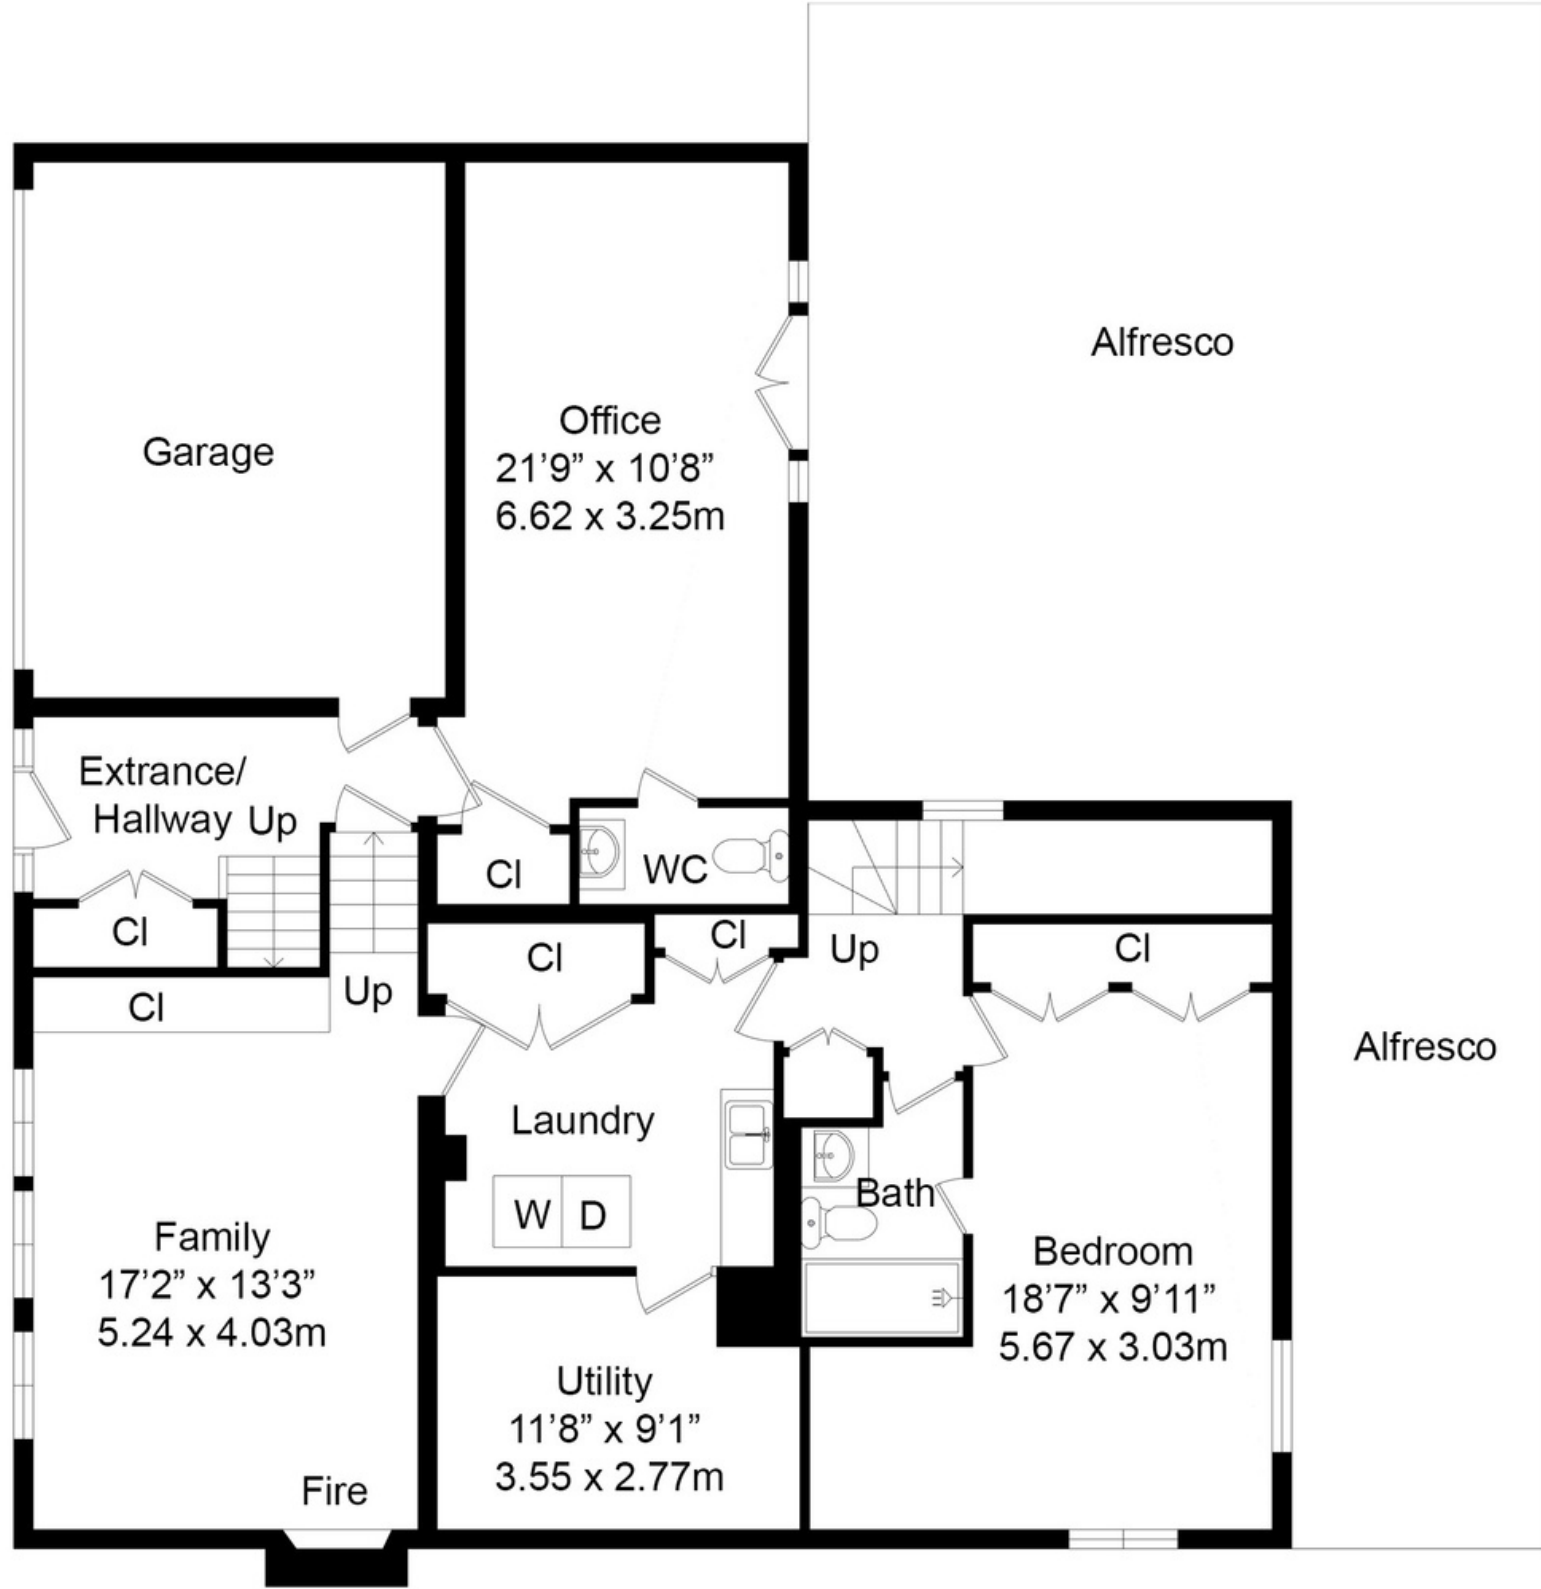

236 GUILDWOOD PKY, SCARBOROUGH, ON M1E 1P5

1311 ft<sup>2</sup>

1655 ft<sup>2</sup>