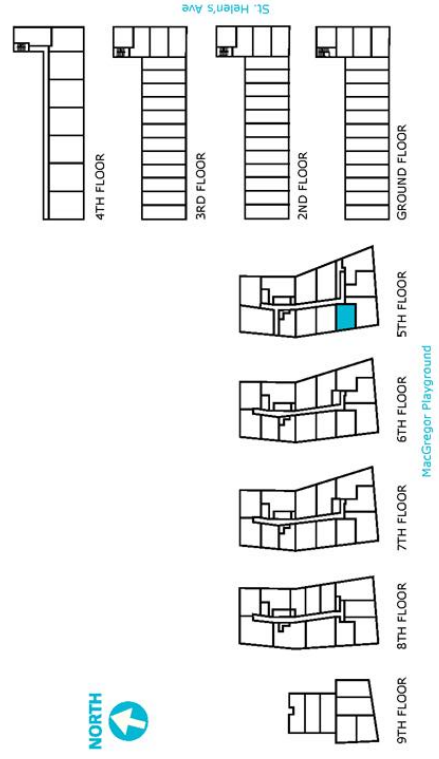

T9 (SUITE 506)

1 BEDROOM + 1 BATHROOM - 522 SF

The developer reserves the right to modify or change plans and specifications without notice as deemed necessary. EROE.