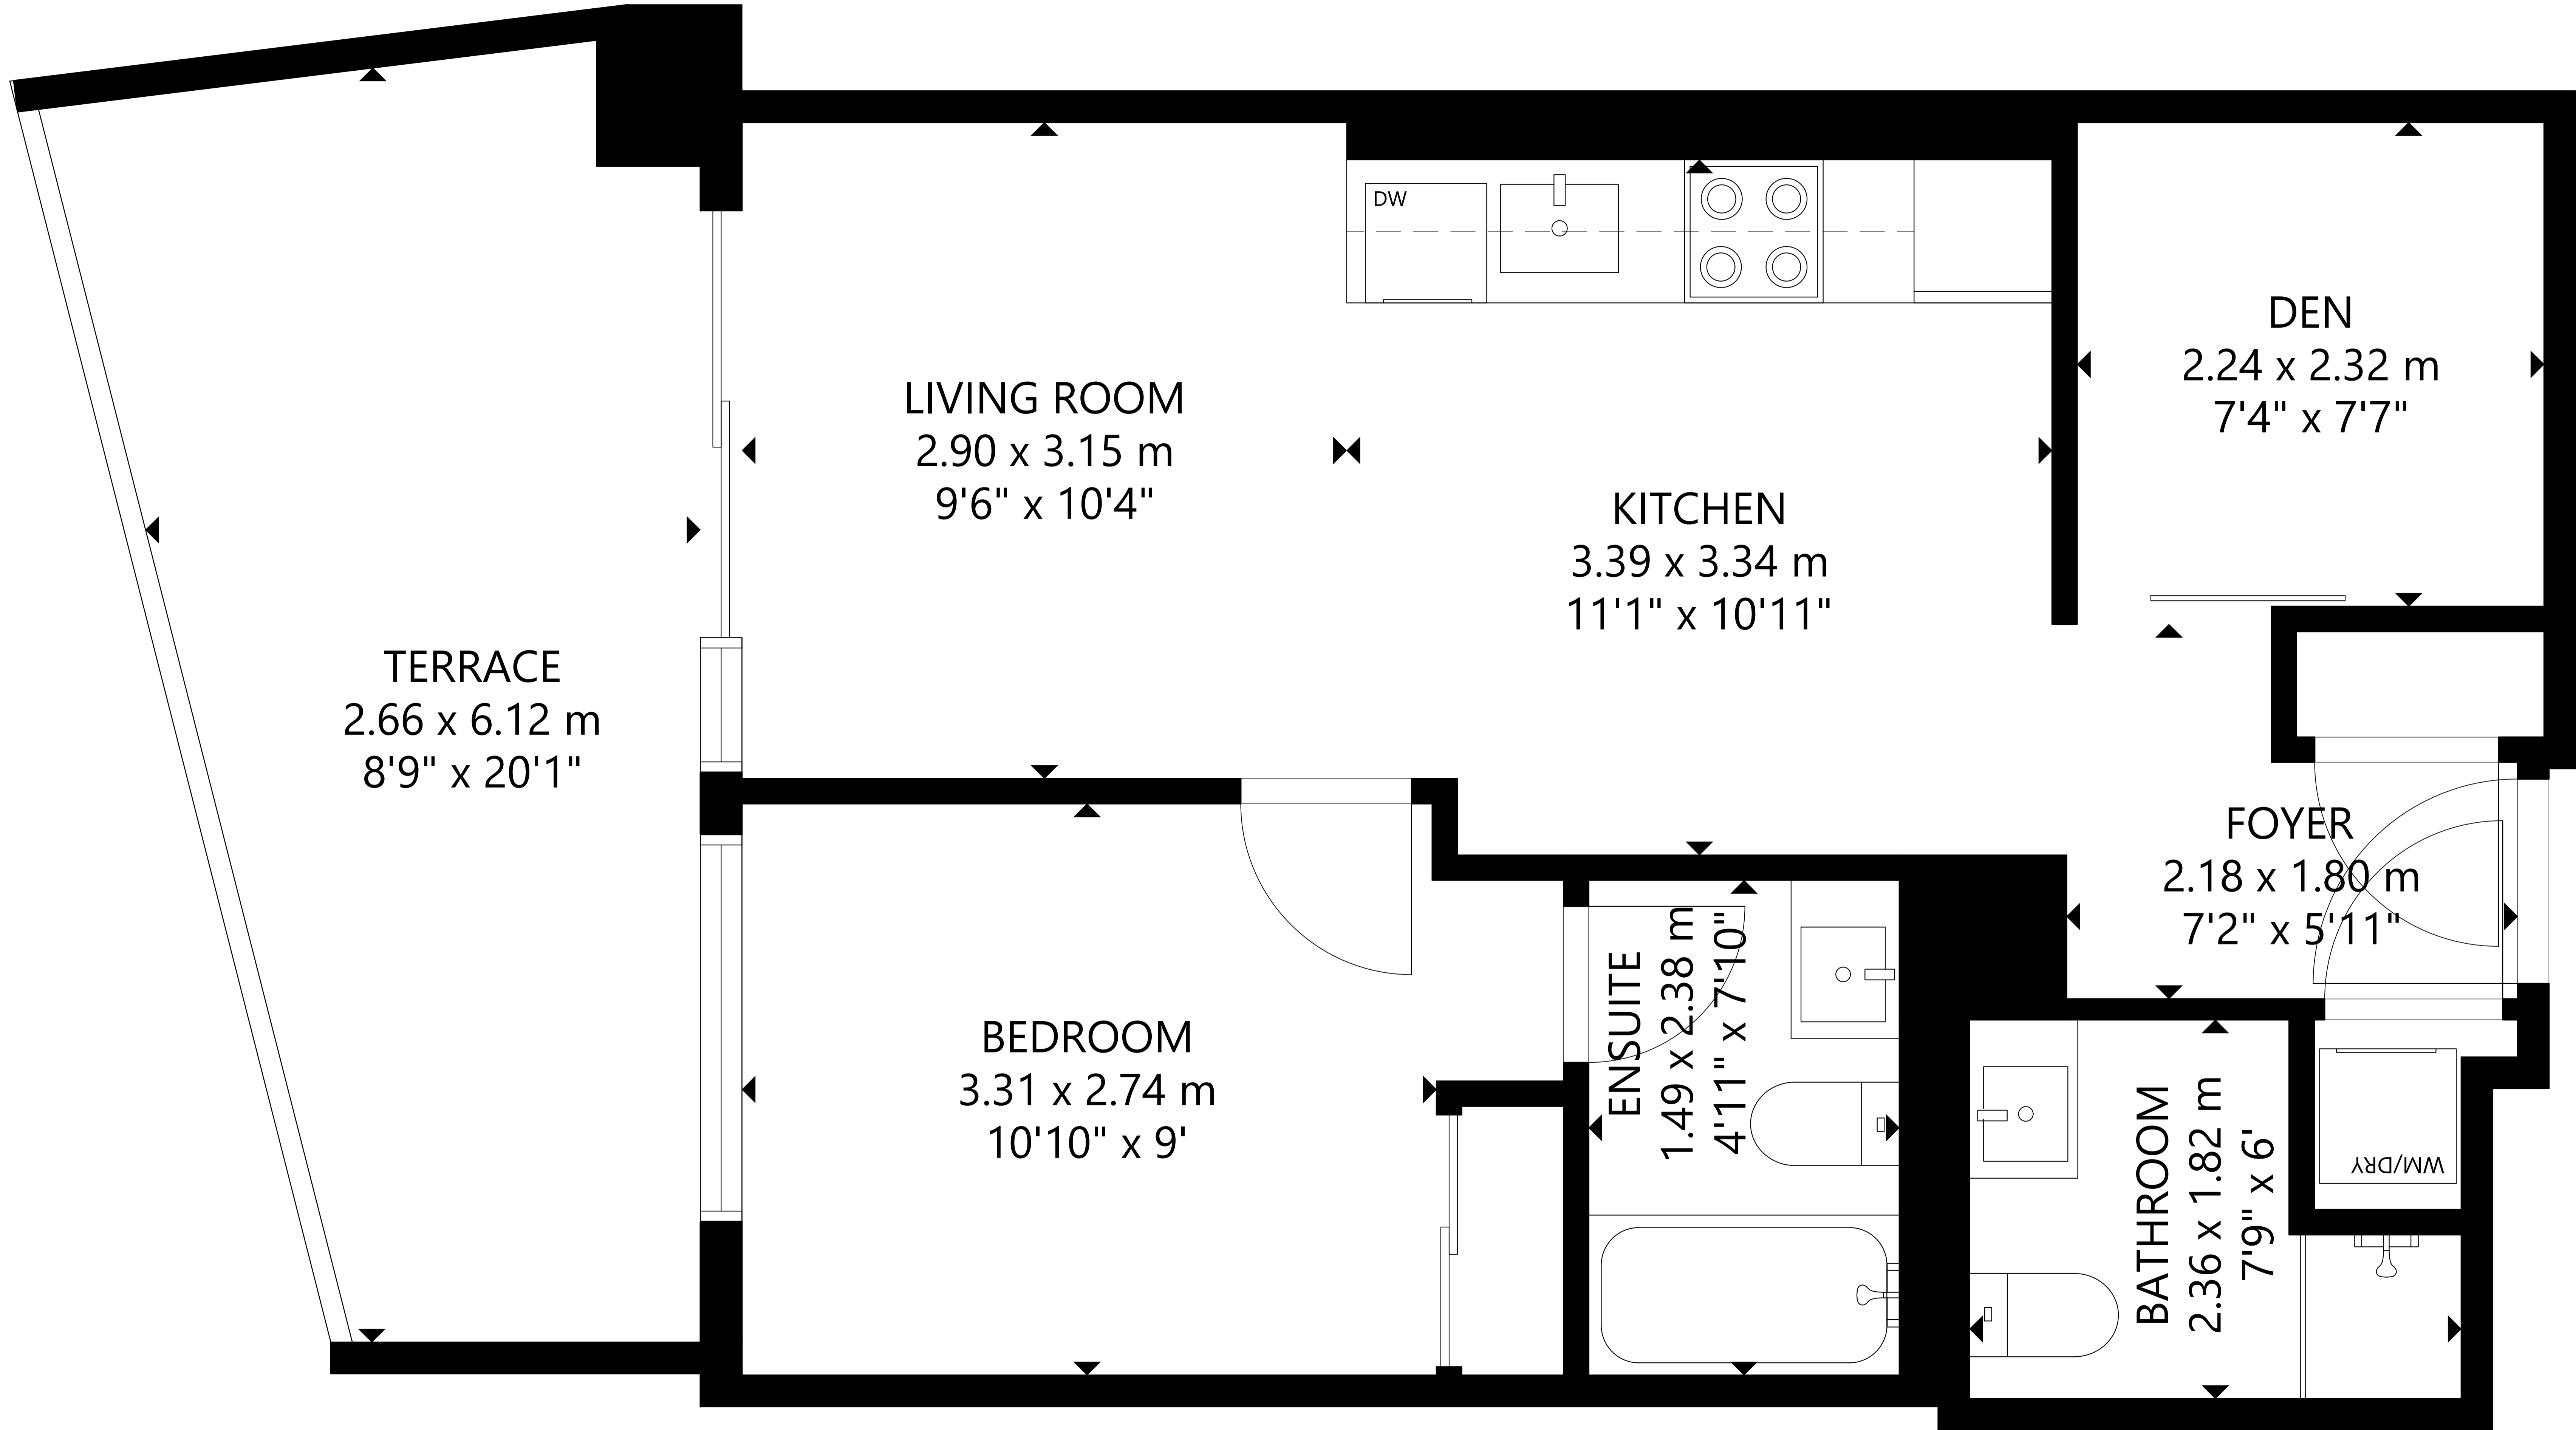

# 50 Forest Manor Road, Suite 711

MAIN FLOOR

GROSS INTERNAL AREA  
MAIN FLOOR: 51 m<sup>2</sup>/554 sq ft  
TERRACE: 15 m<sup>2</sup>/158 sq ft  
TOTAL: 51 m<sup>2</sup>/554 sq ft  
SIZE AND DIMENSIONS ARE APPROXIMATE, ACTUAL MAY VARY.