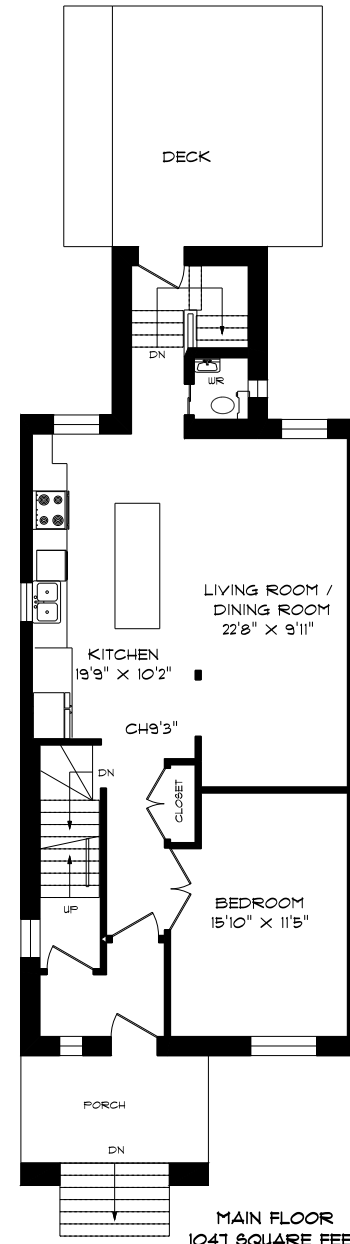

# 444 MARKHAM STREET

LOWER LEVEL  
1041 SQUARE FEET

MAIN FLOOR  
1041 SQUARE FEET

PHONE 905-271-7010  
FAX 905-271-4468  
PLANS@PLANITMEASURING.COM

AUTHORISED BY THE  
ASSOCIATION OF PROFESSIONAL ENGINEERS OF ONTARIO  
TO OFFER PROFESSIONAL ENGINEERING SERVICES.

MEASURED ON NOVEMBER 22, 2017  
ROOM SIZES SHOULD BE CONSIDERED APPROXIMATE  
SINCE MEASUREMENTS ARE SUBJECT TO CERTIFICATION.  
© 2017 PLANIT MEASURING