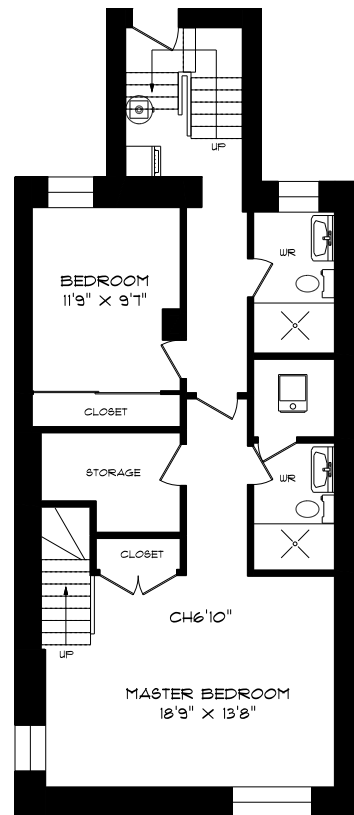

# 444 MARKHAM STREET

LOWER LEVEL  
1041 SQUARE FEET

MAIN FLOOR  
1041 SQUARE FEET

PHONE 905-271-7010  
FAX 905-271-4468  
PLANS@PLANITMEASURING.COM

AUTHORISED BY THE  
ASSOCIATION OF PROFESSIONAL ENGINEERS OF ONTARIO  
TO OFFER PROFESSIONAL ENGINEERING SERVICES.

MEASURED ON NOVEMBER 22, 2017  
ROOM SIZES SHOULD BE CONSIDERED APPROXIMATE  
SINCE MEASUREMENTS ARE SUBJECT TO CERTIFICATION.  
© 2017 PLANIT MEASURING