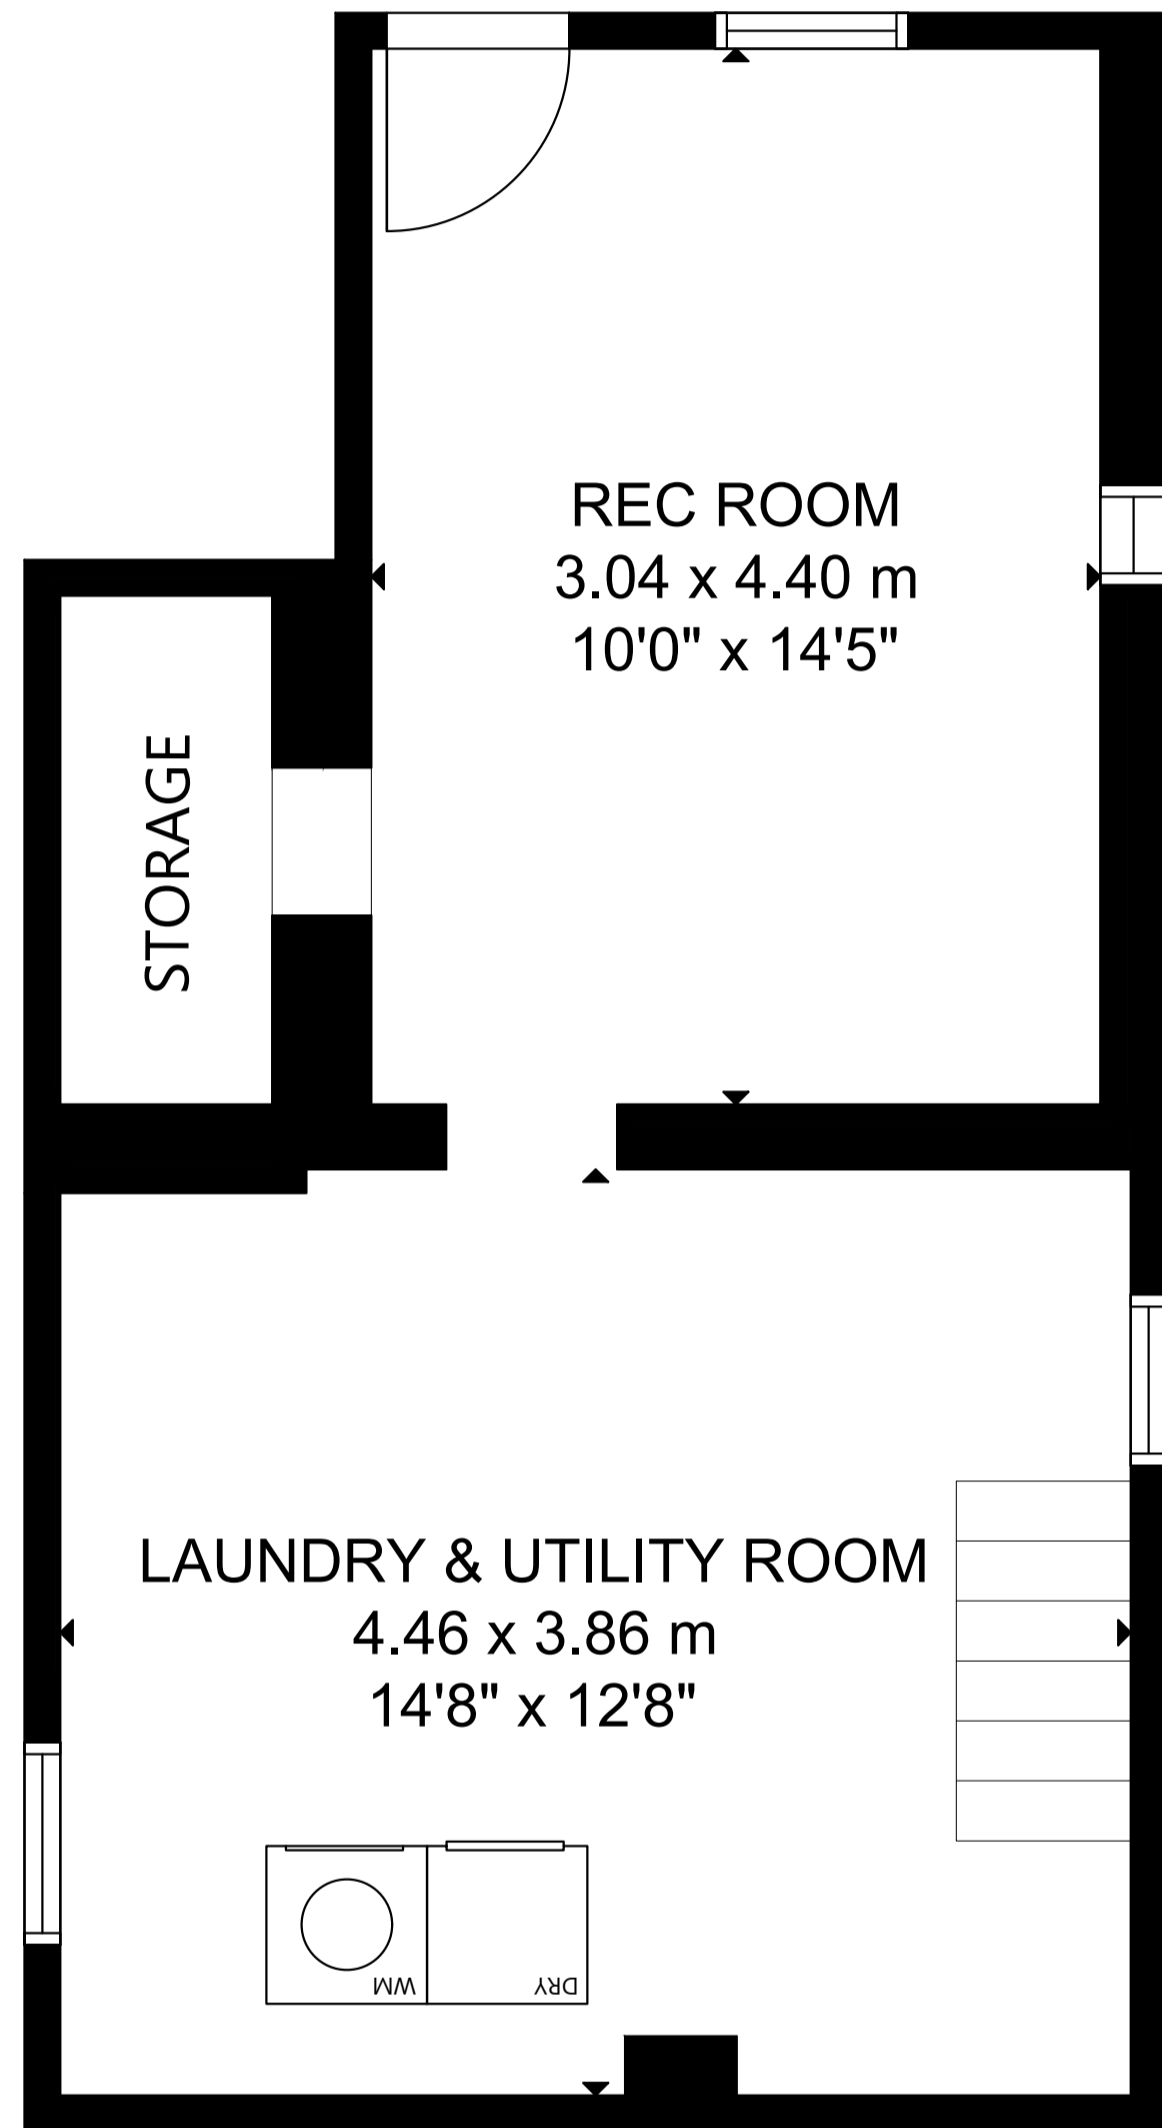

# 79 Balfour Avenue

LOWER LEVEL

MAIN FLOOR

SECOND FLOOR

GROSS INTERNAL AREA  
 MAIN FLOOR: 56 m<sup>2</sup>/605 sq ft, SECOND FLOOR: 49 m<sup>2</sup>/530 sq ft  
 LOWER LEVEL: 35 m<sup>2</sup>/372 sq ft  
 TOTAL: 140 m<sup>2</sup>/1,507 sq ft  
 SIZE AND DIMENSIONS ARE APPROXIMATE, ACTUAL MAY VARY.