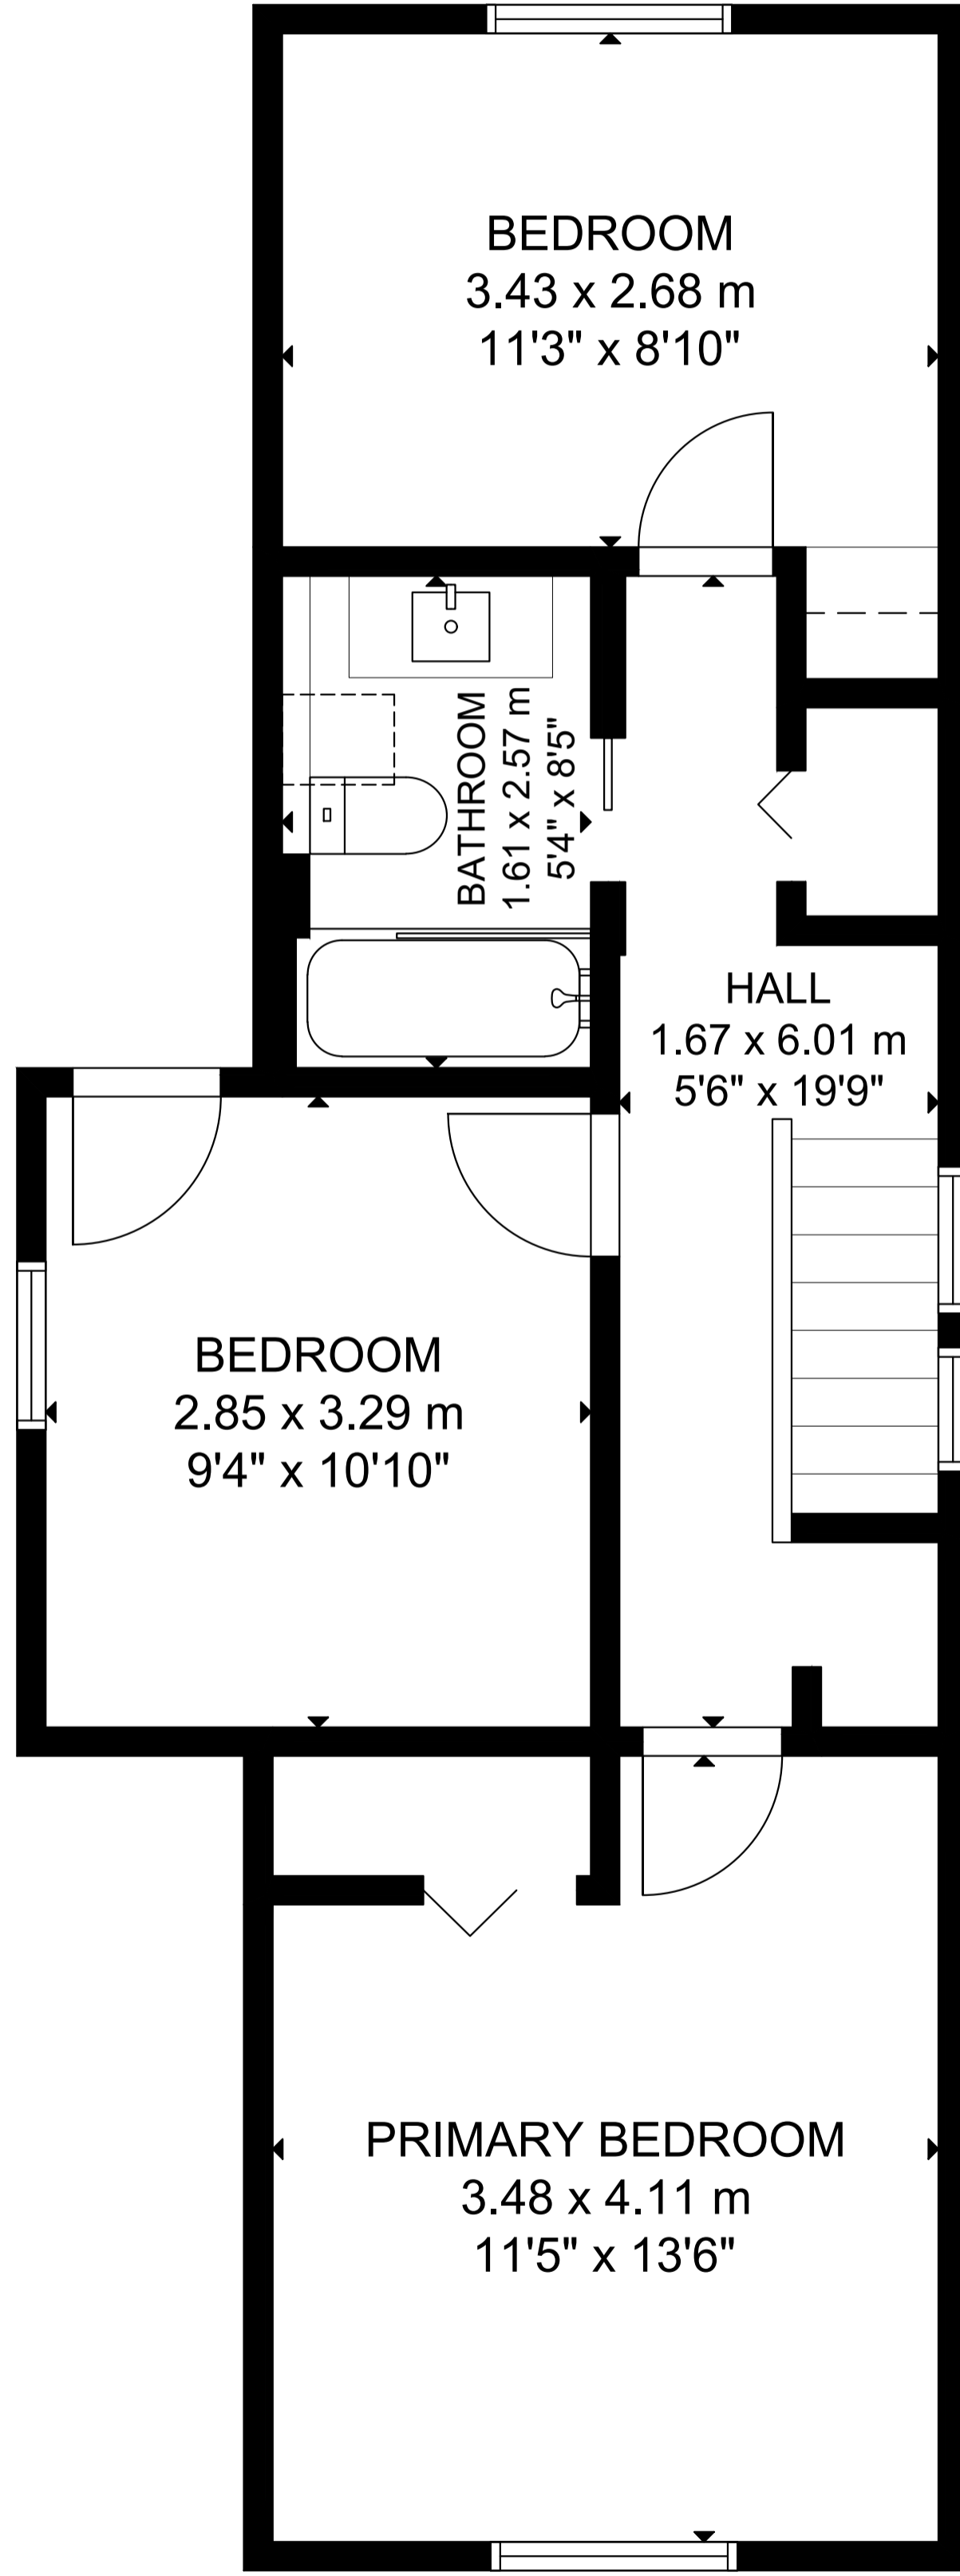

# 79 Balfour Avenue

LOWER LEVEL

MAIN FLOOR

SECOND FLOOR

GROSS INTERNAL AREA  
 MAIN FLOOR: 56 m<sup>2</sup>/605 sq ft, SECOND FLOOR: 49 m<sup>2</sup>/530 sq ft  
 LOWER LEVEL: 35 m<sup>2</sup>/372 sq ft  
 TOTAL: 140 m<sup>2</sup>/1,507 sq ft  
 SIZE AND DIMENSIONS ARE APPROXIMATE, ACTUAL MAY VARY.