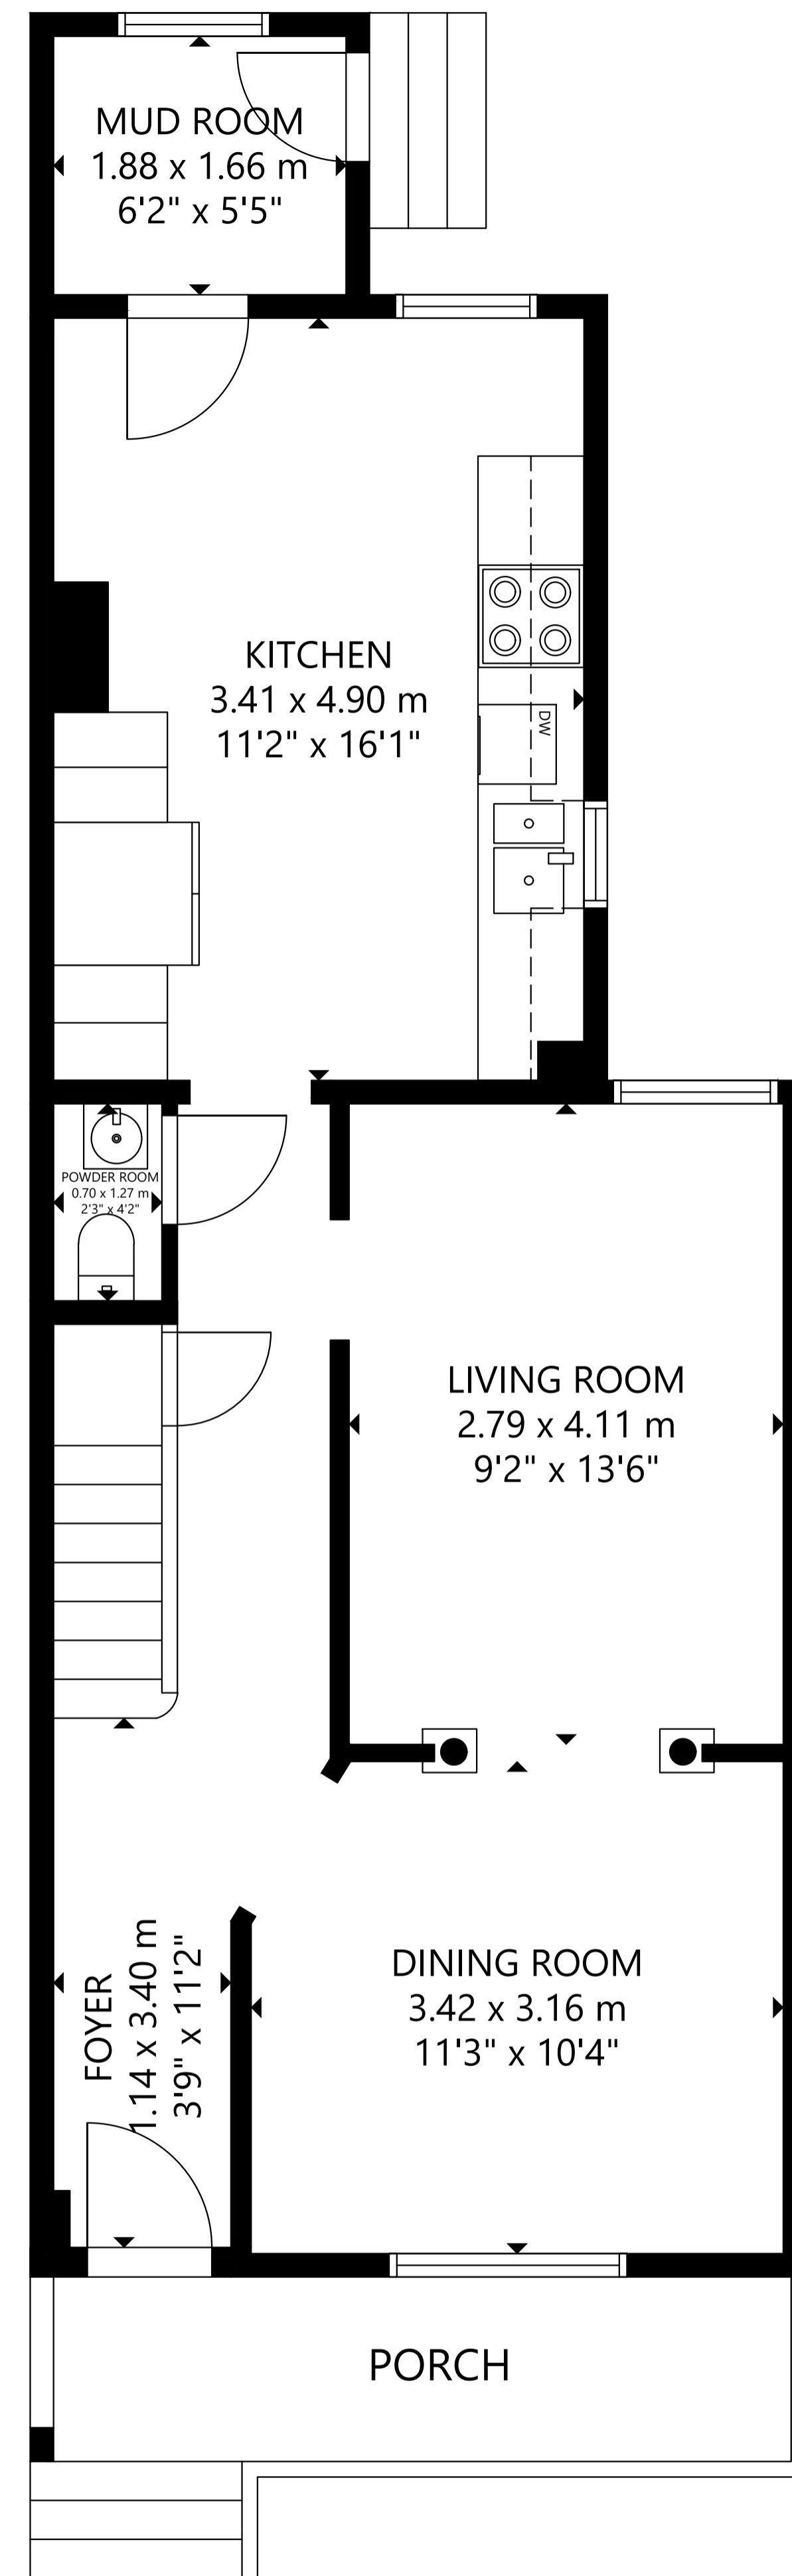

10 Connaught Avenue

LOWER LEVEL

MAIN FLOOR

SECOND FLOOR

THIRD FLOOR

GROSS INTERNAL AREA
 LOWER LEVEL: 471 sq ft/ 44 m², MAIN FLOOR: 594 sq ft/ 55 m²
 SECOND FLOOR: 563 sq ft/ 52 m², THIRD FLOOR: 284 sq ft/ 26 m²
 TOTAL: 1,912 sq ft/ 177 m²
 SIZE AND DIMENSIONS ARE APPROXIMATE, ACTUAL MAY VARY.