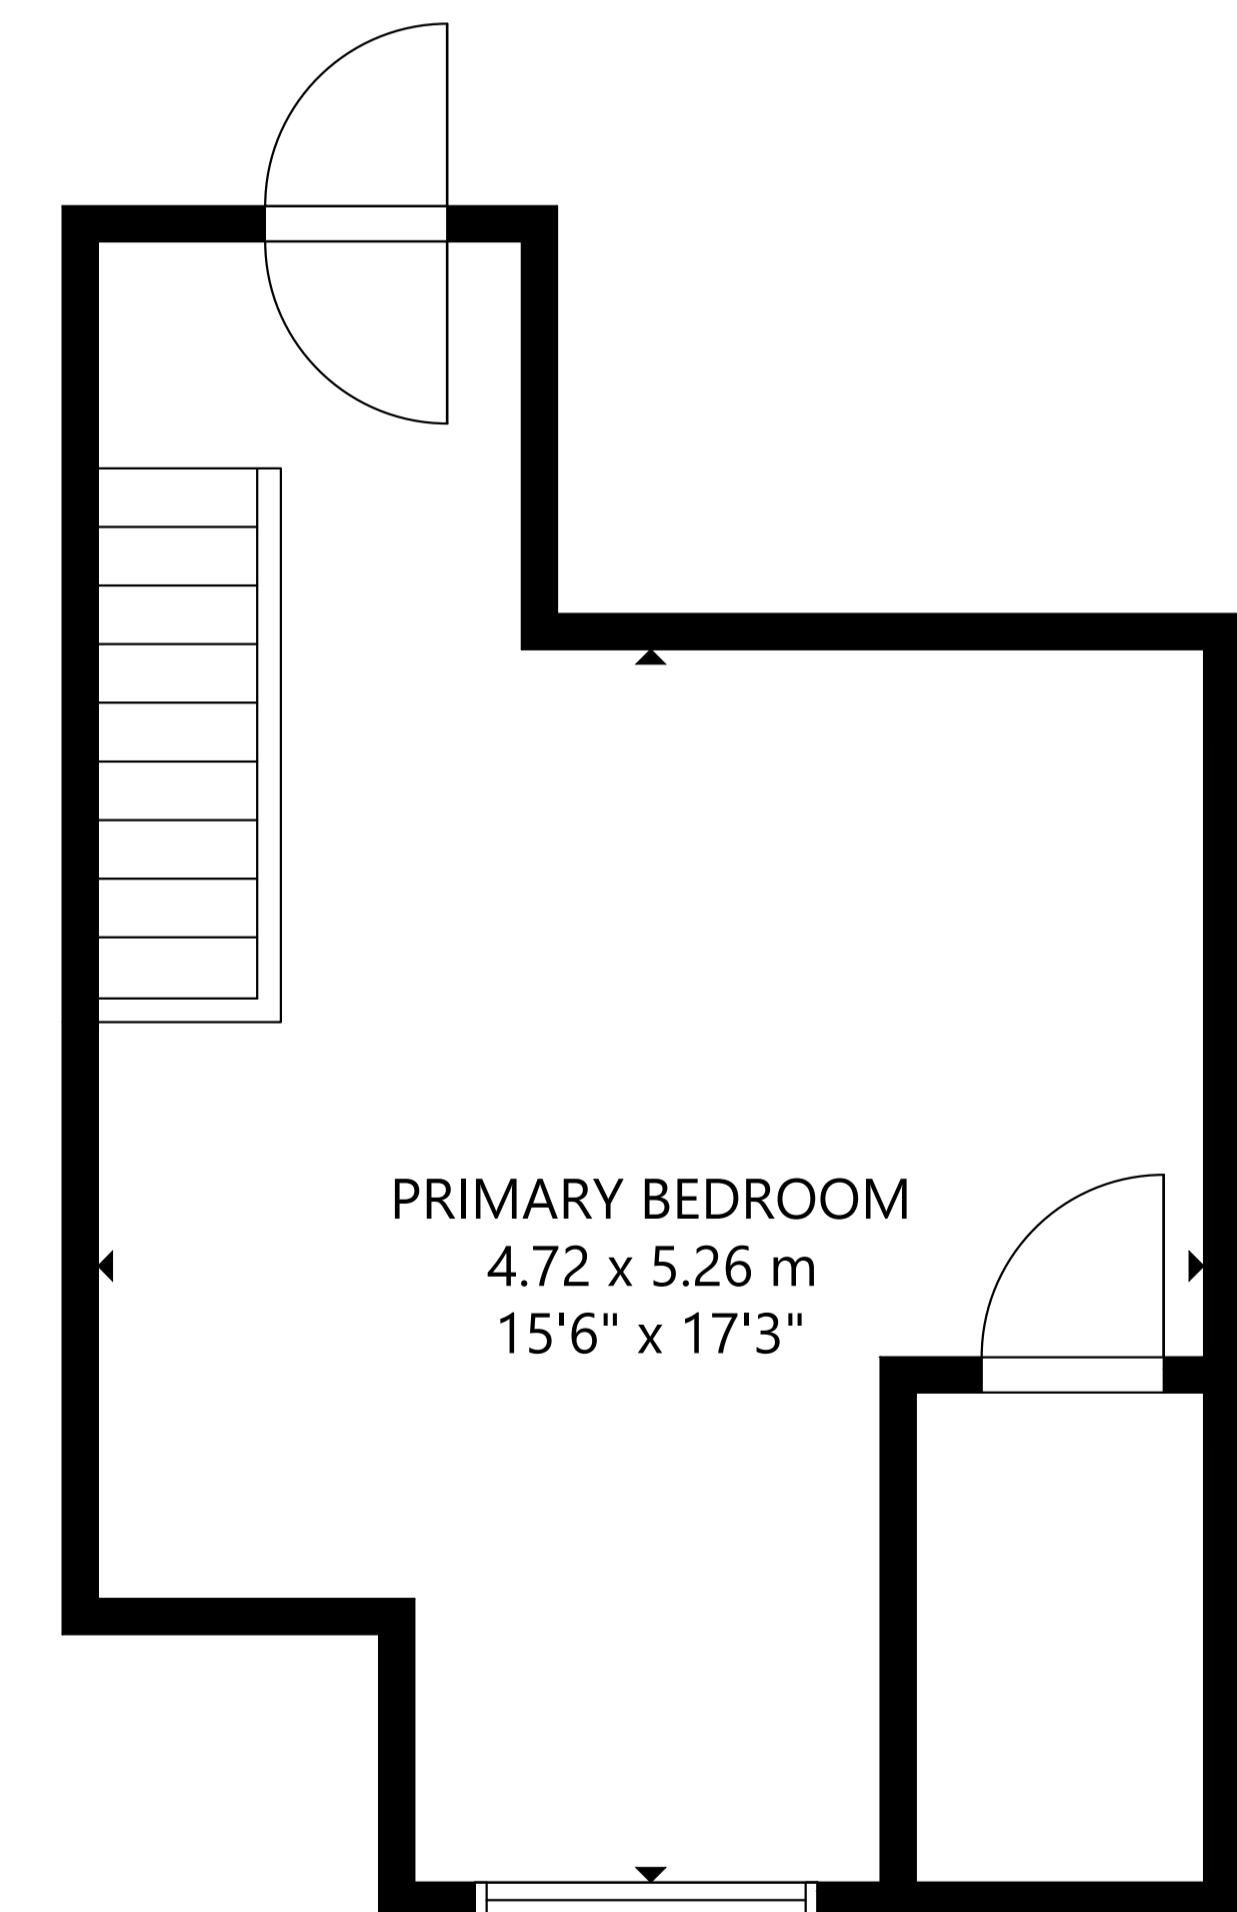

10 Connaught Avenue

LOWER LEVEL

MAIN FLOOR

SECOND FLOOR

THIRD FLOOR

GROSS INTERNAL AREA
 LOWER LEVEL: 471 sq ft/ 44 m², MAIN FLOOR: 594 sq ft/ 55 m²
 SECOND FLOOR: 563 sq ft/ 52 m², THIRD FLOOR: 284 sq ft/ 26 m²
 TOTAL: 1,912 sq ft/ 177 m²
 SIZE AND DIMENSIONS ARE APPROXIMATE, ACTUAL MAY VARY.