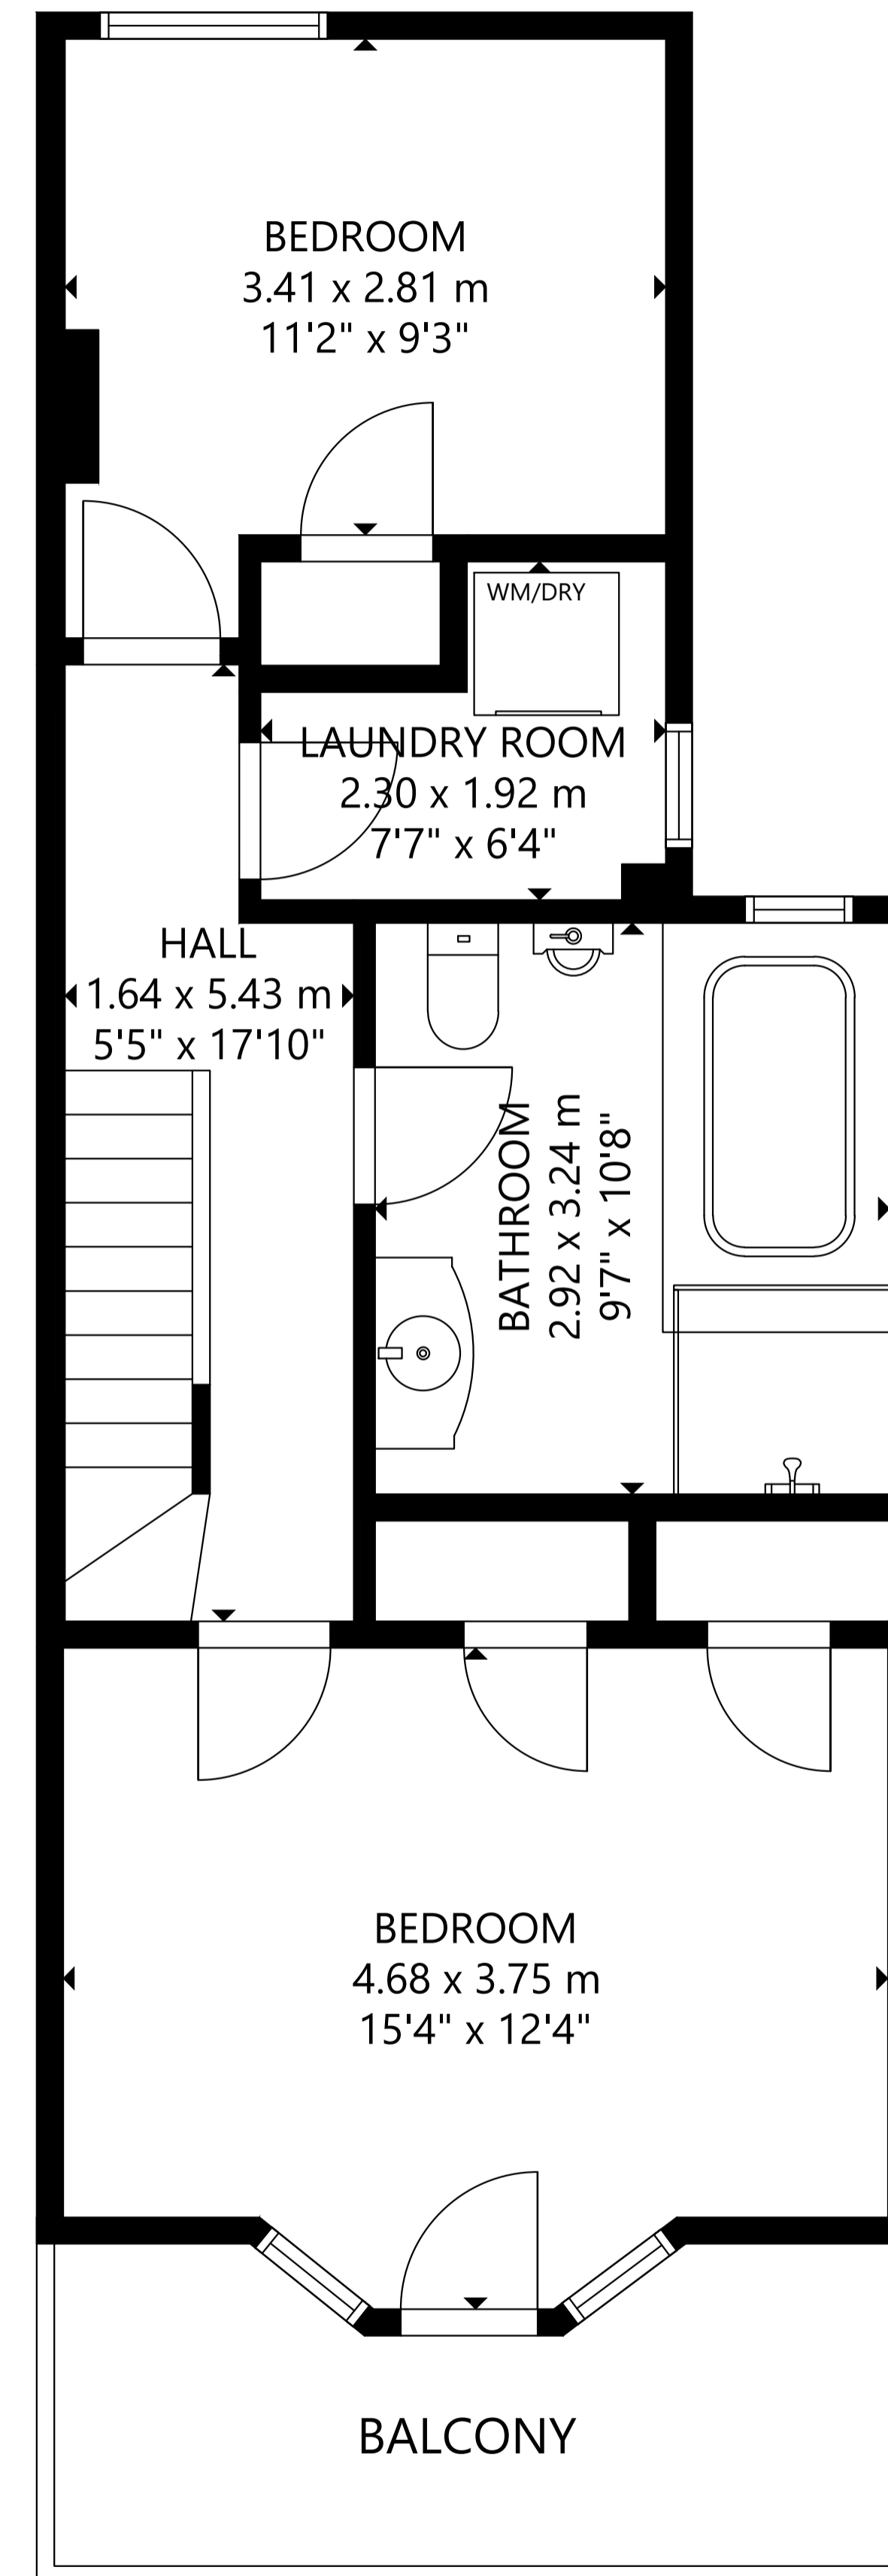

10 Connaught Avenue

LOWER LEVEL

MAIN FLOOR

SECOND FLOOR

THIRD FLOOR

GROSS INTERNAL AREA
 LOWER LEVEL: 471 sq ft/ 44 m², MAIN FLOOR: 594 sq ft/ 55 m²
 SECOND FLOOR: 563 sq ft/ 52 m², THIRD FLOOR: 284 sq ft/ 26 m²
 TOTAL: 1,912 sq ft/ 177 m²
 SIZE AND DIMENSIONS ARE APPROXIMATE, ACTUAL MAY VARY.