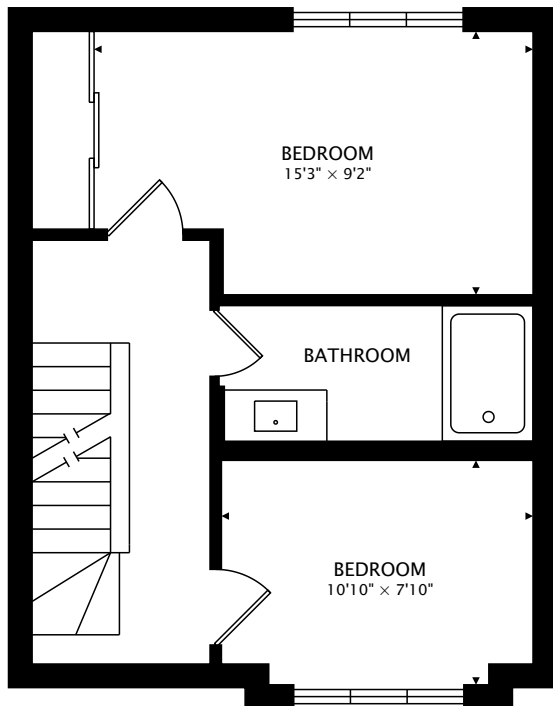

6 FRANCES LORING LN #2
TORONTO, ON

THIRD
220 sq ft + 156 sq ft TERRACE

SECOND
456 sq ft

MAIN
507 sq ft

TOTAL
1183 sq ft + 156 sq ft TERRACE