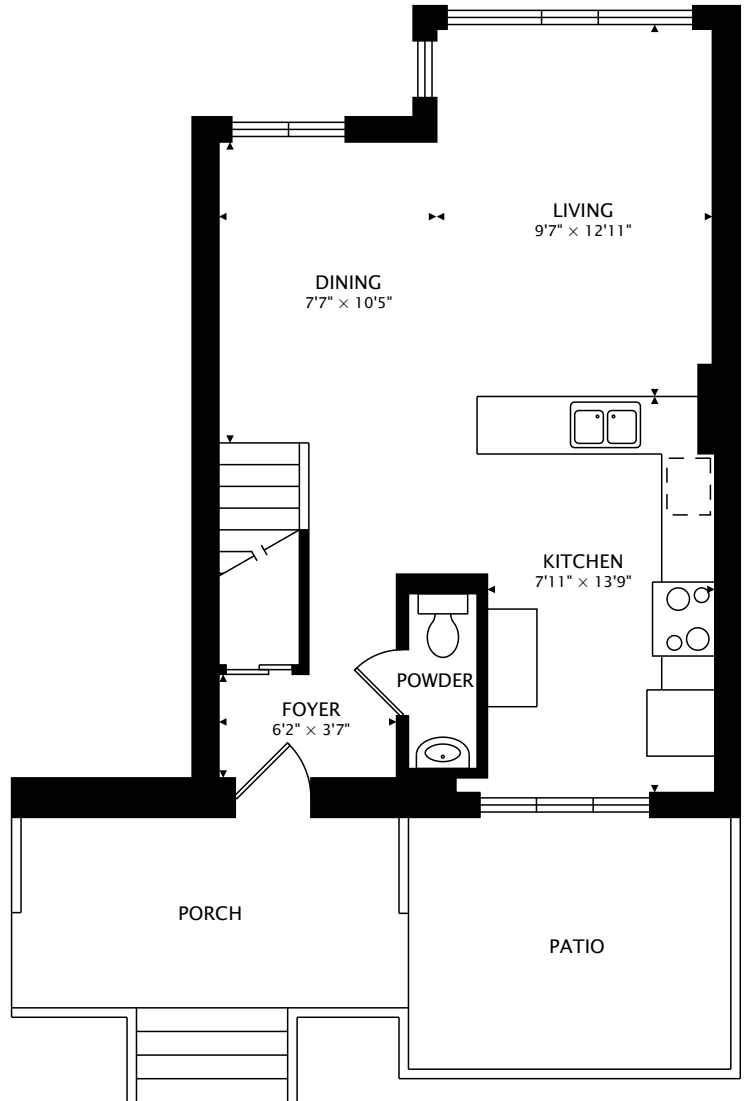

6 FRANCES LORING LN #2
TORONTO, ON

THIRD
220 sq ft + 156 sq ft TERRACE

SECOND
456 sq ft

MAIN
507 sq ft

TOTAL
1183 sq ft + 156 sq ft TERRACE