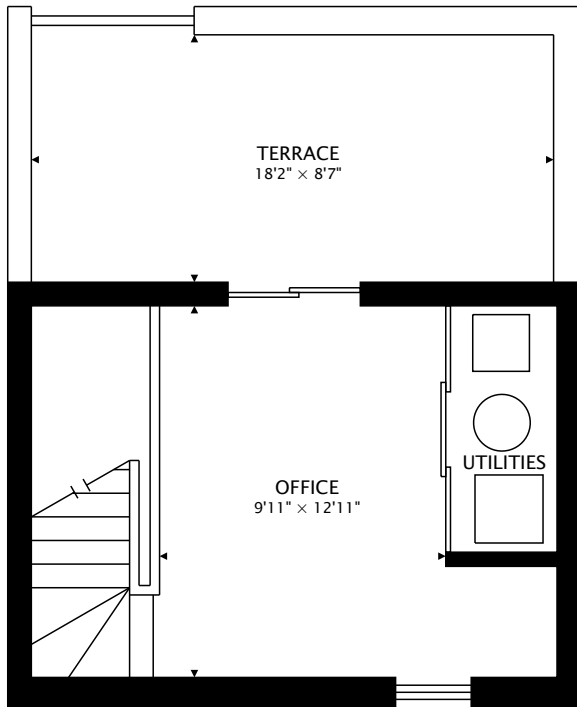

6 FRANCES LORING LN #2
TORONTO, ON

THIRD
220 sq ft + 156 sq ft TERRACE

SECOND
456 sq ft

MAIN
507 sq ft

TOTAL
1183 sq ft + 156 sq ft TERRACE