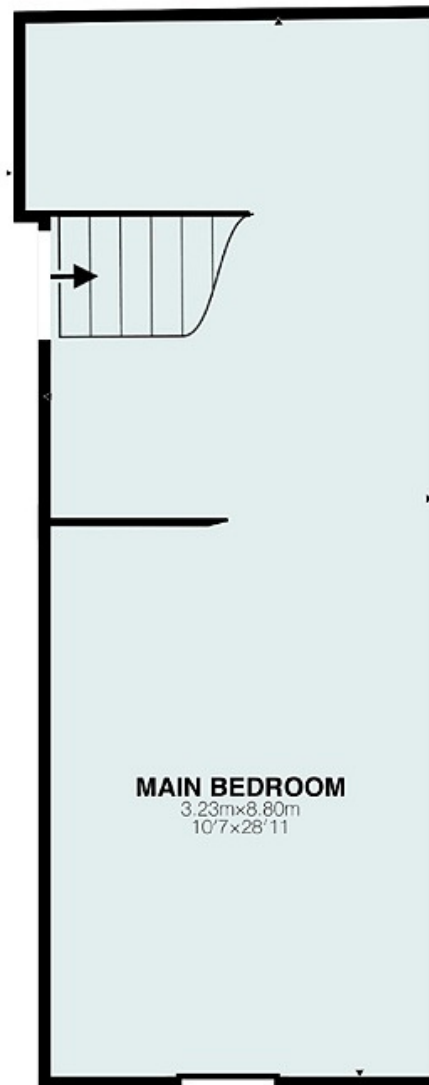

65 Connaught Ave N

Hamilton, Ontario

Total Square Footage
Approx Floor Area = 1334.5 ft²

Main Level
Approx Floor Area = 533.3 ft²

Attic Level
Approx Floor Area = 309.0 ft²

Lower Level
Approx Floor Area = 492.2 ft²

All room dimensions and floor areas must be considered approximate and are subject to independent verification.

Lidar iScan by VOGELcreative.com

© VOGELcreative.com 2020

the
BRELteam
bspoke Realty Inc., Brokerage