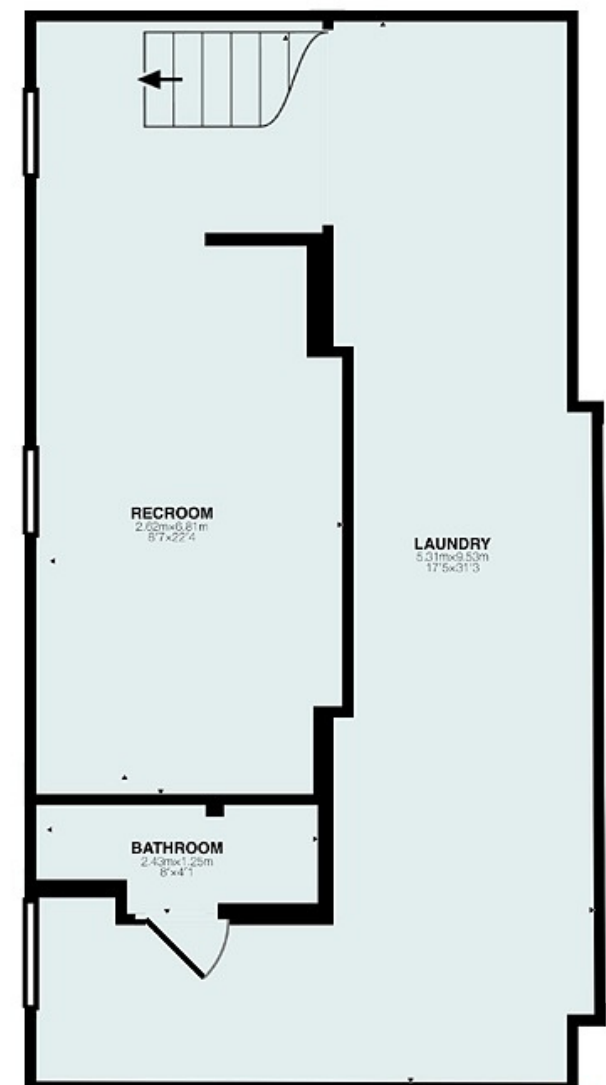

65 Connaught Ave N

Hamilton, Ontario

Total Square Footage
Approx Floor Area = 1334.5 ft²

Main Level
Approx Floor Area = 533.3 ft²

Attic Level
Approx Floor Area = 309.0 ft²

Lower Level
Approx Floor Area = 492.2 ft²

All room dimensions and floor areas must be considered approximate and are subject to independent verification.

Lidar iScan by VOGELcreative.com

© VOGELcreative.com 2020

the
BRELteam
bspoke Realty Inc., Brokerage