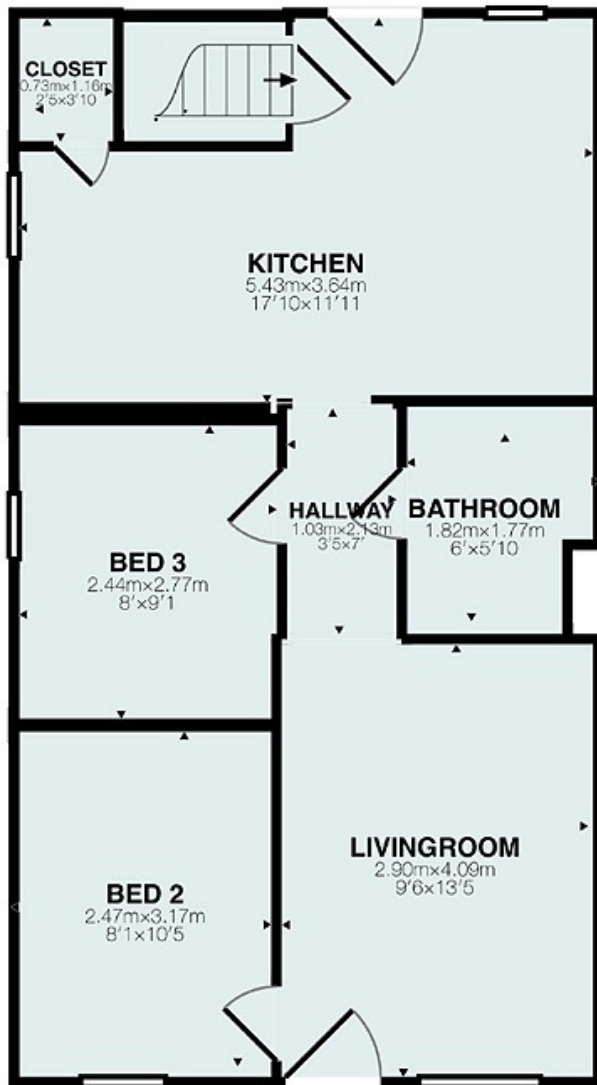

65 Connaught Ave N

Hamilton, Ontario

Total Square Footage
Approx Floor Area = 1334.5 ft²

Main Level
Approx Floor Area = 533.3 ft²

Attic Level
Approx Floor Area = 309.0 ft²

Lower Level
Approx Floor Area = 492.2 ft²

All room dimensions and floor areas must be considered approximate and are subject to independent verification.

Lidar iScan by VOGELcreative.com

© VOGELcreative.com 2020

the
BRELteam
bspoke Realty Inc., Brokerage