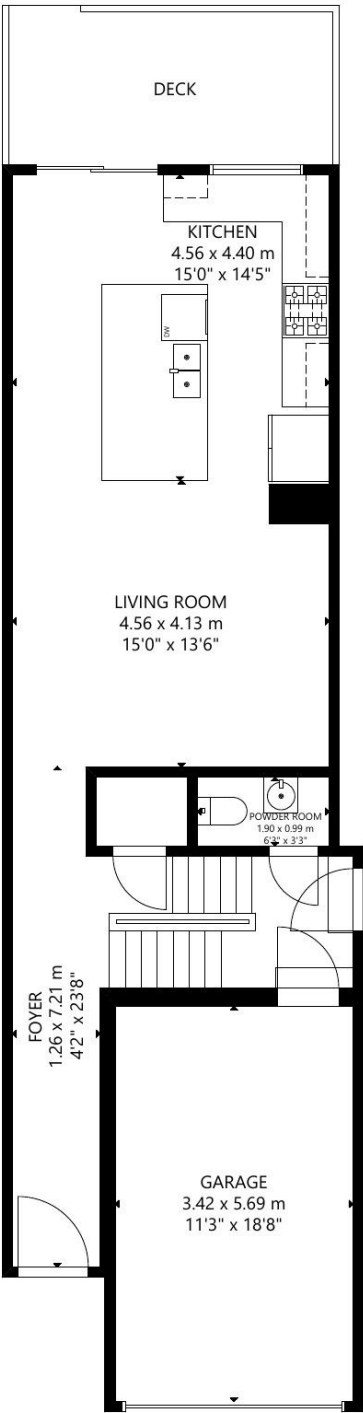

163 August Avenue

GROSS INTERNAL AREA
 MAIN FLOOR: 637 sq ft/ 59 m², SECOND FLOOR: 906 sq ft/ 84 m²
 LOWER LEVEL: 615 sq ft/ 57 m²
 GARAGE: 210 sq ft/ 20 m²
 TOTAL: 2,158 sq ft/ 200 m²
 SIZE AND DIMENSIONS ARE APPROXIMATE, ACTUAL MAY VARY.