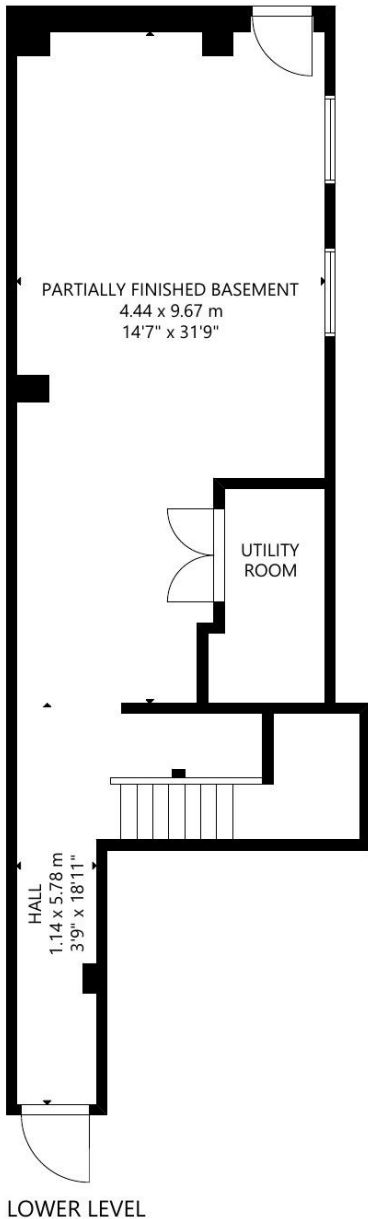

163 August Avenue

GROSS INTERNAL AREA
 MAIN FLOOR: 637 sq ft/ 59 m², SECOND FLOOR: 906 sq ft/ 84 m²
 LOWER LEVEL: 615 sq ft/ 57 m²
 GARAGE: 210 sq ft/ 20 m²
 TOTAL: 2,158 sq ft/ 200 m²
 SIZE AND DIMENSIONS ARE APPROXIMATE, ACTUAL MAY VARY.