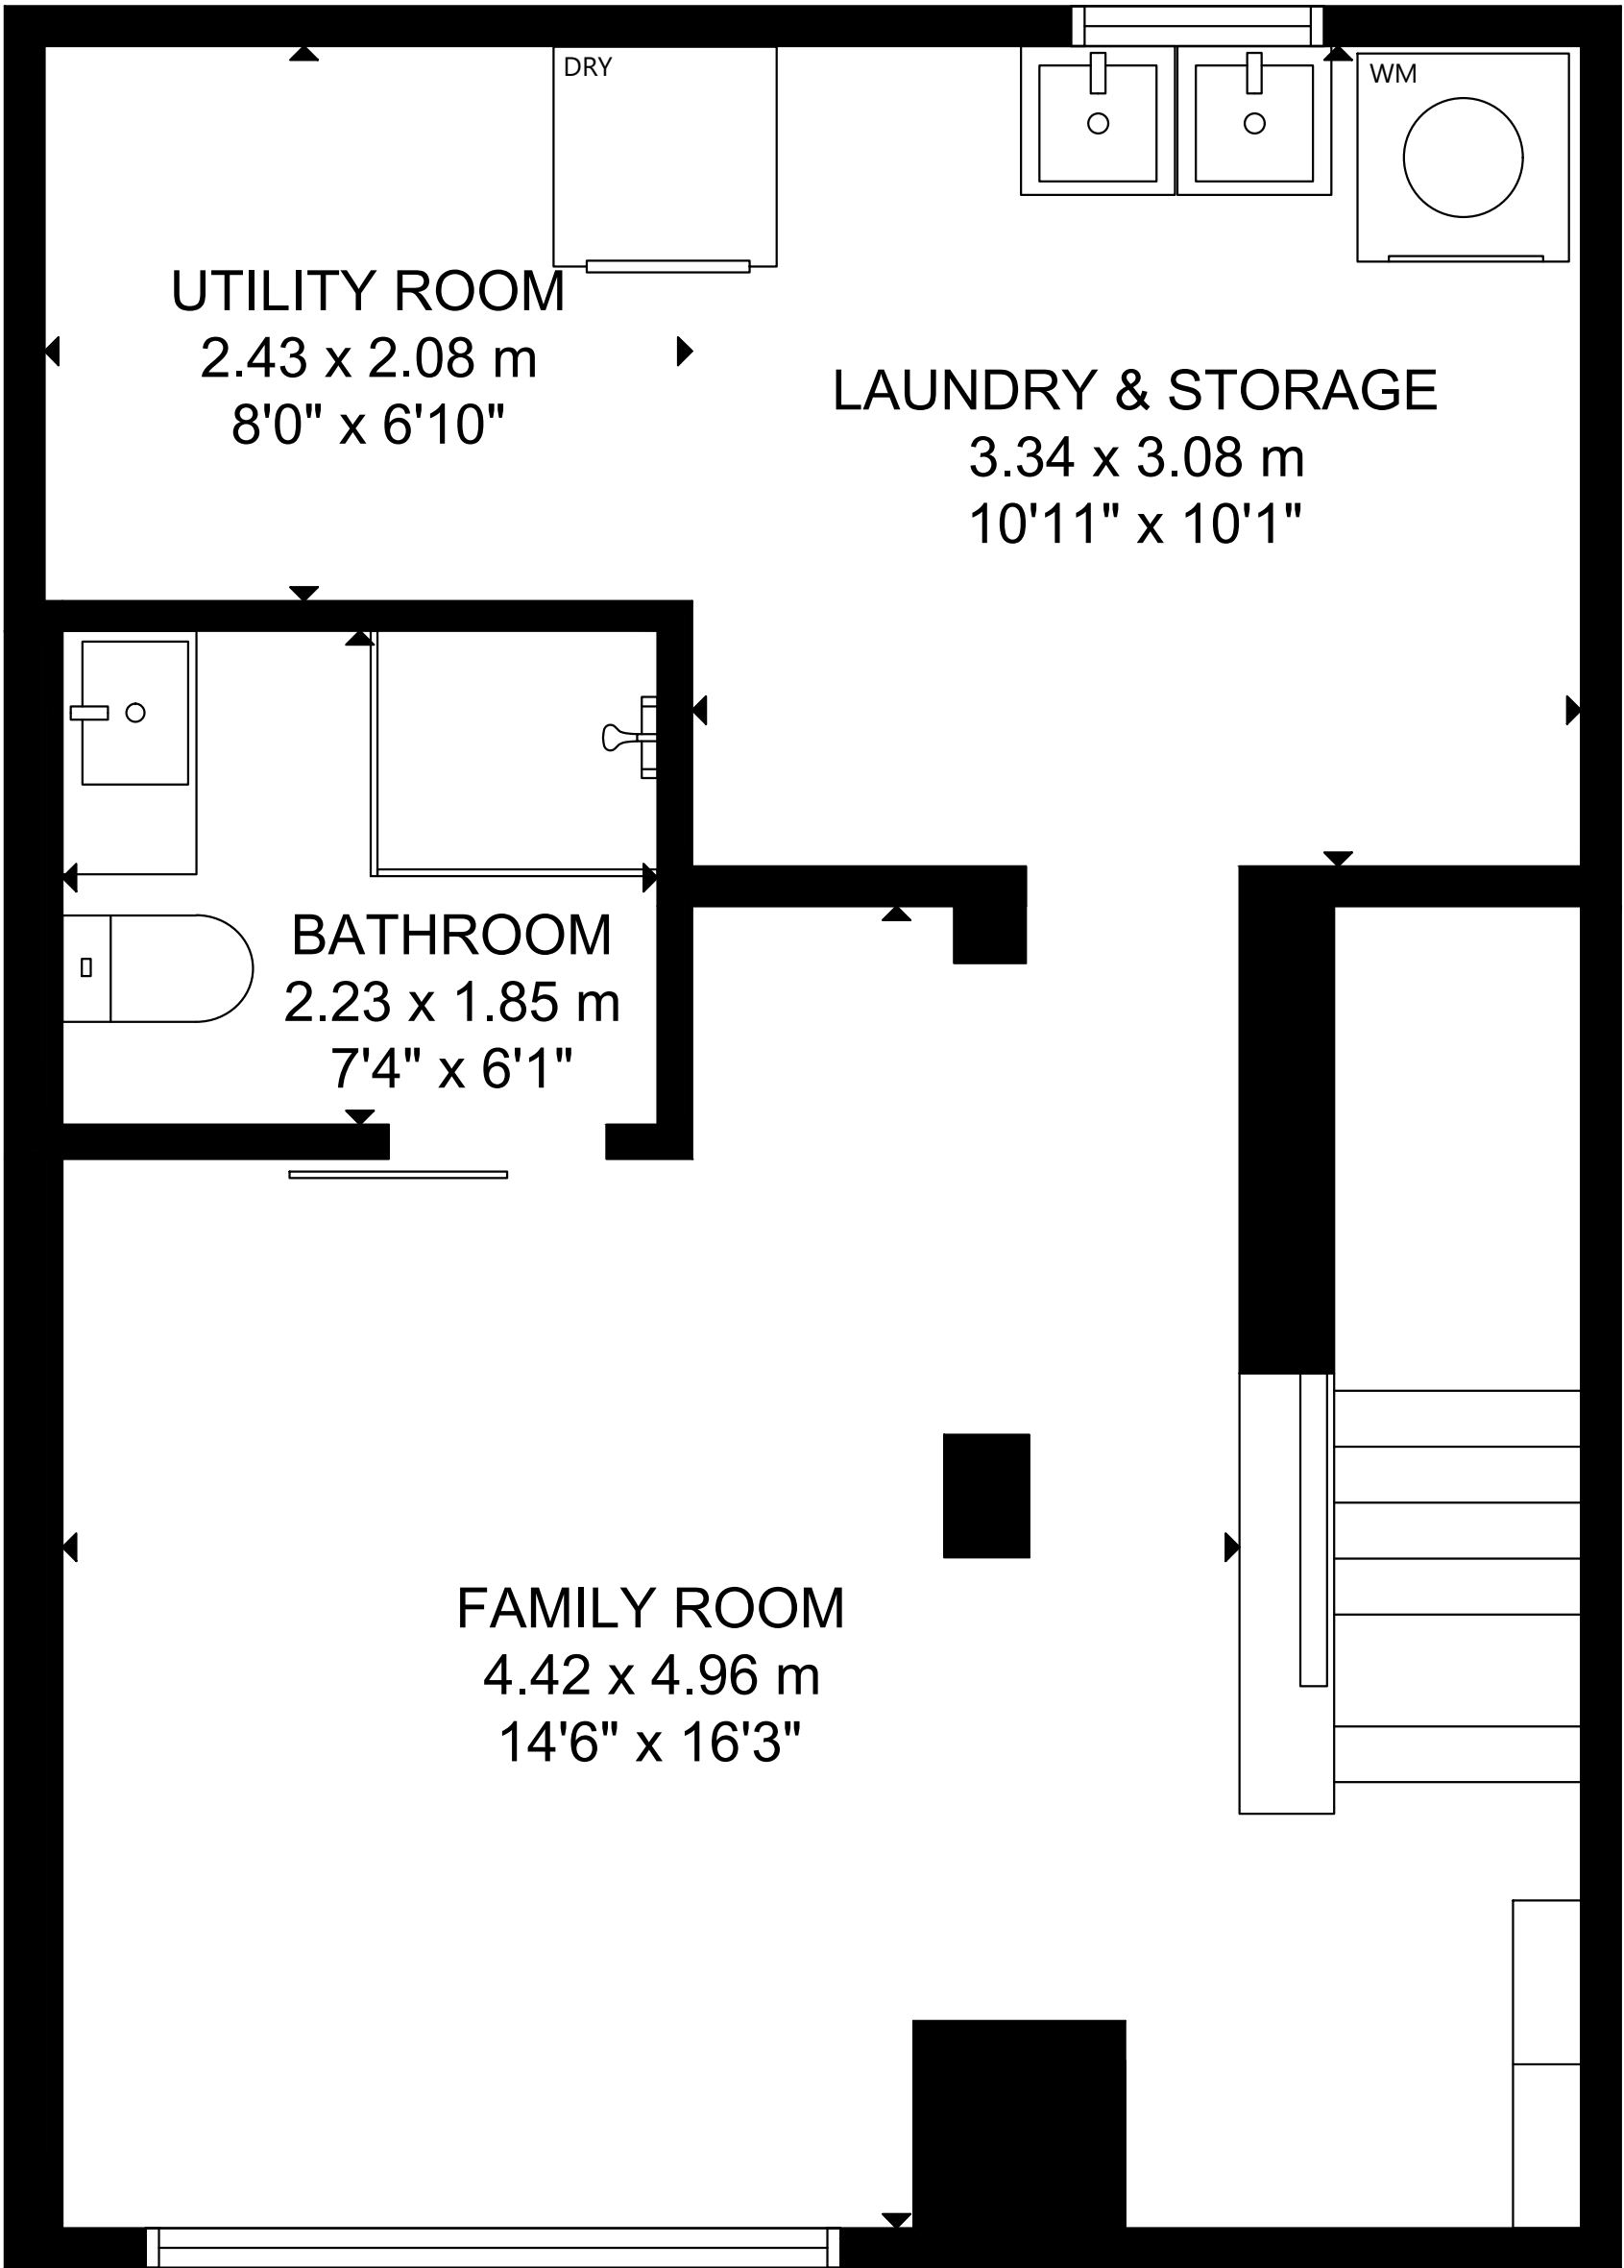

2429 Brookhurst Road

LOWER LEVEL

MAIN FLOOR

SECOND FLOOR

GROSS INTERNAL AREA
 LOWER LEVEL: 504 sq ft/ 47 m², MAIN FLOOR: 527 sq ft/ 49 m²
 SECOND FLOOR: 526 sq ft/ 49 m²
 TOTAL: 1,557 sq ft/ 145 m²
 SIZE AND DIMENSIONS ARE APPROXIMATE, ACTUAL MAY VARY.