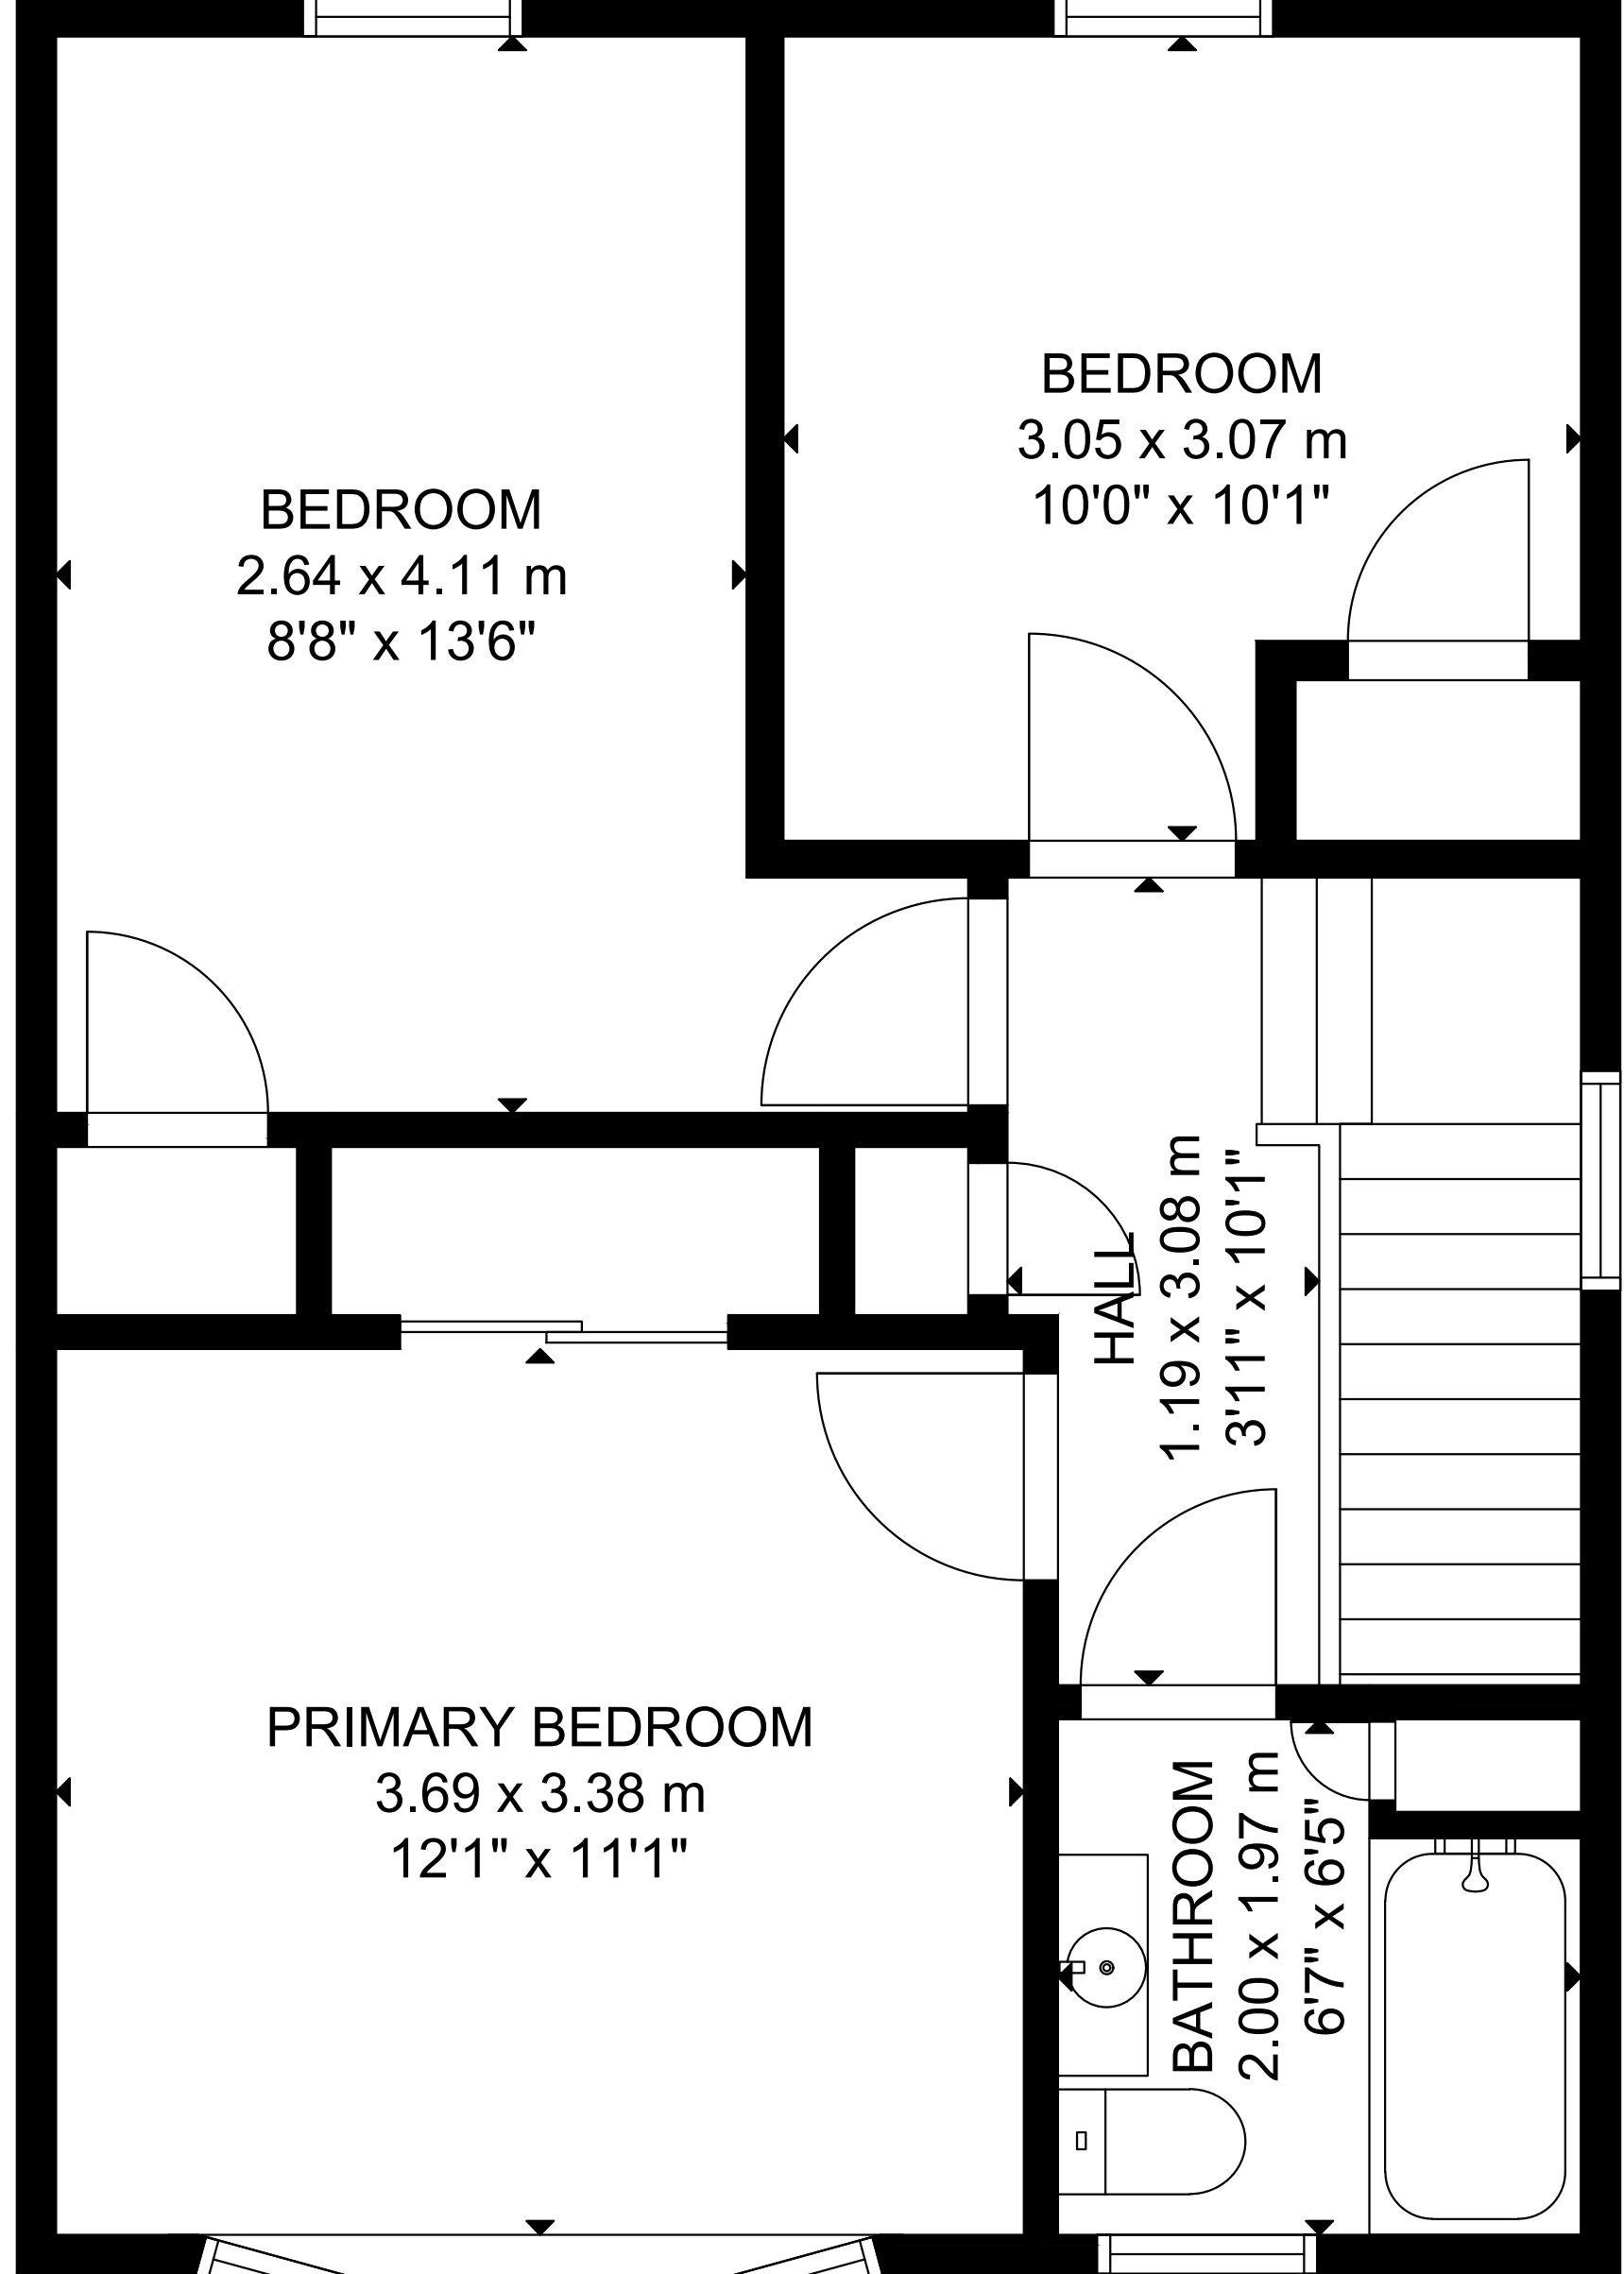

2429 Brookhurst Road

LOWER LEVEL

MAIN FLOOR

SECOND FLOOR

GROSS INTERNAL AREA
 LOWER LEVEL: 504 sq ft/ 47 m², MAIN FLOOR: 527 sq ft/ 49 m²
 SECOND FLOOR: 526 sq ft/ 49 m²
 TOTAL: 1,557 sq ft/ 145 m²
 SIZE AND DIMENSIONS ARE APPROXIMATE, ACTUAL MAY VARY.