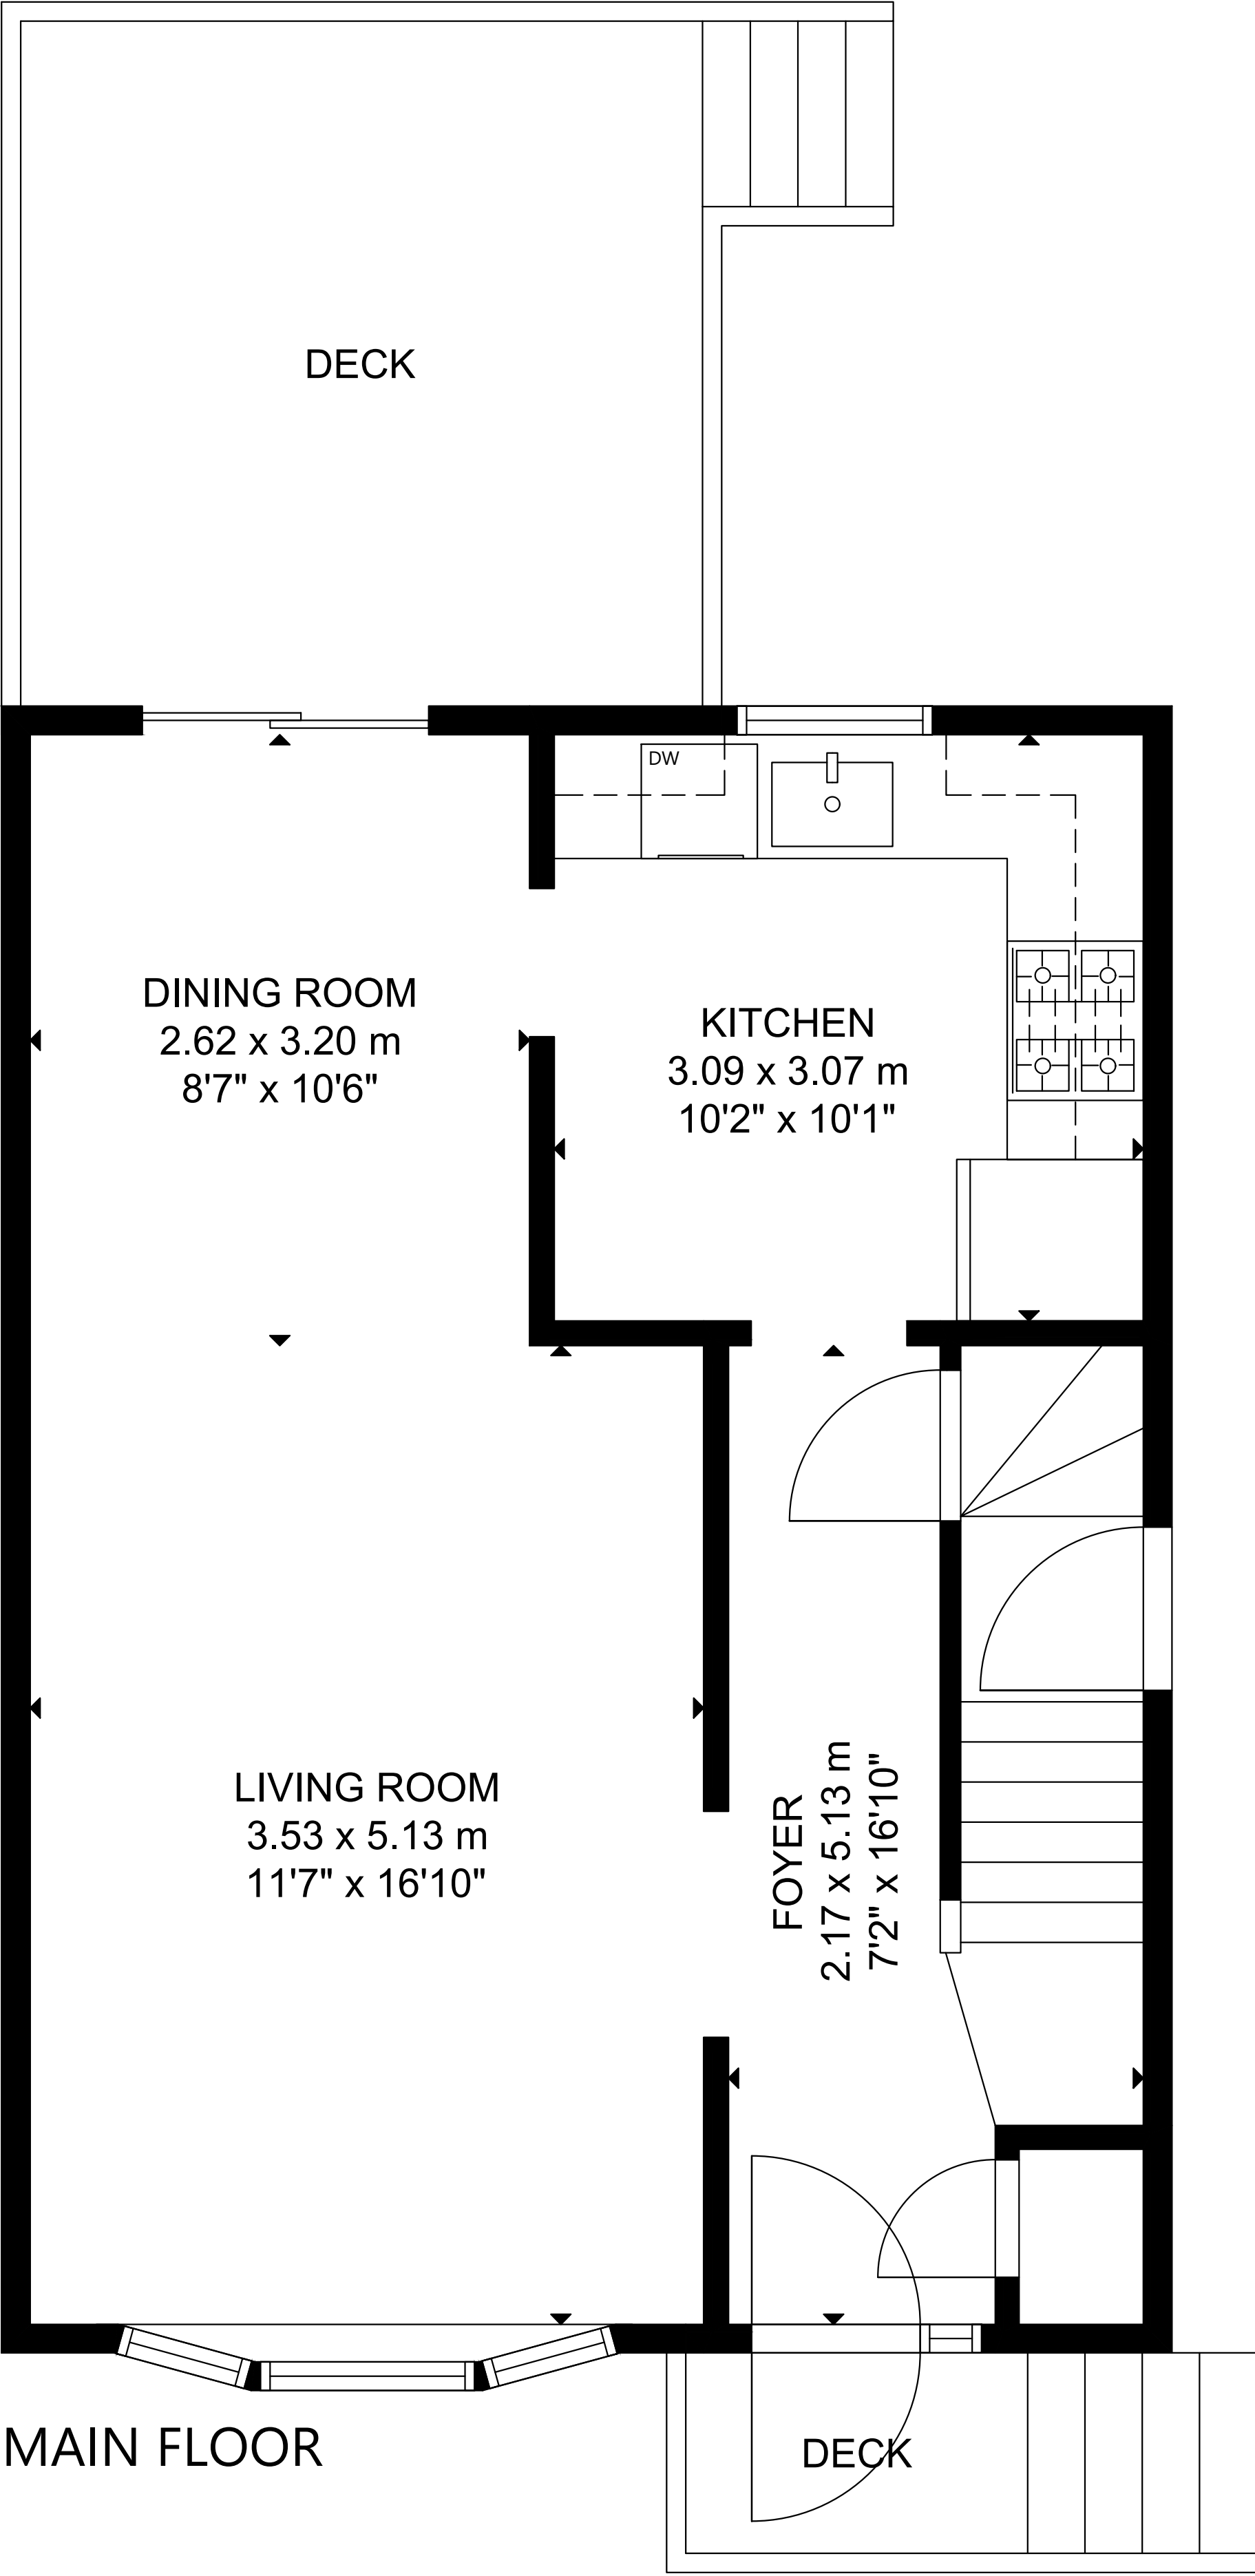

2429 Brookhurst Road

LOWER LEVEL

MAIN FLOOR

SECOND FLOOR

GROSS INTERNAL AREA
 LOWER LEVEL: 504 sq ft/ 47 m², MAIN FLOOR: 527 sq ft/ 49 m²
 SECOND FLOOR: 526 sq ft/ 49 m²
 TOTAL: 1,557 sq ft/ 145 m²
 SIZE AND DIMENSIONS ARE APPROXIMATE, ACTUAL MAY VARY.