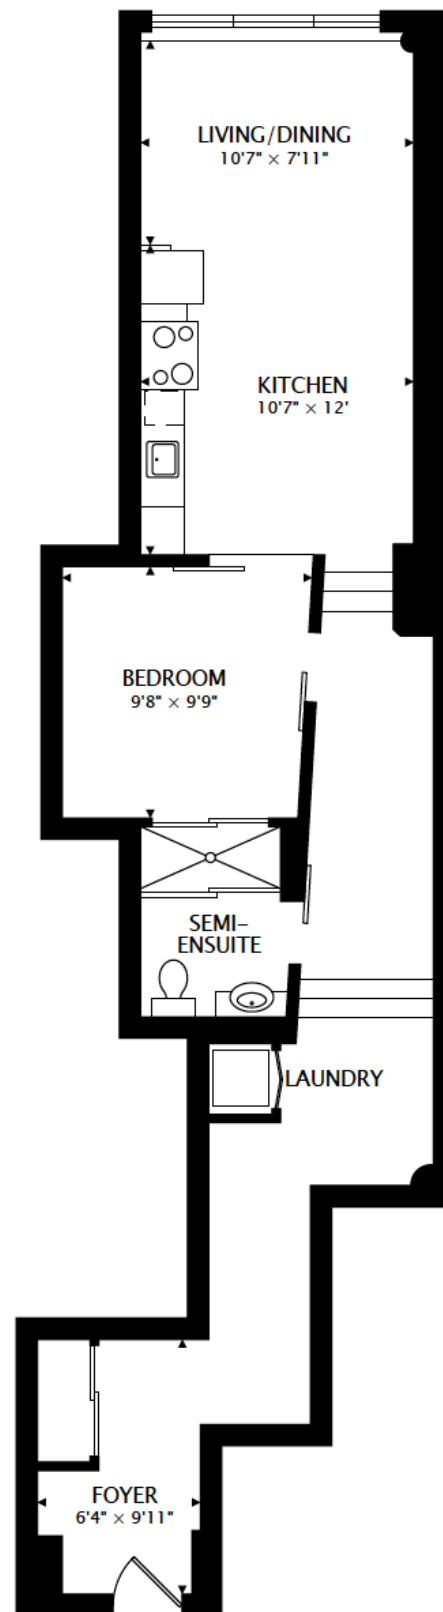

155 DALHOUSIE ST #627

TORONTO, ON

704 sq ft as per MPAC

the
BRELteam
bspoke Realty Inc., Brokerage