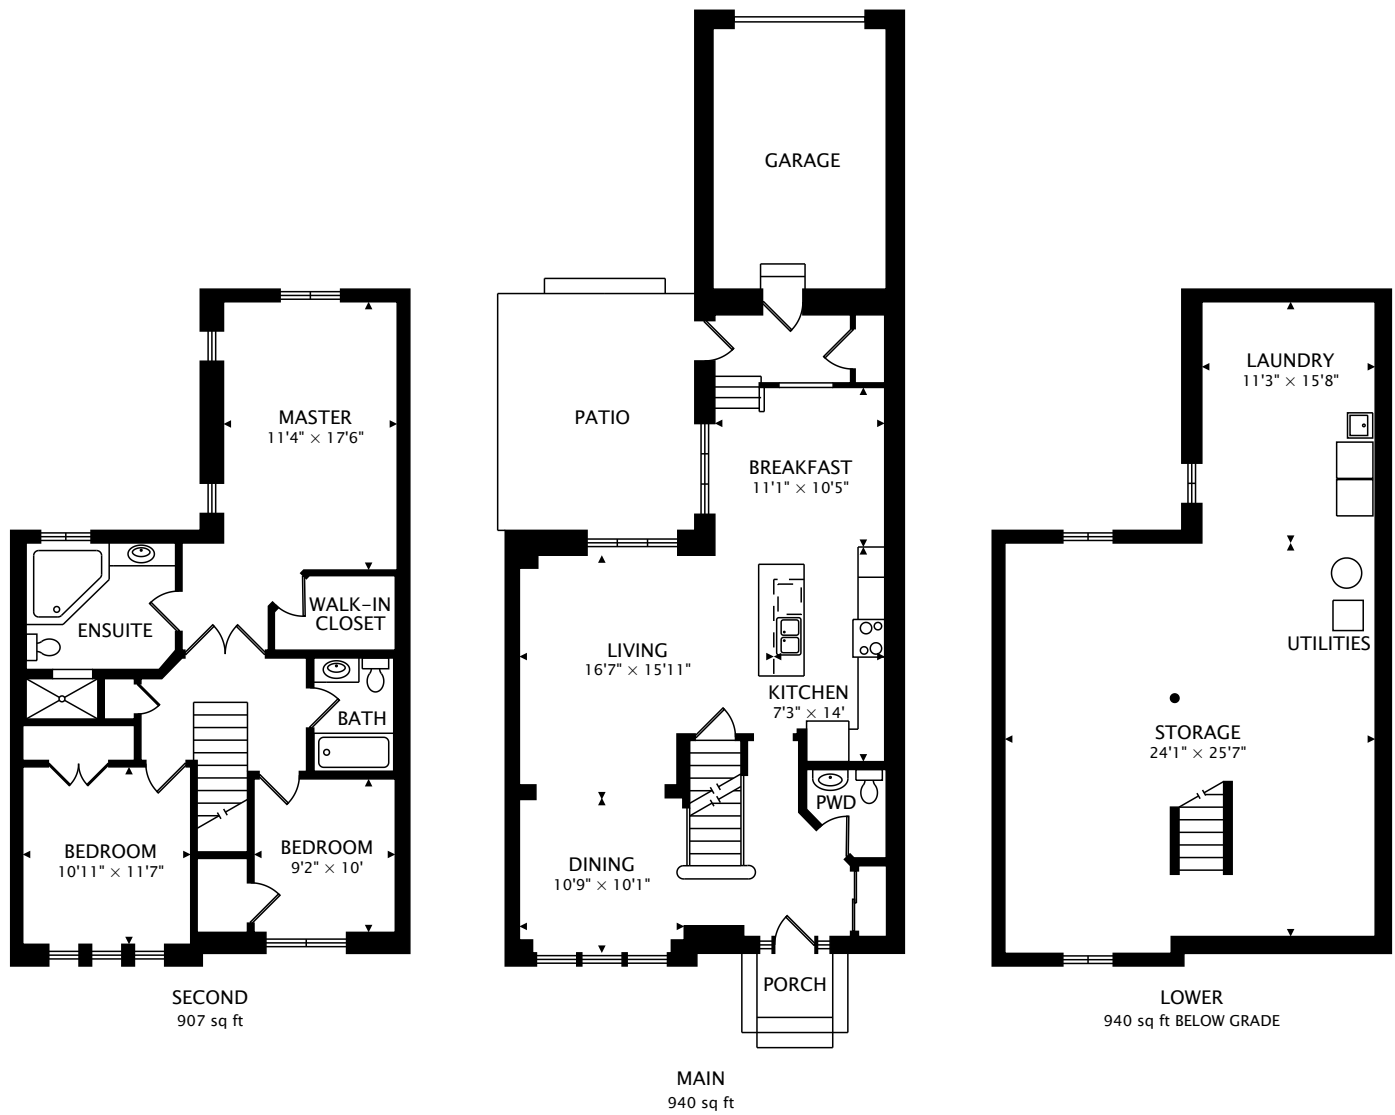

5561 WATERWIND CRES

MISSISSAUGA, ON

TOTAL

1847 sq ft + 940 sq ft BELOW GRADE

CAPTURED ON: 26 AUG 2020

DIMENSIONS, AREAS, LAYOUTS AND DETAILS ARE APPROXIMATE AND SHOULD BE CONSIDERED ILLUSTRATIVE ONLY.

by Andrea Simone Photography
real.vision | andreasimone.com