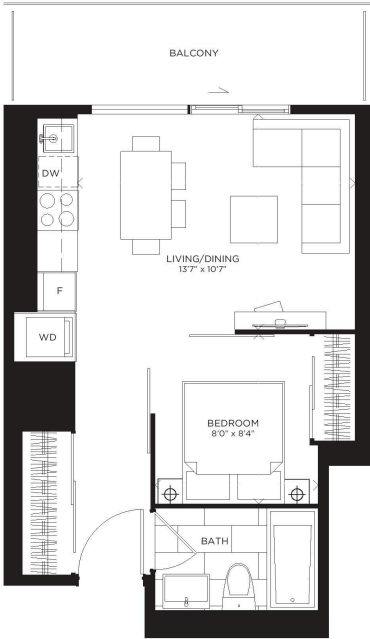

RIVEC

496 SQ.FT. STUDIO/JR. 1 BEDROOM SUITE 411 SQF T. + BALCONY 85 SQF T.

FLOORS 5-22

FLOORS 23-28

FLOORS 29-33