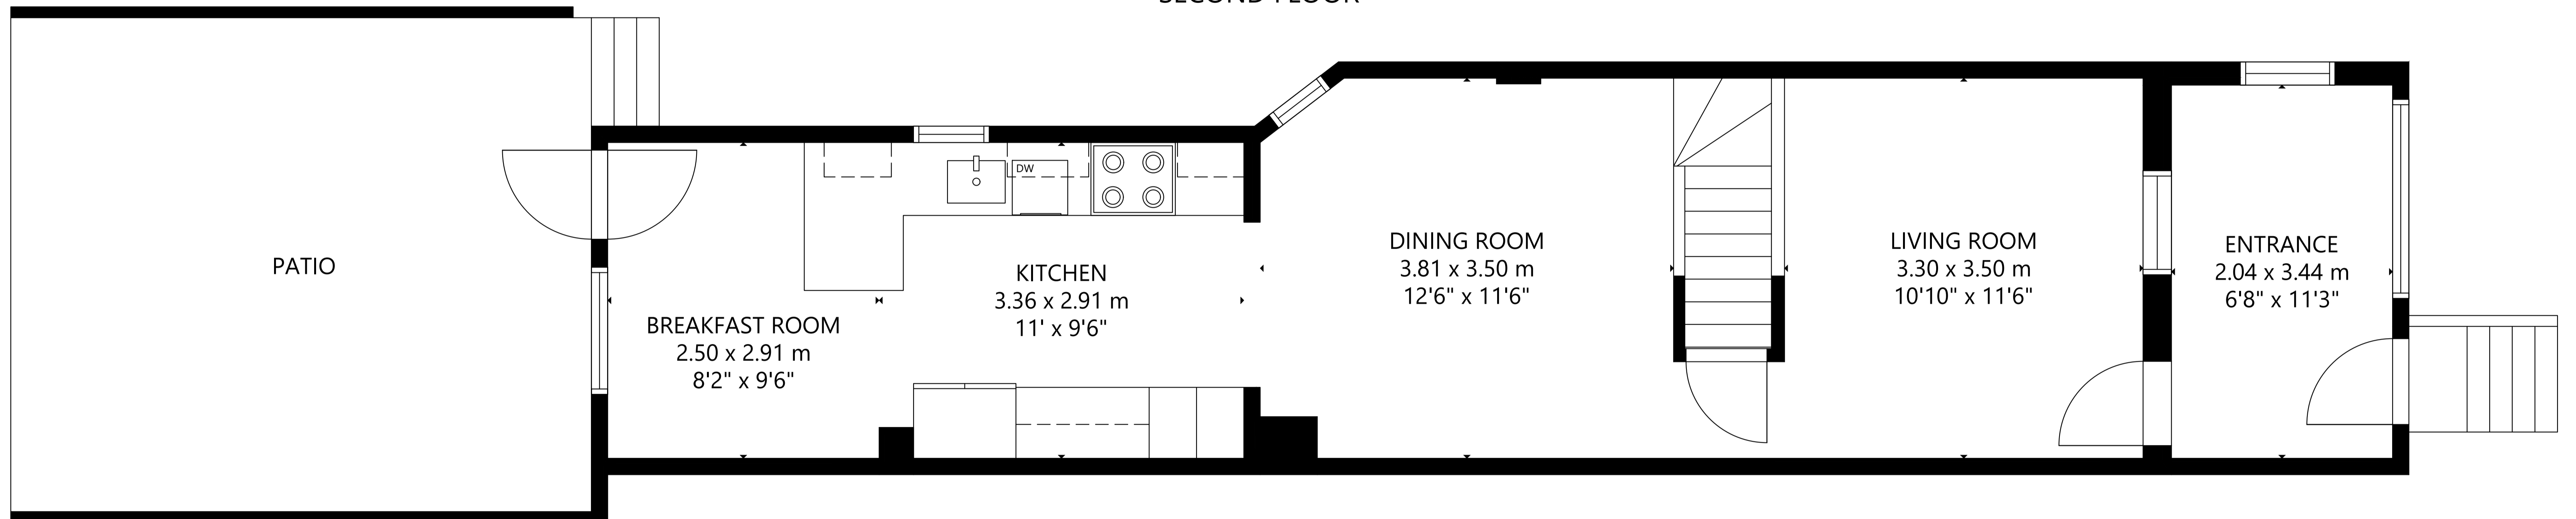

156 Bastedo Avenue

SECOND FLOOR

MAIN FLOOR

LOWER LEVEL

GROSS INTERNAL AREA
MAIN FLOOR: 577 sq ft/ 54 m², SECOND FLOOR : 376 sq ft/ 35 m²
LOWER LEVEL: 437 sq ft/ 41 m²
TOTAL: 1,390 sq ft/ 130 m²
SIZE AND DIMENSIONS ARE APPROXIMATE, ACTUAL MAY VARY.