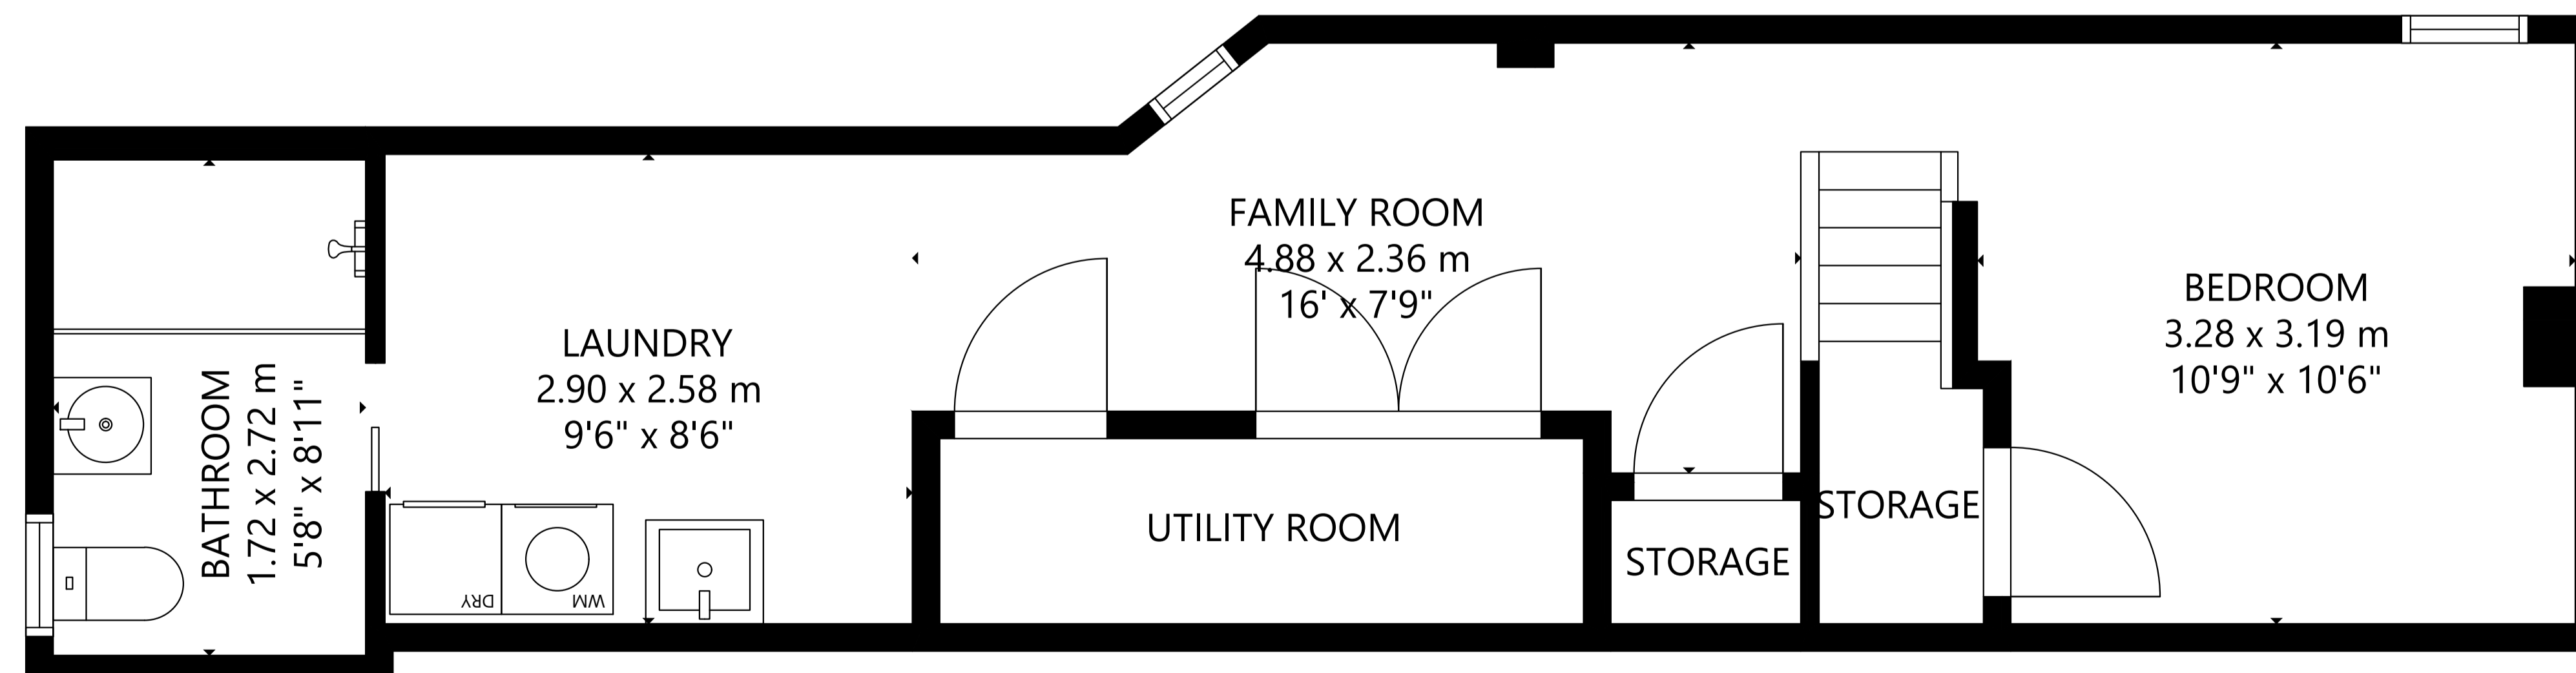

156 Bastedo Avenue

SECOND FLOOR

MAIN FLOOR

LOWER LEVEL

GROSS INTERNAL AREA
MAIN FLOOR: 577 sq ft/ 54 m², SECOND FLOOR : 376 sq ft/ 35 m²
LOWER LEVEL: 437 sq ft/ 41 m²
TOTAL: 1,390 sq ft/ 130 m²
SIZE AND DIMENSIONS ARE APPROXIMATE, ACTUAL MAY VARY.