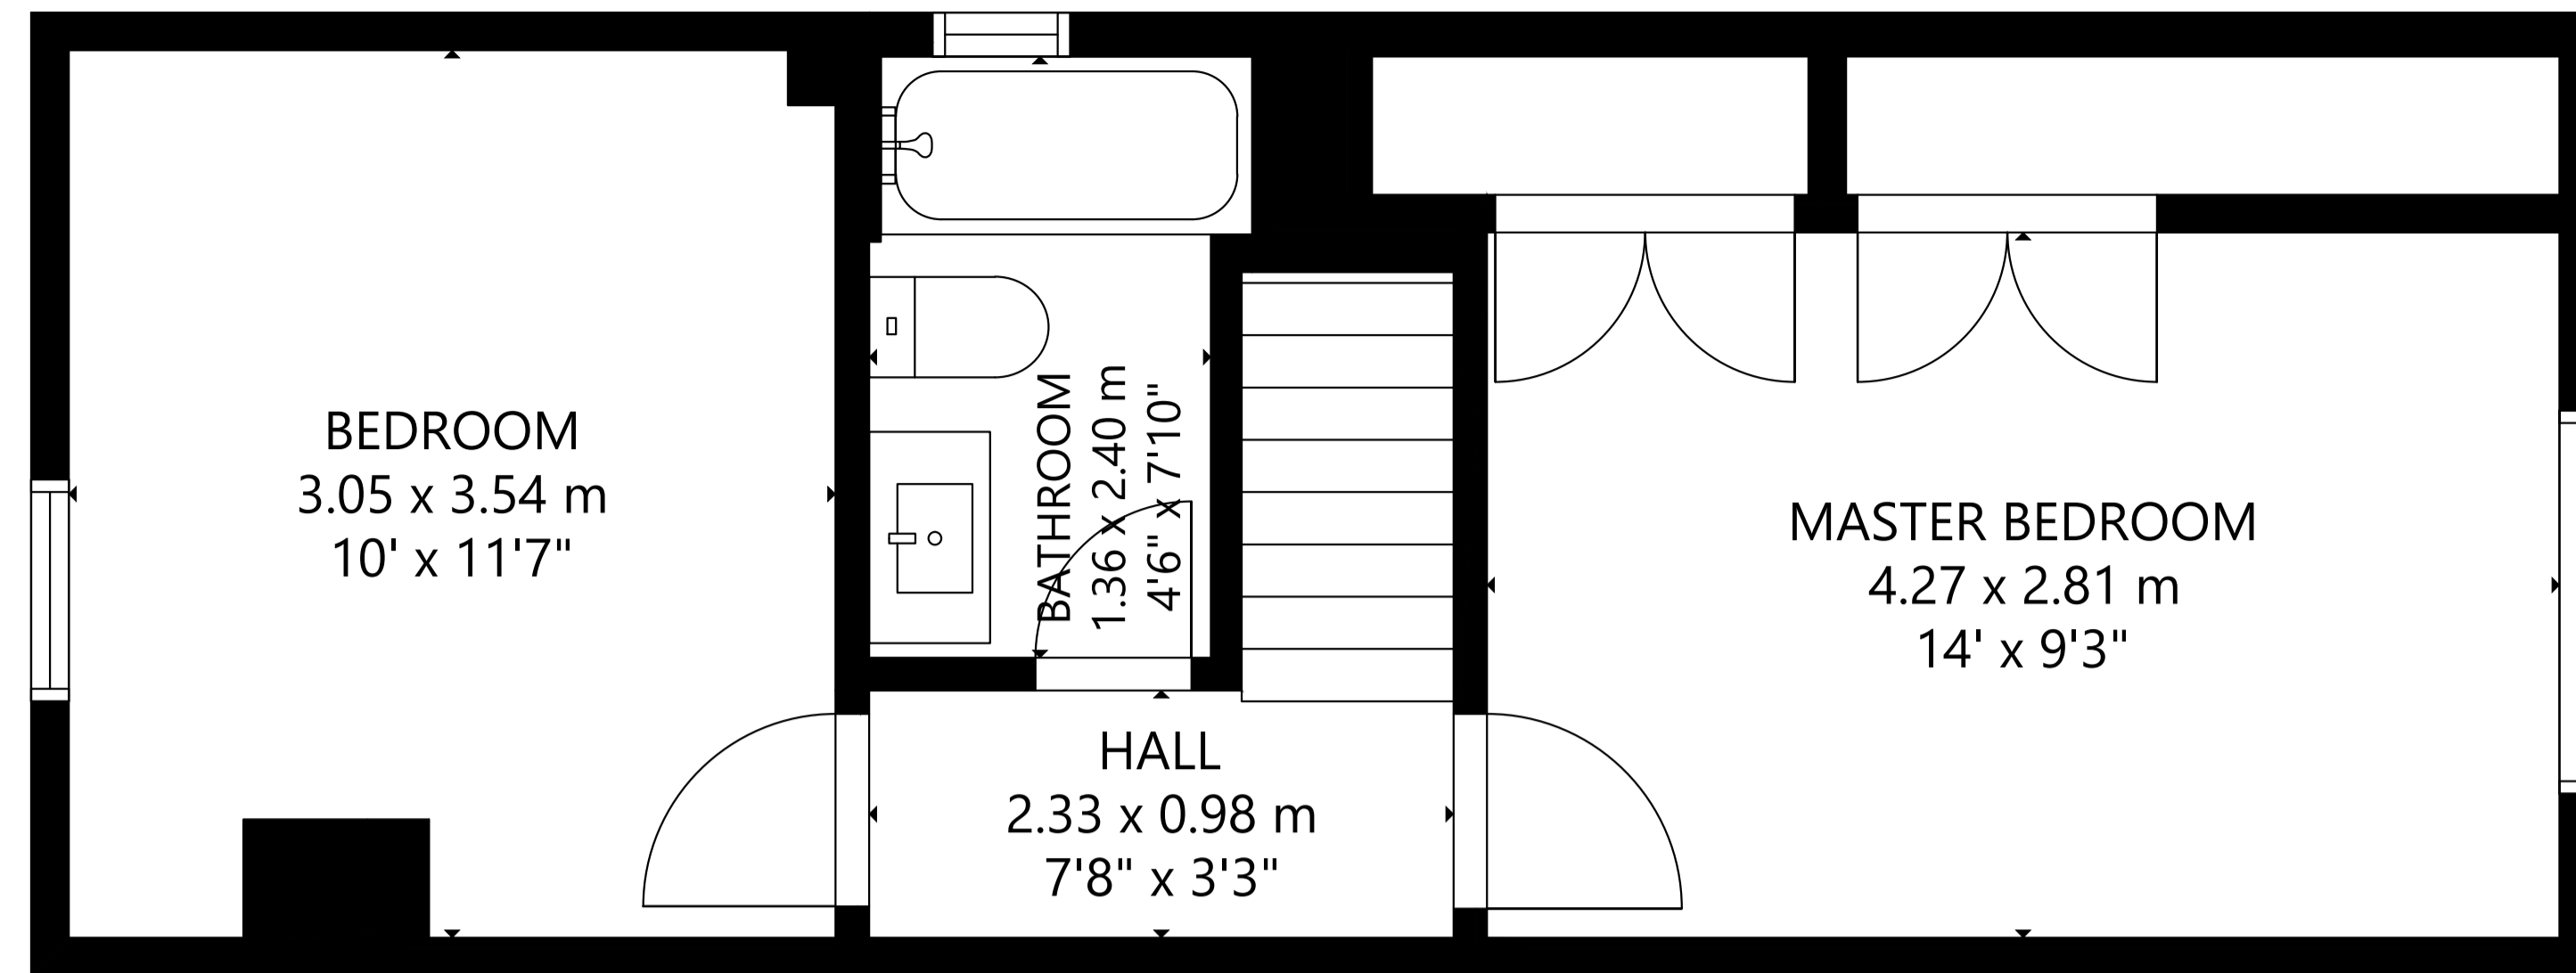

156 Bastedo Avenue

SECOND FLOOR

MAIN FLOOR

LOWER LEVEL

GROSS INTERNAL AREA
MAIN FLOOR: 577 sq ft/ 54 m², SECOND FLOOR : 376 sq ft/ 35 m²
LOWER LEVEL: 437 sq ft/ 41 m²
TOTAL: 1,390 sq ft/ 130 m²
SIZE AND DIMENSIONS ARE APPROXIMATE, ACTUAL MAY VARY.