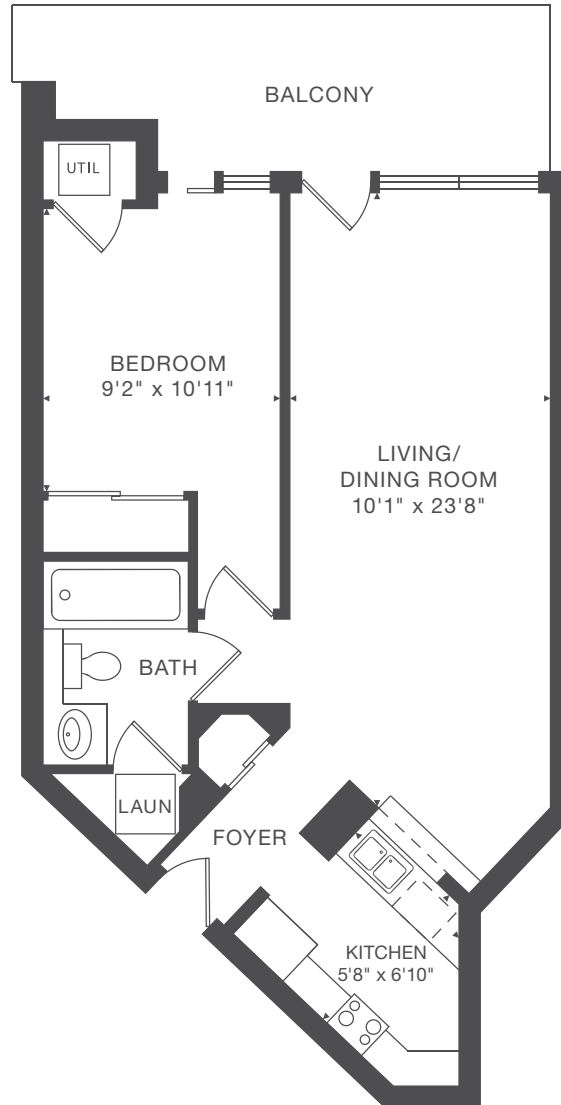

# 33 EMPRESS AVE SUITE 516

627 SQ FT + 120 SQ FT BALCONY

Measurements and Calculations are approximate. To be used as guidelines only.