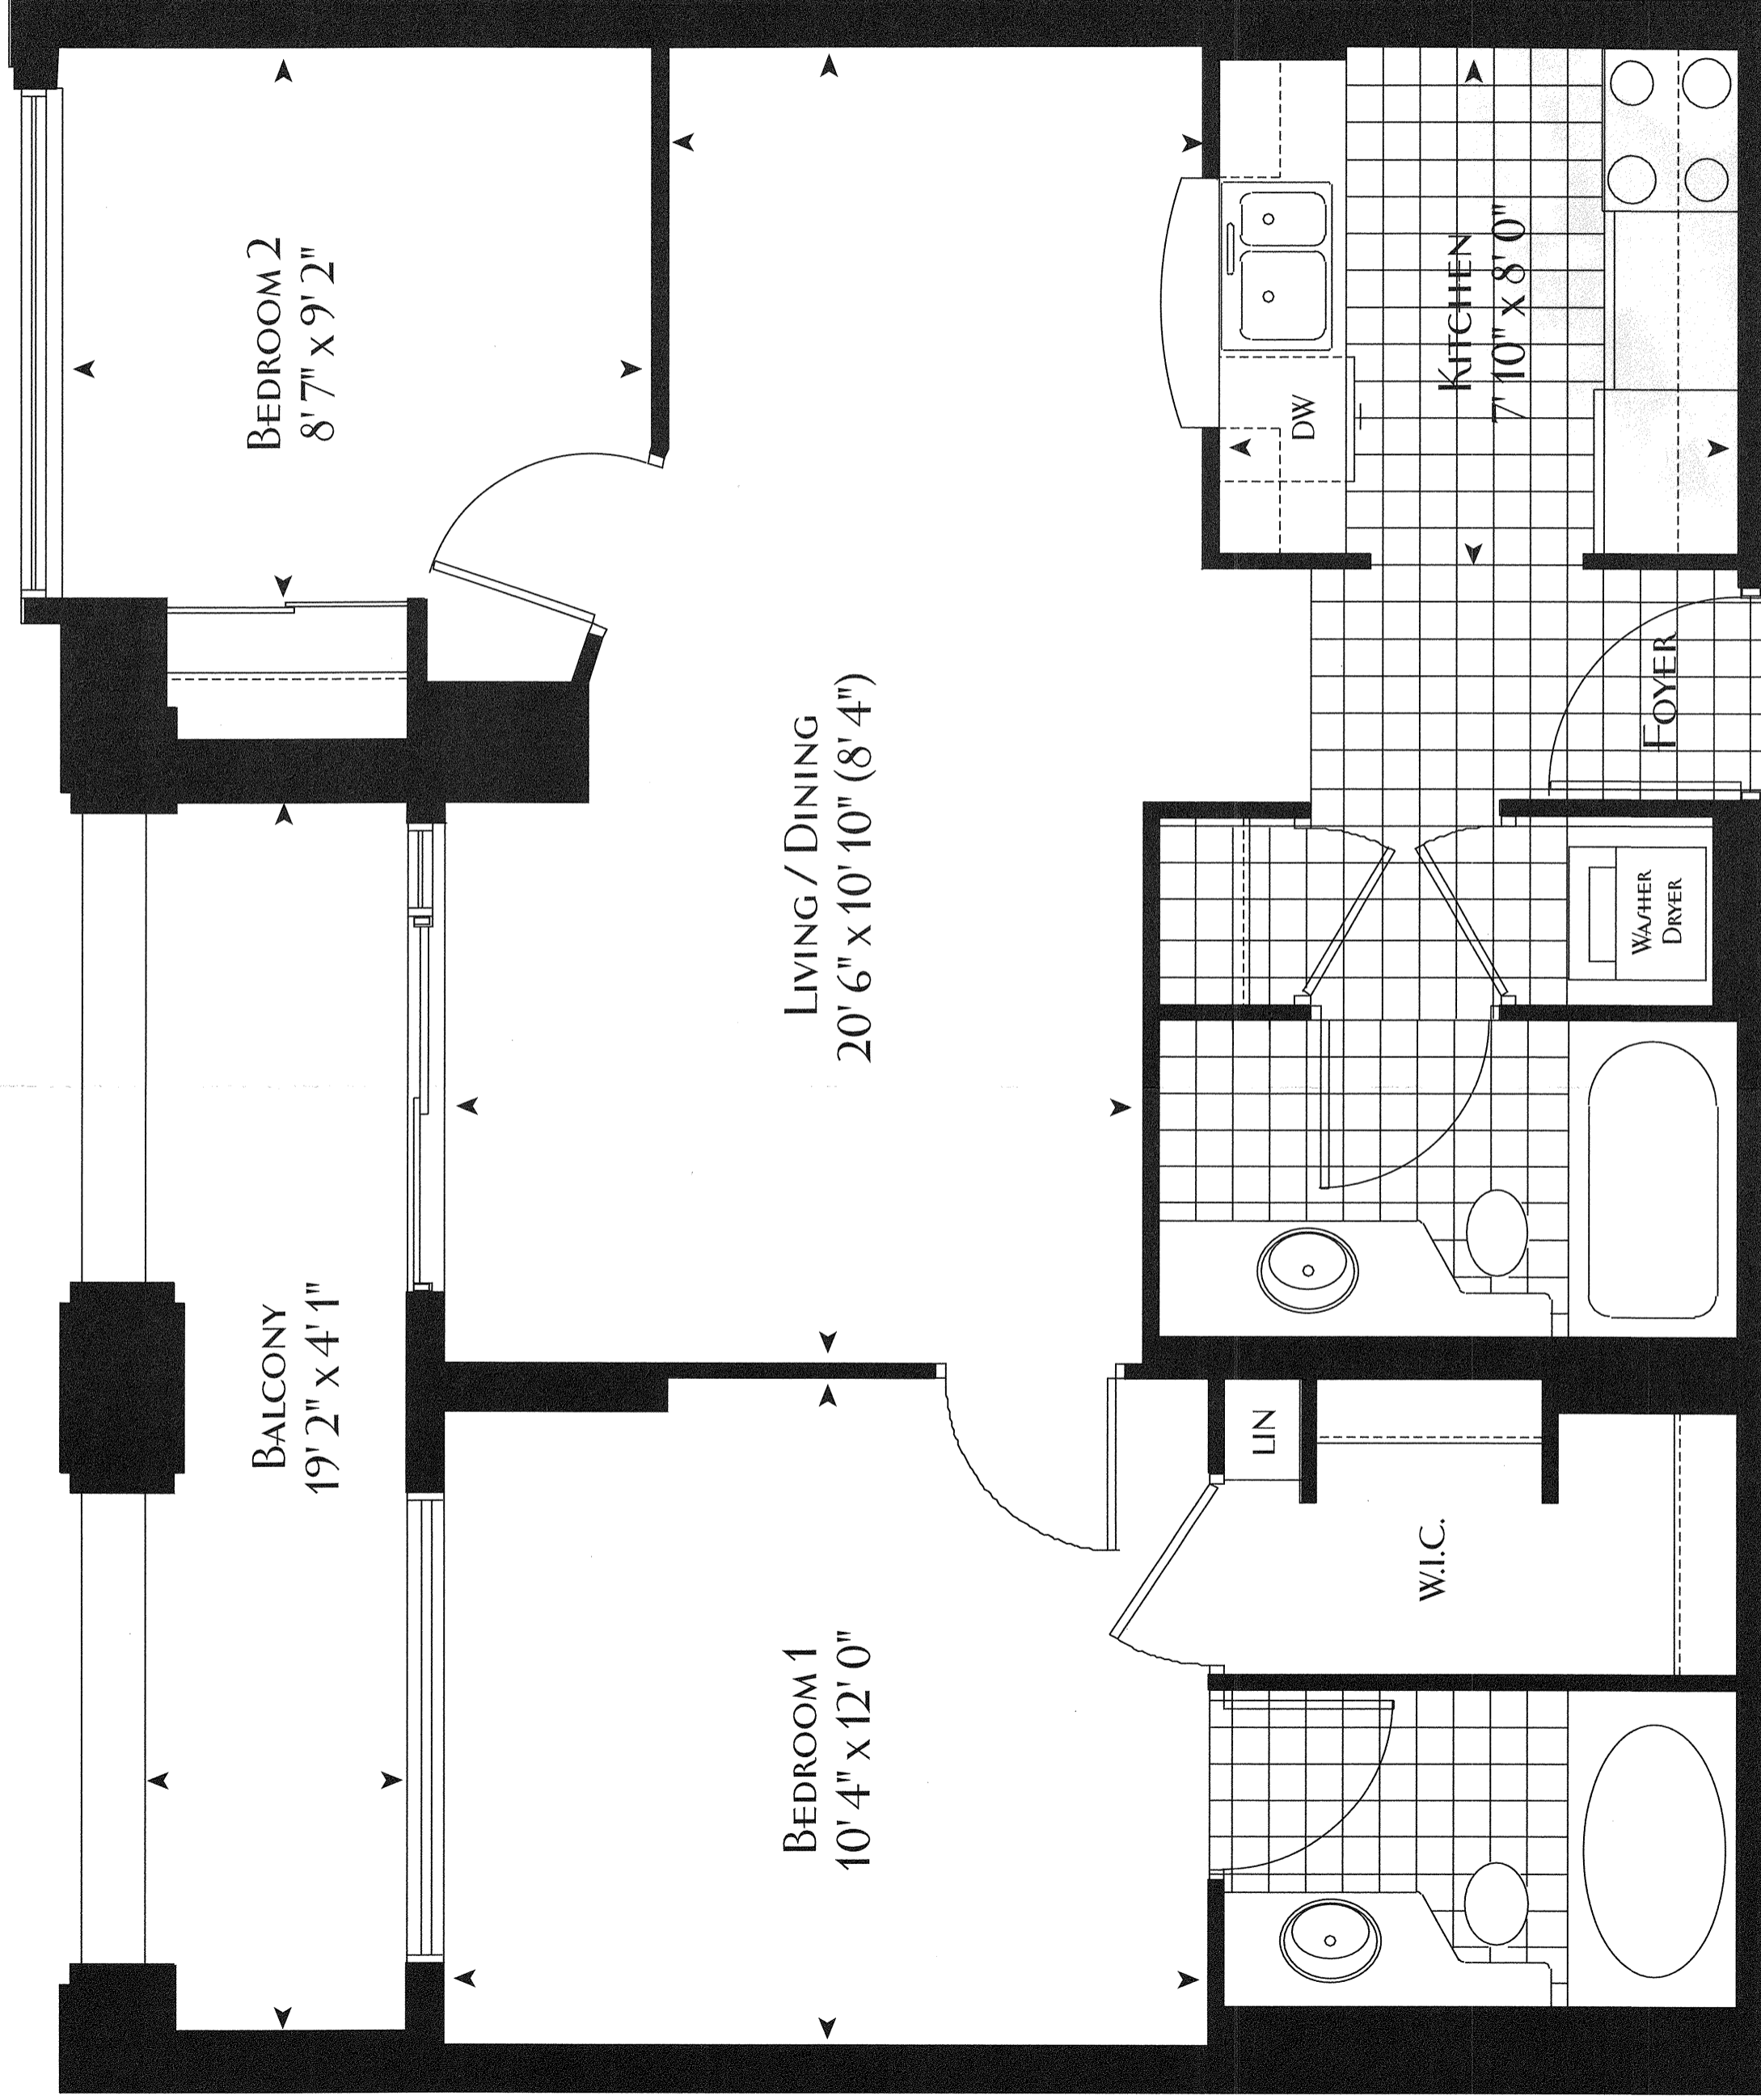

THE CAMERON 750 sq. ft. - Terrace 75 sq. ft.

Units 1203, 1403