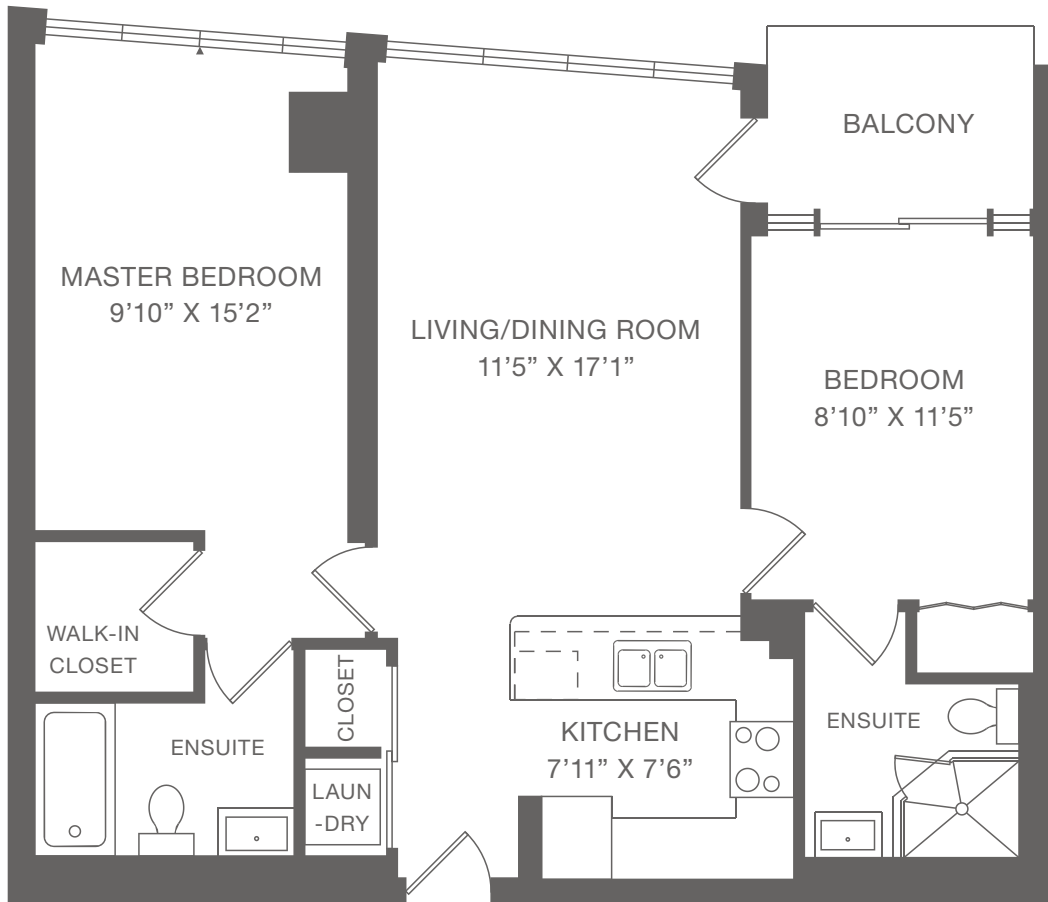

# 51 LOWER SIMCOE STREET SUITE 1815

823 SQ FT + 48 SQ FT BALCONY

Measurements and Calculations are approximate. To be used as guidelines only.