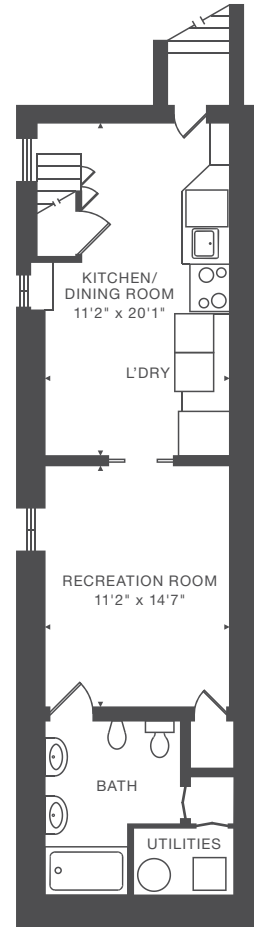

# 536 LAUDER AVE

SECOND FLOOR  
716 SQUARE FEET

MAIN FLOOR  
700 SQUARE FEET

LOWER FLOOR  
664 SQUARE FEET  
BELOW GRADE

Measurements and Calculations are approximate. To be used as guidelines only.