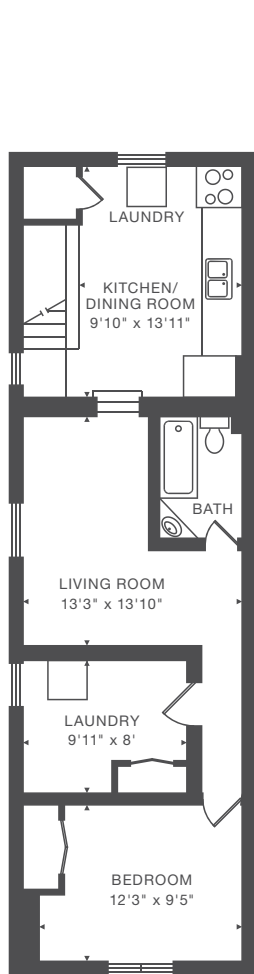

# 536 LAUDER AVE

SECOND FLOOR  
716 SQUARE FEET

MAIN FLOOR  
700 SQUARE FEET

LOWER FLOOR  
664 SQUARE FEET  
BELOW GRADE

Measurements and Calculations are approximate. To be used as guidelines only.