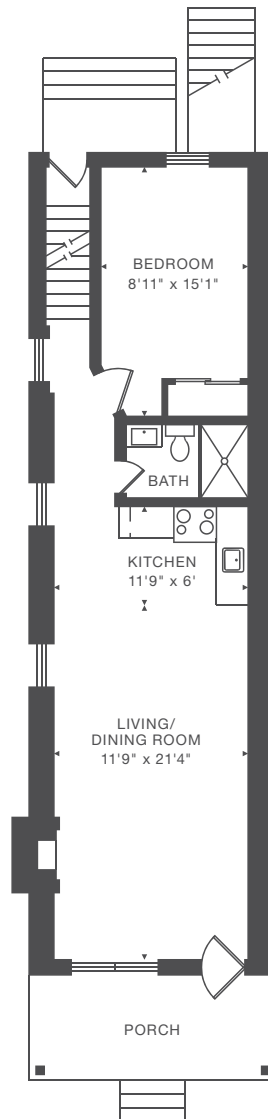

# 536 LAUDER AVE

SECOND FLOOR  
716 SQUARE FEET

MAIN FLOOR  
700 SQUARE FEET

LOWER FLOOR  
664 SQUARE FEET  
BELOW GRADE

Measurements and Calculations are approximate. To be used as guidelines only.