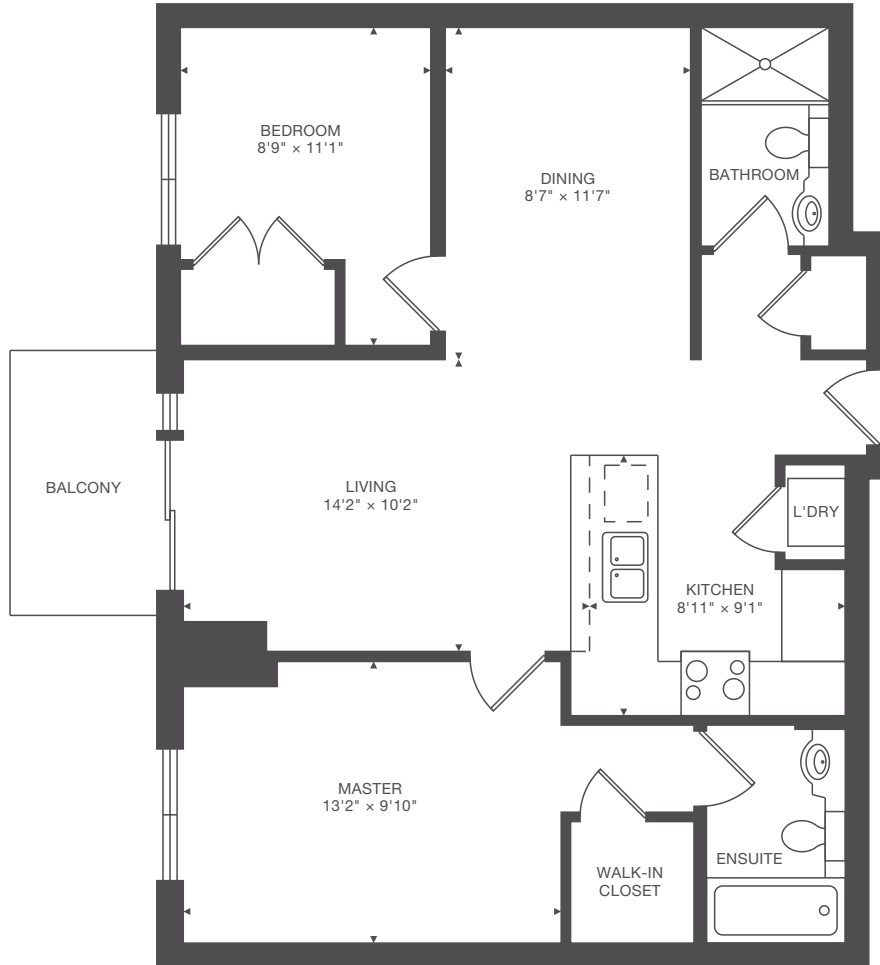

188 DORIS AVENUE UNIT 611

836 SQFT AS PER MPAC

Measurements and Calculations are approximate. To be used as guidelines only.