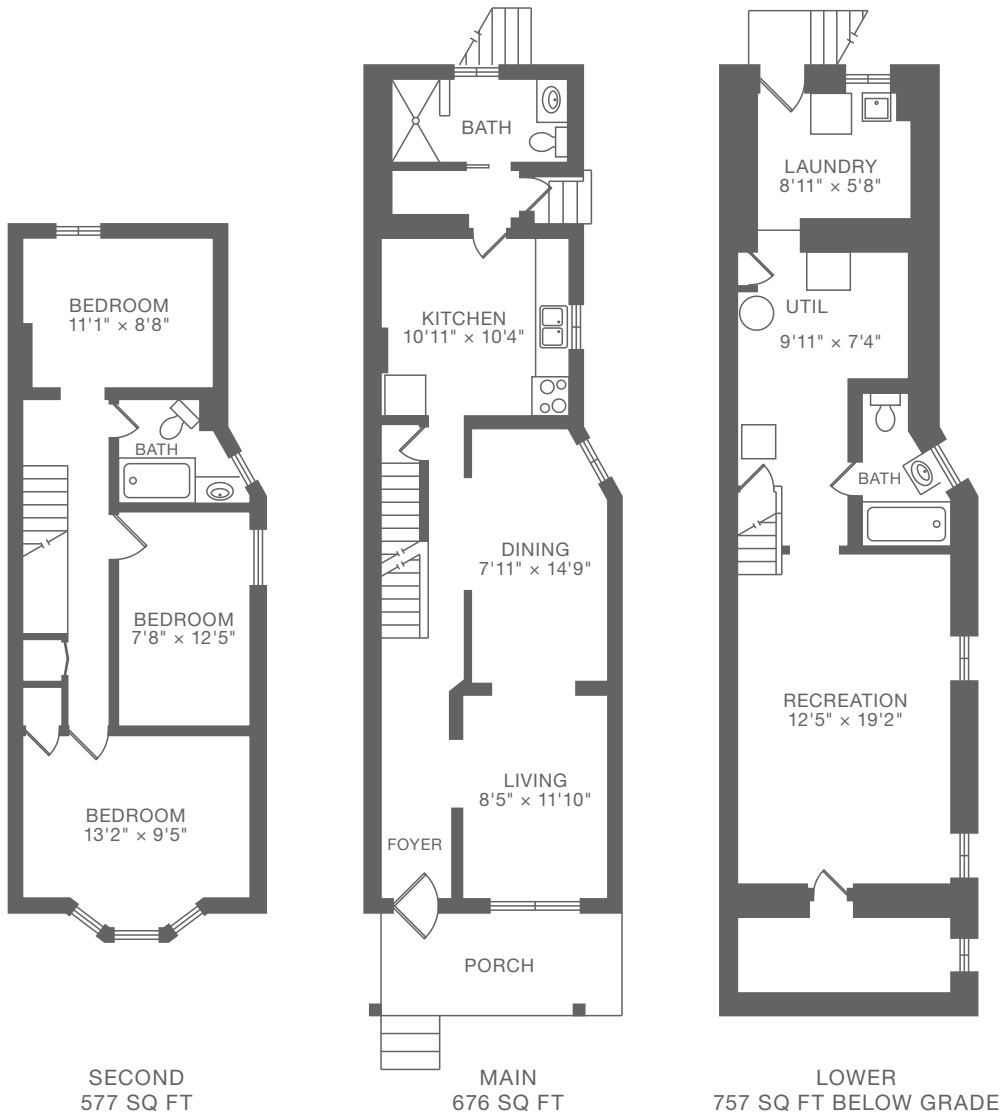

# 502 PERTH AVENUE

1,253 SQ FT + 757 SQ FT BELOW GRADE

Measurements and calculations are approximate. To be used as guidelines only.