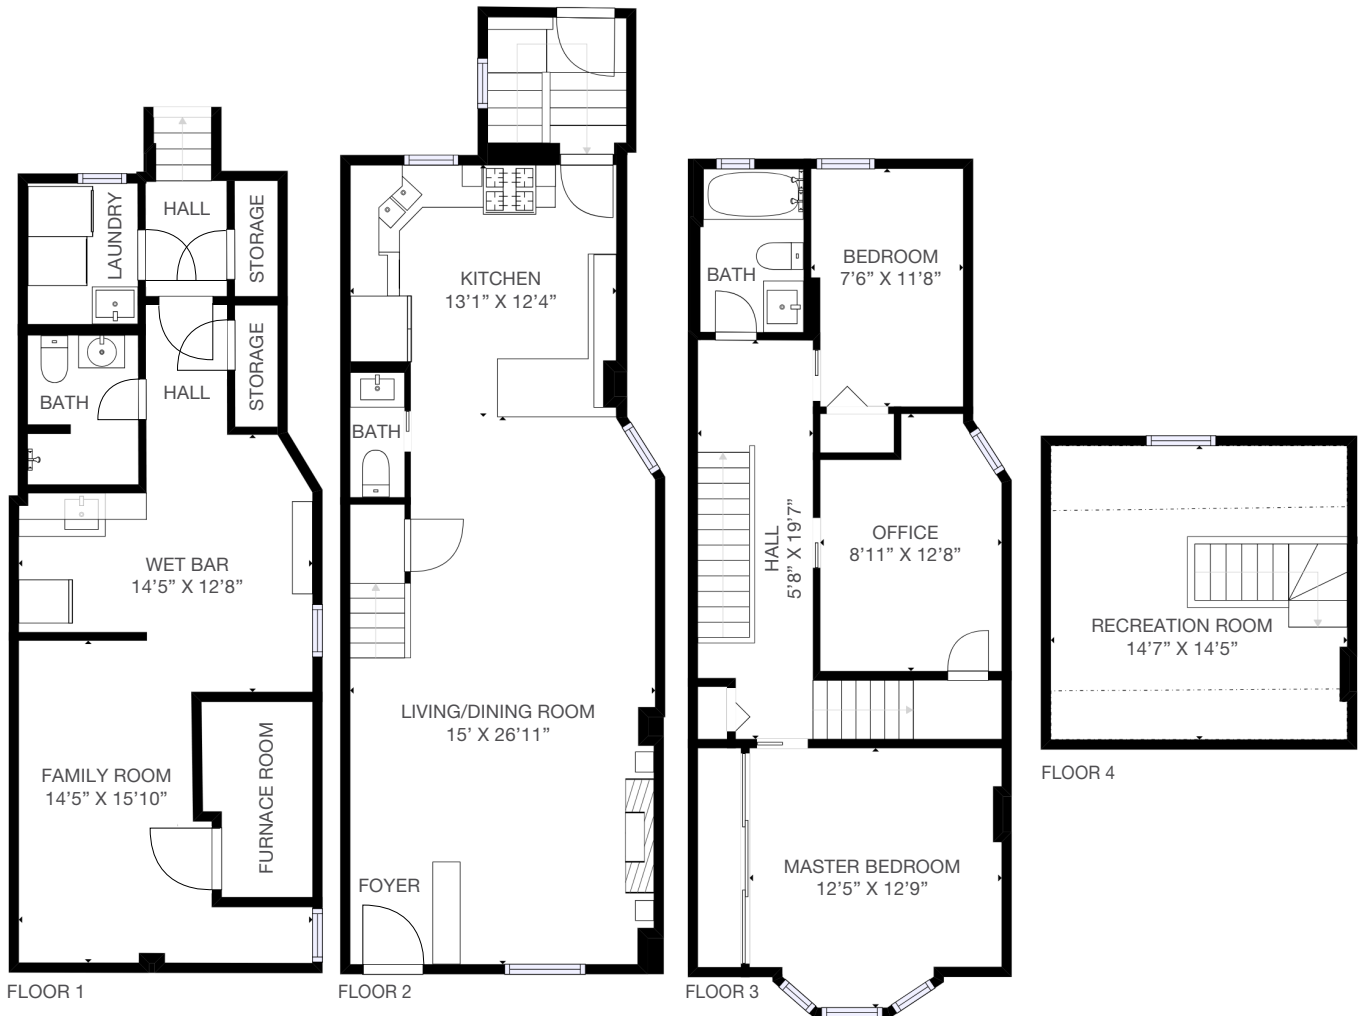

# 175 HASTINGS AVENUE

APPROXIMATELY 1700 SQ FT ABOVE GRADE  
+600 SQ FT LOWER

Measurements and Calculations are approximate. To be used as guidelines only.