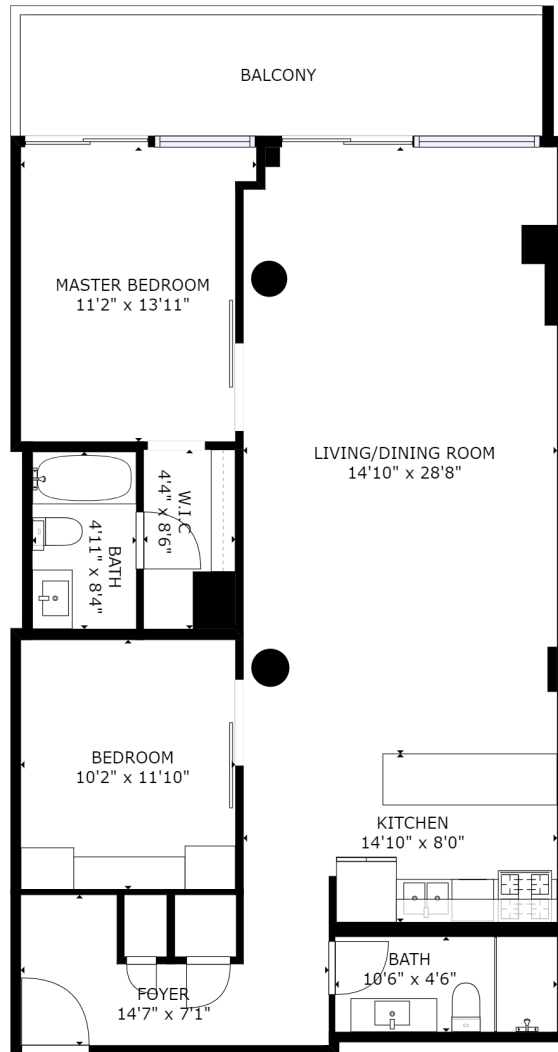

# 169 JOHN STREET SUITE 705

1,214 as per MPAC

SIZES AND DIMENSIONS ARE APPROXIMATE, ACTUAL MAY VARY.