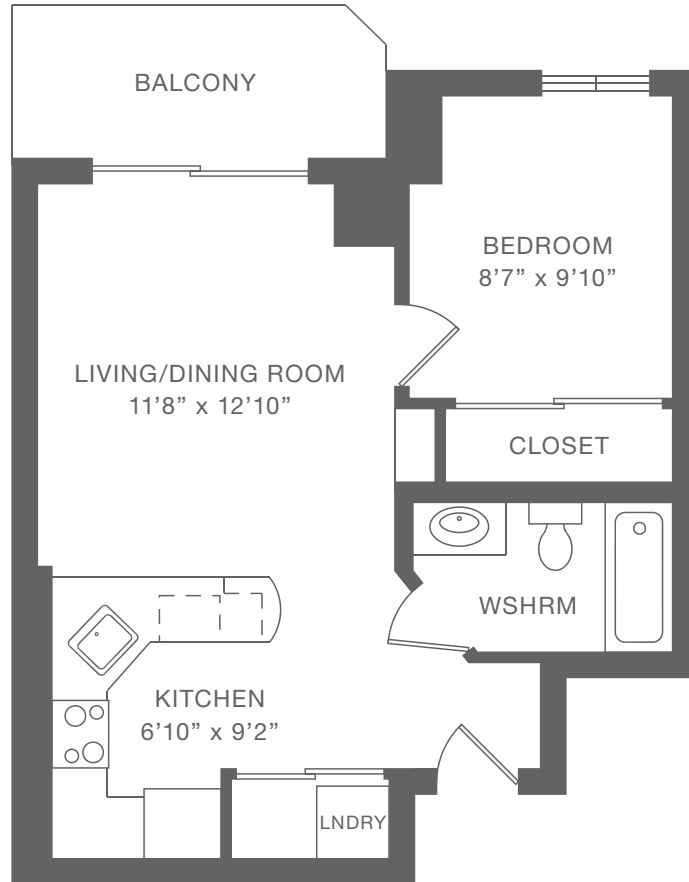

140 BATHURST STREET SUITE 408

530 SQUARE FEET AS PER MPAC

Measurements and calculations are approximate. To be used as guidelines only.