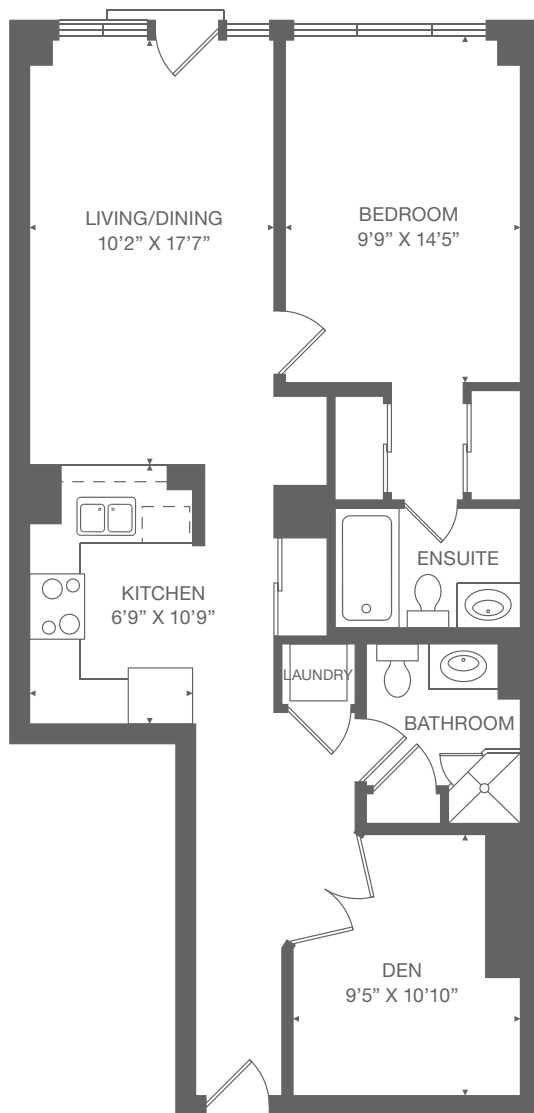

797 DON MILLS ROAD SUITE 803

865 SQFT AS PER MPAC

Measurements and calculations are approximate. To be used as guidelines only.